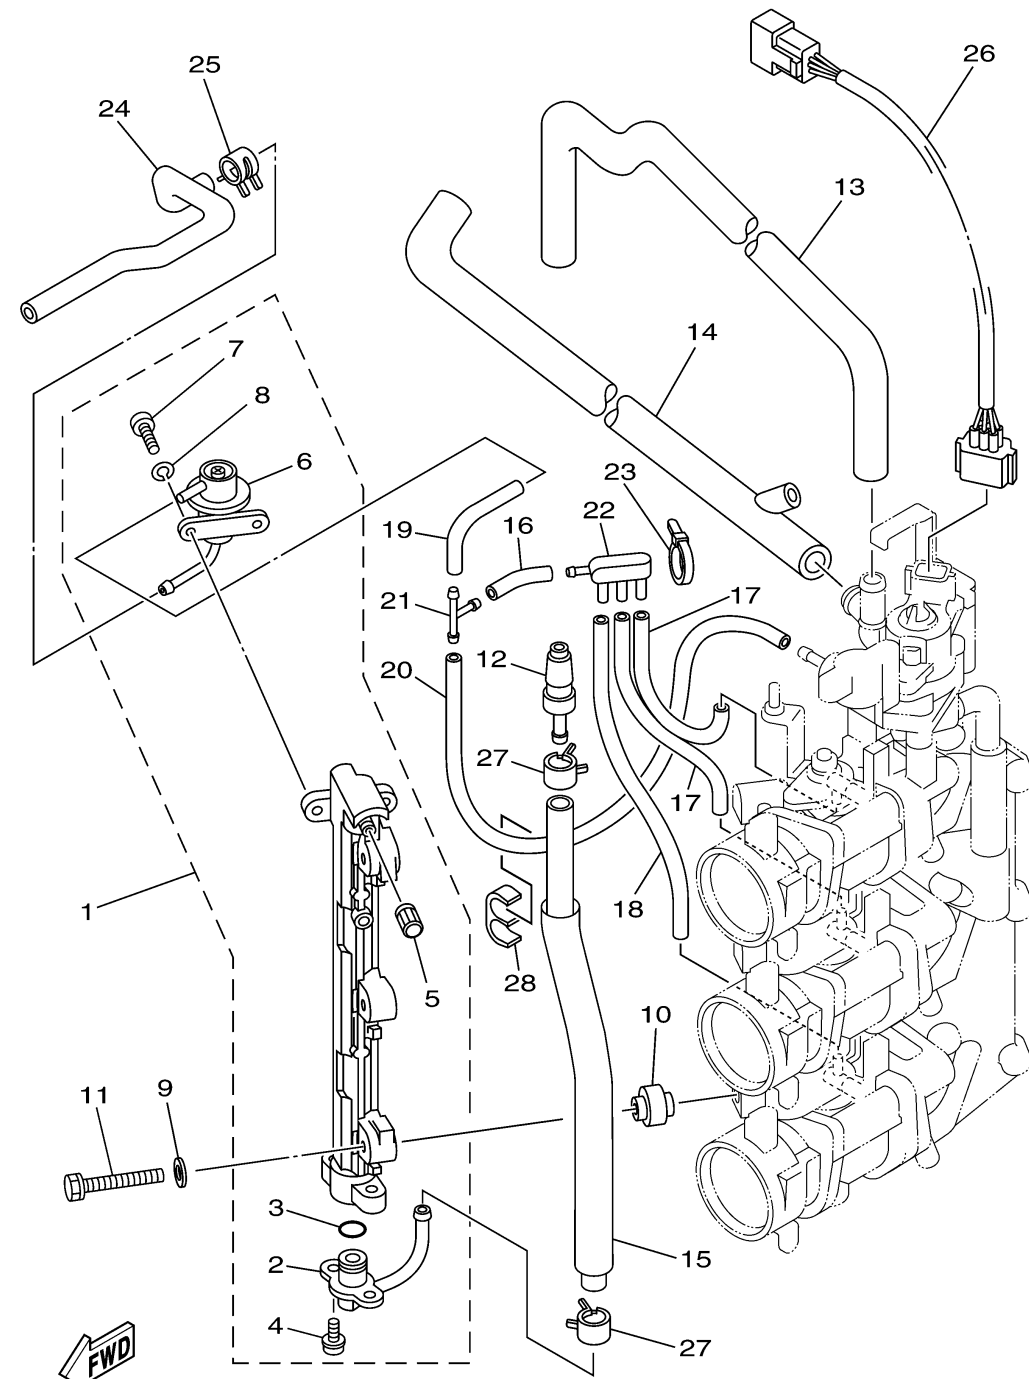

# THROTTLE BODY ASSY 3

60L8110-H110

Ref No.	Part Number	Description	Qty	Remarks
1	69J-13170-00-00	DELIVERY PIPE ASSY 2	1	
2	69J-13435-00-00	.NIPPLE	1	
3	68V-14397-00-00	.O-RING	1	
4	68V-81147-00-00	.SCREW 3	2	
5	68V-14225-00-00	.CAP	1	
6	69J-13906-00-00	.REGULATOR, PRESSURE	1	
7	68V-14565-00-00	.SCREW	2	
8	68V-14356-00-00	.WASHER, SPRING	2	
9	68V-14475-00-00	WASHER	3	
10	68V-14264-00-00	COLLAR	3	
11	68V-14428-00-00	BOLT	3	
12	68F-24300-00-00	FUEL PIPE JOINT	1	
13	69J-13546-00-00	HOSE 2	1	
14	60L-24317-00-00	PIPE 7	1	
15	69J-13974-30-00	PIPE, FUEL 4	1	
16	68V-13544-00-00	HOSE, VACUUM SENSING 2	1	
17	5JW-14349-00-00	.PIPE	2	
18	69J-13542-00-00	HOSE, VACUUM SENSING 1	1	
19	69J-13532-00-00	.HOSE, VACUUM SENSING 3	1	
20	69J-13533-01-00	HOSE, VACUUM SENSING 4	1	

CONTINUED ON NEXT FRAME >

# THROTTLE BODY ASSY 3

60L8110-H110

Ref No.	Part Number	Description	Qty	Remarks
21	68V-24377-00-00	PIPE, JOINT 2	1	
22	69J-13595-00-00	JOINT	1	
23	69J-14139-00-00	CLIP, PIPE	1	
24	69J-13975-00-00	PIPE, FUEL 5	1	
25	68V-24519-00-00	CLIP	1	
26	69J-8259L-00-00	WIRE HARNESS ASSY 1	1	
27	68V-13577-00-00	CLIP	2	
28	69J-2417H-00-00	CLAMP 1	1	