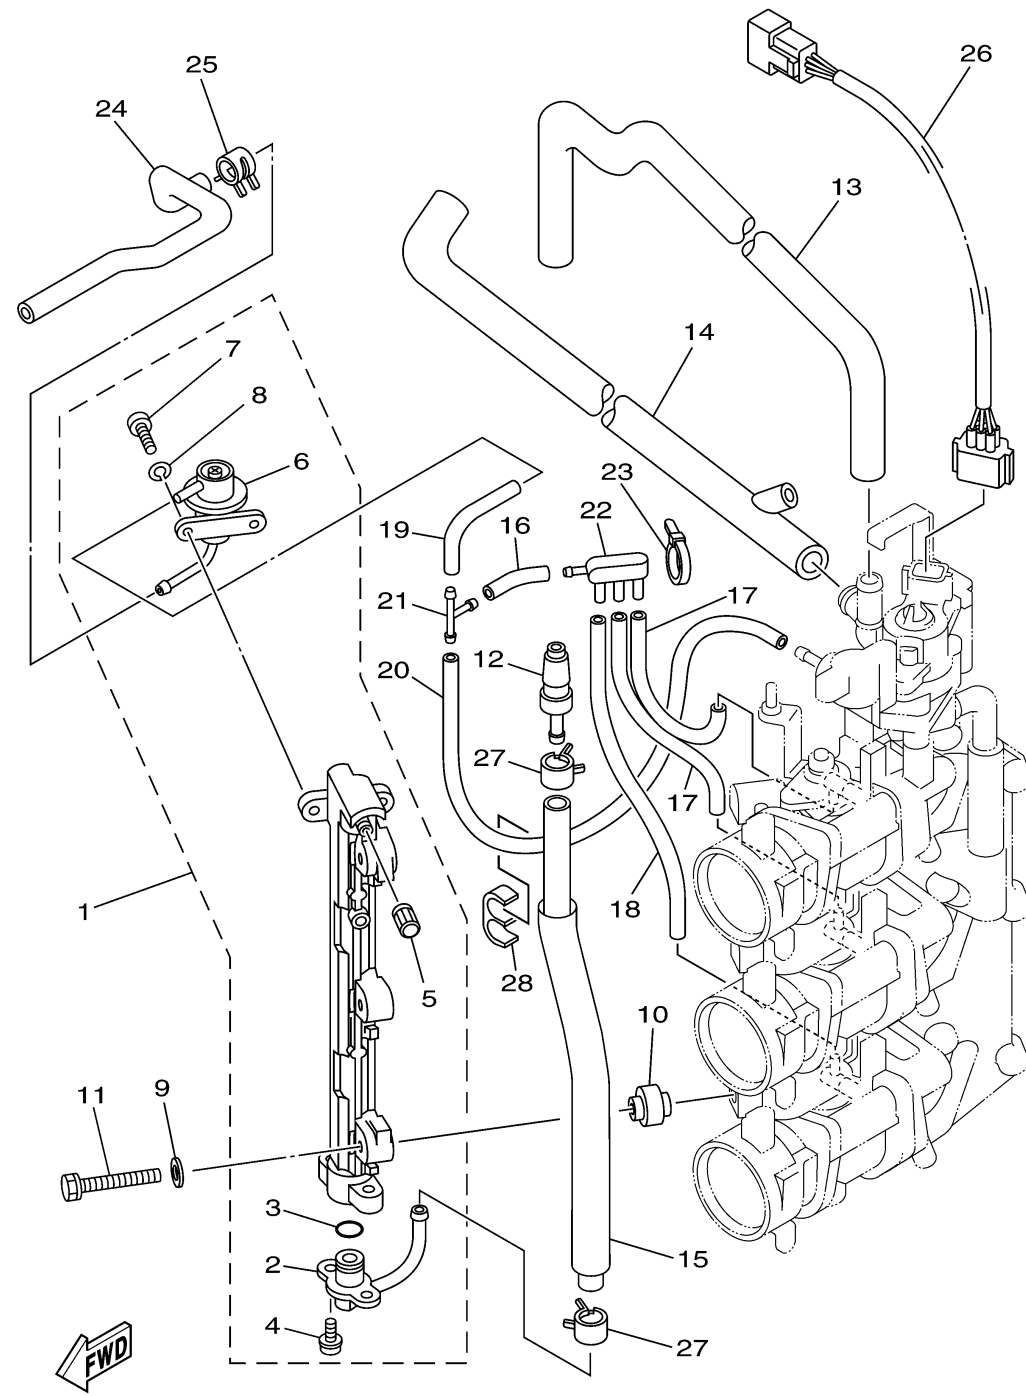

# THROTTLE BODY ASSY 3

60L8110-H110

Ref No.	Part Number	Description	Qty	Remarks
1	69J-13170-00-00	DELIVERY PIPE ASSY 2	1	
2	69J-13435-00-00	.NIPPLE	1	
3	68V-14397-00-00	.O-RING	1	
4	68V-81147-00-00	.SCREW 3	2	
5	68V-14225-00-00	.CAP	1	
6	69J-13906-00-00	.REGULATOR, PRESSURE	1	
7	68V-14565-00-00	.SCREW	2	
8	68V-14356-00-00	.WASHER, SPRING	2	
9	68V-14475-00-00	WASHER	3	
10	68V-14264-00-00	COLLAR	3	
11	68V-14428-00-00	BOLT	3	
12	68F-24300-00-00	FUEL PIPE JOINT	1	
13	69J-13546-00-00	HOSE 2	1	
14	60L-24317-00-00	PIPE 7	1	
15	69J-13974-30-00	PIPE, FUEL 4	1	
16	68V-13544-00-00	HOSE, VACUUM SENSING 2	1	
17	5JW-14349-00-00	.PIPE	2	
18	69J-13542-00-00	HOSE, VACUUM SENSING 1	1	
19	69J-13532-00-00	.HOSE, VACUUM SENSING 3	1	
20	69J-13533-01-00	HOSE, VACUUM SENSING 4	1	

CONTINUED ON NEXT FRAME >

# THROTTLE BODY ASSY 3

60L8110-H110

Ref No.	Part Number	Description	Qty	Remarks
21	68V-24377-00-00	PIPE, JOINT 2	1	
22	69J-13595-00-00	JOINT	1	
23	69J-14139-00-00	CLIP, PIPE	1	
24	69J-13975-00-00	PIPE, FUEL 5	1	
25	68V-24519-00-00	CLIP	1	
26	69J-8259L-00-00	WIRE HARNESS ASSY 1	1	
27	68V-13577-00-00	CLIP	2	
28	69J-2417H-00-00	CLAMP 1	1	