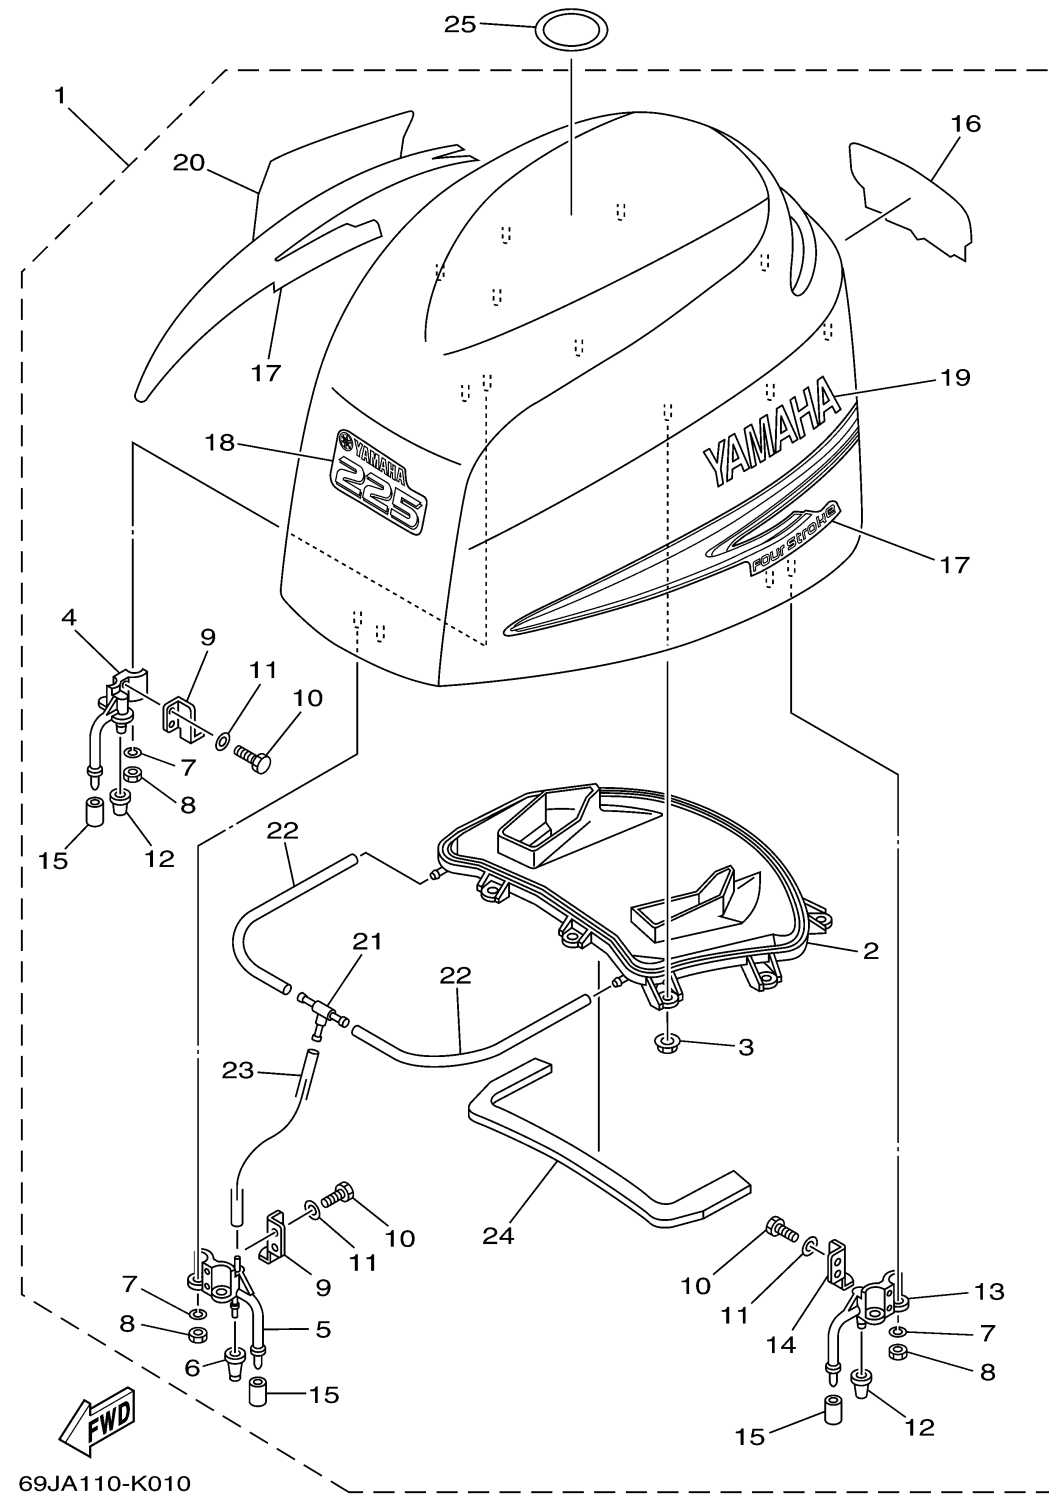

TOP COWLING

Ref No.	Part Number	Description	Qty	Remarks
1	69J-42610-01-00	TOP COWLING ASSY	1	
2	69J-42613-00-00	..MOLDING, AIR DUCT	1	
3	90179-06M28-00	..NUT	9	
4	68F-42647-01-00	..HOLDER, CLAMP BAND	1	
5	69J-42647-01-00	..HOLDER, CLAMP BAND	1	
6	69J-42663-00-00	..DAMPER	1	
7	92990-06100-00	..WASHER, SPRING	6	
8	95380-06600-00	..NUT, HEXAGON	6	
9	68F-42651-00-00	..HOOK	2	
10	97095-06016-00	..BOLT	6	
11	92995-06600-00	..WASHER	6	
12	68F-42663-00-00	..DAMPER	2	
13	68F-42648-01-00	..HOLDER, CLAMP BAND	1	
14	67F-42652-00-00	..HOOK	1	
15	67F-13448-00-00	..CAP	3	
16	69J-42678-00-00	..GRAPHIC, REAR	1	
17	69J-W0070-00-00	..GRAPHIC SET	1	
18	69J-42677-00-00	..GRAPHIC, FRONT	1	
19	69J-42681-00-00	..MARK, COWLING	1	
20	69J-42682-00-00	..MARK, COWLING	1	

CONTINUED ON NEXT FRAME >

TOP COWLING

Ref No.	Part Number	Description	Qty	Remarks
21	69J-24378-00-00	. .PIPE, JOINT 3	1	
22	90445-11020-00	. .HOSE (L400)	2	
23	90445-11021-00	. .HOSE (L310)	1	
24	69J-42617-01-00	. .DAMPER, FORM	1	
25	67F-13434-20-00	LABEL, CAUTION	1	