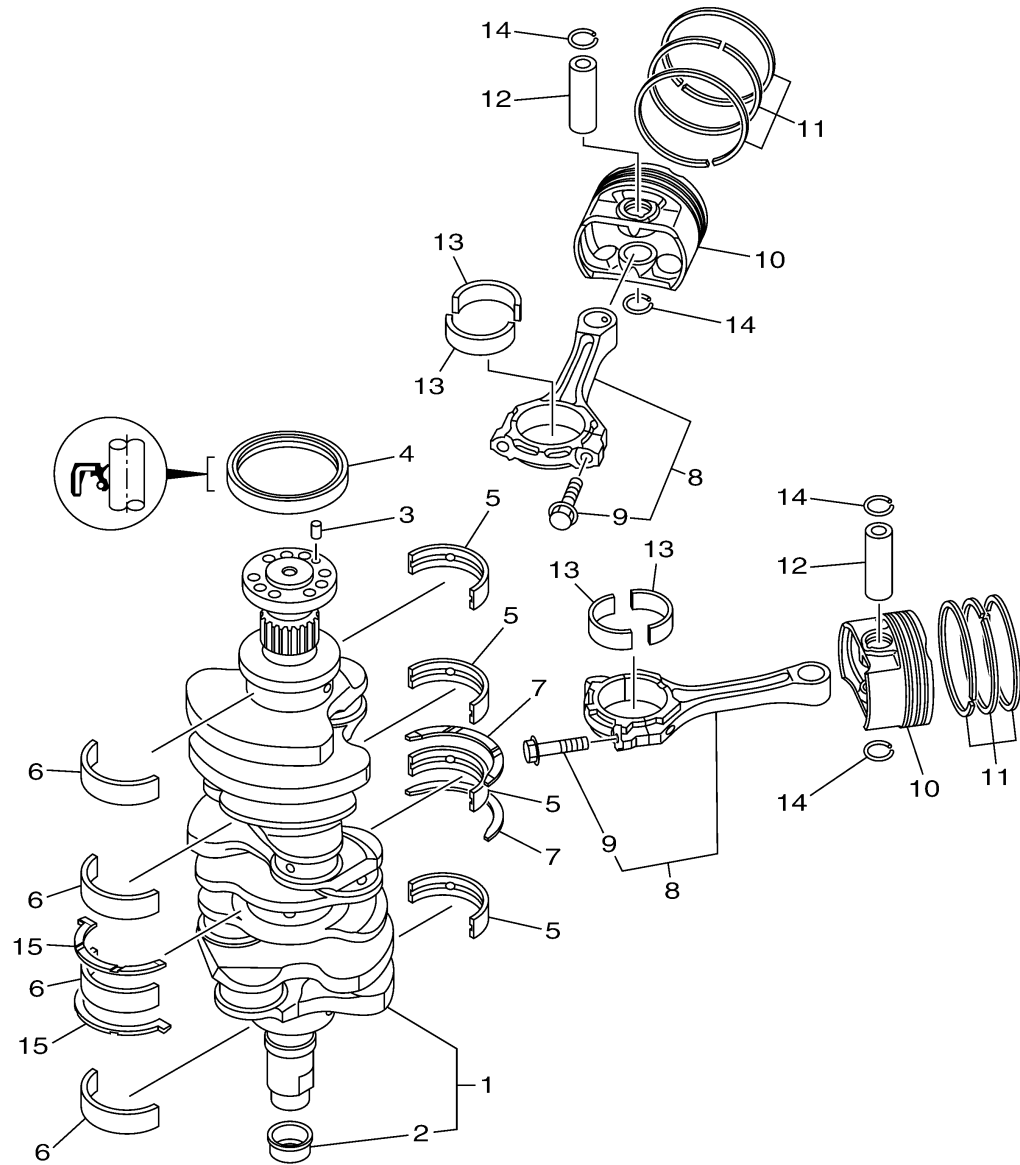

CRANKSHAFT PISTON

Ref No.	Part Number	Description	Qty	Remarks
1	6CB-11410-00-00	CRANKSHAFT	1	
2	6CB-11478-00-00	. .COLLAR	1	
3	93606-12019-00	PIN, DOWEL	1	
4	93102-85008-00	.OIL SEAL	1	
5	6CB-11416-30-00	PLANE BEARING, CRANKSHAFT 1	4	UR GREEN
5	6CB-11416-10-00	PLANE BEARING, CRANKSHAFT 1	4	UR YELLOW
5	6CB-11416-40-00	PLANE BEARING, CRANKSHAFT 1	4	UR BROWN
5	6CB-11416-00-00	PLANE BEARING, CRANKSHAFT 1	4	UR PURPLE
5	6CB-11416-20-00	PLANE BEARING, CRANKSHAFT 1	4	UR RED
6	6CB-11417-10-00	PLANE BEARING, CRANKSHAFT 2	4	UR YELLOW
6	6CB-11417-20-00	PLANE BEARING, CRANKSHAFT 2	4	UR RED
6	6CB-11417-30-00	PLANE BEARING, CRANKSHAFT 2	4	UR GREEN
6	6CB-11417-40-00	PLANE BEARING, CRANKSHAFT 2	4	UR BROWN
6	6CB-11417-00-00	PLANE BEARING, CRANKSHAFT 2	4	UR PURPLE
7	6CB-11426-01-00	BEARING, THRUST 1	2	UR 6CL:1000707-
7	6CB-11426-00-00	BEARING, THRUST 1	2	
8	6CB-W1165-00-00	CONNECTING ROD ASSY	6	
9	6CB-11654-00-00	. .BOLT, CONNECTING ROD	2	
10	6CE-11631-00-00	PISTON (STD)	6	
11	6CB-11603-00-00	PISTON RING SET (STD)	6	

CONTINUED ON NEXT FRAME >

6CB1171J0301

CRANKSHAFT PISTON

Ref No.	Part Number	Description	Qty	Remarks
12	6CB-11633-00-00	PIN, PISTON	6	
13	6CB-11656-10-00	PLANE BEARING, CONNECTING ROD	12	UR GREEN
13	6CB-11656-20-00	PLANE BEARING, CONNECTING ROD	12	UR BLUE
13	6CB-11656-00-00	PLANE BEARING, CONNECTING ROD	12	UR YELLOW
14	K0F-A3233-00-00	RING,HOLE SNAP	12	
15	6CB-11427-00-00	BEARING, THRUST 2	2	UR 6CL:1000707-