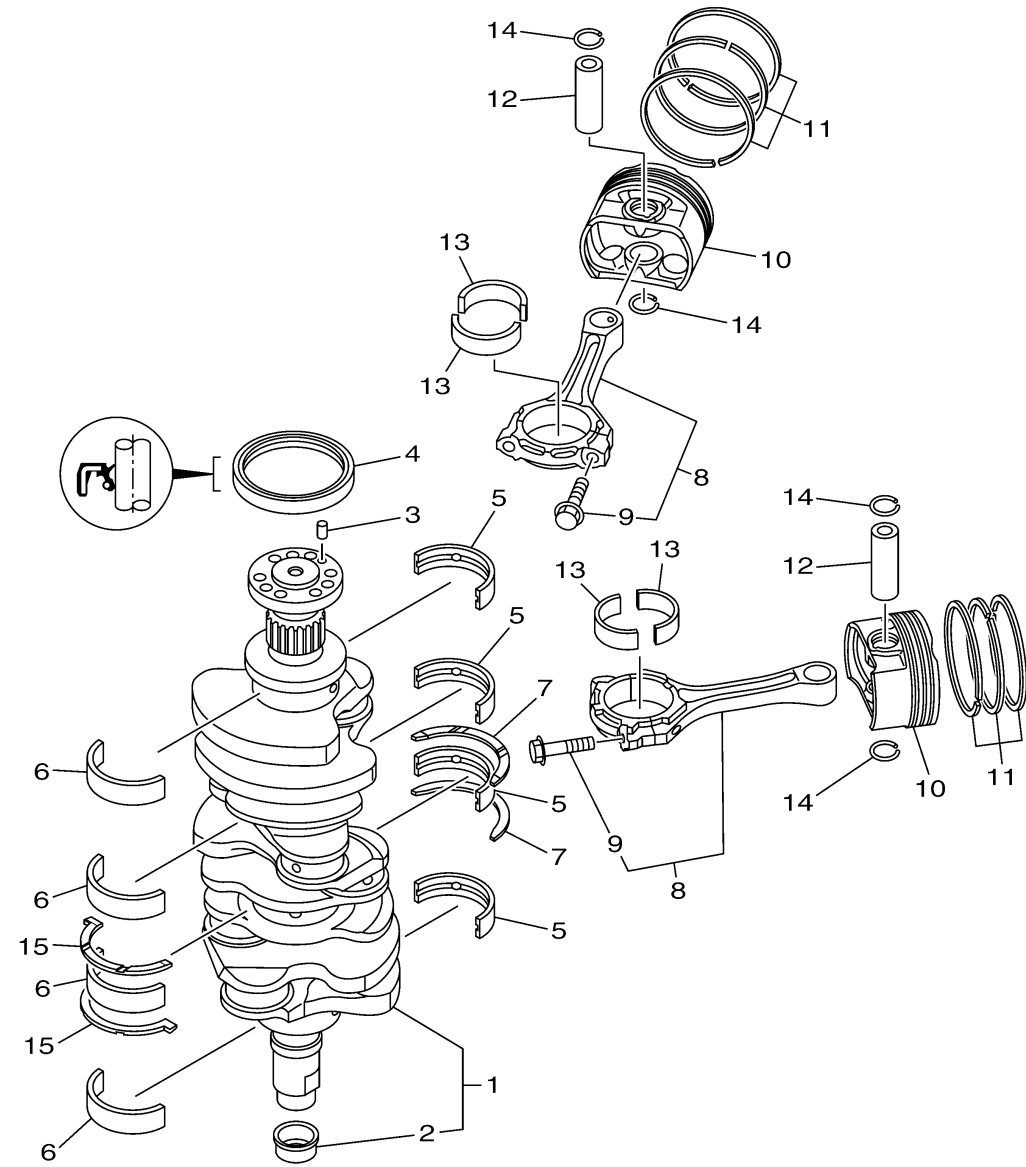

CRANKSHAFT PISTON

Ref No.	Part Number	Description	Qty	Remarks
1	6CB-11410-00-00	CRANKSHAFT	1	
2	6CB-11478-00-00	. .COLLAR	1	
3	93606-12019-00	PIN, DOWEL	1	
4	93102-85008-00	.OIL SEAL	1	
5	6CB-11416-30-00	PLANE BEARING, CRANKSHAFT 1	4	UR GREEN
5	6CB-11416-10-00	PLANE BEARING, CRANKSHAFT 1	4	UR YELLOW
5	6CB-11416-40-00	PLANE BEARING, CRANKSHAFT 1	4	UR BROWN
5	6CB-11416-00-00	PLANE BEARING, CRANKSHAFT 1	4	UR PURPLE
5	6CB-11416-20-00	PLANE BEARING, CRANKSHAFT 1	4	UR RED
6	6CB-11417-10-00	PLANE BEARING, CRANKSHAFT 2	4	UR YELLOW
6	6CB-11417-20-00	PLANE BEARING, CRANKSHAFT 2	4	UR RED
6	6CB-11417-30-00	PLANE BEARING, CRANKSHAFT 2	4	UR GREEN
6	6CB-11417-40-00	PLANE BEARING, CRANKSHAFT 2	4	UR BROWN
6	6CB-11417-00-00	PLANE BEARING, CRANKSHAFT 2	4	UR PURPLE
7	6CB-11426-01-00	BEARING, THRUST 1	2	UR 6CL:1000707-
7	6CB-11426-00-00	BEARING, THRUST 1	2	
8	6CB-W1165-00-00	CONNECTING ROD ASSY	6	
9	6CB-11654-00-00	. .BOLT, CONNECTING ROD	2	
10	6CE-11631-00-00	PISTON (STD)	6	
11	6CB-11603-00-00	PISTON RING SET (STD)	6	

CONTINUED ON NEXT FRAME >

6CB1171J0301

CRANKSHAFT PISTON

Ref No.	Part Number	Description	Qty	Remarks
12	6CB-11633-00-00	PIN, PISTON	6	
13	6CB-11656-10-00	PLANE BEARING, CONNECTING ROD	12	UR GREEN
13	6CB-11656-20-00	PLANE BEARING, CONNECTING ROD	12	UR BLUE
13	6CB-11656-00-00	PLANE BEARING, CONNECTING ROD	12	UR YELLOW
14	K0F-A3233-00-00	RING,HOLE SNAP	12	
15	6CB-11427-00-00	BEARING, THRUST 2	2	UR 6CL:1000707-