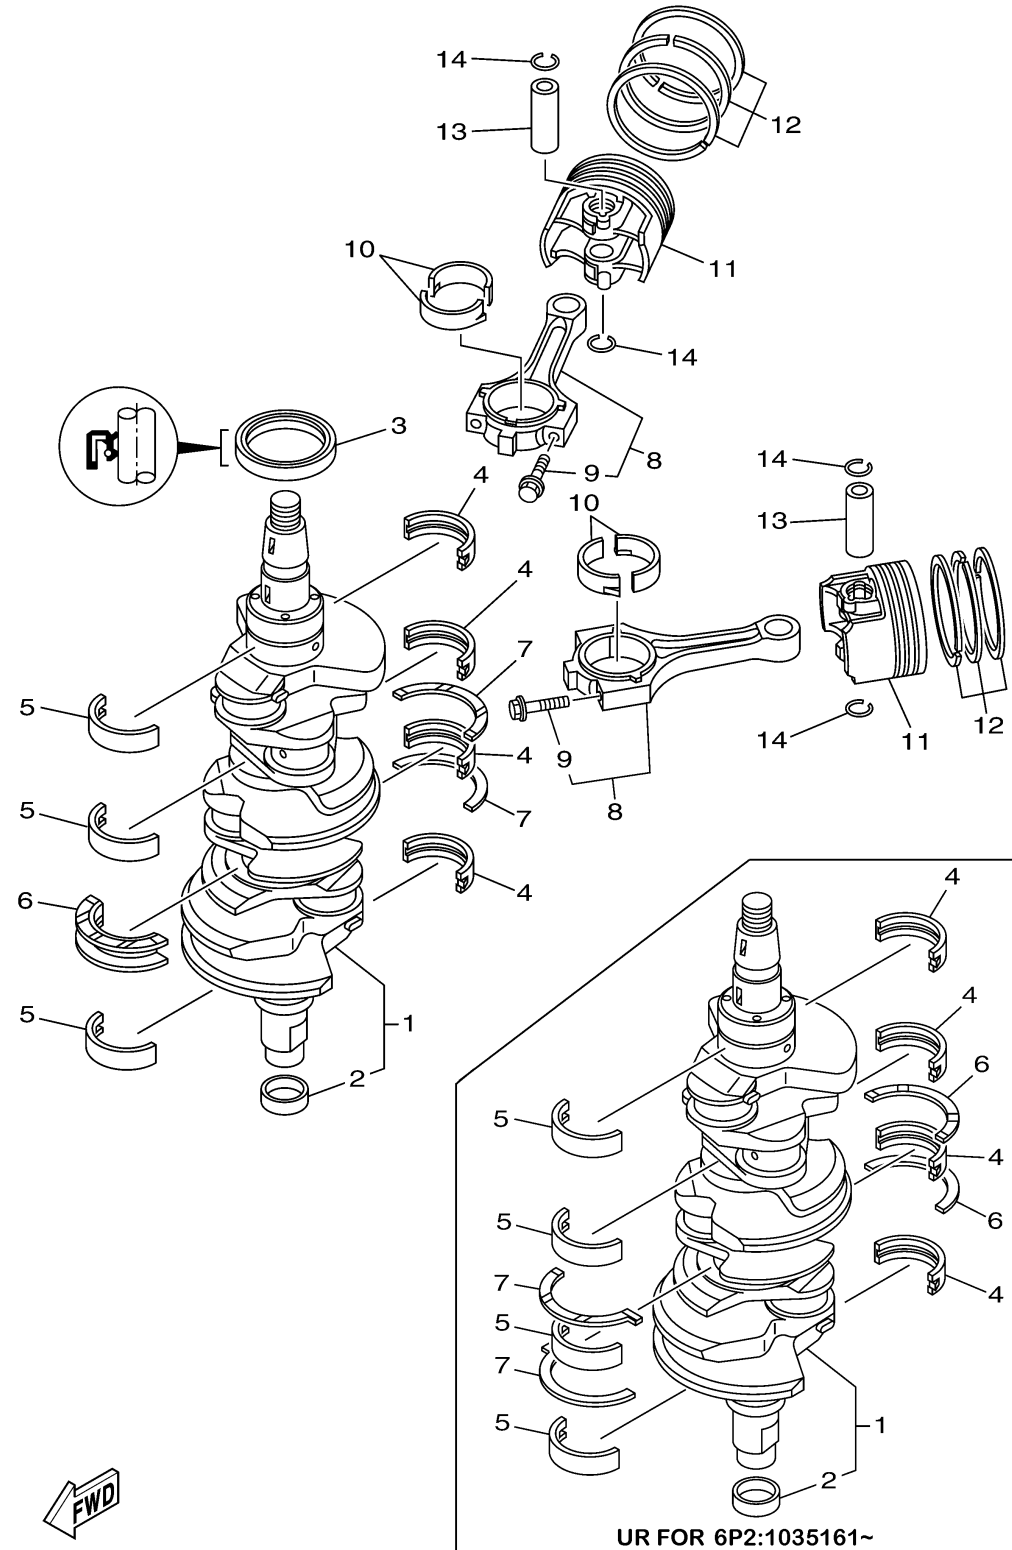

CRANKSHAFT PISTON -1037811

Ref No.	Part Number	Description	Qty	Remarks
1	6P2-11410-01-00	CRANKSHAFT	1	
2	69J-11478-00-00	. COLLAR	1	
3	93102-63004-00	OIL SEAL	1	
4	69J-11416-21-00	PLANE BEARING, CRANKSHAFT 1	4	UR #3
4	69J-11416-11-00	PLANE BEARING, CRANKSHAFT 1	4	UR #2
4	69J-11416-01-00	PLANE BEARING, CRANKSHAFT 1	4	UR #1
5	69J-11417-11-00	PLANE BEARING, CRANKSHAFT 2	4	#2 UR 6P2:1035161-
5	69J-11417-21-00	PLANE BEARING, CRANKSHAFT 2	3	UR #3
5	69J-11417-11-00	PLANE BEARING, CRANKSHAFT 2	3	UR #2
5	69J-11417-01-00	PLANE BEARING, CRANKSHAFT 2	4	#1 UR 6P2:1035161-
5	69J-11417-01-00	PLANE BEARING, CRANKSHAFT 2	3	UR #1
5	69J-11417-21-00	PLANE BEARING, CRANKSHAFT 2	4	#3 UR 6P2:1035161-
6	6AW-11426-01-00	BEARING, THRUST 1	2	UR 6P2:1035161-
6	69J-11426-21-00	BEARING, THRUST 1	1	UR #3
6	69J-11426-11-00	BEARING, THRUST 1	1	UR #2
6	69J-11426-01-00	BEARING, THRUST 1	1	UR #1
7	69J-11427-00-00	BEARING, THRUST 2	2	
7	6AW-11427-00-00	BEARING, THRUST 2	2	UR 6P2:1035161-
8	69J-W1165-01-00	CONNECTING ROD ASSY	6	
9	69J-11654-00-00	. BOLT, CONNECTING ROD	2	

CONTINUED ON NEXT FRAME >

6P25110H0301
Revised 5-11-11

CRANKSHAFT PISTON -1037811

Ref No.	Part Number	Description	Qty	Remarks
10	69J-11656-20-00	PLANE BEARING, CONNECTING ROD	12	UR BLUE
10	69J-11656-10-00	PLANE BEARING, CONNECTING	12	UR GREEN
10	69J-11656-00-00	PLANE BEARING, CONNECTING ROD	12	UR YELLOW
11	6P2-11631-01-93	PISTON (STD)	6	
12	63P-11603-01-00	PISTON RING SET (STD)	6	
13	69J-11633-00-00	PIN, PISTON	6	
14	69J-11634-01-00	CLIP, PISTON PIN	12	