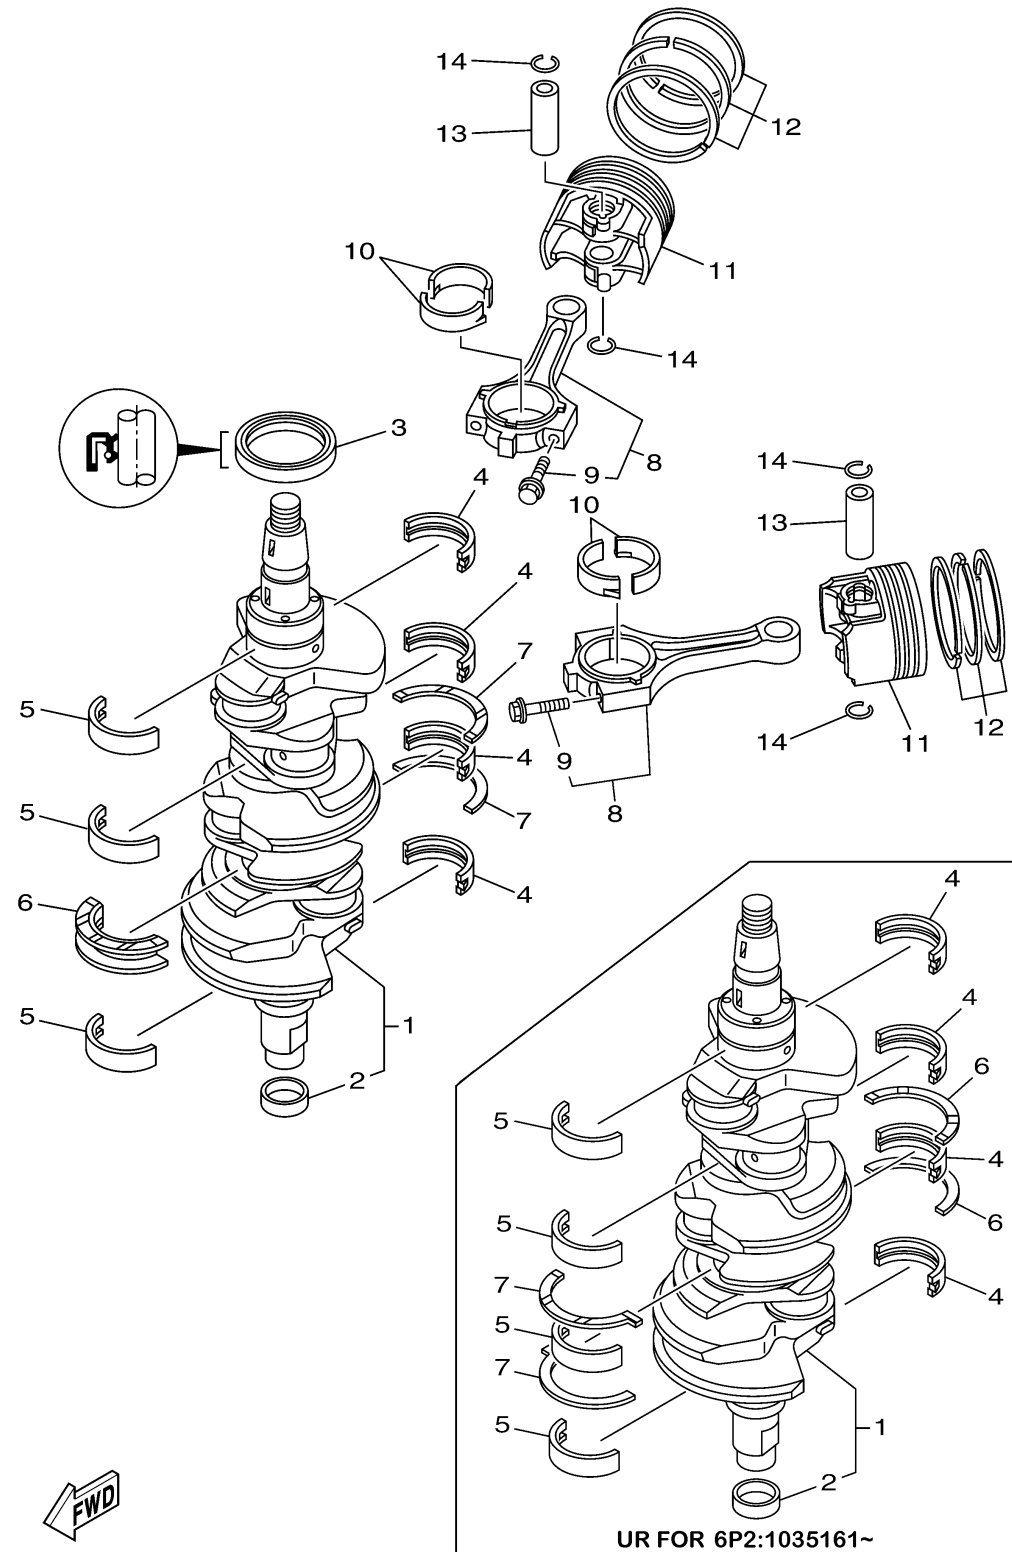

CRANKSHAFT PISTON -1037811

Ref No.	Part Number	Description	Qty	Remarks
1	6P2-11410-01-00	CRANKSHAFT	1	
2	69J-11478-00-00	. COLLAR	1	
3	93102-63004-00	OIL SEAL	1	
4	69J-11416-21-00	PLANE BEARING, CRANKSHAFT 1	4	UR #3
4	69J-11416-11-00	PLANE BEARING, CRANKSHAFT 1	4	UR #2
4	69J-11416-01-00	PLANE BEARING, CRANKSHAFT 1	4	UR #1
5	69J-11417-11-00	PLANE BEARING, CRANKSHAFT 2	4	#2 UR 6P2:1035161-
5	69J-11417-21-00	PLANE BEARING, CRANKSHAFT 2	3	UR #3
5	69J-11417-11-00	PLANE BEARING, CRANKSHAFT 2	3	UR #2
5	69J-11417-01-00	PLANE BEARING, CRANKSHAFT 2	4	#1 UR 6P2:1035161-
5	69J-11417-01-00	PLANE BEARING, CRANKSHAFT 2	3	UR #1
5	69J-11417-21-00	PLANE BEARING, CRANKSHAFT 2	4	#3 UR 6P2:1035161-
6	6AW-11426-01-00	BEARING, THRUST 1	2	UR 6P2:1035161-
6	69J-11426-21-00	BEARING, THRUST 1	1	UR #3
6	69J-11426-11-00	BEARING, THRUST 1	1	UR #2
6	69J-11426-01-00	BEARING, THRUST 1	1	UR #1
7	69J-11427-00-00	BEARING, THRUST 2	2	
7	6AW-11427-00-00	BEARING, THRUST 2	2	UR 6P2:1035161-
8	69J-W1165-01-00	CONNECTING ROD ASSY	6	
9	69J-11654-00-00	. BOLT, CONNECTING ROD	2	

CONTINUED ON NEXT FRAME >

6P25110H0301
Revised 5-11-11

CRANKSHAFT PISTON -1037811

Ref No.	Part Number	Description	Qty	Remarks
10	69J-11656-20-00	PLANE BEARING, CONNECTING ROD	12	UR BLUE
10	69J-11656-10-00	PLANE BEARING, CONNECTING	12	UR GREEN
10	69J-11656-00-00	PLANE BEARING, CONNECTING ROD	12	UR YELLOW
11	6P2-11631-01-93	PISTON (STD)	6	
12	63P-11603-01-00	PISTON RING SET (STD)	6	
13	69J-11633-00-00	PIN, PISTON	6	
14	69J-11634-01-00	CLIP, PISTON PIN	12	