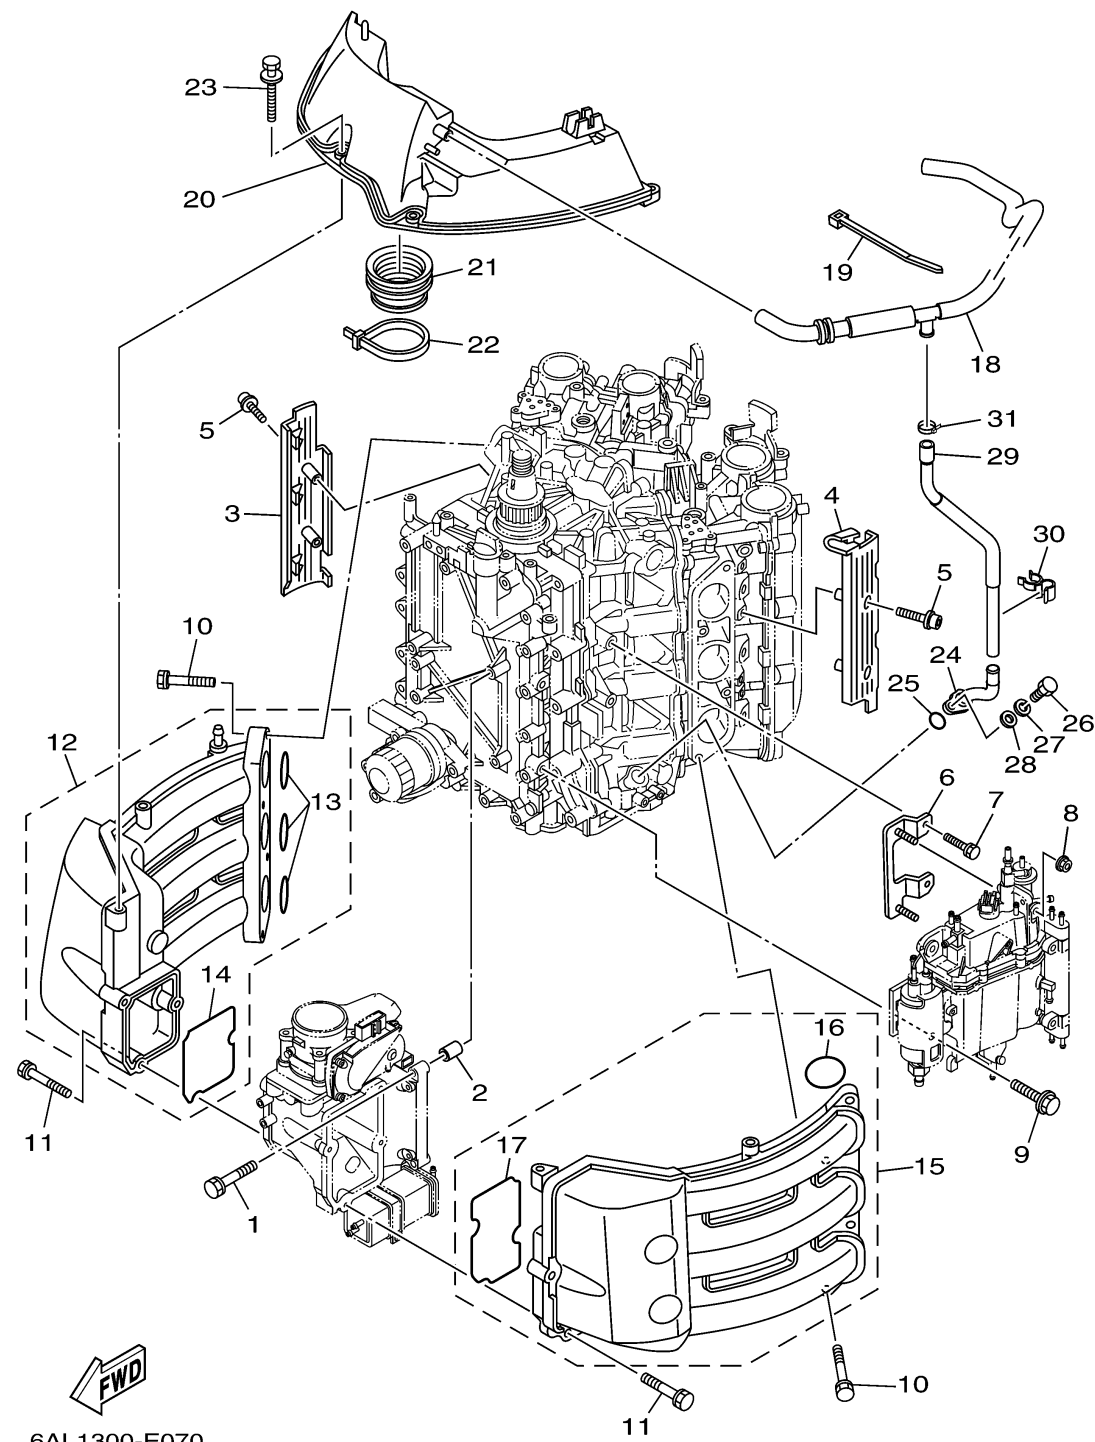

6AL1300-E070

INTAKE 1

Ref No.	Part Number	Description	Qty	Remarks
1	97575-08540-00	BOLT, WITH WASHER	4	
2	99530-10114-00	PIN, DOWEL	2	
3	6P2-13564-00-00	COVER, MANIFOLD	1	
4	6P2-13594-00-00	COVER, MANIFOLD 2	1	
5	90110-06038-00	BOLT, HEXAGON SOCKET HEAD	4	
6	6P2-24422-00-00	PLATE	1	
7	97575-06516-00	BOLT, WITH WASHER	2	
8	90179-06M28-00	NUT	2	
9	90119-06M24-00	BOLT, WITH WASHER	2	
10	97575-08540-00	BOLT, WITH WASHER	8	
11	90119-06MA6-00	BOLT, WITH WASHER	7	
12	6P2-13641-00-00	MANIFOLD, INTAKE 1	1	
13	6P2-13645-00-00	..GASKET, MANIFOLD 1	3	
14	6P2-13646-00-00	..GASKET, MANIFOLD 2	1	
15	6P2-13642-00-00	MANIFOLD 2	1	
16	6P2-13645-00-00	..GASKET, MANIFOLD 1	3	
17	6P2-13647-00-00	..GASKET, MANIFOLD 3	1	
18	6P2-15373-01-00	PIPE, BREATHER	1	
19	90465-13M18-00	CLAMP	1	
20	6P2-14440-00-00	SILENCER ASSY, INTAKE	1	

CONTINUED ON NEXT FRAME >

INTAKE 1

Ref No.	Part Number	Description	Qty	Remarks
21	6P2-1441J-00-00	PIPE, SILENCER	1	
22	90464-99004-00	CLAMP	1	
23	90119-06M35-00	BOLT, WITH WASHER	4	
24	6P2-11372-00-00	NIPPLE, HOSE	1	
25	93210-19MJ3-00	.O-RING	1	
26	97095-06020-00	BOLT	1	
27	92995-06100-00	WASHER, SPRING	1	
28	92995-06600-00	WASHER	1	
29	6P2-11377-00-00	HOSE	1	
30	90464-20011-00	CLAMP	1	
31	90465-11M10-00	CLAMP	1	