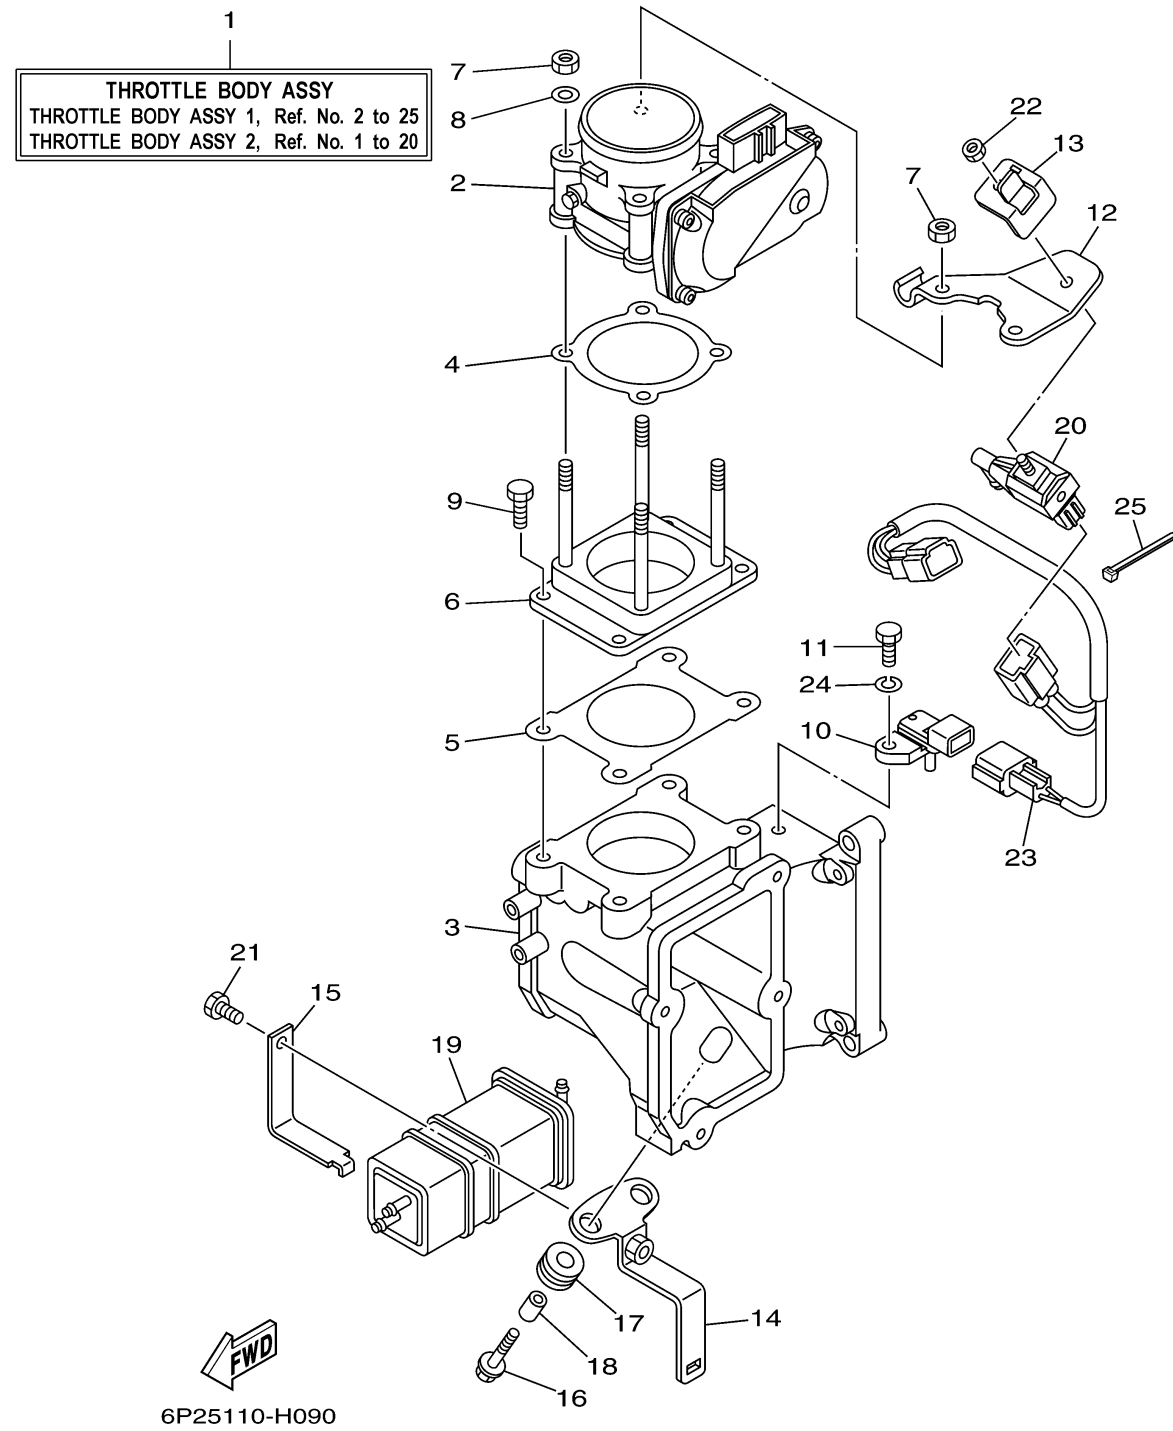

THROTTLE BODY ASSY 1

Ref No.	Part Number	Description	Qty	Remarks
1	6P2-13750-00-00	THROTTLE BODY ASSY	1	
2	6P2-13751-00-00	BODY, THROTTLE 1	1	
3	6P2-13711-00-00	MIXING BODY	1	
4	6P2-13556-00-00	GASKET, MANIFOLD	1	
5	6P2-13557-00-00	GASKET	1	
6	6P2-14360-00-00	THROTTLE DAMPER ASSY	1	
7	6P2-13588-00-00	NUT	4	
8	6P2-13578-00-00	WASHER	2	
9	6P2-14496-00-00	BOLT	4	
10	6P2-82380-00-00	SENSOR, PRESSURE	1	
11	6P2-13573-00-00	BOLT 1	1	
12	6P2-14255-00-00	PLATE	1	
13	6P2-14159-00-00	CLIP	1	
14	6P2-2134X-00-00	BRACKET, CANISTER	1	
15	6P2-2419A-00-00	HOLDER	1	
16	90119-06M59-00	BOLT, WITH WASHER	2	
17	90480-10M23-00	GROMMET	2	
18	90387-06M60-00	COLLAR	2	
19	6P2-24170-00-00	CANISTER ASSY	1	
20	6C5-86120-00-00	SOLENOID VALVE ASSY	1	

CONTINUED ON NEXT FRAME >

THROTTLE BODY ASSY 1

Ref No.	Part Number	Description	Qty	Remarks
21	6P2-13574-00-00	BOLT 2	1	
22	69J-14164-00-00	NUT, HOLDING	1	
23	6P2-8258A-00-00	EXTENSION, WIRE HARNESS	1	
24	68V-14356-00-00	WASHER, SPRING	1	
25	68V-2481H-00-00	CLAMP	1	