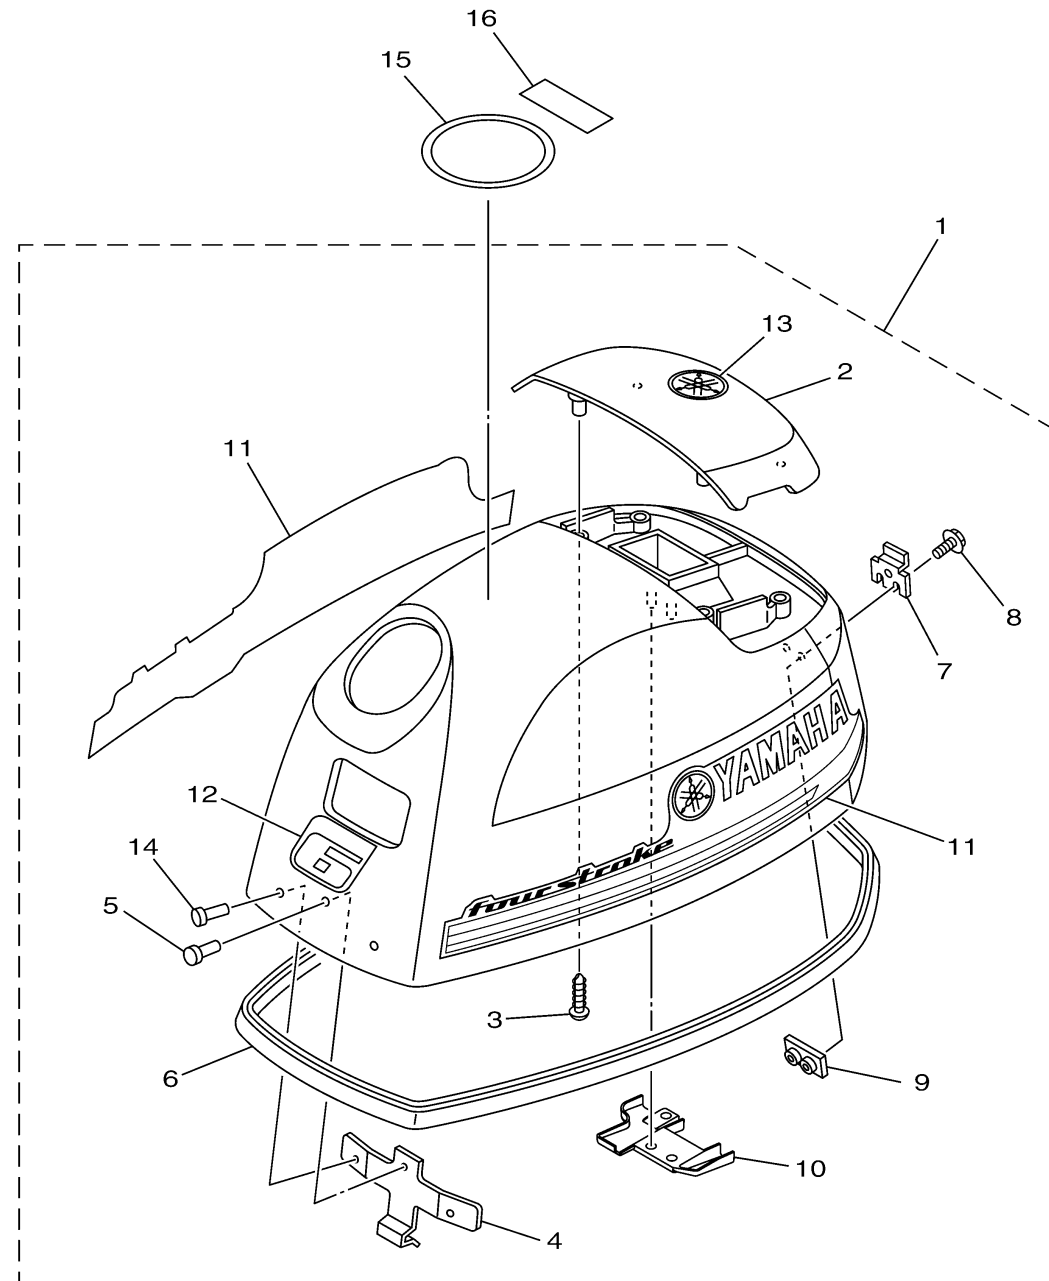

TOP COWLING

Ref No.	Part Number	Description	Qty	Remarks
1	6BX-G2610-10-00	TOP COWLING ASSY (GRAY)	1	
2	6BX-G2613-10-00	...MOLDING, AIR DUCT	1	
3	97780-40012-00	...SCREW, TAPPING	4	
4	6BX-G2651-00-00	...HOOK	1	
5	90266-04M04-00	...RIVET	1	
6	6BX-42615-00-00	...SEAL	1	
7	60R-42652-00-00	...HOOK	1	
8	97595-05514-00	...BOLT, WITH WASHER	2	
9	68T-42649-00-00	...HOLDER, CLAMP BAND	1	
10	6BX-G2134-00-00	...COVER	1	
11	6BX-W0070-10-00	...GRAPHIC SET	1	
12	6BX-42677-00-00	...GRAPHIC, FRONT	1	
13	6BX-42697-10-00	...TUNING FORK MARK	1	
14	90266-04M00-00	...RIVET	2	
15	60R-E3434-00-00	LABEL, CAUTION	1	
16	6S7-42698-40-00	LABEL, WARNING (FUEL)	1	

6BX2110-K010