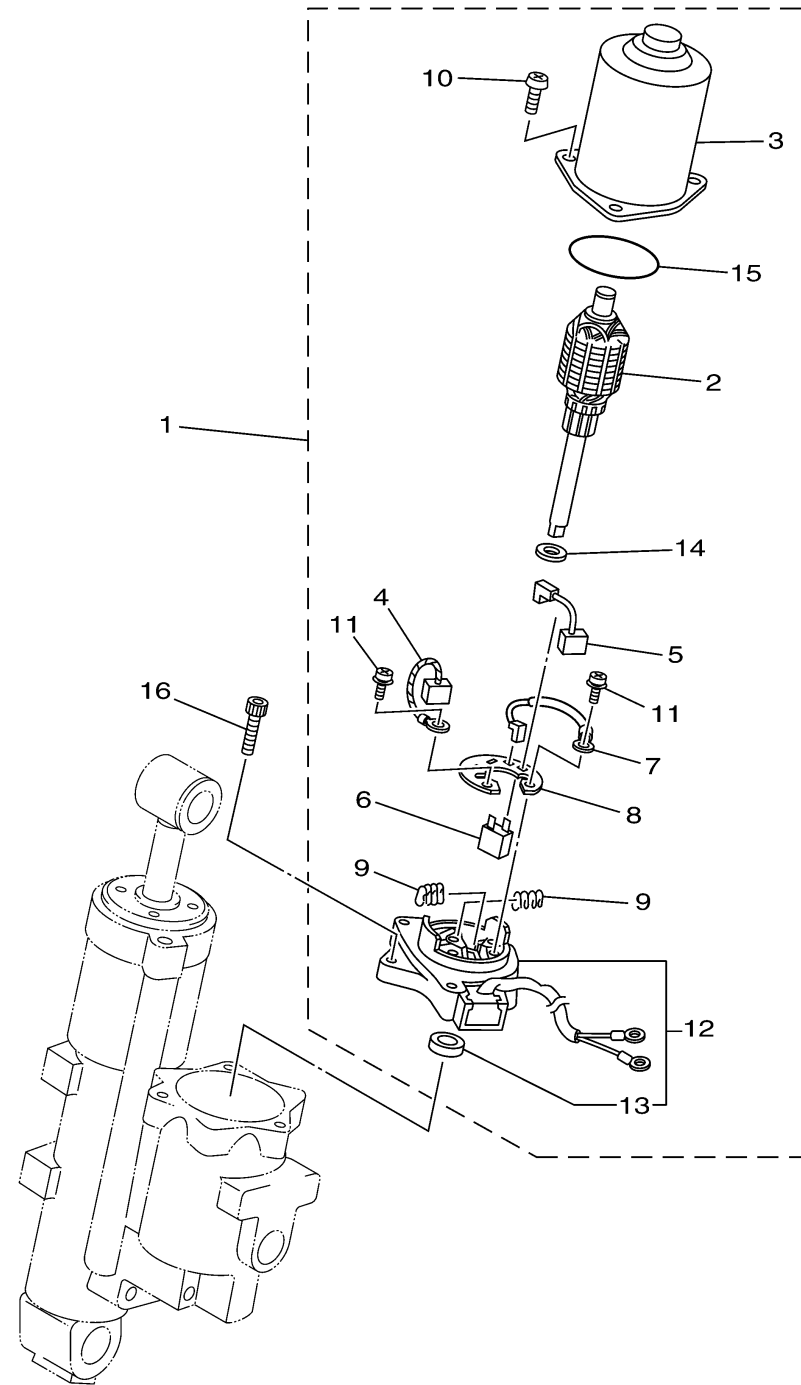

POWER TRIM TILT ASSY 2

6CJ1100-K260

Ref No.	Part Number	Description	Qty	Remarks
1	69W-43880-00-00	MOTOR ASSY	1	
2	69W-43805-00-00	..ARMATURE ASSY	1	
3	62X-43804-01-00	..STATOR ASSY	1	
4	62Y-43892-00-00	..BRUSH 2	1	
5	62Y-43891-00-00	..BRUSH 1	1	
6	69W-82181-00-00	..CIRCUIT BREAKER COMP.	1	
7	62X-43807-00-00	..WIRE SUB ASSY	1	
8	69W-4380F-00-00	..PLATE, BRUSH HOLDER	1	
9	62X-4386K-00-00	..SPRING, BRUSH	2	
10	97880-05020-00	..SCREW, PAN HEAD	3	
11	97607-04216-00	..SCREW, WITH WASHER	2	
12	69W-43881-00-00	..FRAME, END	1	
13	93102-08414-00	...OIL SEAL	1	
14	90201-083J8-00	..WASHER, PLATE	1	
15	93210-52449-00	..O-RING	1	
16	62X-43888-00-00	BOLT, SOCKET	3	