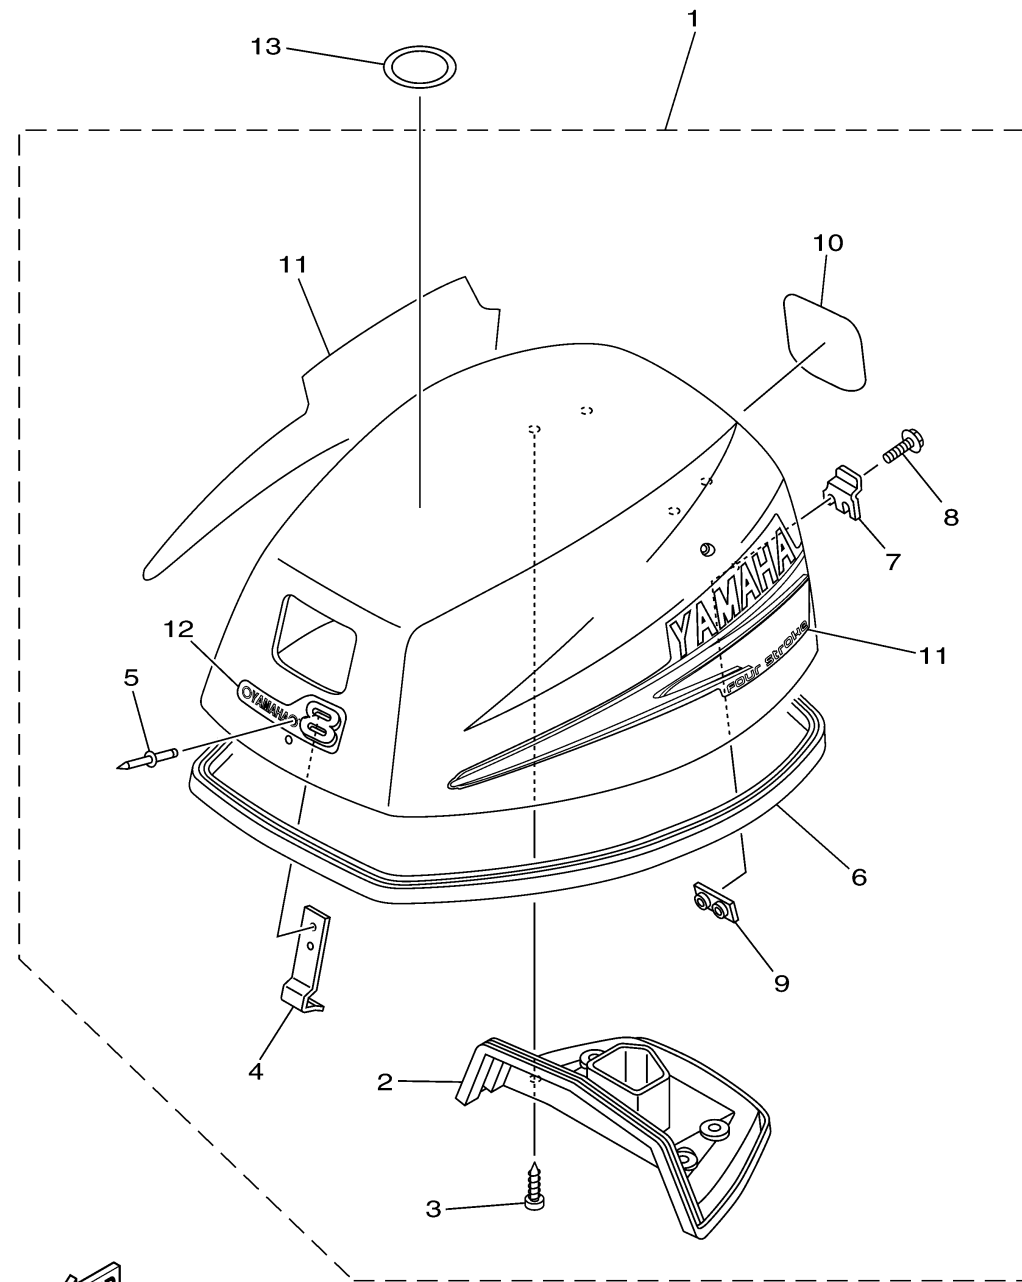

TOP COWLING

Ref No.	Part Number	Description	Qty	Remarks
1	60R-G2610-10-4D	TOP COWLING ASSY	1	
2	60R-G2613-00-00	...MOLDING, AIR DUCT	1	
3	97780-60516-00	..SCREW, TAPPING	4	
4	6G1-42651-02-00	...HOOK	1	
5	90266-04M04-00	...RIVET	2	
6	60R-42615-00-00	...SEAL	1	
7	60R-42652-00-00	...HOOK	1	
8	97595-05514-00	. BOLT, WITH WASHER	2	
9	68T-42649-00-00	...HOLDER, CLAMP BAND	1	
10	68T-42678-20-00	..GRAPHIC, REAR	1	
11	68T-W0070-20-00	..GRAPHIC SET	1	
12	68T-42677-00-00	..GRAPHIC, FRONT	1	
13	60R-E3434-00-00	LABEL, CAUTION	1	

FWD
60R7110-K010