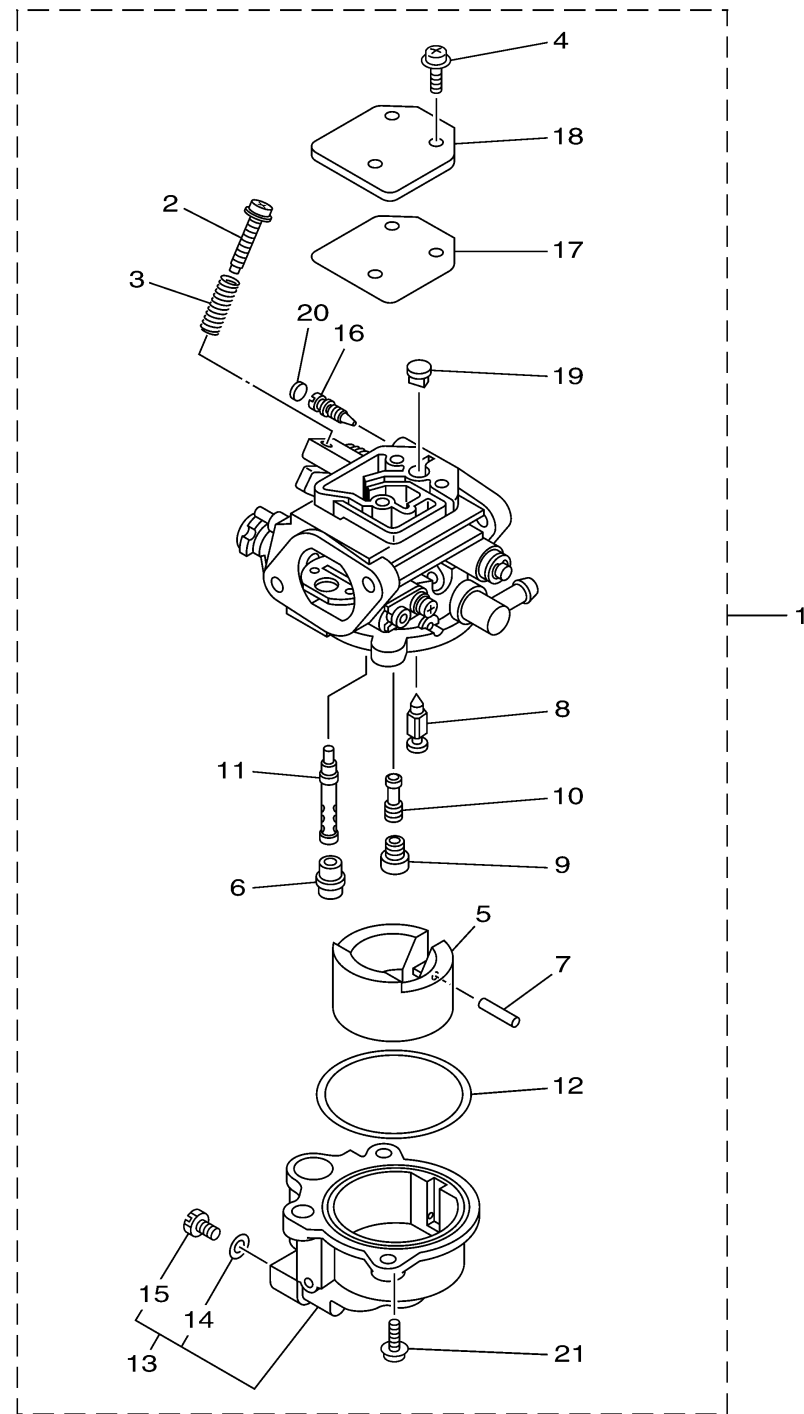

CARBURETOR

60N6100-J070

Ref No.	Part Number	Description	Qty	Remarks
1	60R-14301-10-00	CARBURETOR ASSY 1	1	
1	60R-14301-40-00	CARBURETOR ASSY 1	0	
2	6E5-14321-00-00	..SCREW, THROTTLE	1	
3	6J8-14334-00-00	..SPRING, THROTTLE	1	
4	97980-04110-00	..SCREW, WITH WASHER	3	
5	6AU-14385-00-00	..FLOAT	1	
6	67D-14966-00-00	..RUBBER CAP	1	
7	67D-14386-00-00	..PIN, FLOAT	1	
8	68T-14546-00-00	..VALVE, NEEDLE	1	
9	60R-1492E-3K-00	..JET, MAIN (#79)	1	
10	68T-1492F-1K-00	..JET, AIR SLOW (#39)	1	
11	68T-1492A-00-00	..NOZZLE, MAIN	1	
12	6AU-14984-00-00	..GASKET, FLOAT CHAMBER	1	
13	60R-14981-00-00	..BODY, FLOAT CHAMBER	1	
14	6J8-14959-00-00	..GASKET	1	
15	66T-14991-00-00	...PLUG, DRAIN	1	
16	67D-14323-20-00	..SCREW, AIR ADJUSTING	1	FOR 60R-14301-10
16	67D-14323-00-00	..SCREW, AIR ADJUSTING	0	FOR 60R-14301-40
17	67D-14536-00-00	..GASKET	1	
18	67D-14527-00-00	..PLATE	1	

CONTINUED ON NEXT FRAME >

CARBURETOR

Ref No.	Part Number	Description	Qty	Remarks
19	68T-14126-00-00	. .PLUG	1	
20	67D-1432A-00-00	. .PLUG	1	
21	97980-04112-00	. SCREW, WITH WASHER	2	

60N6100-J070