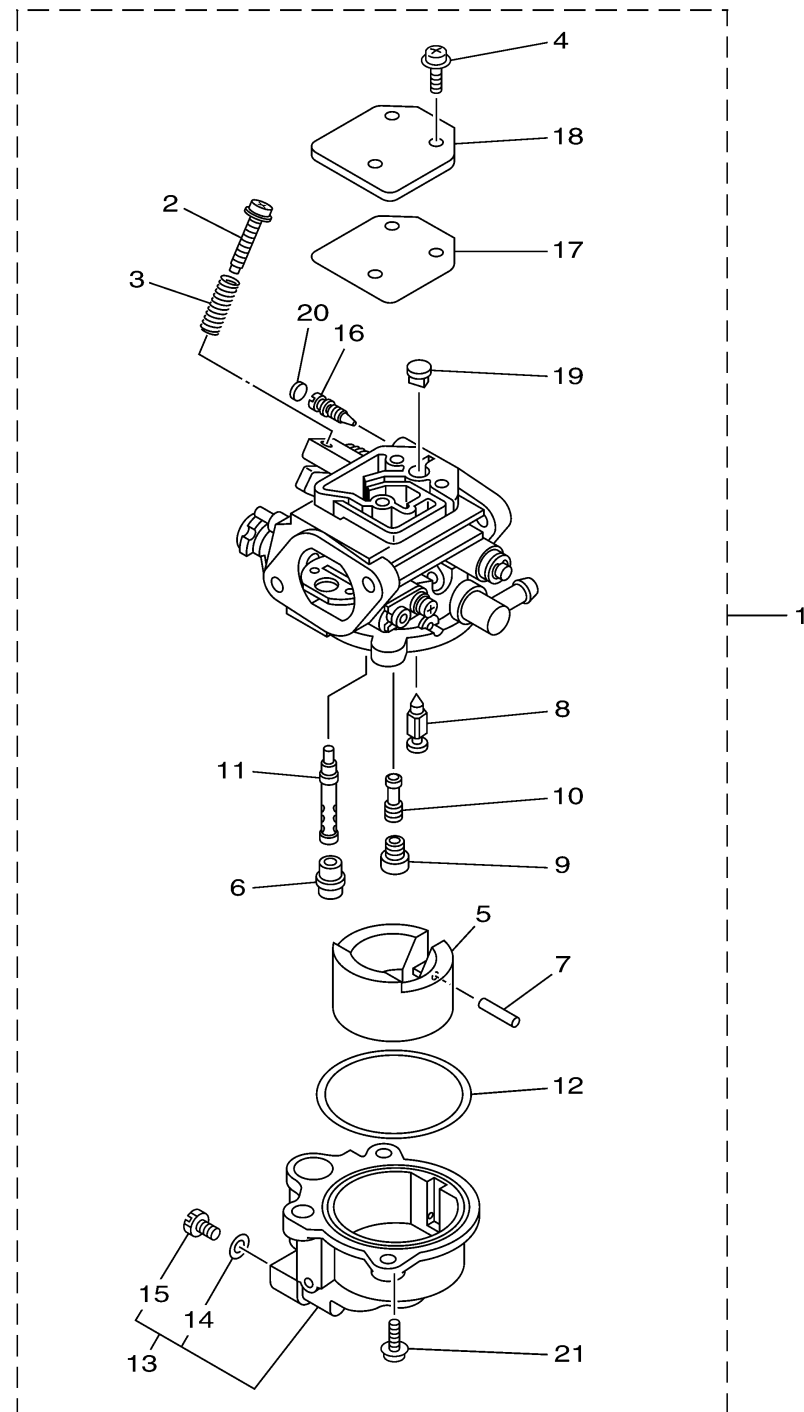

CARBURETOR

60N6100-J070

Ref No.	Part Number	Description	Qty	Remarks
1	60R-14301-10-00	CARBURETOR ASSY 1	1	
1	60R-14301-40-00	CARBURETOR ASSY 1	0	
2	6E5-14321-00-00	..SCREW, THROTTLE	1	
3	6J8-14334-00-00	..SPRING, THROTTLE	1	
4	97980-04110-00	..SCREW, WITH WASHER	3	
5	6AU-14385-00-00	..FLOAT	1	
6	67D-14966-00-00	..RUBBER CAP	1	
7	67D-14386-00-00	..PIN, FLOAT	1	
8	68T-14546-00-00	..VALVE, NEEDLE	1	
9	60R-1492E-3K-00	..JET, MAIN (#79)	1	
10	68T-1492F-1K-00	..JET, AIR SLOW (#39)	1	
11	68T-1492A-00-00	..NOZZLE, MAIN	1	
12	6AU-14984-00-00	..GASKET, FLOAT CHAMBER	1	
13	60R-14981-00-00	..BODY, FLOAT CHAMBER	1	
14	6J8-14959-00-00	..GASKET	1	
15	66T-14991-00-00	...PLUG, DRAIN	1	
16	67D-14323-20-00	..SCREW, AIR ADJUSTING	1	FOR 60R-14301-10
16	67D-14323-00-00	..SCREW, AIR ADJUSTING	0	FOR 60R-14301-40
17	67D-14536-00-00	..GASKET	1	
18	67D-14527-00-00	..PLATE	1	

CONTINUED ON NEXT FRAME >

CARBURETOR

Ref No.	Part Number	Description	Qty	Remarks
19	68T-14126-00-00	. .PLUG	1	
20	67D-1432A-00-00	. .PLUG	1	
21	97980-04112-00	. SCREW, WITH WASHER	2	

60N6100-J070