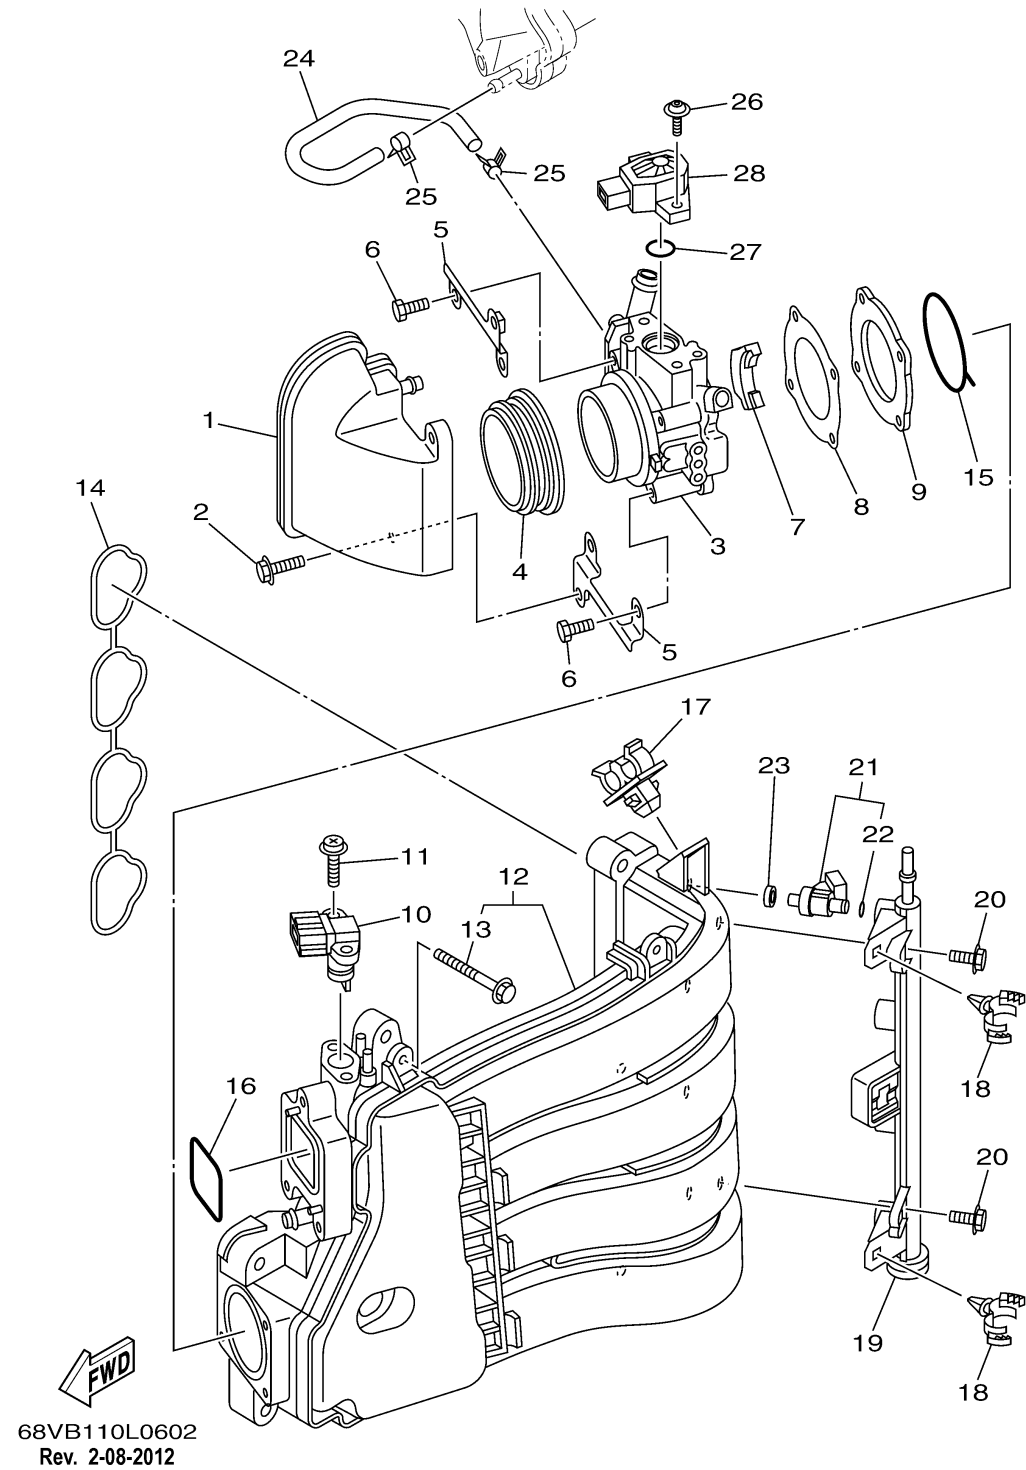

INTAKE 1

Ref No.	Part Number	Description	Qty	Remarks
1	68V-14440-10-00	SILENCER ASSY, INTAKE	1	
2	95875-06020-00	BOLT, FLANGE	2	
3	68V-13751-20-00	BODY, THROTTLE 1	1	
4	68V-1441J-10-00	PIPE, SILENCER	1	
5	68V-13898-00-00	HOLDER	2	
6	68V-14496-10-00	BOLT	4	
7	68V-14271-00-00	INSULATOR	1	
8	68V-13556-00-00	GASKET, MANIFOLD	1	
9	68V-13635-00-00	JOINT, INTAKE 1	1	
10	68F-83688-10-00	SENSOR ASSY	1	
11	68V-81147-00-00	SCREW 3	2	
12	68V-W1364-10-00	MANIFOLD, INTAKE 1	1	
13	90119-06266-00	. .BOLT, WITH WASHER	3	
14	68V-13645-10-00	. .GASKET, MANIFOLD 1	1	
15	68V-13646-00-00	. .GASKET, MANIFOLD 2	1	
16	68V-13647-00-00	. .GASKET, MANIFOLD 3	1	
17	90464-11012-00	CLAMP	1	
18	90464-20181-00	CLAMP	2	
19	68V-13161-10-00	PIPE, DELIVERY 1	1	
20	6P2-14446-00-00	BOLT	2	

CONTINUED ON NEXT FRAME >

INTAKE 1

Ref No.	Part Number	Description	Qty	Remarks
21	68V-13761-10-00	INJECTOR	4	
22	68V-1416A-00-00	. . .O-RING	1	
23	68V-13766-10-00	RUBBER, INJECTOR	4	
24	68V-13584-00-00	PIPE, INTAKE MANIFOLD	1	
25	68V-13577-10-00	CLIP	2	
26	68V-81145-01-00	.SCREW 1	2	
27	68V-8182L-00-00	.O-RING 1	1	
28	68V-85885-10-00	THROTTLE SENSOR ASSY	1	