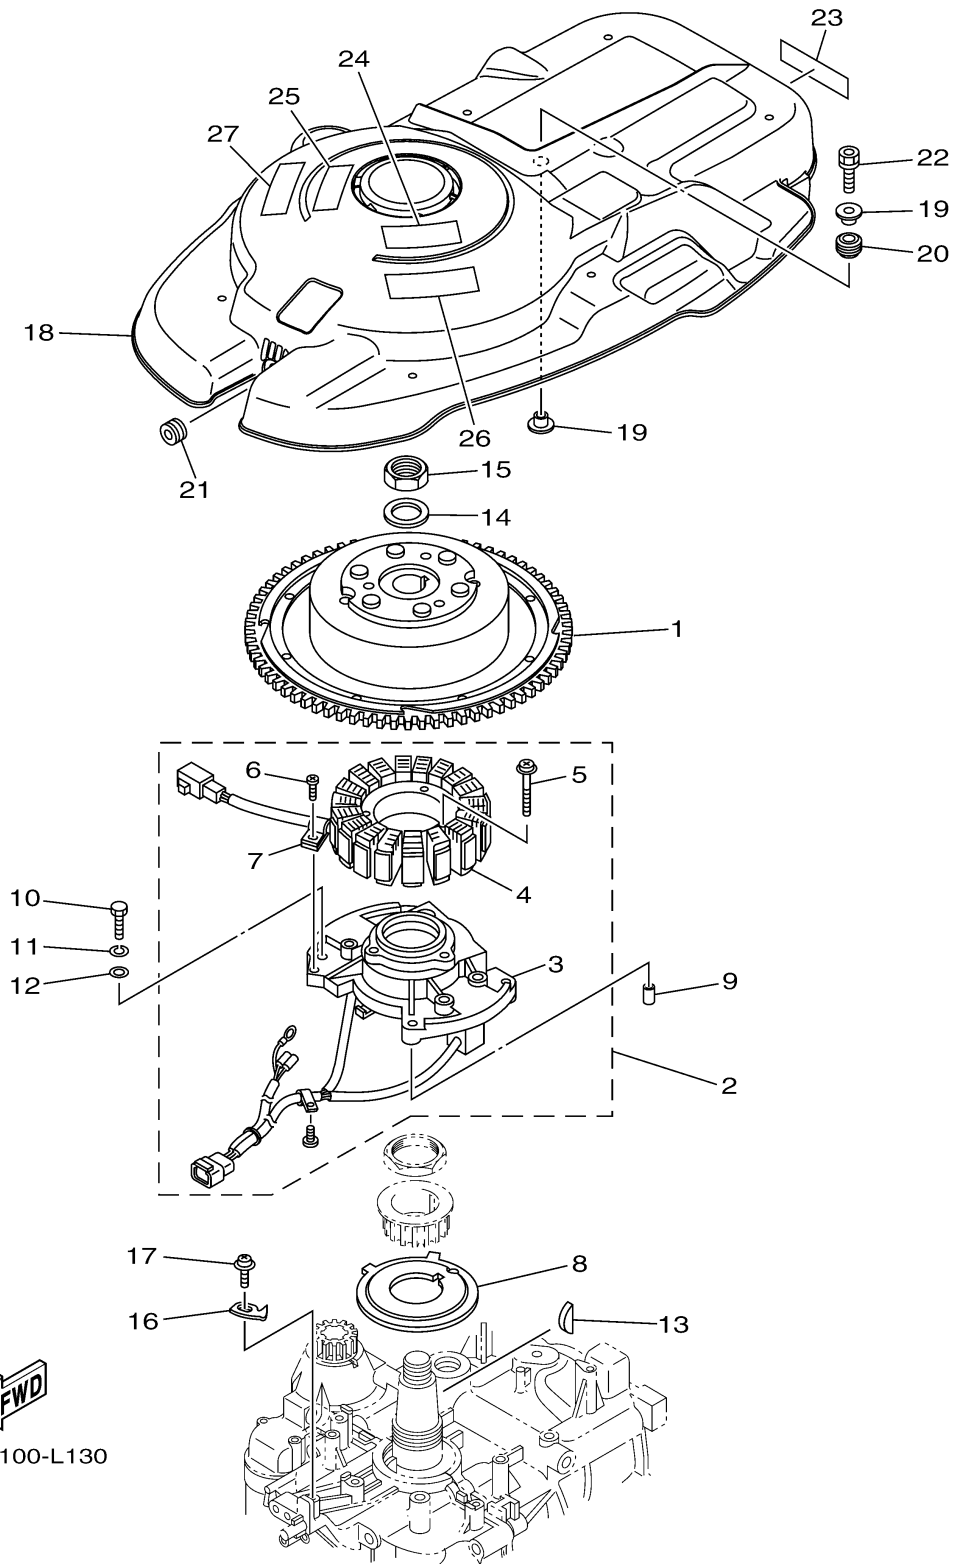

GENERATOR

Ref No.	Part Number	Description	Qty	Remarks
1	68V-81450-00-00	ROTOR ASSY	1	
2	68V-81460-00-00	BASE ASSY	1	
3	68V-85580-00-00	. .COIL, PULSER	1	
4	68V-81410-00-00	. .STATOR ASSY	1	
5	63D-81345-20-00	. .SCREW, WITH WASHER (M6X30)	3	
6	97607-04110-00	. .SCREW, WITH WASHER	1	
7	445-81328-20-00	. .CLAMP	1	
8	68V-81673-10-00	ROTOR	1	UR 68V:1143978-
8	68V-81673-00-00	ROTOR	1	
9	99530-08012-00	. .PIN, DOWEL	2	
10	97095-06030-00	BOLT	4	
11	92995-06100-00	WASHER, SPRING	4	
12	92995-06600-00	WASHER	4	
13	90280-04M08-00	KEY, WOODRUFF	1	
14	90201-24014-00	WASHER, PLATE	1	
15	90179-24002-00	NUT	1	
16	6D8-81332-00-00	PLATE, TIMING	1	
17	97985-06210-00	SCREW, WITH WASHER	1	
18	68V-81337-00-00	COVER, FLYWHEEL	1	
19	90387-06M71-00	COLLAR	2	

CONTINUED ON NEXT FRAME >

GENERATOR

FWD
68VC100-L130

Ref No.	Part Number	Description	Qty	Remarks
20	90480-15M31-00	GROMMET	1	
21	90480-12314-00	GROMMET	1	
22	90119-06M92-00	BOLT, WITH WASHER	1	
23	68V-13437-52-00	MARK, CAUTION	1	
24	6AH-81995-40-00	LABEL, WARNING	1	
25	6AH-81995-50-00	LABEL, WARNING	1	
26	6AH-81994-40-00	LABEL, SAFETY	1	
27	6AH-81994-50-00	LABEL, SAFETY	1	