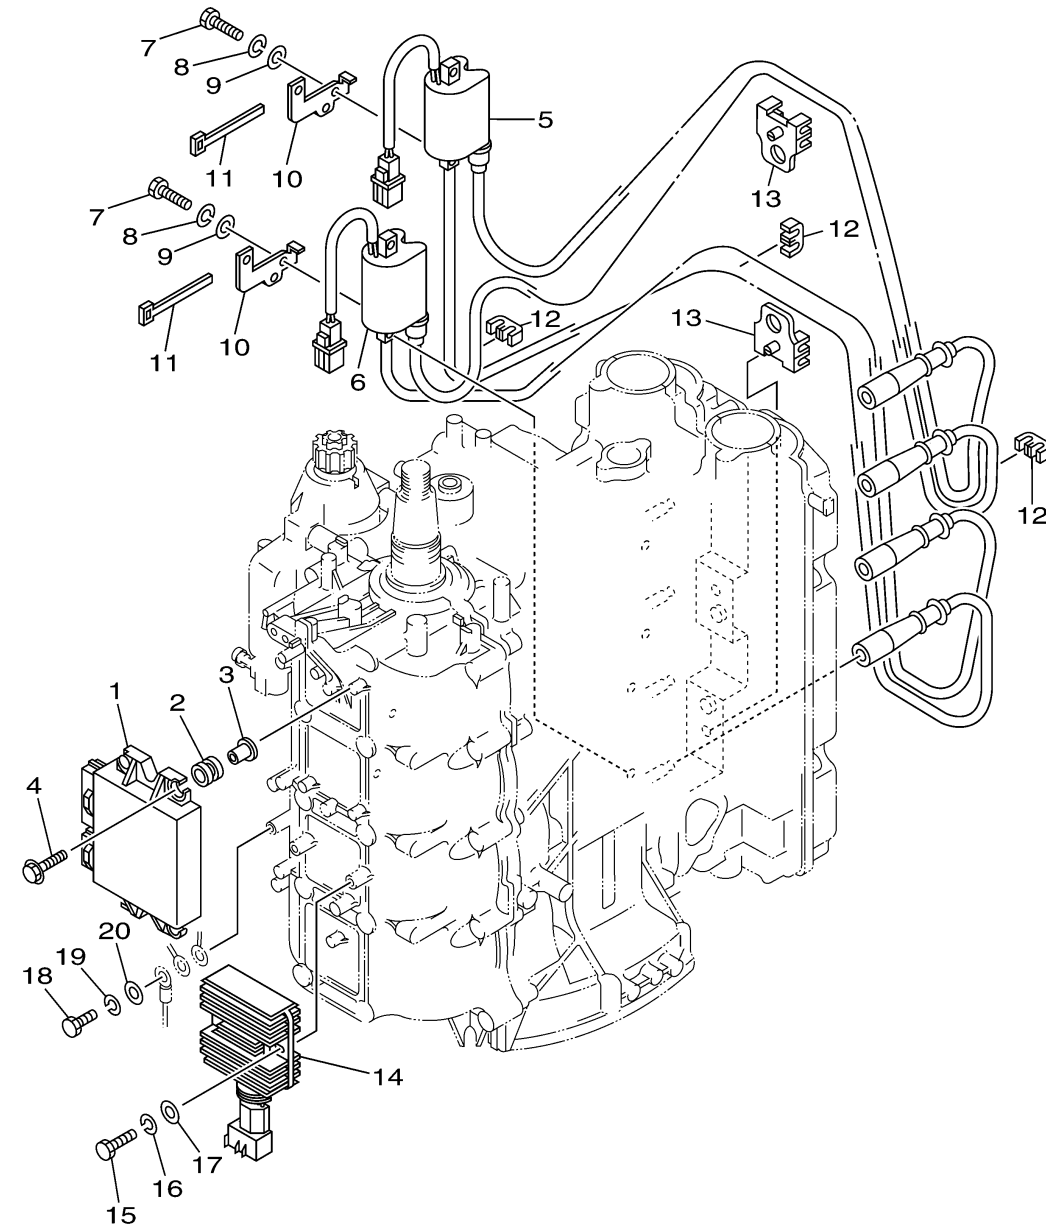

ELECTRICAL 1

68V7100-G132

Ref No.	Part Number	Description	Qty	Remarks
1	68V-8591A-43-00	ENGINE CONTROL UNIT ASSY	1	
2	68V-82317-00-00	DAMPER, IGNITION COIL	4	
3	90387-06119-00	COLLAR	4	
4	90119-06M59-00	BOLT, WITH WASHER	4	
5	68V-82310-00-00	IGNITION COIL ASSY	1	
6	68V-82310-10-00	IGNITION COIL ASSY	1	
7	97095-06025-00	.BOLT	4	
8	92995-06100-00	WASHER, SPRING	4	
9	92995-06600-00	WASHER	4	
10	68V-82388-00-00	PLATE	2	
11	90464-06001-00	CLAMP	2	
12	67F-82361-00-00	CLAMP, CORD	3	
13	67F-82362-00-00	CLAMP, CORD 2	2	
14	68V-81960-10-00	RECTIFIER & REGULATOR ASSY	1	
15	97095-06025-00	.BOLT	2	
16	92995-06100-00	WASHER, SPRING	2	
17	92995-06600-00	WASHER	2	
18	97095-06016-00	BOLT	1	
19	92995-06100-00	WASHER, SPRING	1	
20	92995-06600-00	WASHER	1	