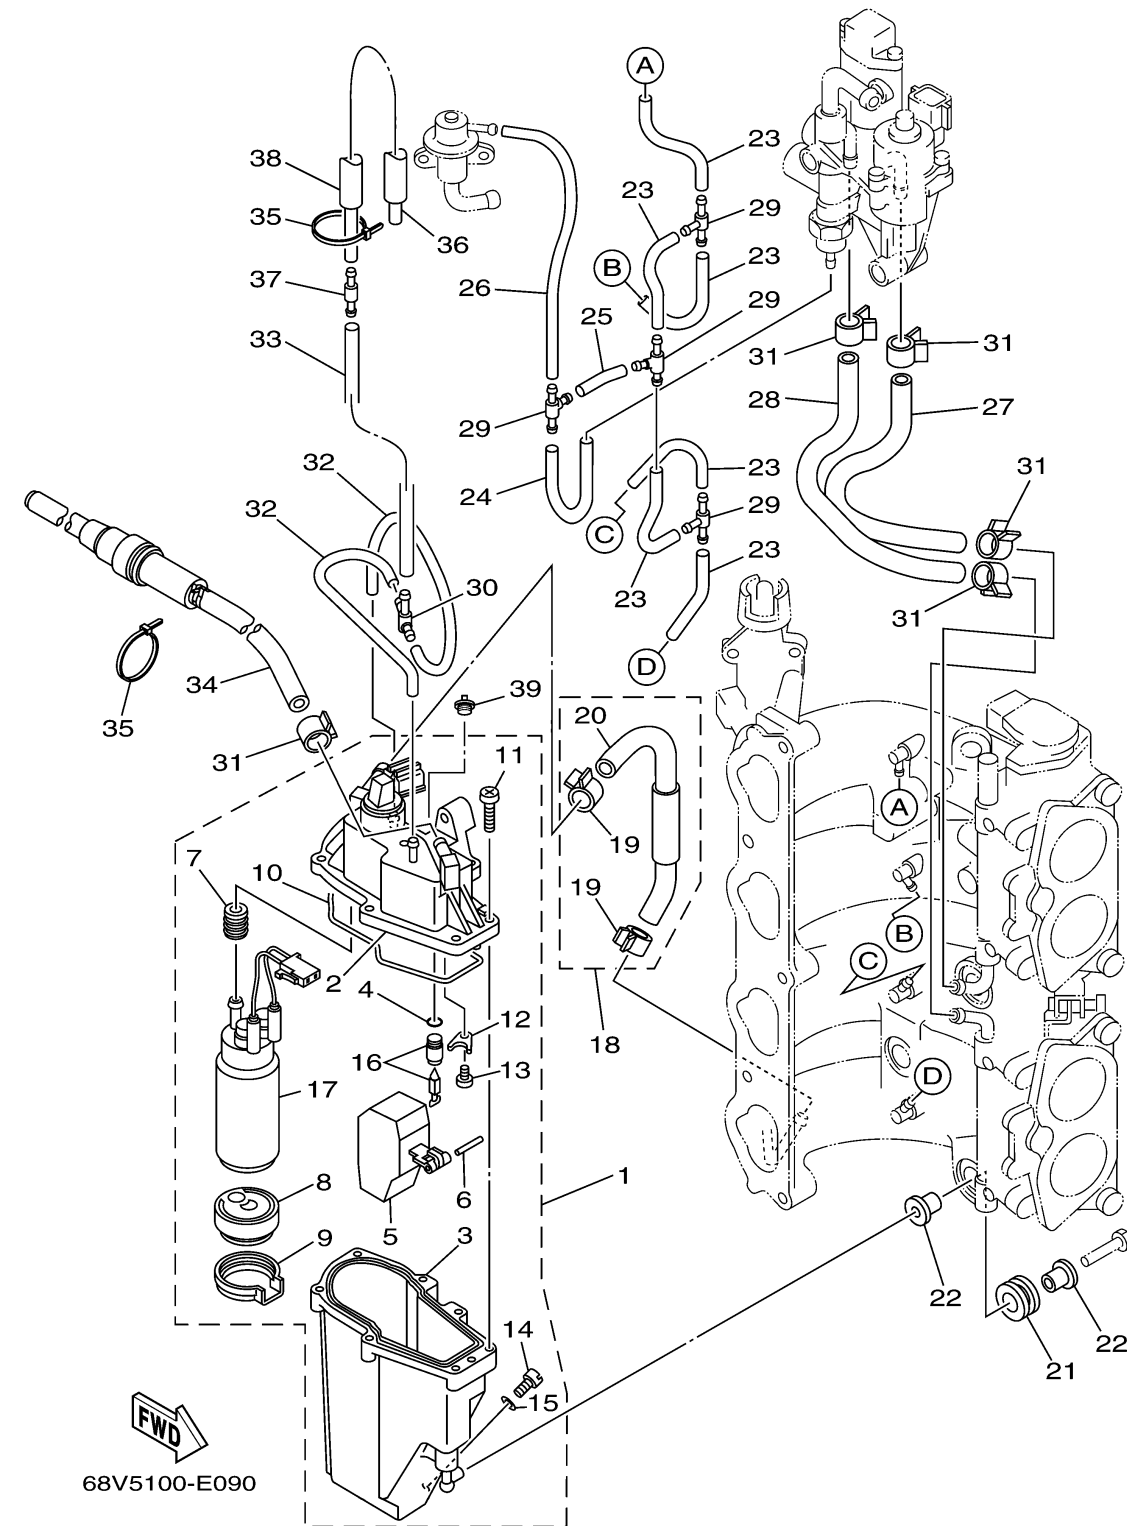

FUEL INJECTION PUMP

Ref No.	Part Number	Description	Qty	Remarks
1	68V-14180-03-00	FLOAT CHAMBER ASSY	1	
2	68V-14182-01-00	..COVER, FLOAT CHAMBER	1	
3	68V-14181-00-00	..BODY, FLOAT CHAMBER 1	1	
4	68V-13769-00-00	..O-RING	1	
5	68V-14985-00-00	..FLOAT	1	
6	68V-14386-00-00	..PIN, FLOAT	1	
7	68V-13781-10-00	..DAMPER, PUMP	1	
8	68V-13915-00-00	..FILTER	1	
9	68V-13784-00-00	..COVER, PUMP	1	
10	68V-14984-00-00	..GASKET, FLOAT CHAMBER	1	
11	68V-14567-00-00	..SCREW	7	
12	68V-14255-00-00	..PLATE	1	
13	68V-14592-00-00	..SCREW	1	
14	68V-14191-00-00	..PLUG, DRAIN	1	
15	68V-14126-00-00	..GASKET	1	
16	68V-14546-00-00	..VALVE, NEEDLE	1	
17	68V-13907-03-00	..FUEL PUMP COMP.	1	
18	68V-14807-11-00	HOSE COMP.	1	
19	68V-13577-00-00	..CLIP	2	
20	68V-13973-10-00	..PIPE, FUEL 3	1	

CONTINUED ON NEXT FRAME >

FUEL INJECTION PUMP

Ref No.	Part Number	Description	Qty	Remarks
21	68V-13593-00-00	DAMPER	3	
22	68V-13716-00-00	COLLAR	6	
23	68V-13542-00-00	HOSE, VACUUM SENSING 1	6	
24	68V-13533-00-00	.HOSE, VACUUM SENSING 4	1	
25	68V-13544-00-00	HOSE, VACUUM SENSING 2	1	
26	68V-13532-01-00	HOSE, VACUUM SENSING 3	1	
27	68V-13545-00-00	HOSE 1	1	
28	68V-13546-00-00	HOSE 2	1	
29	68V-24377-00-00	PIPE, JOINT 2	4	
30	68V-24379-00-00	PIPE, JOINT 4	1	
31	68V-13577-00-00	CLIP	5	
32	68V-13534-00-00	HOSE, VACUUM SENSING 5	2	
33	68V-13547-01-00	HOSE 3	1	
34	68V-24502-20-00	FILTER, FUEL	1	
35	68V-2481H-00-00	CLAMP	2	
36	68V-13535-00-00	HOSE, VACUUM SENSING 5	1	
37	68V-24460-01-00	RELIEF VALVE ASSY	1	
38	68V-13543-01-00	HOSE, AIR	1	
39	69J-14225-01-00	.CAP	1	