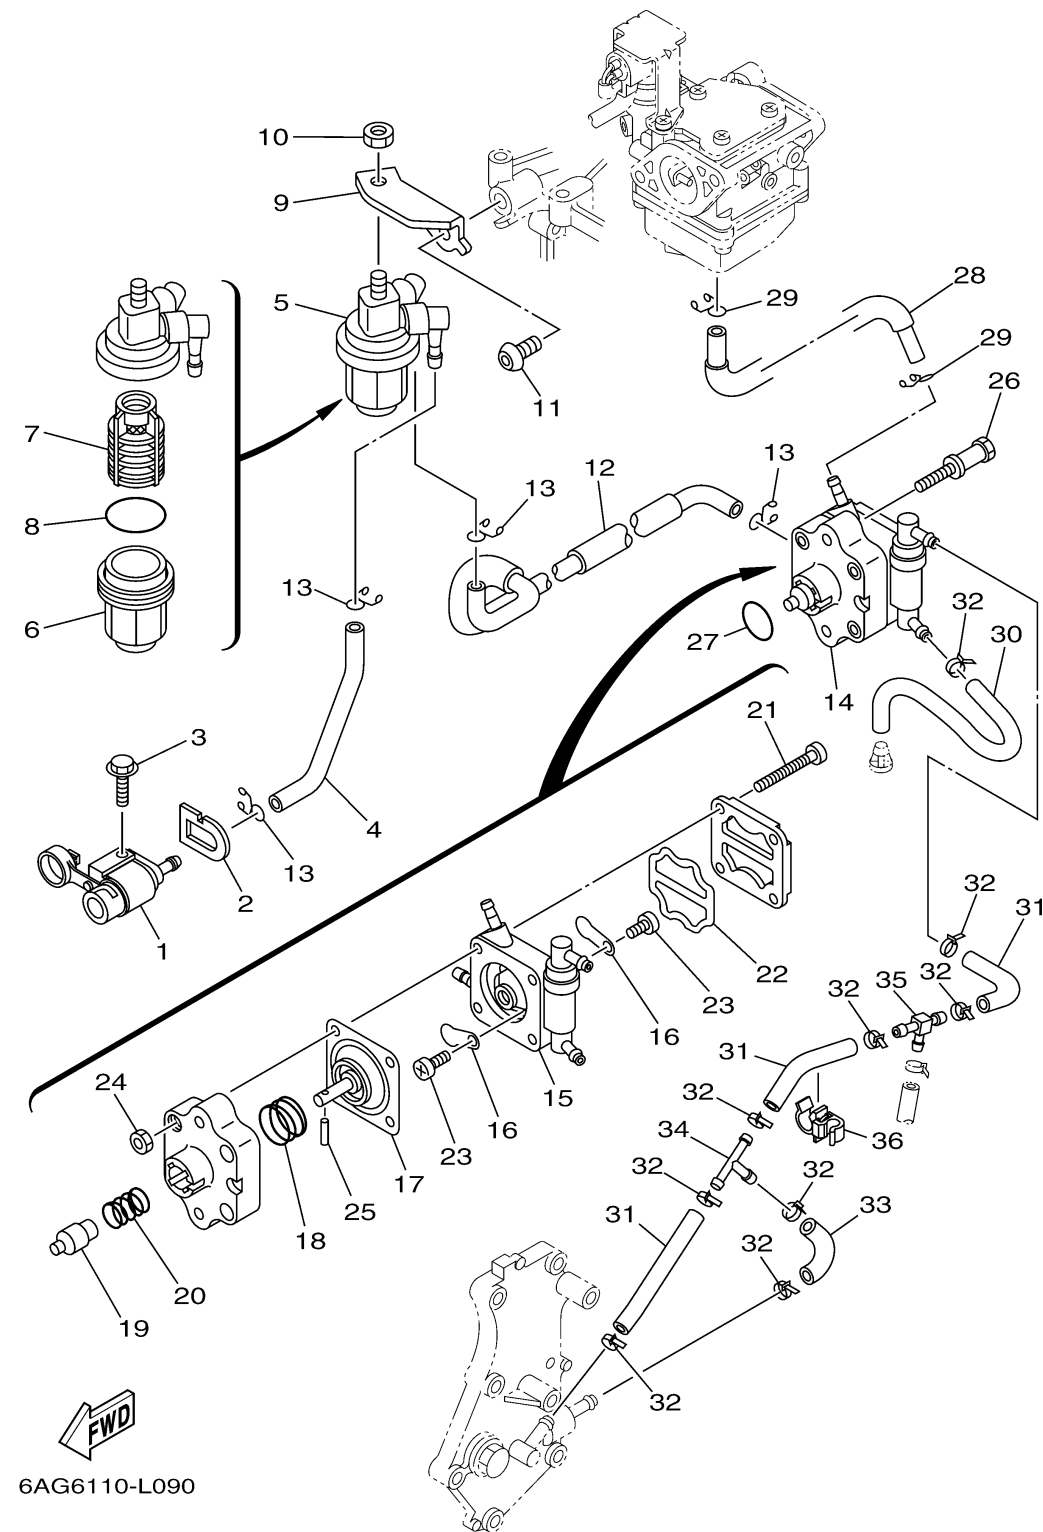

FUEL

Ref No.	Part Number	Description	Qty	Remarks
1	6YL-24304-00-00	FUEL PIPE JOINT COMP. 1	1	
2	61N-24329-00-00	SEAL	1	
3	95895-06020-00	BOLT, FLANGE	1	
4	6AH-24311-10-00	PIPE, FUEL 1	1	
5	61N-24560-10-00	FILTER ASSY	1	
6	61N-24521-00-00	..CUP, FILTER	1	
7	61N-24563-10-00	..ELEMENT, FILTER	1	
8	93210-32738-00	..O-RING	1	
9	6AH-24566-00-00	BRACKET, FILTER	1	
10	95380-08600-00	NUT	1	
11	90111-08055-00	BOLT,HEX. SOCKET BUTTON	1	
12	6AH-24312-10-00	PIPE 2	1	
13	90467-09M17-00	CLIP	4	
14	6AH-24410-00-00	FUEL PUMP ASSY	1	
15	6AH-24413-00-00	..BODY 2	1	
16	6A0-24421-01-00	..VALVE, CHECK	2	
17	66M-24411-11-00	..DIAPHRAGM	1	
18	66M-24423-00-00	..SPRING, DIAPHRAGM	1	
19	66M-13131-10-00	..PLUNGER	1	
20	66M-24454-00-00	..SPRING	1	

CONTINUED ON NEXT FRAME >

FUEL

Ref No.	Part Number	Description	Qty	Remarks
21	66M-24444-00-00	. .SCREW	4	
22	66M-24471-01-00	. .DIAPHRAGM	1	
23	6E7-14325-00-00	. .SCREW, PAN HEAD	2	
24	95380-04600-00	. NUT	4	
25	66M-24374-00-00	. .PIN	1	
26	90109-06215-00	BOLT	2	
27	93210-20M65-00	.O-RING	1	
28	6AH-24313-10-00	PIPE 3	1	
29	90467-09M17-00	CLIP	2	
30	6AH-24315-00-00	PIPE 5	1	
31	90445-09026-00	HOSE (L68)	3	
32	90465-11M10-00	CLAMP	9	
33	6AH-24317-00-00	PIPE 7	1	
34	688-24378-00-00	PIPE, JOINT 3	1	
35	6C5-24378-00-00	PIPE, JOINT 3	1	
36	90464-09018-00	CLAMP	1	