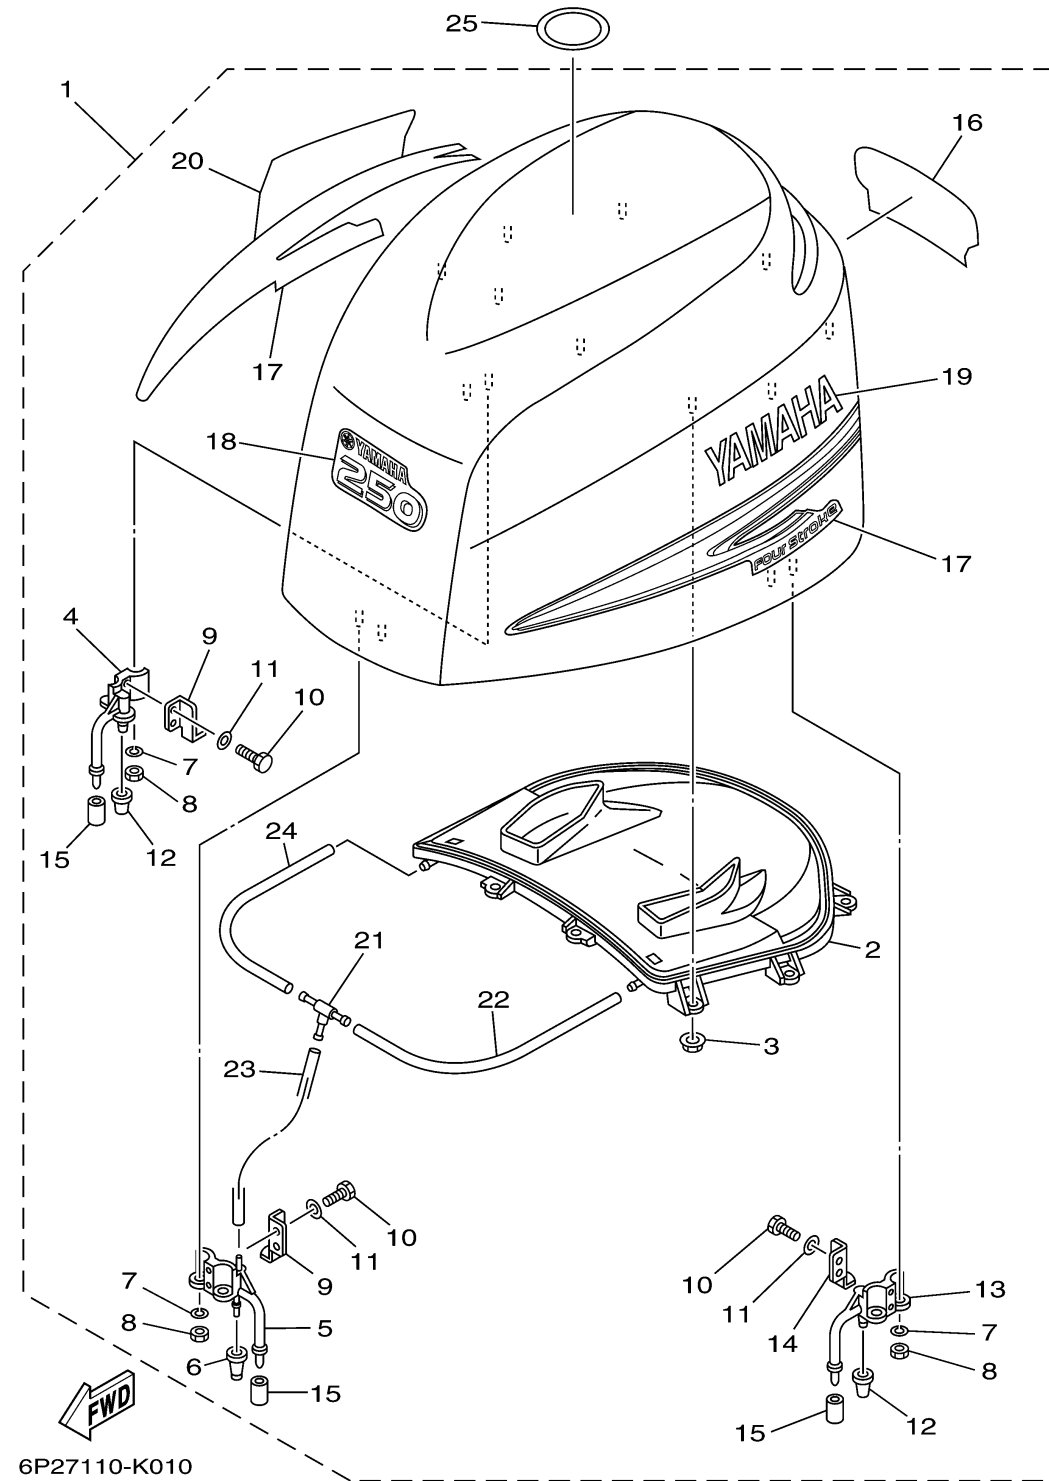

TOP COWLING

Ref No.	Part Number	Description	Qty	Remarks
1	6P2-42610-01-00	TOP COWLING ASSY	1	
2	6P2-42613-00-00	...MOLDING, AIR DUCT	1	
3	90179-06M28-00	. NUT	9	
4	68F-42647-01-00	...HOLDER, CLAMP BAND	1	
5	69J-42647-01-00	...HOLDER, CLAMP BAND	1	
6	69J-42663-00-00	...DAMPER	1	
7	92990-06100-00	. WASHER, SPRING	6	
8	95380-06600-00	. NUT, HEXAGON	6	
9	60V-42651-01-00	...HOOK	2	
10	97095-06016-00	. BOLT	6	
11	92995-06600-00	. WASHER	6	
12	68F-42663-00-00	...DAMPER	2	
13	68F-42648-01-00	...HOLDER, CLAMP BAND	1	
14	60V-42652-00-00	...HOOK	1	
15	67F-13448-00-00	...CAP	3	
16	6P2-42678-00-00	...GRAPHIC, REAR	1	
17	69J-W0070-00-00	...GRAPHIC SET	1	
18	6P2-42677-00-00	...GRAPHIC, FRONT	1	
19	69J-42681-00-00	...MARK, COWLING	1	
20	69J-42682-00-00	...MARK, COWLING	1	

CONTINUED ON NEXT FRAME >

TOP COWLING

Ref No.	Part Number	Description	Qty	Remarks
21	69J-24378-00-00	. . .PIPE, JOINT 3	1	
22	90445-11M27-00	. HOSE (L240)	1	
23	90445-11699-00	. . .HOSE (L500)	1	
24	90445-11182-00	. . .HOSE (L300)	1	
25	67F-13434-20-00	LABEL, CAUTION	1	