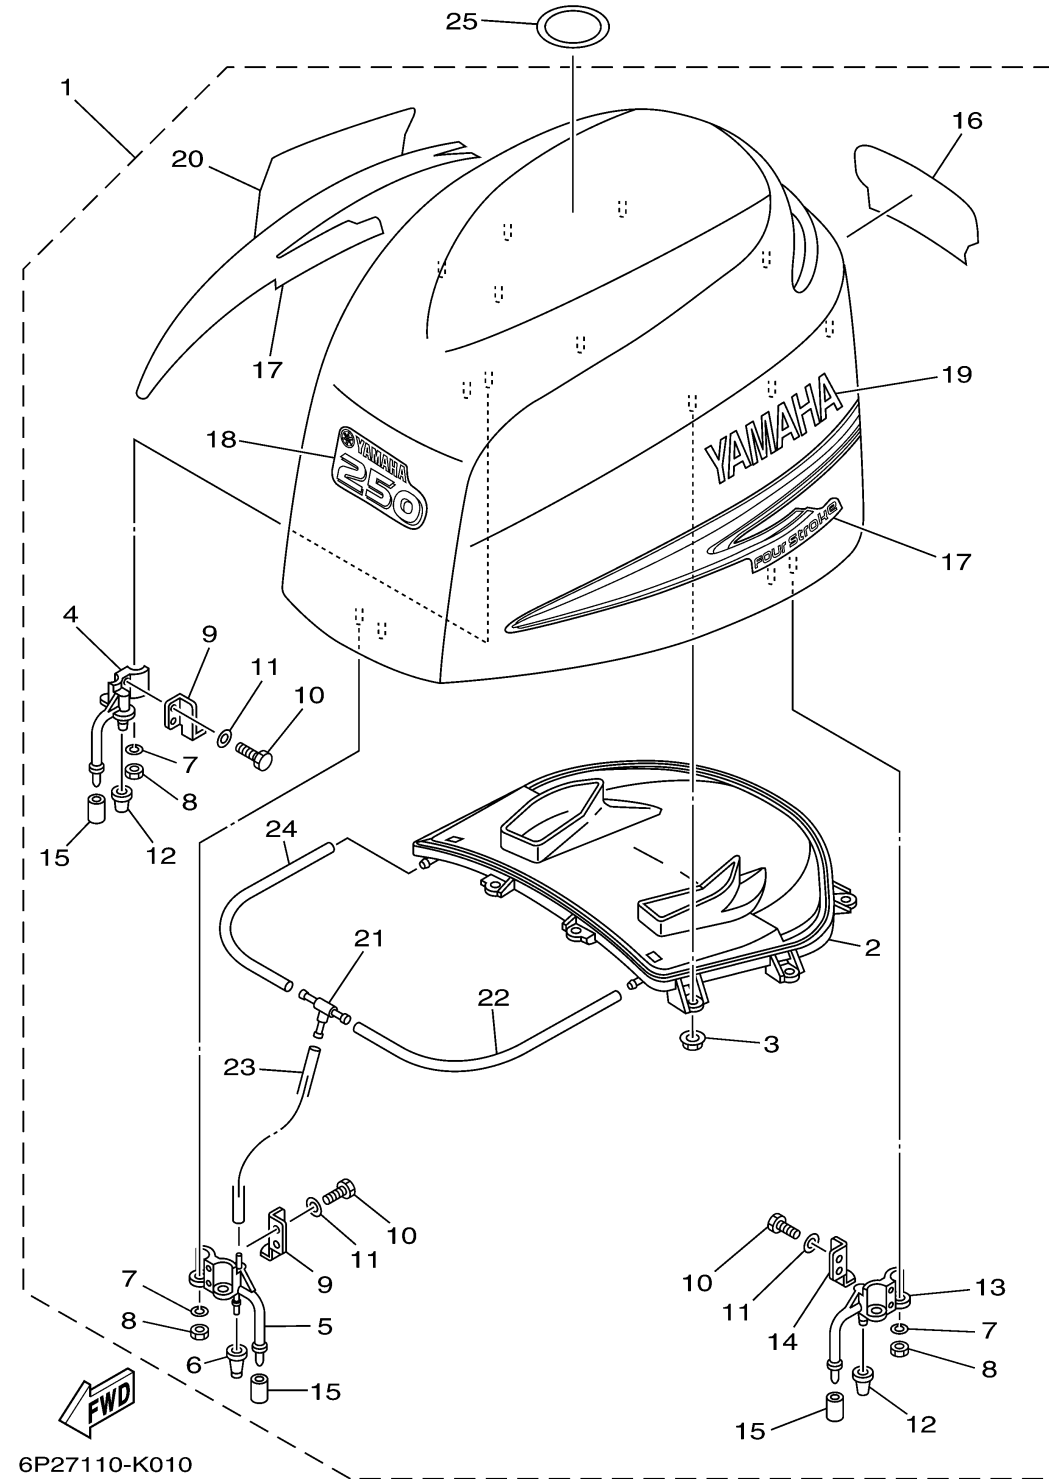

TOP COWLING

Ref No.	Part Number	Description	Qty	Remarks
1	6P2-42610-01-00	TOP COWLING ASSY	1	
2	6P2-42613-00-00	...MOLDING, AIR DUCT	1	
3	90179-06M28-00	. NUT	9	
4	68F-42647-01-00	...HOLDER, CLAMP BAND	1	
5	69J-42647-01-00	...HOLDER, CLAMP BAND	1	
6	69J-42663-00-00	...DAMPER	1	
7	92990-06100-00	. WASHER, SPRING	6	
8	95380-06600-00	. NUT, HEXAGON	6	
9	60V-42651-01-00	...HOOK	2	
10	97095-06016-00	. BOLT	6	
11	92995-06600-00	. WASHER	6	
12	68F-42663-00-00	...DAMPER	2	
13	68F-42648-01-00	...HOLDER, CLAMP BAND	1	
14	60V-42652-00-00	...HOOK	1	
15	67F-13448-00-00	...CAP	3	
16	6P2-42678-00-00	...GRAPHIC, REAR	1	
17	69J-W0070-00-00	...GRAPHIC SET	1	
18	6P2-42677-00-00	...GRAPHIC, FRONT	1	
19	69J-42681-00-00	...MARK, COWLING	1	
20	69J-42682-00-00	...MARK, COWLING	1	

CONTINUED ON NEXT FRAME >

TOP COWLING

Ref No.	Part Number	Description	Qty	Remarks
21	69J-24378-00-00	. . .PIPE, JOINT 3	1	
22	90445-11M27-00	. HOSE (L240)	1	
23	90445-11699-00	. . .HOSE (L500)	1	
24	90445-11182-00	. . .HOSE (L300)	1	
25	67F-13434-20-00	LABEL, CAUTION	1	