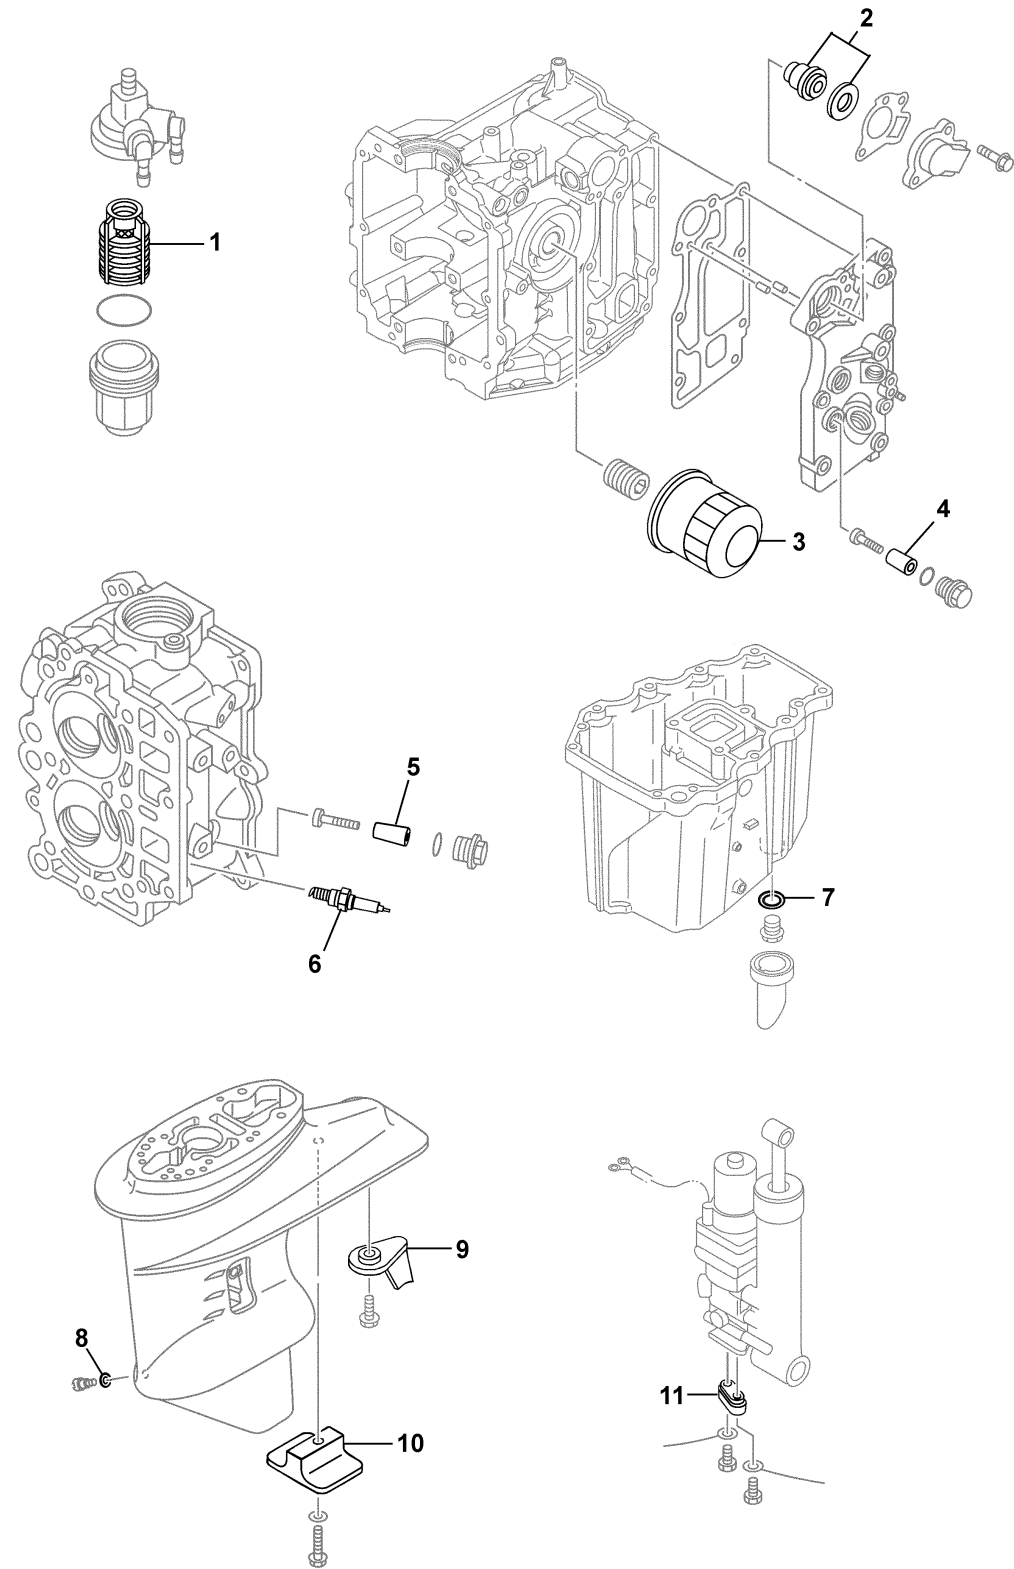

SCHEDULED SERVICE PARTS

Ref No.	Part Number	Description	Qty	Remarks
1	61N-24563-10-00	.ELEMENT, FILTER	1	FUEL (REF #16)
2	6G8-12411-03-00	THERMOSTAT	1	CYLINDER CRANKCASE 1 (REF #23)
3	5GH-13440-20-00	ELEMENT ASSY, OIL CLEANER	1	CYLINDER CRANKCASE 1 (REF #37)
4	6G8-11325-00-00	ANODE	1	CYLINDER CRANKCASE 1 (REF #29)
5	6BL-11325-00-00	ANODE	2	CYLINDER CRANKCASE 2 (REF #4)
6	DPR-6EB90-00-00	PLUG, SPARK (NGK DPR6EB)	2	CYLINDER CRANKCASE 2 (REF #33)
7	90430-14M09-00	.GASKET	1	OIL PAN (REF #6)
8	90430-08020-00	.GASKET	1	LOWER CASING DRIVE 1 (REF #34)
9	61N-45371-00-00	TAB-TRIM	1	LOWER CASING DRIVE 2 (REF #7)
10	61N-45251-01-00	ANODE	1	LOWER CASING DRIVE 1 (REF #30)
11	65W-45251-00-00	ANODE	1	BRACKET 1 (REF #18)