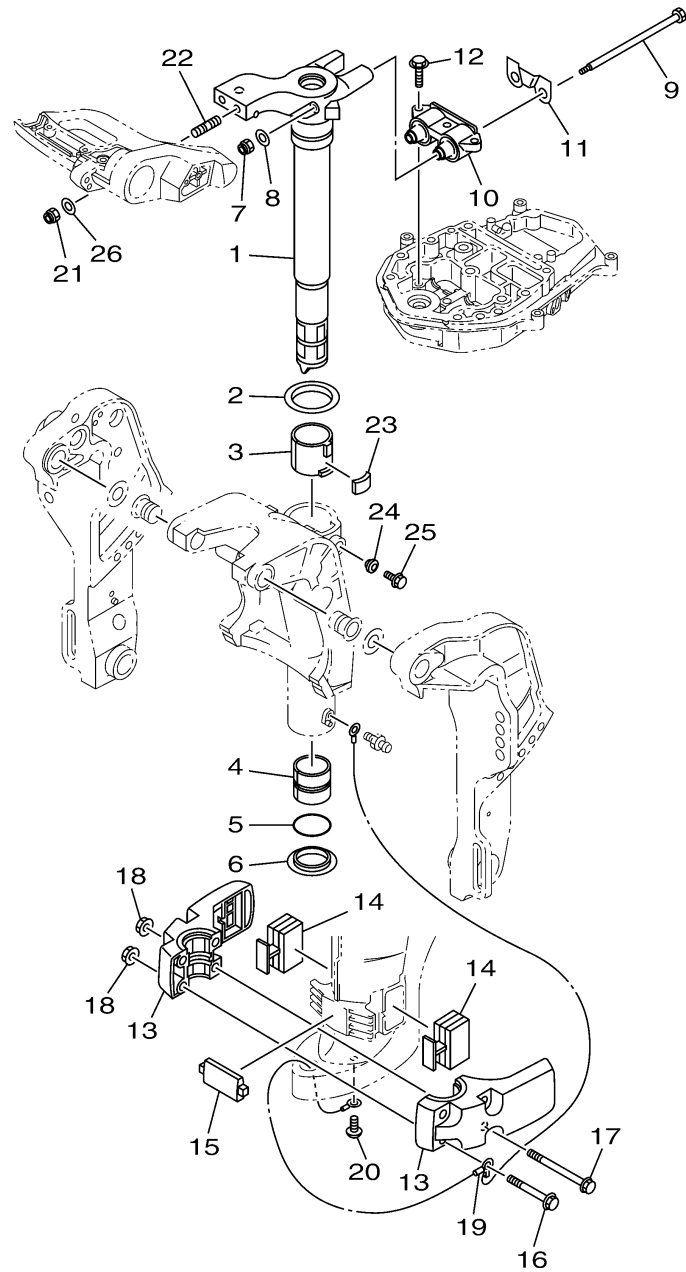

BRACKET 2

FWD
6BP511K-L240

Ref No.	Part Number	Description	Qty	Remarks
1	65W-42511-11-4D	BRACKET, STEERING	1	
2	90209-52M00-00	WASHER	1	
3	90386-52M02-00	BUSH	1	
4	90386-44M03-00	BUSH	1	
5	93210-43MJ0-00	O-RING	1	
6	90386-44M99-00	BUSH	1	
7	90185-08045-00	NUT, SELF-LOCKING	2	
8	92995-08200-00	WASHER	2	
9	90101-08M86-00	BOLT	2	
10	67C-44514-20-94	MOUNT DAMPER, UPPER SIDE	1	
11	66T-44526-30-00	PLATE	1	
12	97575-08530-00	BOLT, WITH WASHER	3	
13	65W-44551-11-4D	HOUSING, LOWER MOUNT RUBBER 1	2	
14	65W-44555-00-00	MOUNT DAMPER, LOWER SIDE	2	
15	65W-44575-01-00	DAMPER, LOWER MOUNT RUBBER	1	
16	97575-10580-00	BOLT, WITH WASHER	2	
17	90119-10M14-00	BOLT, WITH WASHER	2	
18	90179-10M33-00	NUT	4	
19	65W-82127-10-00	WIRE, LEAD 2	1	
20	97885-06008-00	SCREW, PAN HEAD	1	

CONTINUED ON NEXT FRAME >

BRACKET 2

Ref No.	Part Number	Description	Qty	Remarks
21	90185-10051-00	NUT, SELF-LOCKING	2	
22	90116-10M70-00	BOLT, STUD	2	
23	648-42528-00-00	PLATE, FRICTION	1	
24	65W-43373-00-00	SEAL, DAMPER	1	
25	90105-08M76-00	BOLT, FLANGE	1	
26	92995-10600-00	.WASHER	2	

FWD
6BP511K-L240