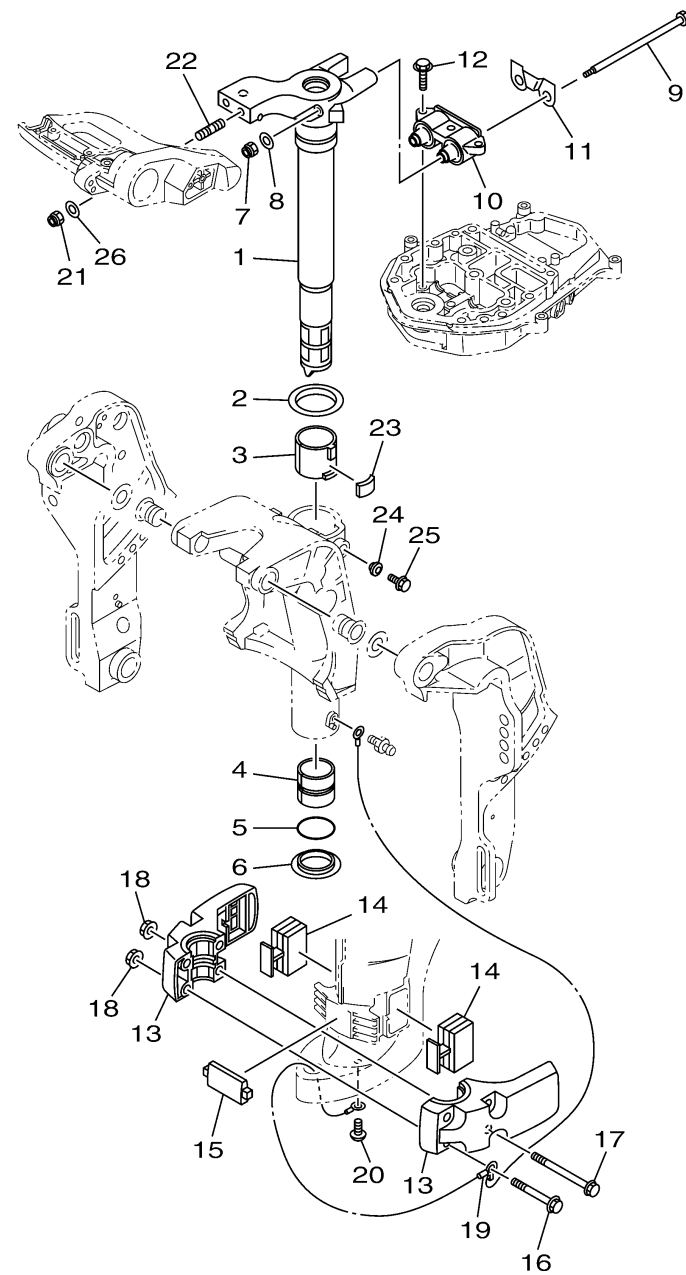

BRACKET 2

FWD
6BP511K-L240

Ref No.	Part Number	Description	Qty	Remarks
1	65W-42511-11-4D	BRACKET, STEERING	1	
2	90209-52M00-00	WASHER	1	
3	90386-52M02-00	BUSH	1	
4	90386-44M03-00	BUSH	1	
5	93210-43MJ0-00	O-RING	1	
6	90386-44M99-00	BUSH	1	
7	90185-08045-00	NUT, SELF-LOCKING	2	
8	92995-08200-00	WASHER	2	
9	90101-08M86-00	BOLT	2	
10	67C-44514-20-94	MOUNT DAMPER, UPPER SIDE	1	
11	66T-44526-30-00	PLATE	1	
12	97575-08530-00	BOLT, WITH WASHER	3	
13	65W-44551-11-4D	HOUSING, LOWER MOUNT RUBBER 1	2	
14	65W-44555-00-00	MOUNT DAMPER, LOWER SIDE	2	
15	65W-44575-01-00	DAMPER, LOWER MOUNT RUBBER	1	
16	97575-10580-00	BOLT, WITH WASHER	2	
17	90119-10M14-00	BOLT, WITH WASHER	2	
18	90179-10M33-00	NUT	4	
19	65W-82127-10-00	WIRE, LEAD 2	1	
20	97885-06008-00	SCREW, PAN HEAD	1	

CONTINUED ON NEXT FRAME >

BRACKET 2

Ref No.	Part Number	Description	Qty	Remarks
21	90185-10051-00	NUT, SELF-LOCKING	2	
22	90116-10M70-00	BOLT, STUD	2	
23	648-42528-00-00	PLATE, FRICTION	1	
24	65W-43373-00-00	SEAL, DAMPER	1	
25	90105-08M76-00	BOLT, FLANGE	1	
26	92995-10600-00	.WASHER	2	

FWD
6BP511K-L240