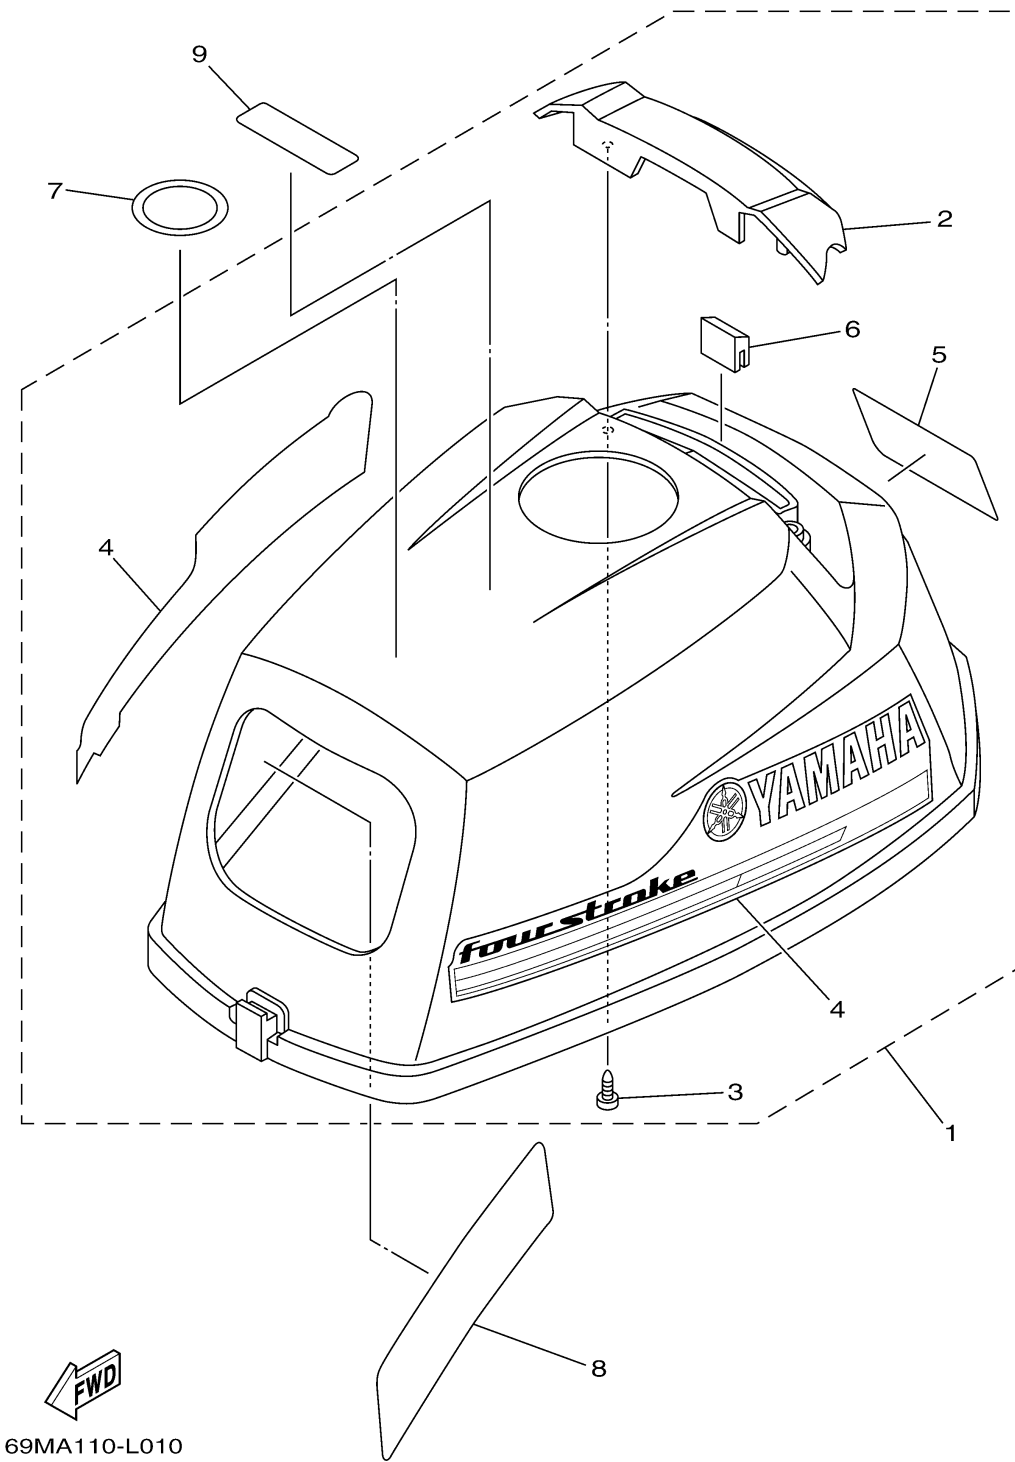

# TOP COWLING

Ref No.	Part Number	Description	Qty	Remarks
1	69M-G2610-30-00	TOP COWLING ASSY	1	
2	69M-G2613-00-00	...MOLDING, AIR DUCT	1	
3	97780-40012-00	...SCREW, TAPPING	2	
4	6S7-W0070-00-00	..GRAPHIC SET	1	
5	69M-42678-30-00	..GRAPHIC, REAR	1	
6	69M-42662-00-00	...DAMPER	1	
7	60R-E3434-00-00	LABEL, CAUTION	1	
8	69M-E4427-40-00	LABEL, INSTRUCTION	1	
9	6S7-42698-40-00	LABEL, WARNING (FUEL)	1	