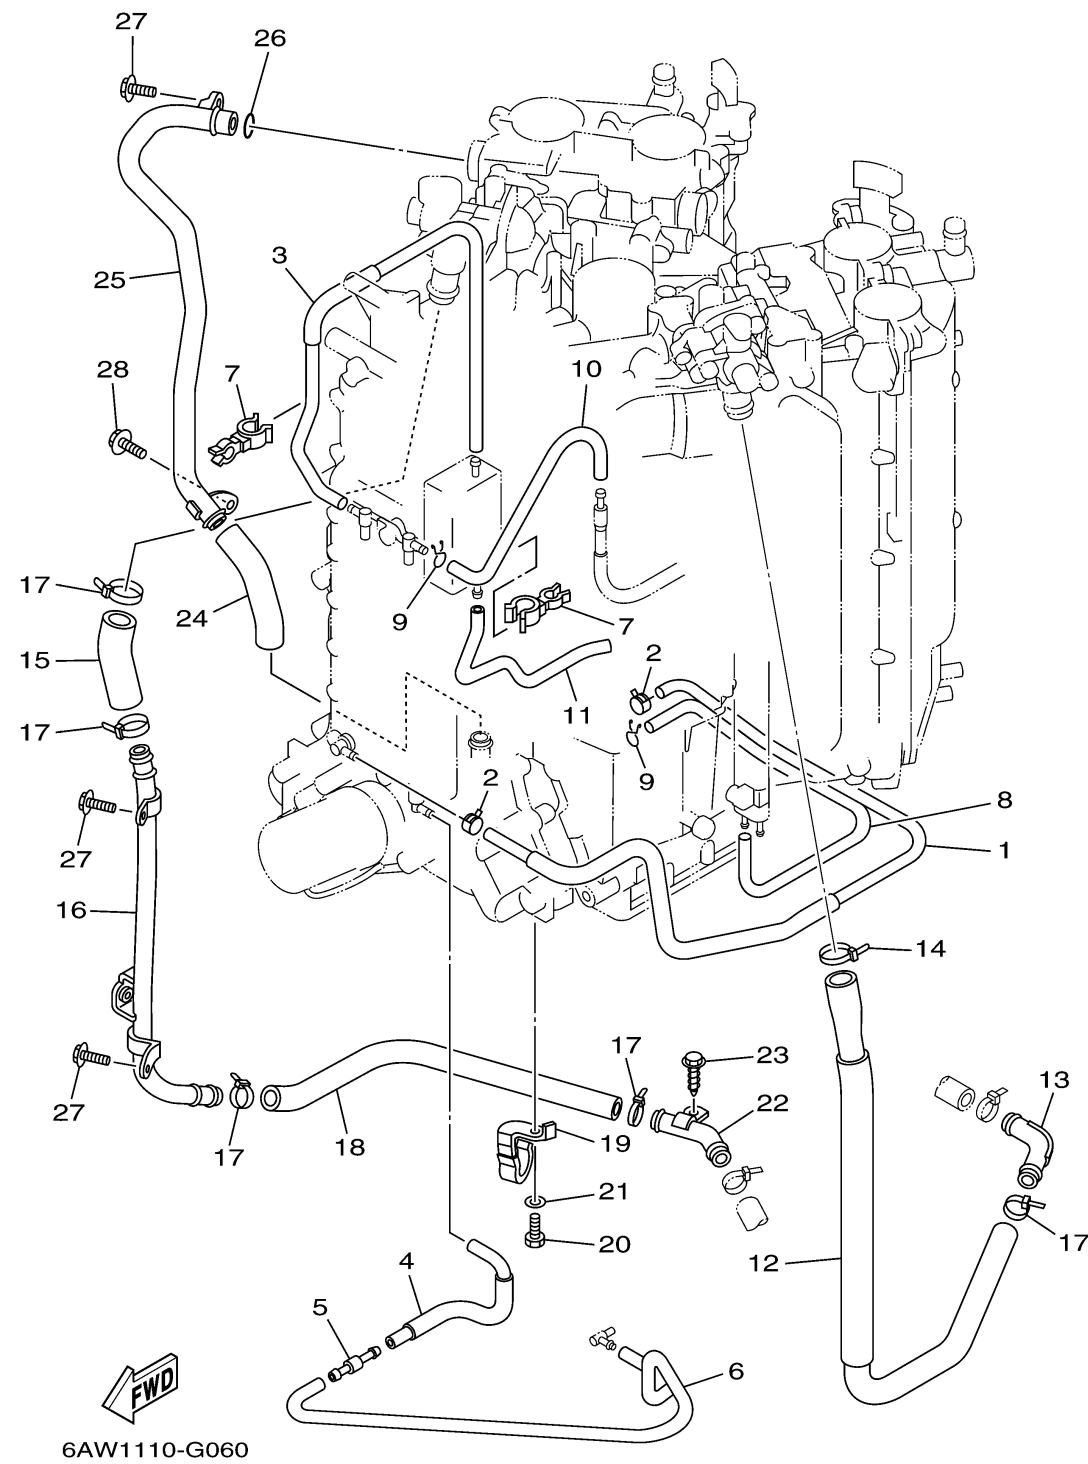

# CYLINDER CRANKCASE 4

Ref No.	Part Number	Description	Qty	Remarks
1	6AW-12576-00-00	HOSE 1	1	
2	90467-11136-00	CLIP	2	
3	6AW-12577-00-00	HOSE 2	1	
4	6AW-12578-00-00	HOSE 3	1	
5	6E5-24379-00-00	PIPE, JOINT 4	1	
6	6AW-12579-00-00	HOSE 4	1	
7	90464-10010-00	CLAMP	2	
8	90445-09111-00	HOSE	1	
9	90467-08M10-00	CLIP	2	
10	6AW-12483-00-00	PIPE 3	1	
11	6AW-12482-00-00	PIPE 2	1	
12	6AW-1243A-00-00	HOSE 1	1	
13	6AW-12477-00-00	PIPE 7	1	
14	90465-11M59-00	CLAMP	1	
15	6AW-1243E-00-00	HOSE 2	1	
16	6AW-12484-00-00	PIPE 4	1	
17	90465-11M59-00	CLAMP	5	
18	6AW-1244G-00-00	HOSE, 4	1	
19	6AW-12491-00-00	CLAMP 1	1	
20	97095-06014-00	BOLT	1	

CONTINUED ON NEXT FRAME >

# CYLINDER CRANKCASE 4

Ref No.	Part Number	Description	Qty	Remarks
21	92995-06600-00	WASHER	1	
22	6AW-12476-00-00	PIPE 6	1	
23	90109-06M86-00	BOLT	1	
24	6AW-1244J-00-00	HOSE 6	1	
25	6AW-11378-00-00	HOSE 2	1	
26	93210-207A0-00	O-RING	1	
27	95885-06014-00	BOLT, FLANGE	3	
28	95885-06010-00	BOLT, FLANGE	1	