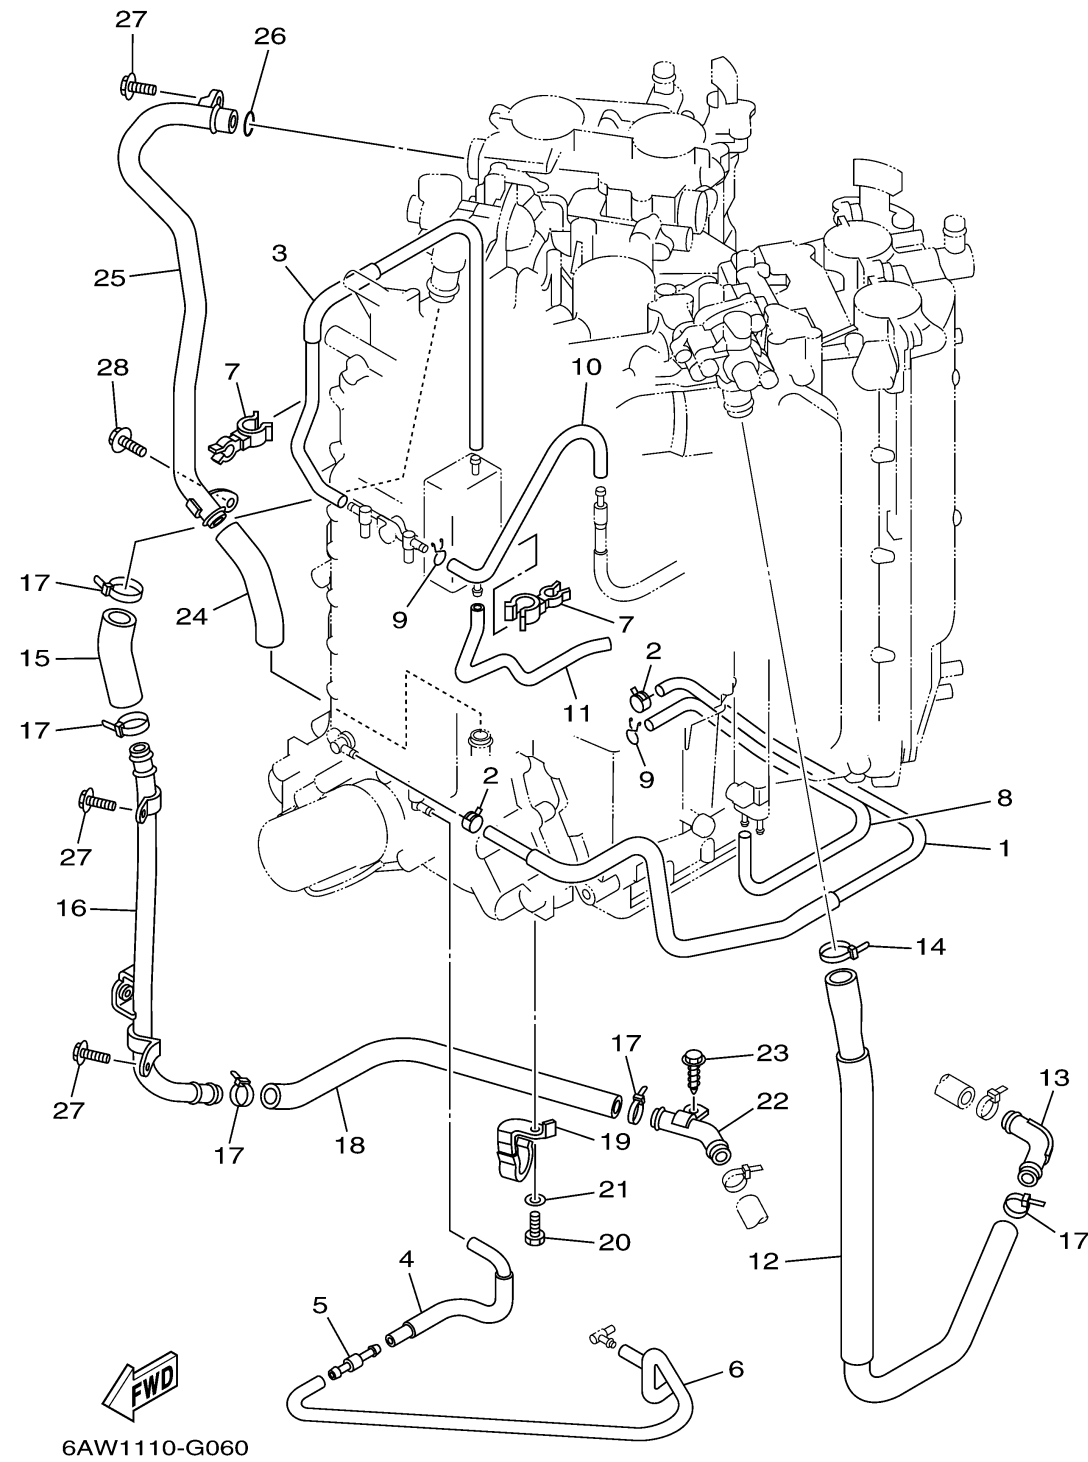

# CYLINDER CRANKCASE 4

Ref No.	Part Number	Description	Qty	Remarks
1	6AW-12576-00-00	HOSE 1	1	
2	90467-11136-00	CLIP	2	
3	6AW-12577-00-00	HOSE 2	1	
4	6AW-12578-00-00	HOSE 3	1	
5	6E5-24379-00-00	PIPE, JOINT 4	1	
6	6AW-12579-00-00	HOSE 4	1	
7	90464-10010-00	CLAMP	2	
8	90445-09111-00	HOSE	1	
9	90467-08M10-00	CLIP	2	
10	6AW-12483-00-00	PIPE 3	1	
11	6AW-12482-00-00	PIPE 2	1	
12	6AW-1243A-00-00	HOSE 1	1	
13	6AW-12477-00-00	PIPE 7	1	
14	90465-11M59-00	CLAMP	1	
15	6AW-1243E-00-00	HOSE 2	1	
16	6AW-12484-00-00	PIPE 4	1	
17	90465-11M59-00	CLAMP	5	
18	6AW-1244G-00-00	HOSE, 4	1	
19	6AW-12491-00-00	CLAMP 1	1	
20	97095-06014-00	BOLT	1	

CONTINUED ON NEXT FRAME >

# CYLINDER CRANKCASE 4

Ref No.	Part Number	Description	Qty	Remarks
21	92995-06600-00	WASHER	1	
22	6AW-12476-00-00	PIPE 6	1	
23	90109-06M86-00	BOLT	1	
24	6AW-1244J-00-00	HOSE 6	1	
25	6AW-11378-00-00	HOSE 2	1	
26	93210-207A0-00	O-RING	1	
27	95885-06014-00	BOLT, FLANGE	3	
28	95885-06010-00	BOLT, FLANGE	1	