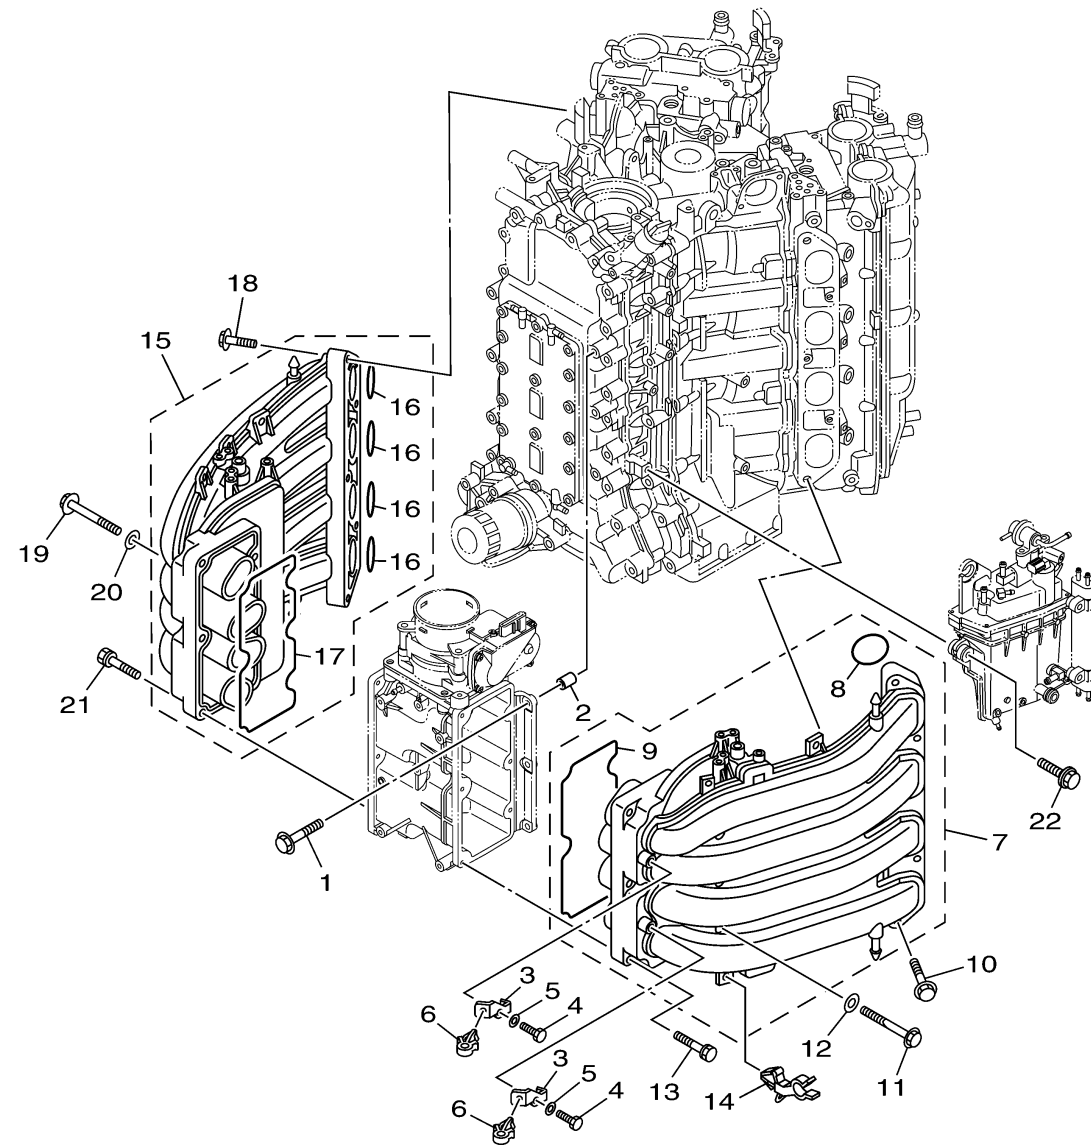

INTAKE 1

Ref No.	Part Number	Description	Qty	Remarks
1	95875-08035-00	BOLT, FLANGE	6	
2	99530-10114-00	PIN, DOWEL	2	
3	6AW-13782-00-00	STAY	2	
4	97095-06012-00	BOLT	2	
5	92995-06600-00	WASHER	2	
6	90464-09023-00	CLAMP	2	
7	6AW-13641-00-00	MANIFOLD 1	1	
8	6AW-13645-00-00	..GASKET, MANIFOLD 1	4	
9	6AW-13646-00-00	..GASKET, MANIFOLD 2	1	
10	97575-08540-00	BOLT, WITH WASHER	5	
11	90105-06149-00	BOLT, FLANGE	3	
12	92990-06200-00	..WASHER, PLAIN	3	
13	90119-06MA6-00	BOLT, WITH WASHER	3	
14	90464-17006-00	CLAMP	2	
15	6AW-13641-00-00	MANIFOLD 1	1	
16	6AW-13645-00-00	..GASKET, MANIFOLD 1	4	
17	6AW-13646-00-00	..GASKET, MANIFOLD 2	1	
18	97575-08540-00	BOLT, WITH WASHER	5	
19	90105-06149-00	BOLT, FLANGE	3	
20	92990-06200-00	..WASHER, PLAIN	3	

CONTINUED ON NEXT FRAME >

6AW2010-H080

INTAKE 1

Ref No.	Part Number	Description	Qty	Remarks
21	90119-06MA6-00	BOLT, WITH WASHER	3	
22	90119-06M24-00	BOLT, WITH WASHER	4	

6AW2010-H080