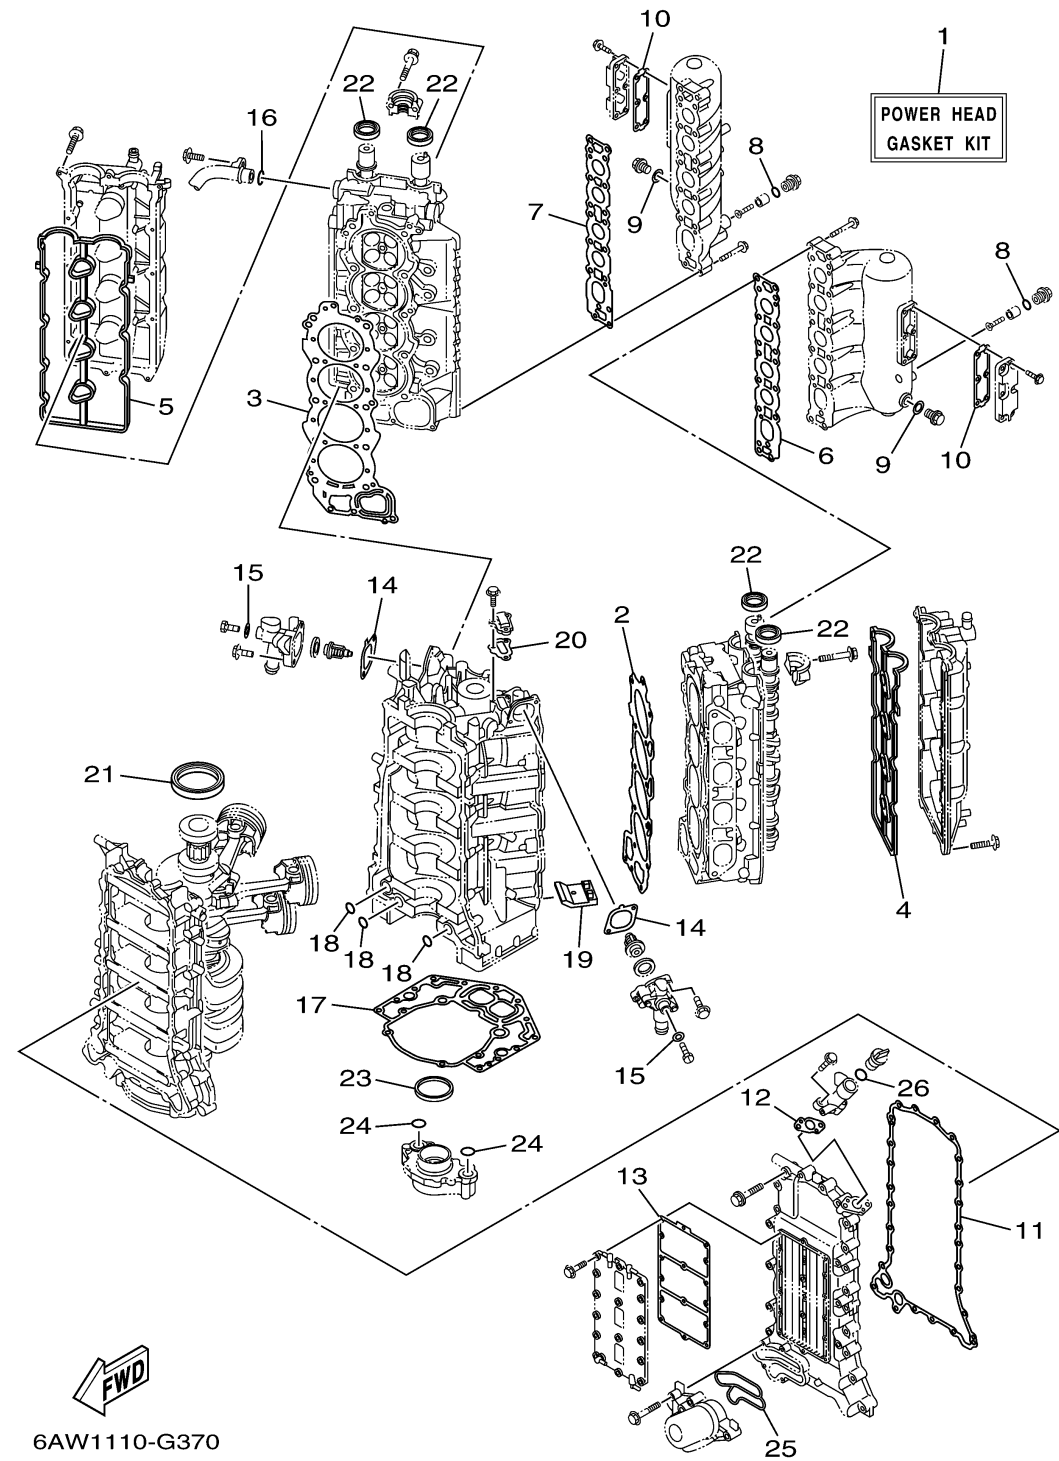

REPAIR KIT 1

6AW1110-G370

Ref No.	Part Number	Description	Qty	Remarks
1	6AW-W0001-00-00	POWER HEAD GASKET KIT	1	
2	6AW-11181-00-00	..GASKET, CYLINDER HEAD 1	1	
3	6AW-11182-00-00	..GASKET, CYLINDER HEAD 2	1	
4	6AW-11193-00-00	..GASKET, HEAD COVER 1	1	
5	6AW-11194-00-00	..GASKET, HEAD COVER 2	1	
6	6AW-14613-00-00	..GASKET, EXHAUST PIPE	1	
7	6AW-14623-00-00	..GASKET, EXHAUST PIPE	1	
8	93210-19758-00	..O-RING	2	
9	90430-18130-00	..GASKET	2	
10	6AW-11195-00-00	..GASKET	2	
11	6AW-15451-00-00	..GASKET, CRANKCASE COVER 1	1	
12	6AW-15364-00-00	..GASKET, OIL PLUG	1	
13	6AW-15461-00-00	..GASKET, CRANKCASE COVER 2	1	
14	6AW-12427-00-00	..GASKET, HOUSING COVER 1	2	
15	90430-05002-00	..GASKET	2	
16	93210-207A0-00	..O-RING	1	
17	6AW-11351-00-00	..GASKET, CYLINDER	1	
18	93210-26658-00	..O-RING	3	
19	6AW-14664-00-00	..GROMMET, WATER SHUT	2	
20	6AW-11381-00-00	..GASKET 1	1	

CONTINUED ON NEXT FRAME >

REPAIR KIT 1

Ref No.	Part Number	Description	Qty	Remarks
21	93102-85004-00	..OIL SEAL	1	
22	93102-38008-00	..OIL SEAL	4	
23	69J-11355-00-00	..SEAL, CYLINDER 1	1	
24	93210-26658-00	..O-RING	2	
25	6AW-13477-00-00	..GASKET	1	
26	93210-24M79-00	..O-RING	1	