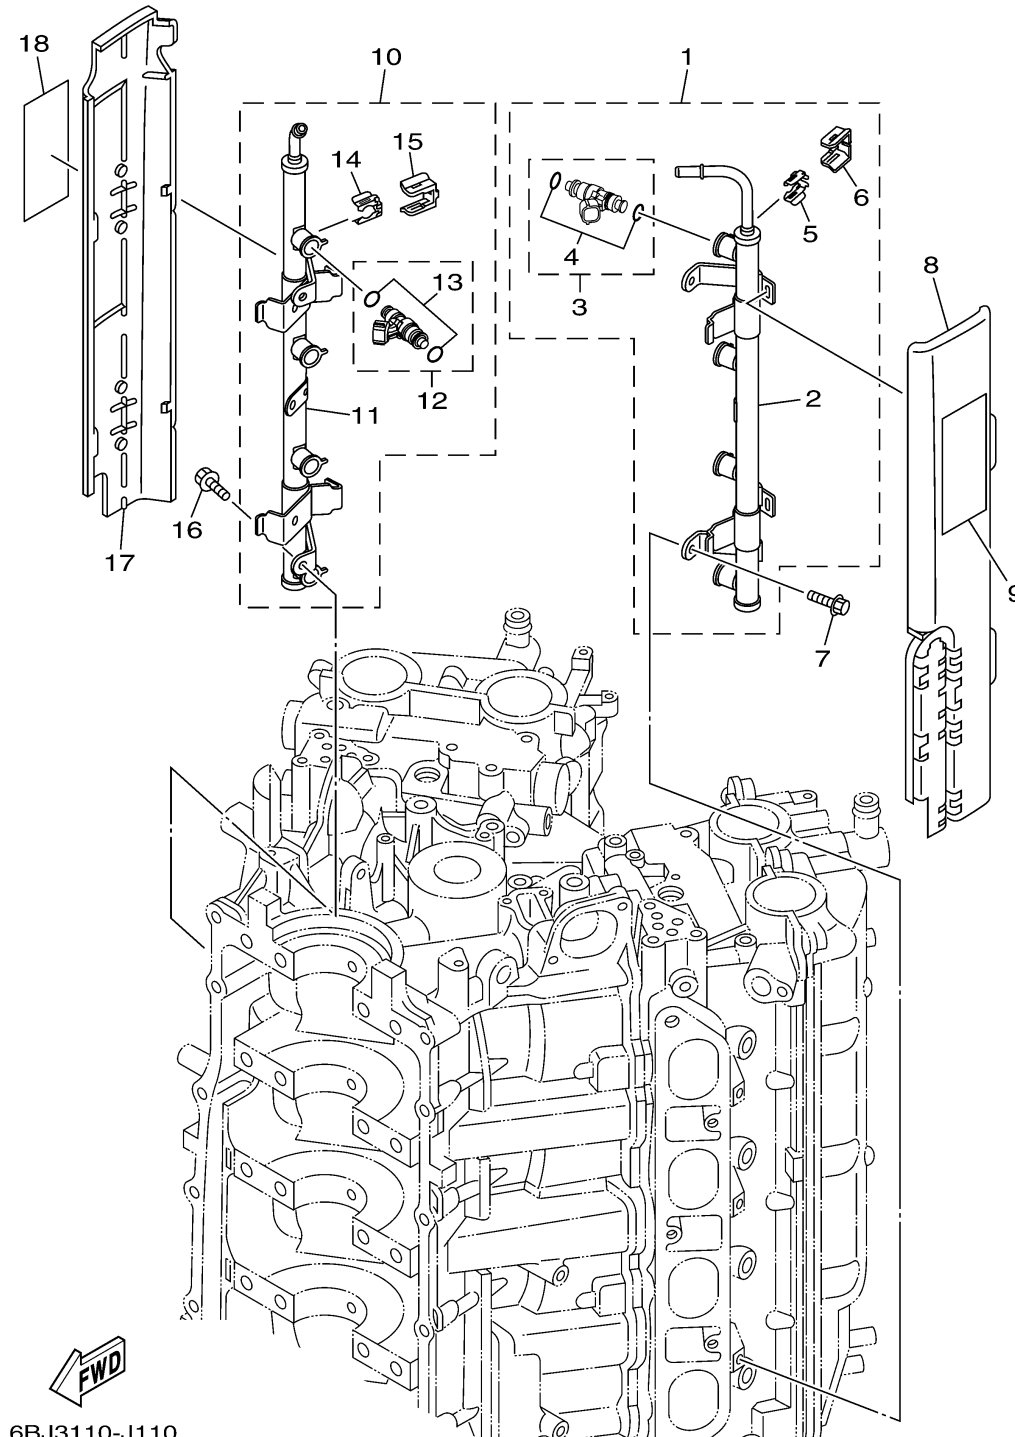

# THROTTLE BODY ASSY 2

6BJ3110-J110

Ref No.	Part Number	Description	Qty	Remarks
1	6AW-13160-00-00	DELIVERY PIPE ASSY 1	1	
2	6AW-13161-00-00	..PIPE, DELIVERY 1	1	
3	6AW-13761-00-00	. INJECTOR	4	
4	6AW-1410B-00-00	...PACKING KIT	1	
5	6AW-13577-00-00	..CLIP	4	
6	6AW-13767-00-00	..CAP, INJECTOR	4	
7	95875-06016-00	BOLT, FLANGE	2	
8	6AW-13564-00-00	COVER, MANIFOLD	1	
9	6AW-13889-00-00	LABEL	1	
10	6AW-13170-00-00	DELIVERY PIPE ASSY 2	1	
11	6AW-13171-00-00	..PIPE, DELIVERY 2	1	
12	6AW-13761-00-00	. INJECTOR	4	
13	6AW-1410B-00-00	...PACKING KIT	1	
14	6AW-13577-00-00	..CLIP	4	
15	6AW-13767-00-00	..CAP, INJECTOR	4	
16	95875-06016-00	BOLT, FLANGE	2	
17	6AW-13594-00-00	COVER, MANIFOLD 2	1	
18	6AW-13889-10-00	LABEL	1	