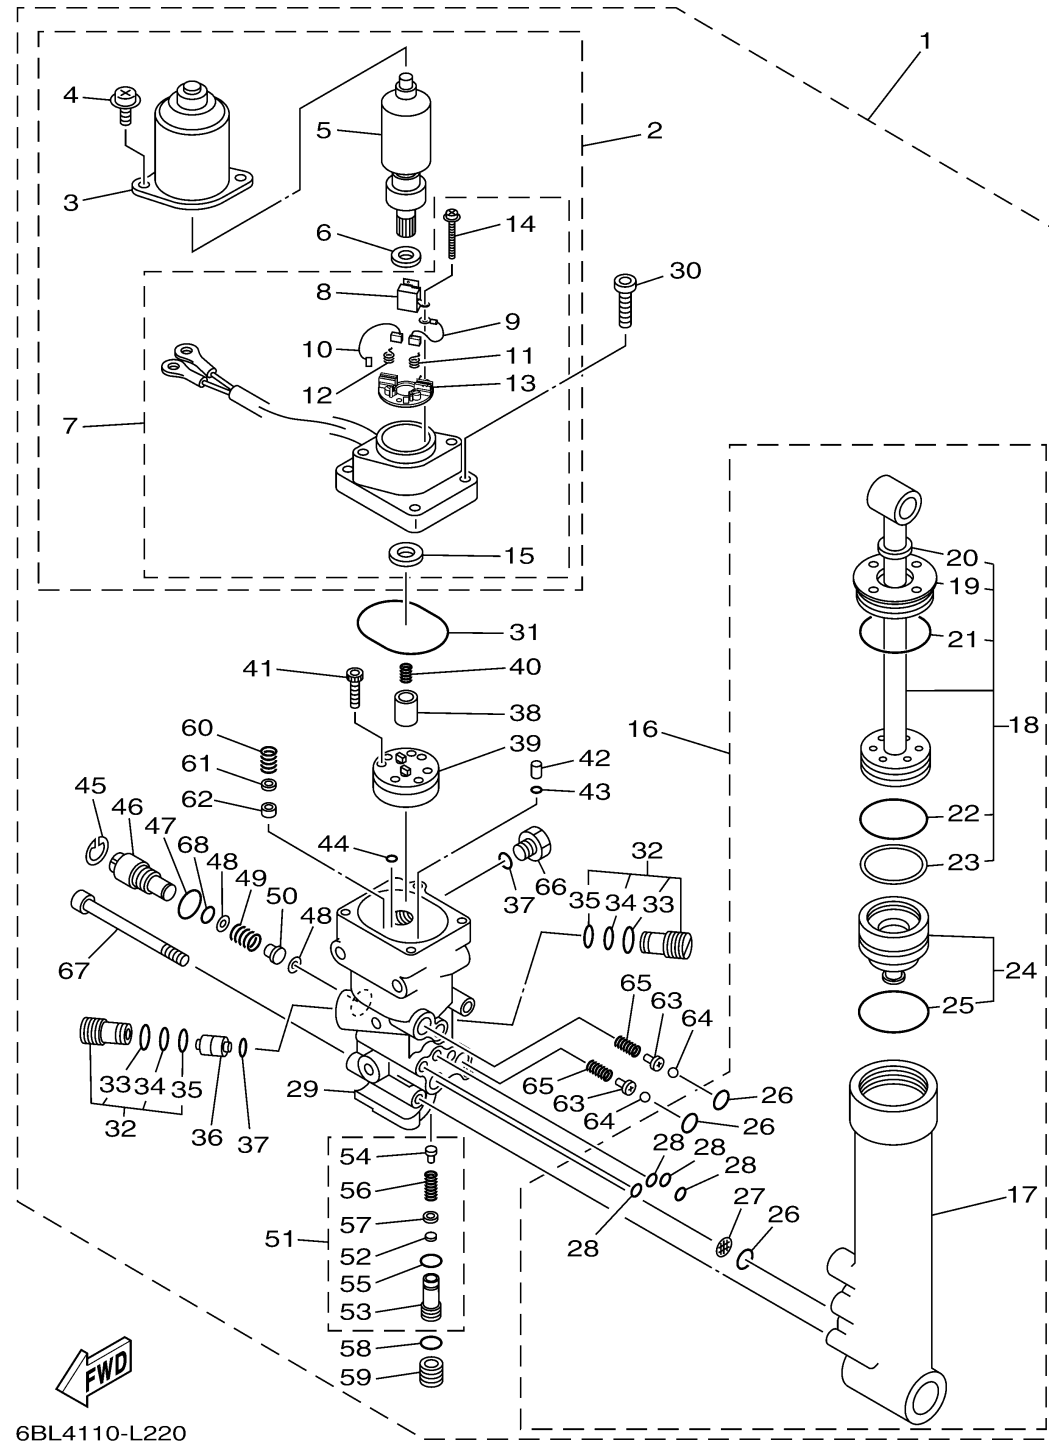

# POWER TRIM TILT ASSY

6BL4110-L220

Ref No.	Part Number	Description	Qty	Remarks
1	67C-43800-01-8D	POWER TRIM & TILT ASSY	1	
2	67C-43880-01-00	..MOTOR ASSY	1	
3	65W-43804-01-00	...STATOR ASSY	1	
4	65W-43887-01-00	...BOLT	2	
5	65W-43805-01-00	...ARMATURE ASSY	1	
6	65W-4387G-00-00	...WASHER	1	
7	67C-43881-01-00	...FRAME, END	1	
8	65W-82181-00-00	...CIRCUIT BREAKER COMP.	1	
9	65W-43892-01-00	...BRUSH 2	1	
10	65W-43891-01-00	...BRUSH 1	1	
11	65W-4386K-01-00	...SPRING, BRUSH	1	
12	65W-4386L-00-00	...SPRING, BRUSH 2	1	
13	65W-4380F-01-00	...PLATE, BRUSH HOLDER	1	
14	65W-43879-01-00	...SCREW, WITH WASHER	2	
15	65W-43882-01-00	...OIL SEAL	1	
16	67C-43840-00-00	..POWER TILT ASSY	1	
17	65W-4380K-00-00	...CYLINDER, TILT SUB ASSY	1	
18	67C-43810-00-00	...TILT PISTON SUB ASSY	1	
19	65W-43811-00-00	...SCREW, CYLINDER END	1	
20	65W-43812-00-00	...SEAL, DUST	1	

# POWER TRIM TILT ASSY

Ref No.	Part Number	Description	Qty	Remarks
61	6H1-43844-10-00	. .PIN, VALVE SUPPORT	1	
62	6H1-4384F-10-00	. .SEAL, MAIN VALVE	1	
63	65W-4386A-00-00	. .PIN, ABSORBER VALVE	2	
64	93501-08001-00	. .BALL	2	
65	65W-43853-00-00	. .SPRING, MAIN VALVE	2	
66	6H1-43829-00-00	. .PLUG, RESERVOIR	1	
67	62X-43878-00-00	. .BOLT, SOCKET	3	
68	93210-10M74-00	. .O-RING	1	