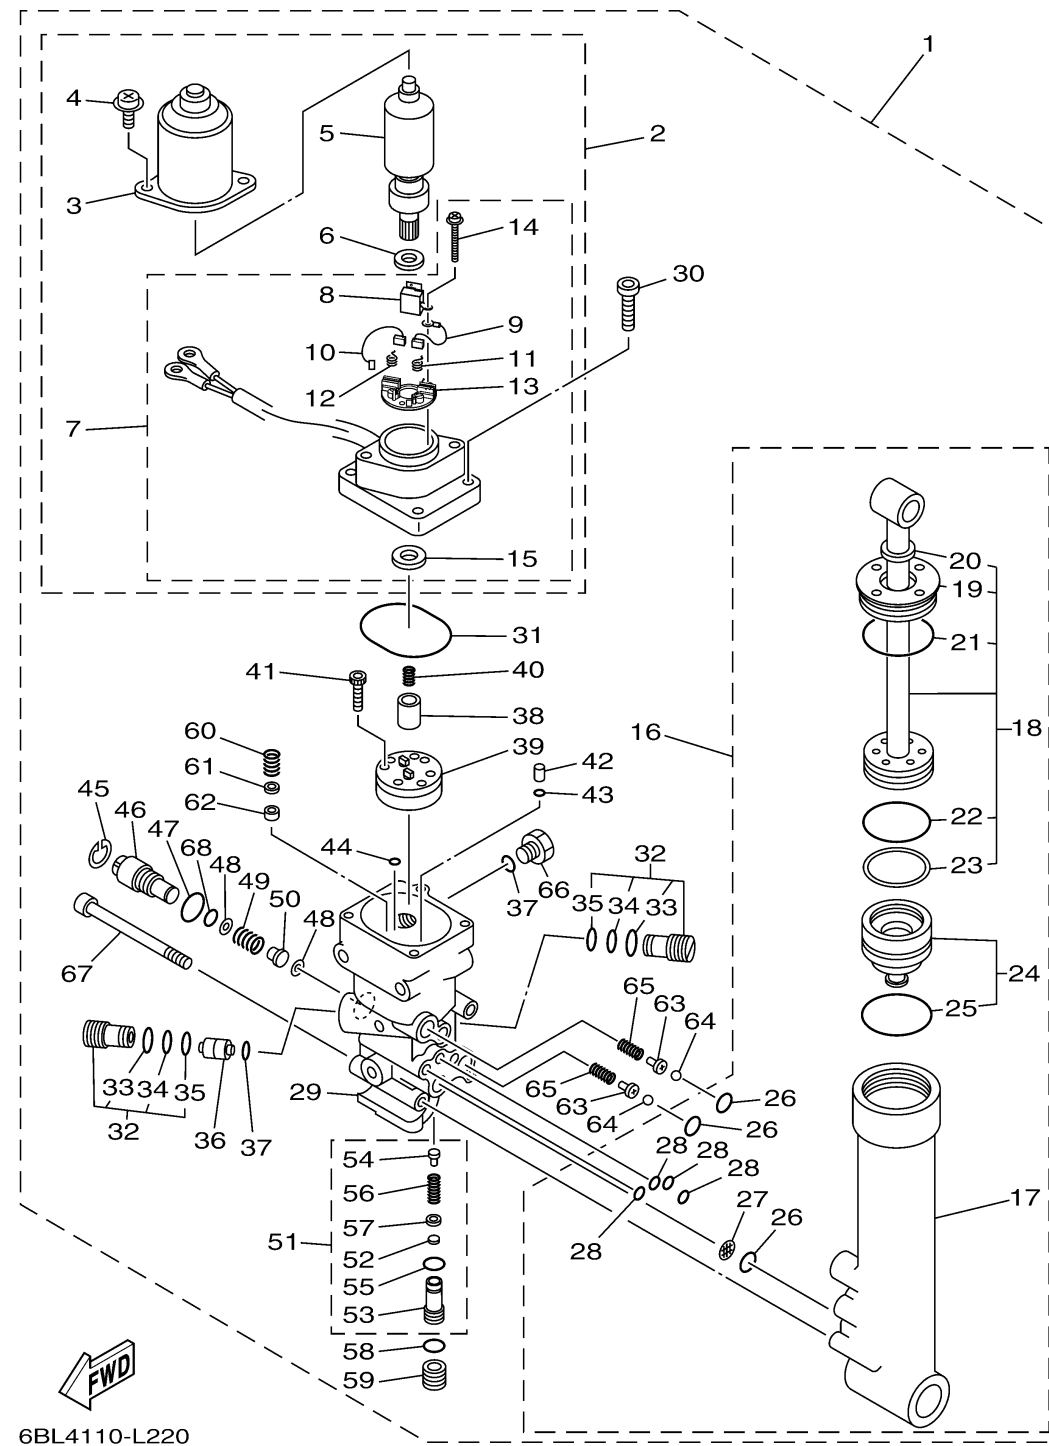

# POWER TRIM TILT ASSY

Ref No.	Part Number	Description	Qty	Remarks
21	65W-43865-00-00	...O-RING	1	
22	6H1-43861-10-00	...O-RING	1	
23	65W-43871-00-00	...RING, BACK UP	1	
24	65W-4381B-00-00	...FREE PISTON SUB ASSY	1	
25	6H1-43861-10-00	...O-RING	1	
26	93210-11368-00	...O-RING	3	
27	6H1-43816-00-00	.. FILTER 1	1	
28	93210-064A5-00	..O-RING	4	
29	67C-4380L-00-00	..HOUSING, TRIM & TILT SUB ASSY	1	
30	65W-43888-00-00	.. BOLT, SOCKET	4	
31	93210-50768-00	..O-RING	1	
32	6T4-43802-03-00	.. VALVE SUB ASSY	2	
33	6H1-43866-01-00	...O-RING	1	
34	93210-10M74-00	.. O-RING	1	
35	93210-12N52-00	...O-RING	1	
36	62X-43841-00-00	..PISTON, SHUTTLE	1	
37	93210-09165-00	.. O-RING	2	
38	65W-43831-00-00	..CONNECTOR, SHAFT	1	
39	65W-43830-00-00	..GEAR PUMP ASSY	1	
40	6T4-43853-00-00	..SPRING, MAIN VALVE	1	

# POWER TRIM TILT ASSY

Ref No.	Part Number	Description	Qty	Remarks
61	6H1-43844-10-00	. .PIN, VALVE SUPPORT	1	
62	6H1-4384F-10-00	. .SEAL, MAIN VALVE	1	
63	65W-4386A-00-00	. .PIN, ABSORBER VALVE	2	
64	93501-08001-00	. .BALL	2	
65	65W-43853-00-00	. .SPRING, MAIN VALVE	2	
66	6H1-43829-00-00	. .PLUG, RESERVOIR	1	
67	62X-43878-00-00	. .BOLT, SOCKET	3	
68	93210-10M74-00	. .O-RING	1	