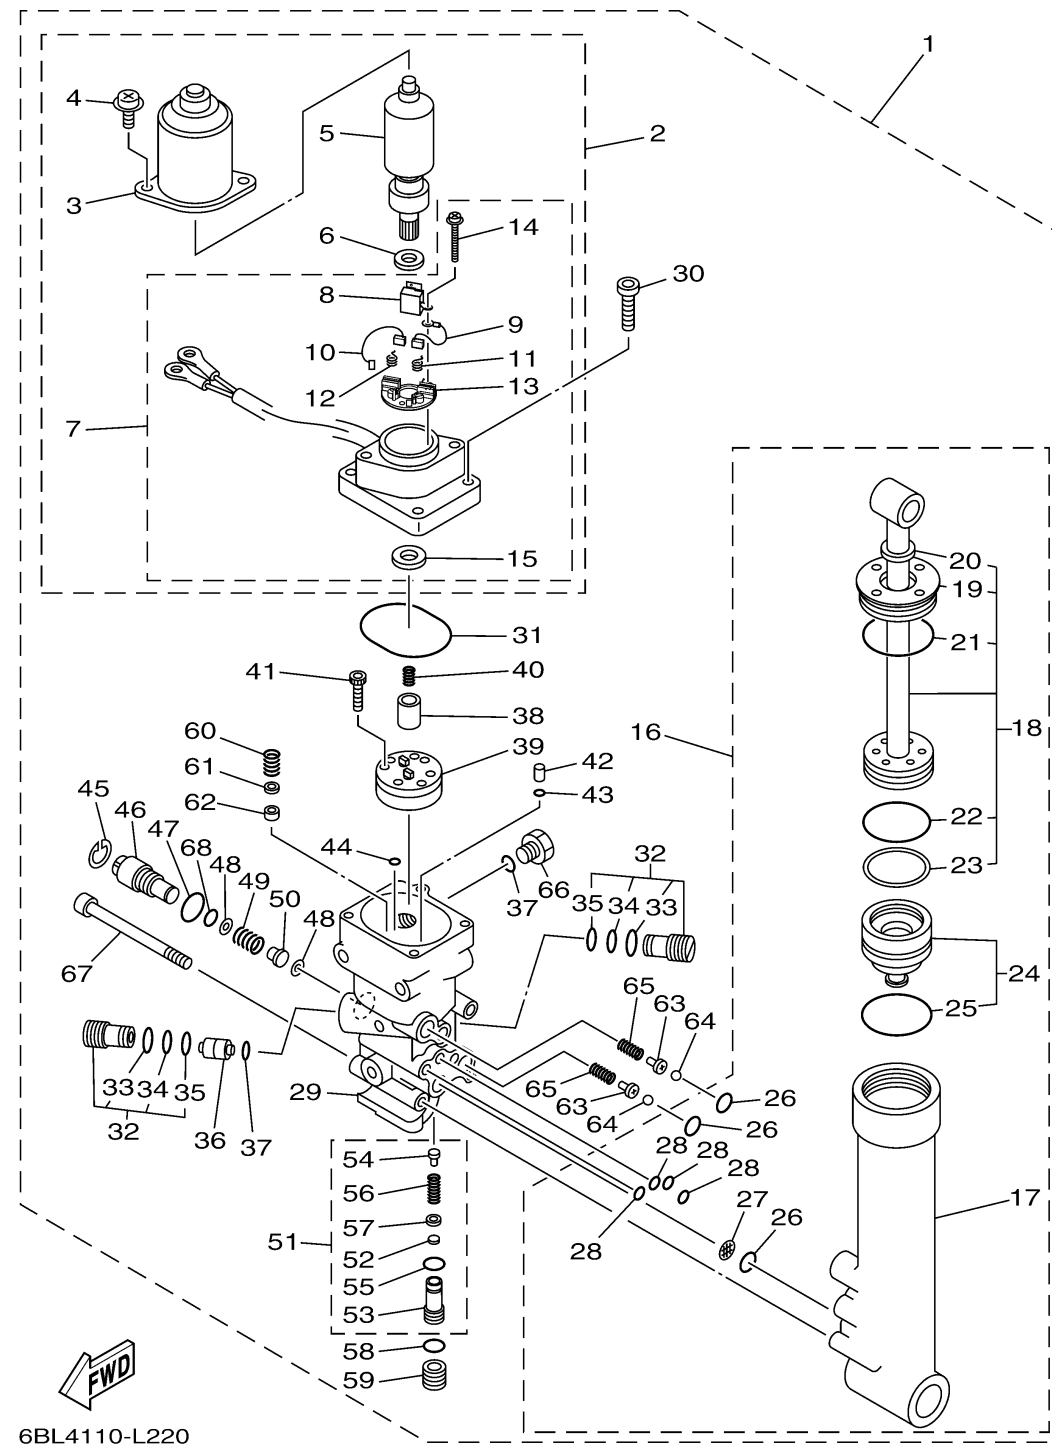

POWER TRIM TILT ASSY

Ref No.	Part Number	Description	Qty	Remarks
21	65W-43865-00-00	...O-RING	1	
22	6H1-43861-10-00	...O-RING	1	
23	65W-43871-00-00	...RING, BACK UP	1	
24	65W-4381B-00-00	...FREE PISTON SUB ASSY	1	
25	6H1-43861-10-00	...O-RING	1	
26	93210-11368-00	...O-RING	3	
27	6H1-43816-00-00	.. FILTER 1	1	
28	93210-064A5-00	..O-RING	4	
29	67C-4380L-00-00	..HOUSING, TRIM & TILT SUB ASSY	1	
30	65W-43888-00-00	.. BOLT, SOCKET	4	
31	93210-50768-00	..O-RING	1	
32	6T4-43802-03-00	.. VALVE SUB ASSY	2	
33	6H1-43866-01-00	...O-RING	1	
34	93210-10M74-00	.. O-RING	1	
35	93210-12N52-00	...O-RING	1	
36	62X-43841-00-00	..PISTON, SHUTTLE	1	
37	93210-09165-00	.. O-RING	2	
38	65W-43831-00-00	..CONNECTOR, SHAFT	1	
39	65W-43830-00-00	..GEAR PUMP ASSY	1	
40	6T4-43853-00-00	..SPRING, MAIN VALVE	1	

CONTINUED ON NEXT FRAME >