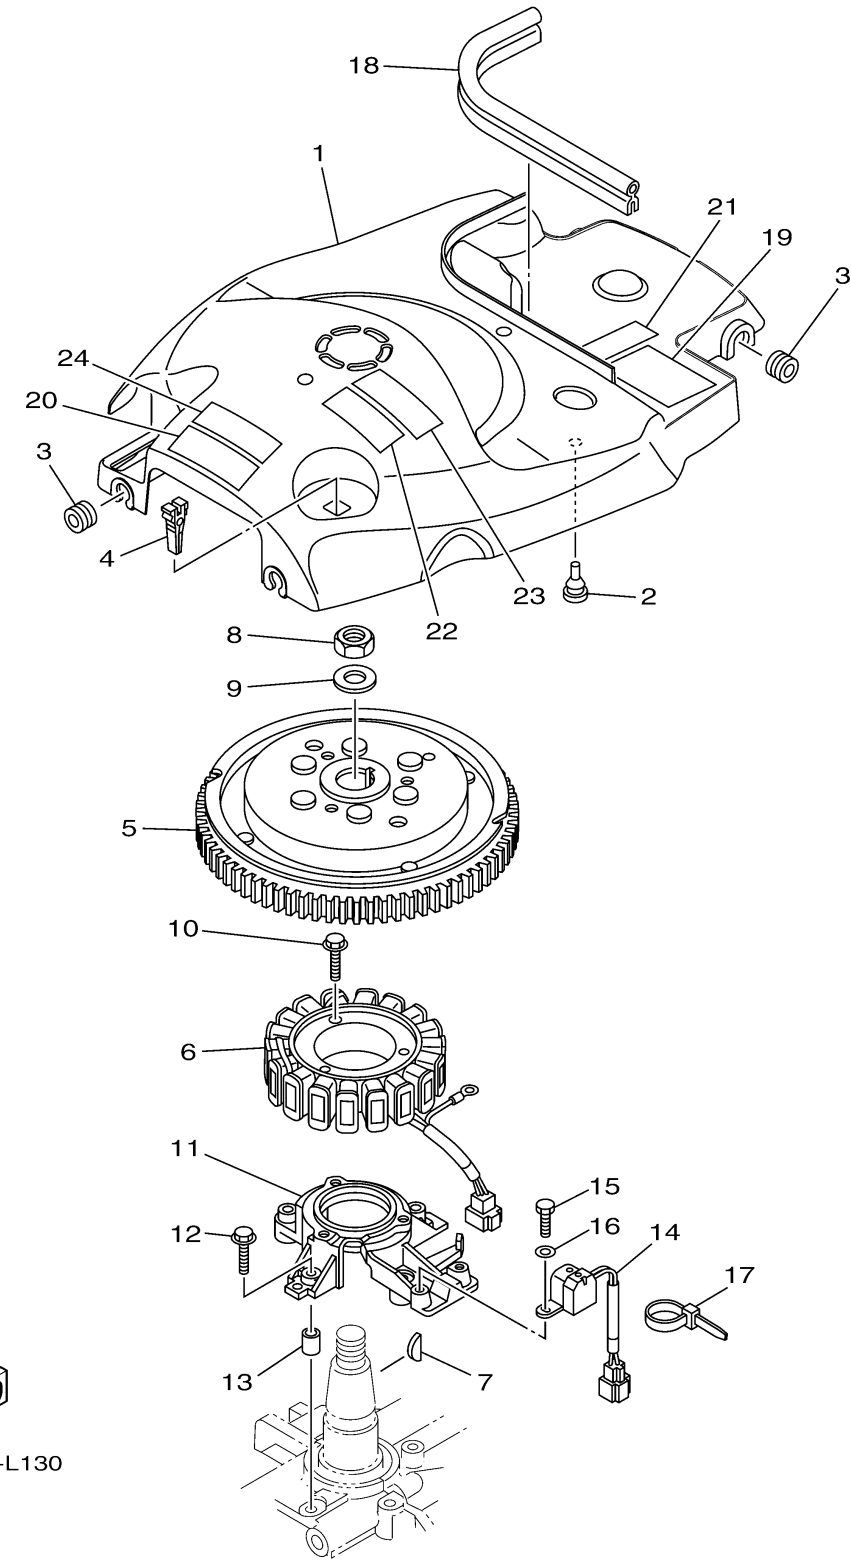

GENERATOR

FWD
6CJ2110-L130

Ref No.	Part Number	Description	Qty	Remarks
1	6CJ-81337-00-00	COVER, FLYWHEEL	1	
2	90480-06M19-00	GROMMET	1	
3	90480-12314-00	GROMMET	4	
4	67F-2812A-00-00	.PULLER, FUSE	1	
5	6C5-81450-00-00	ROTOR ASSY	1	
6	6C5-81410-01-00	STATOR ASSY	1	
7	6H4-11545-00-00	KEY, WOODRUFF	1	
8	90170-20137-00	NUT	1	
9	90201-21M18-00	WASHER, PLATE	1	
10	95023-06030-00	BOLT	3	
11	6C5-85561-00-00	BASE, MAGNETO	1	
12	95023-06030-00	BOLT	4	
13	99530-08012-00	PIN, DOWEL	2	
14	62Y-85580-00-00	COIL, PULSER	1	
15	97095-05012-00	BOLT	2	
16	92995-05600-00	WASHER	2	
17	90465-13M97-00	CLAMP	1	
18	6BG-42617-00-00	DAMPER, FORM	1	
19	62Y-83626-00-00	MARK 6	1	
20	6CJ-81919-00-00	GRAPHIC, REGULATOR	1	

CONTINUED ON NEXT FRAME >

GENERATOR

Ref No.	Part Number	Description	Qty	Remarks
21	6C5-13437-42-00	MARK, CAUTION	1	
22	6AH-81995-40-00	LABEL, WARNING	1	
23	6AH-81994-40-00	LABEL, SAFETY	1	
24	6AG-81996-00-00	MARK	1	

 6CJ2110-L130