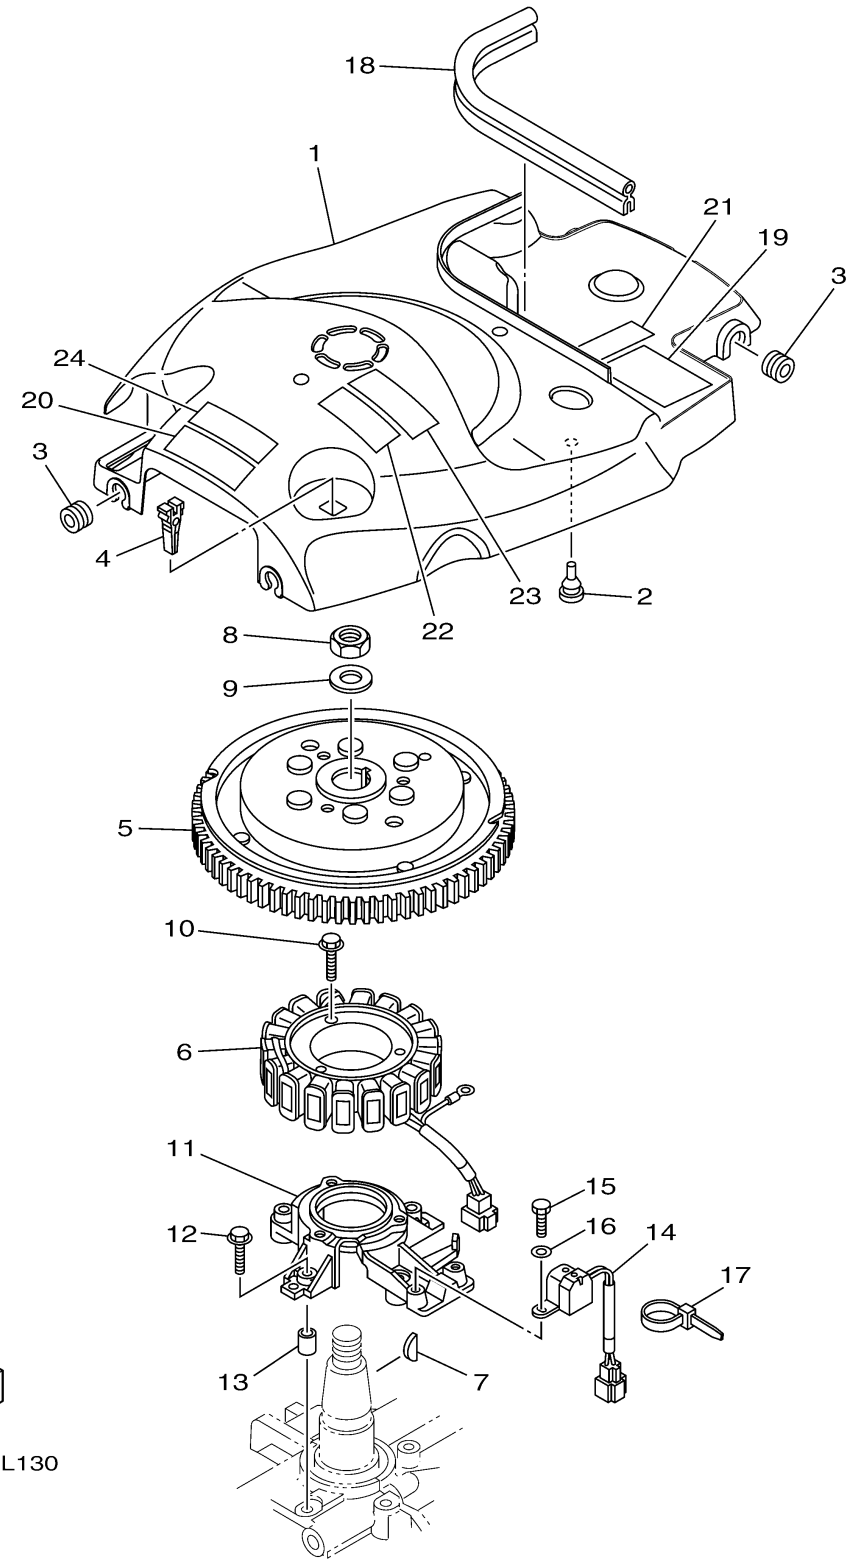

GENERATOR

FWD
6CJ2110-L130

Ref No.	Part Number	Description	Qty	Remarks
1	6CJ-81337-00-00	COVER, FLYWHEEL	1	
2	90480-06M19-00	GROMMET	1	
3	90480-12314-00	GROMMET	4	
4	67F-2812A-00-00	.PULLER, FUSE	1	
5	6C5-81450-00-00	ROTOR ASSY	1	
6	6C5-81410-01-00	STATOR ASSY	1	
7	6H4-11545-00-00	KEY, WOODRUFF	1	
8	90170-20137-00	NUT	1	
9	90201-21M18-00	WASHER, PLATE	1	
10	95023-06030-00	BOLT	3	
11	6C5-85561-00-00	BASE, MAGNETO	1	
12	95023-06030-00	BOLT	4	
13	99530-08012-00	PIN, DOWEL	2	
14	62Y-85580-00-00	COIL, PULSER	1	
15	97095-05012-00	BOLT	2	
16	92995-05600-00	WASHER	2	
17	90465-13M97-00	CLAMP	1	
18	6BG-42617-00-00	DAMPER, FORM	1	
19	62Y-83626-00-00	MARK 6	1	
20	6CJ-81919-00-00	GRAPHIC, REGULATOR	1	

CONTINUED ON NEXT FRAME >

GENERATOR

Ref No.	Part Number	Description	Qty	Remarks
21	6C5-13437-42-00	MARK, CAUTION	1	
22	6AH-81995-40-00	LABEL, WARNING	1	
23	6AH-81994-40-00	LABEL, SAFETY	1	
24	6AG-81996-00-00	MARK	1	

 6CJ2110-L130