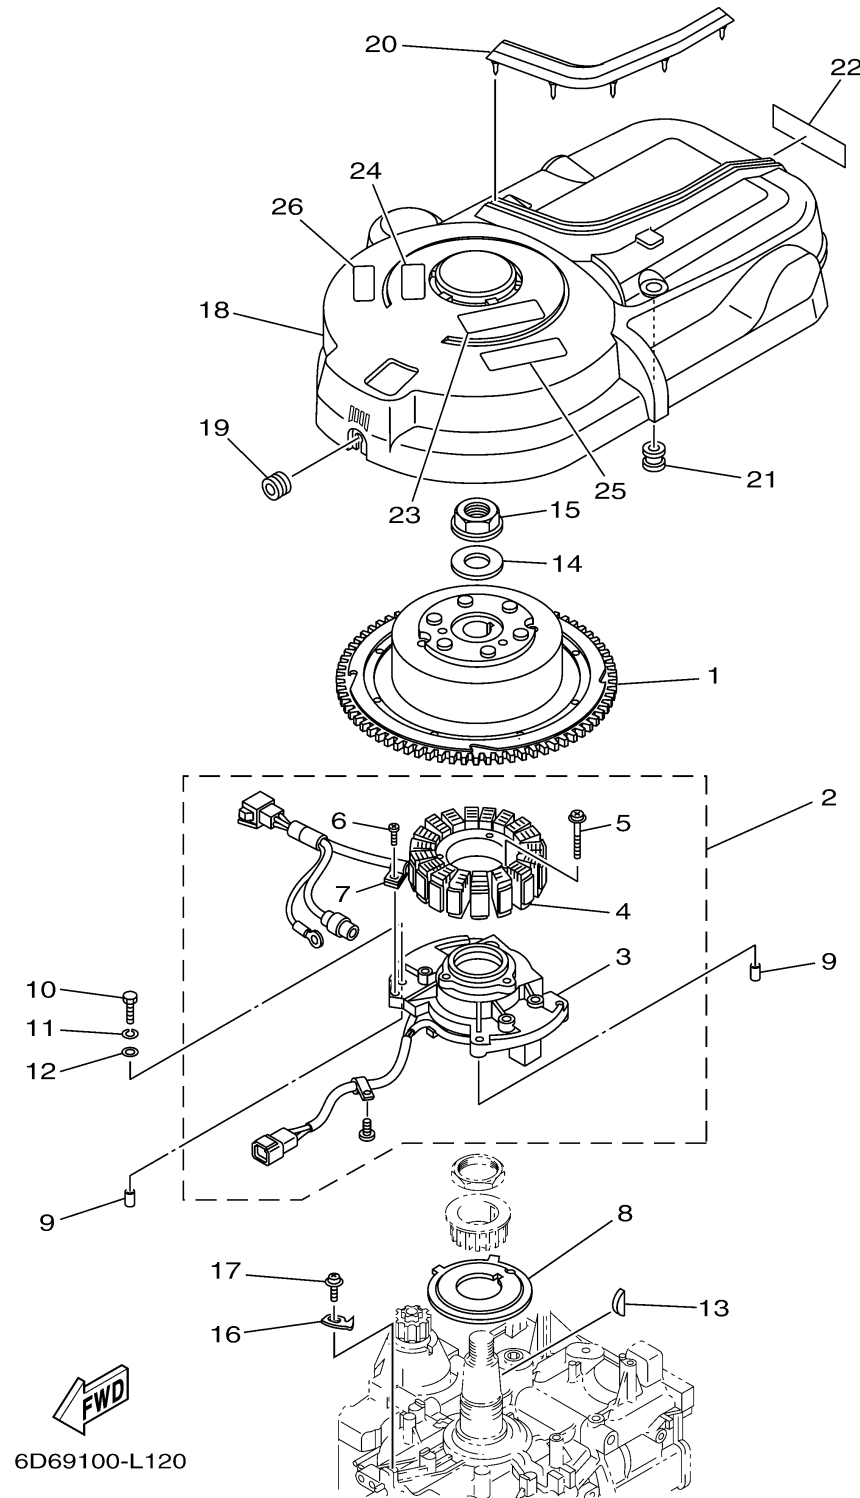

GENERATOR

Ref No.	Part Number	Description	Qty	Remarks
1	6D8-81450-00-00	ROTOR ASSY	1	
2	6D8-81460-00-00	BASE ASSY	1	
3	6D8-85580-00-00	. .COIL, PULSER	1	
4	6D8-81410-00-00	. .STATOR ASSY	1	
5	63D-81345-20-00	. .SCREW, WITH WASHER (M6X30)	3	
6	97607-04110-00	. .SCREW, WITH WASHER	1	
7	445-81328-20-00	. .CLAMP	1	
8	68V-81673-00-00	ROTOR	1	
9	99530-08012-00	PIN, DOWEL	2	
10	97095-06030-00	BOLT	4	
11	92995-06100-00	WASHER, SPRING	4	
12	92995-06600-00	WASHER	4	
13	90280-05015-00	KEY, WOODRUFF	1	
14	90201-24014-00	WASHER, PLATE	1	
15	90179-24002-00	NUT	1	
16	6D8-81332-00-00	PLATE, TIMING	1	
17	97985-06210-00	SCREW, WITH WASHER	1	
18	6D8-81337-00-00	COVER, FLYWHEEL	1	
19	90480-12314-00	GROMMET	1	
20	6D8-85547-00-00	DAMPER	1	

CONTINUED ON NEXT FRAME >

GENERATOR

Ref No.	Part Number	Description	Qty	Remarks
21	663-82317-01-00	DAMPER, IGNITION COIL	2	
22	68V-13437-52-00	MARK, CAUTION	1	
23	6AH-81995-40-00	LABEL, WARNING	1	
24	6AH-81995-50-00	LABEL, WARNING	1	
25	6AH-81994-40-00	LABEL, SAFETY	1	
26	6AH-81994-50-00	LABEL, SAFETY	1	