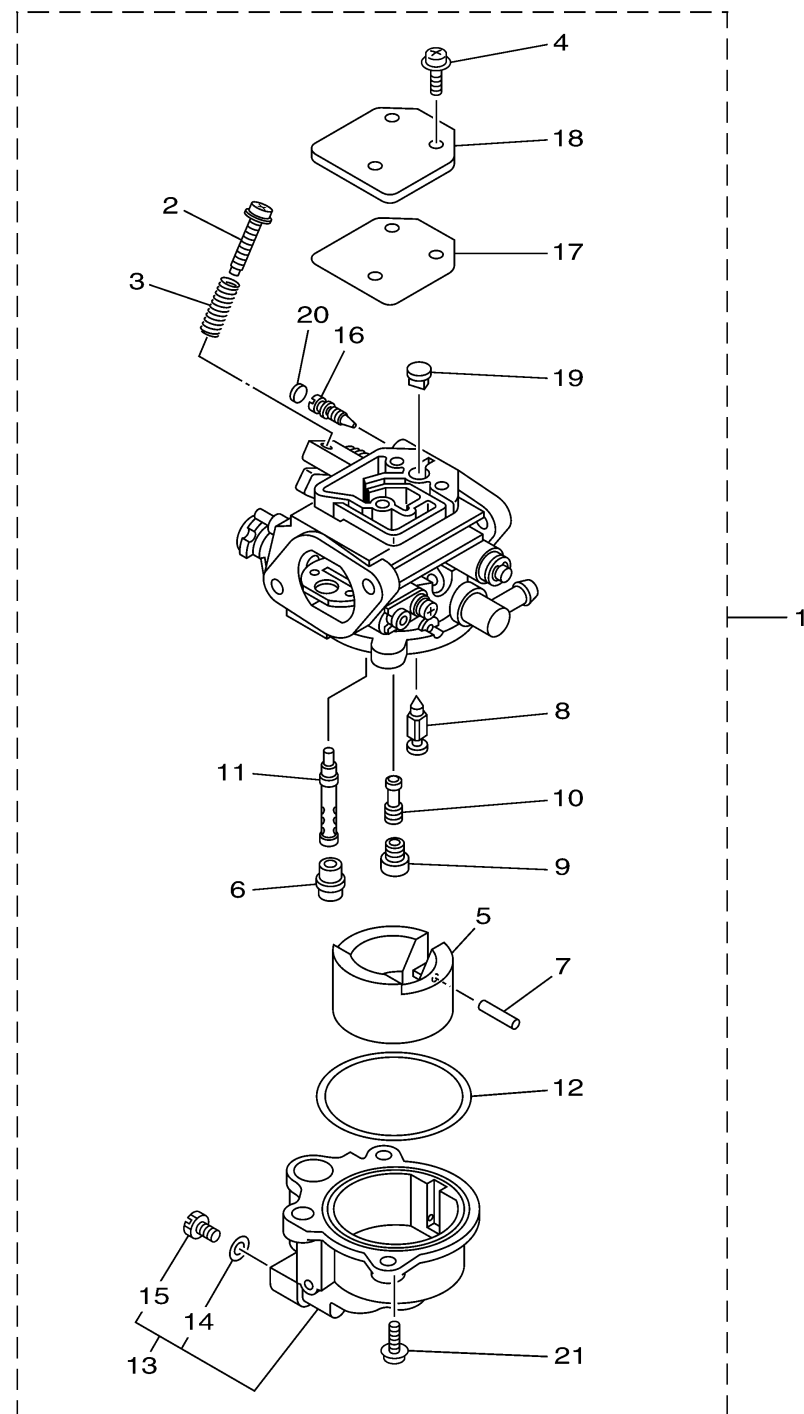

CARBURETOR

60N6100-J070

Ref No.	Part Number	Description	Qty	Remarks
1	60R-14301-10-00	CARBURETOR ASSY 1	1	
2	6E5-14321-00-00	..SCREW, THROTTLE	1	
3	6J8-14334-00-00	..SPRING, THROTTLE	1	
4	97980-04110-00	..SCREW, WITH WASHER	3	
5	6AU-14385-00-00	..FLOAT	1	
6	67D-14966-00-00	..RUBBER CAP	1	
7	67D-14386-00-00	..PIN, FLOAT	1	
8	68T-14546-00-00	..VALVE, NEEDLE	1	
9	60R-1492E-3K-00	..JET, MAIN (#79)	1	
10	68T-1492F-1K-00	..JET, AIR SLOW (#39)	1	
11	68T-1492A-00-00	..NOZZLE, MAIN	1	
12	6AU-14984-00-00	..GASKET, FLOAT CHAMBER	1	
13	60R-14981-00-00	..BODY, FLOAT CHAMBER	1	
14	6J8-14959-00-00	...GASKET	1	
15	66T-14991-00-00	...PLUG, DRAIN	1	
16	67D-14323-20-00	..SCREW, AIR ADJUSTING	1	
17	67D-14536-00-00	..GASKET	1	
18	67D-14527-00-00	..PLATE	1	
19	68T-14126-00-00	..PLUG	1	
20	67D-1432A-00-00	..PLUG	1	

CONTINUED ON NEXT FRAME >

CARBURETOR

Ref No.	Part Number	Description	Qty	Remarks
21	97980-04112-00	. SCREW, WITH WASHER	2	

 60N6100-J070