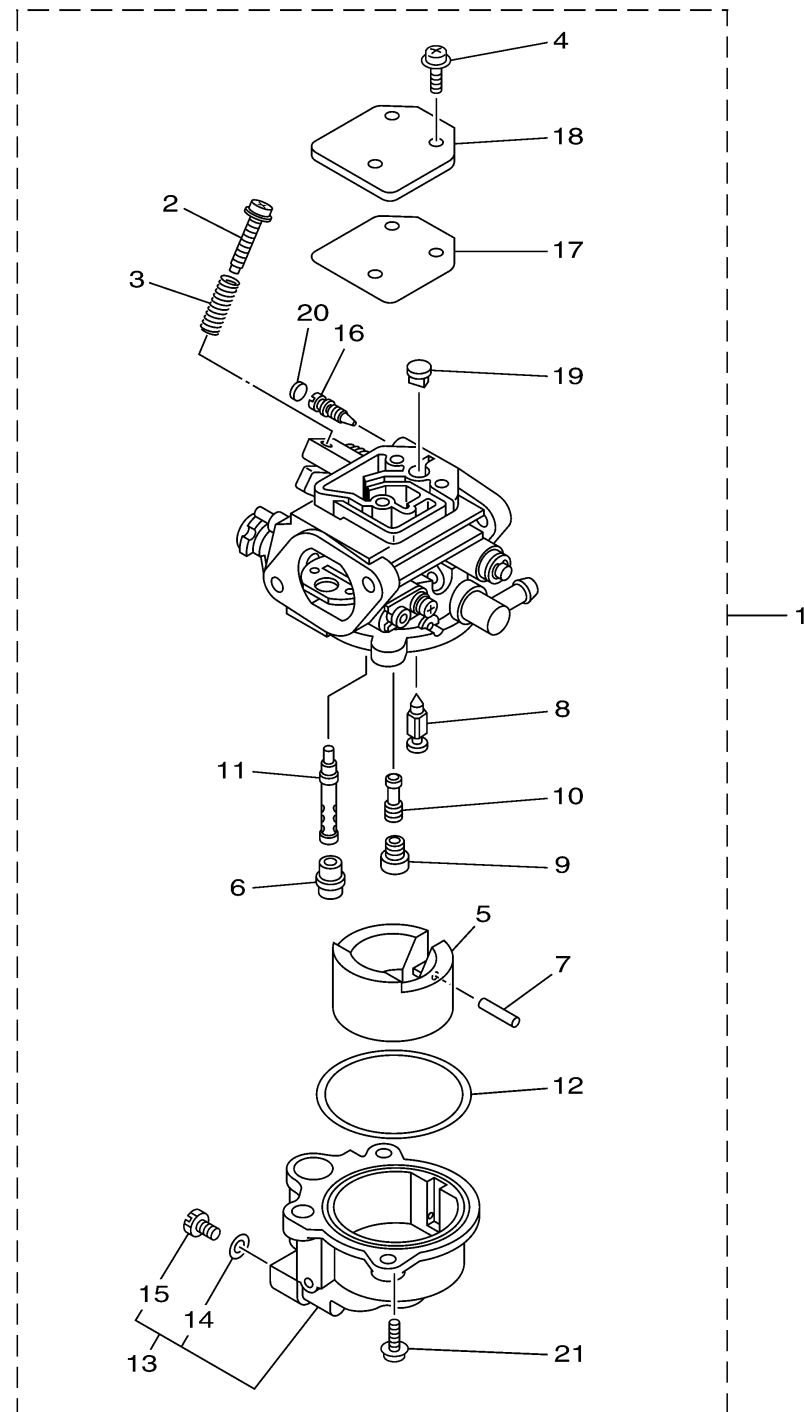

CARBURETOR

60N6100-J070

Ref No.	Part Number	Description	Qty	Remarks
1	60R-14301-10-00	CARBURETOR ASSY 1	1	
2	6E5-14321-00-00	..SCREW, THROTTLE	1	
3	6J8-14334-00-00	..SPRING, THROTTLE	1	
4	97980-04110-00	..SCREW, WITH WASHER	3	
5	6AU-14385-00-00	..FLOAT	1	
6	67D-14966-00-00	..RUBBER CAP	1	
7	67D-14386-00-00	..PIN, FLOAT	1	
8	68T-14546-00-00	..VALVE, NEEDLE	1	
9	60R-1492E-3K-00	..JET, MAIN (#79)	1	
10	68T-1492F-1K-00	..JET, AIR SLOW (#39)	1	
11	68T-1492A-00-00	..NOZZLE, MAIN	1	
12	6AU-14984-00-00	..GASKET, FLOAT CHAMBER	1	
13	60R-14981-00-00	..BODY, FLOAT CHAMBER	1	
14	6J8-14959-00-00	...GASKET	1	
15	66T-14991-00-00	...PLUG, DRAIN	1	
16	67D-14323-20-00	..SCREW, AIR ADJUSTING	1	
17	67D-14536-00-00	..GASKET	1	
18	67D-14527-00-00	..PLATE	1	
19	68T-14126-00-00	..PLUG	1	
20	67D-1432A-00-00	..PLUG	1	

CONTINUED ON NEXT FRAME >

CARBURETOR

Ref No.	Part Number	Description	Qty	Remarks
21	97980-04112-00	. SCREW, WITH WASHER	2	

 60N6100-J070