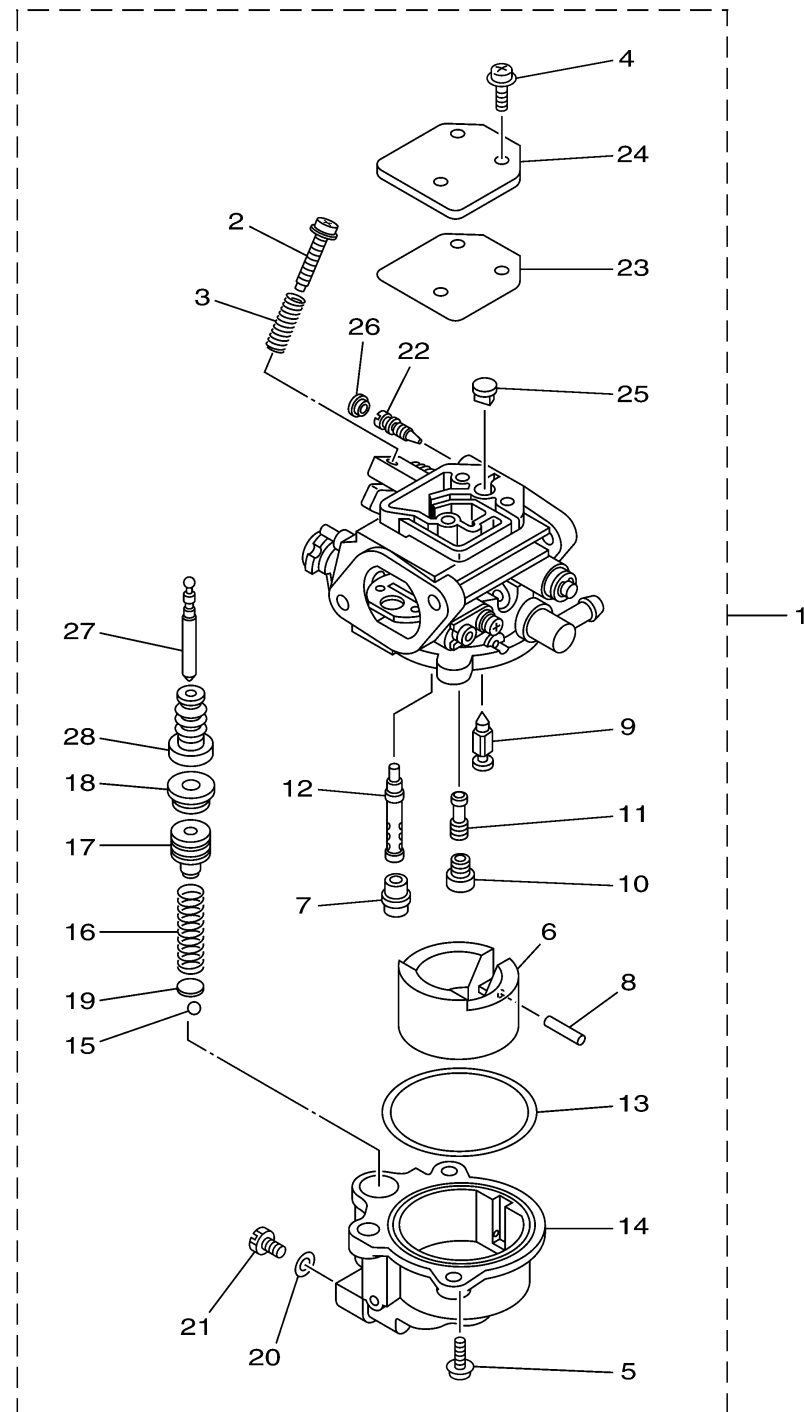

CARBURETOR

Ref No.	Part Number	Description	Qty	Remarks
1	6AU-14301-11-00	CARBURETOR ASSY 1	1	
1	6AU-14301-41-00	CARBURETOR ASSY 1	0	
2	6E5-14321-00-00	. .SCREW, THROTTLE	1	
3	6J8-14334-00-00	. .SPRING, THROTTLE	1	
4	97980-04110-00	. .SCREW, WITH WASHER	3	
5	97980-04112-00	. .SCREW, WITH WASHER	2	
6	6AU-14385-00-00	. .FLOAT	1	
7	67D-14966-00-00	. .RUBBER CAP	1	
8	67D-14386-00-00	. .PIN, FLOAT	1	
9	68T-14546-00-00	. .VALVE, NEEDLE	1	
10	6AU-1492E-46-00	. .JET, MAIN (#92)	1	
11	6AU-1492F-20-00	. .JET, AIR SLOW (#40)	1	
12	6AU-1492A-00-00	. .NOZZLE, MAIN	1	
13	6AU-14984-00-00	. .GASKET, FLOAT CHAMBER	1	
14	6AU-14982-00-00	. .BODY, FLOAT CHAMBER	1	
15	6AU-1431B-00-00	. .BALL	1	
16	6AU-14335-40-00	. .SPRING, PLUNGER	1	
17	6AU-14371-40-00	. .PLUNGER, STARTER	1	
18	6AU-1431A-30-00	. .GUIDE	1	
19	6AU-14918-00-00	. .RING	1	

CONTINUED ON NEXT FRAME >

6AU3110-J070

CARBURETOR

Ref No.	Part Number	Description	Qty	Remarks
20	6J8-14959-00-00	. .GASKET	1	
21	66T-14991-00-00	. .PLUG, DRAIN	1	
22	67D-14323-00-00	. .SCREW, AIR ADJUSTING	1	
23	67D-14536-00-00	. .GASKET	1	
24	67D-14527-00-00	. .PLATE	1	
25	68T-14126-00-00	. .PLUG	1	
26	67D-1432A-00-00	. .PLUG	1	
27	6AU-14379-30-00	. .ROD, STARTER	1	
28	6AU-14373-00-00	. .COVER, PLUNGER CAP	1	