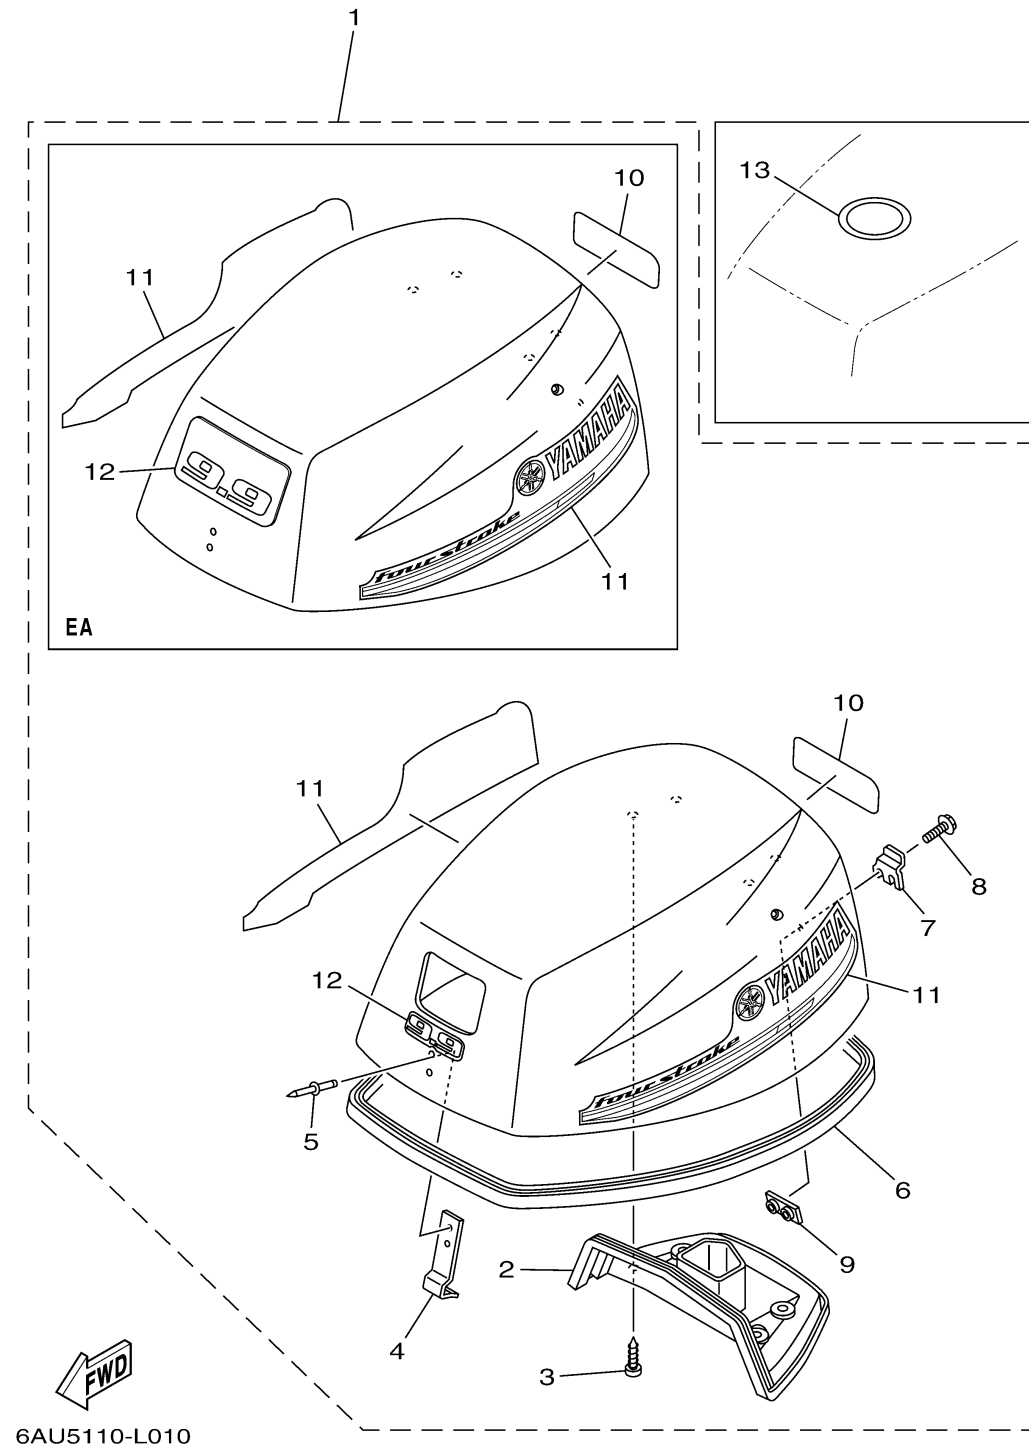

TOP COWLING

Ref No.	Part Number	Description	Qty	Remarks
1	6AU-42610-B0-00	TOP COWLING ASSY	1	
1	6AU-42610-C0-00	TOP COWLING ASSY	0	
2	6AU-42613-00-00	. MOLDING, AIR DUCT	1	
3	97780-60516-00	. SCREW, TAPPING	4	
4	6G1-42651-02-00	. HOOK	1	
5	90266-04M04-00	. RIVET	2	
6	68T-42615-00-00	. SEAL	1	
7	68T-42652-00-00	. HOOK	1	
8	97595-05514-00	. BOLT, WITH WASHER	2	
9	68T-42649-00-00	. HOLDER, CLAMP BAND	1	
10	6AU-42678-10-00	. GRAPHIC, REAR	1	
11	60R-W0070-00-00	. GRAPHIC SET	0	
11	60R-W0070-10-00	. GRAPHIC SET	1	
12	6AV-42686-20-00	. EMBLEM, FRONT	0	
12	6AU-42677-20-00	. GRAPHIC, FRONT	1	
13	67F-13434-20-00	LABEL, CAUTION	1	