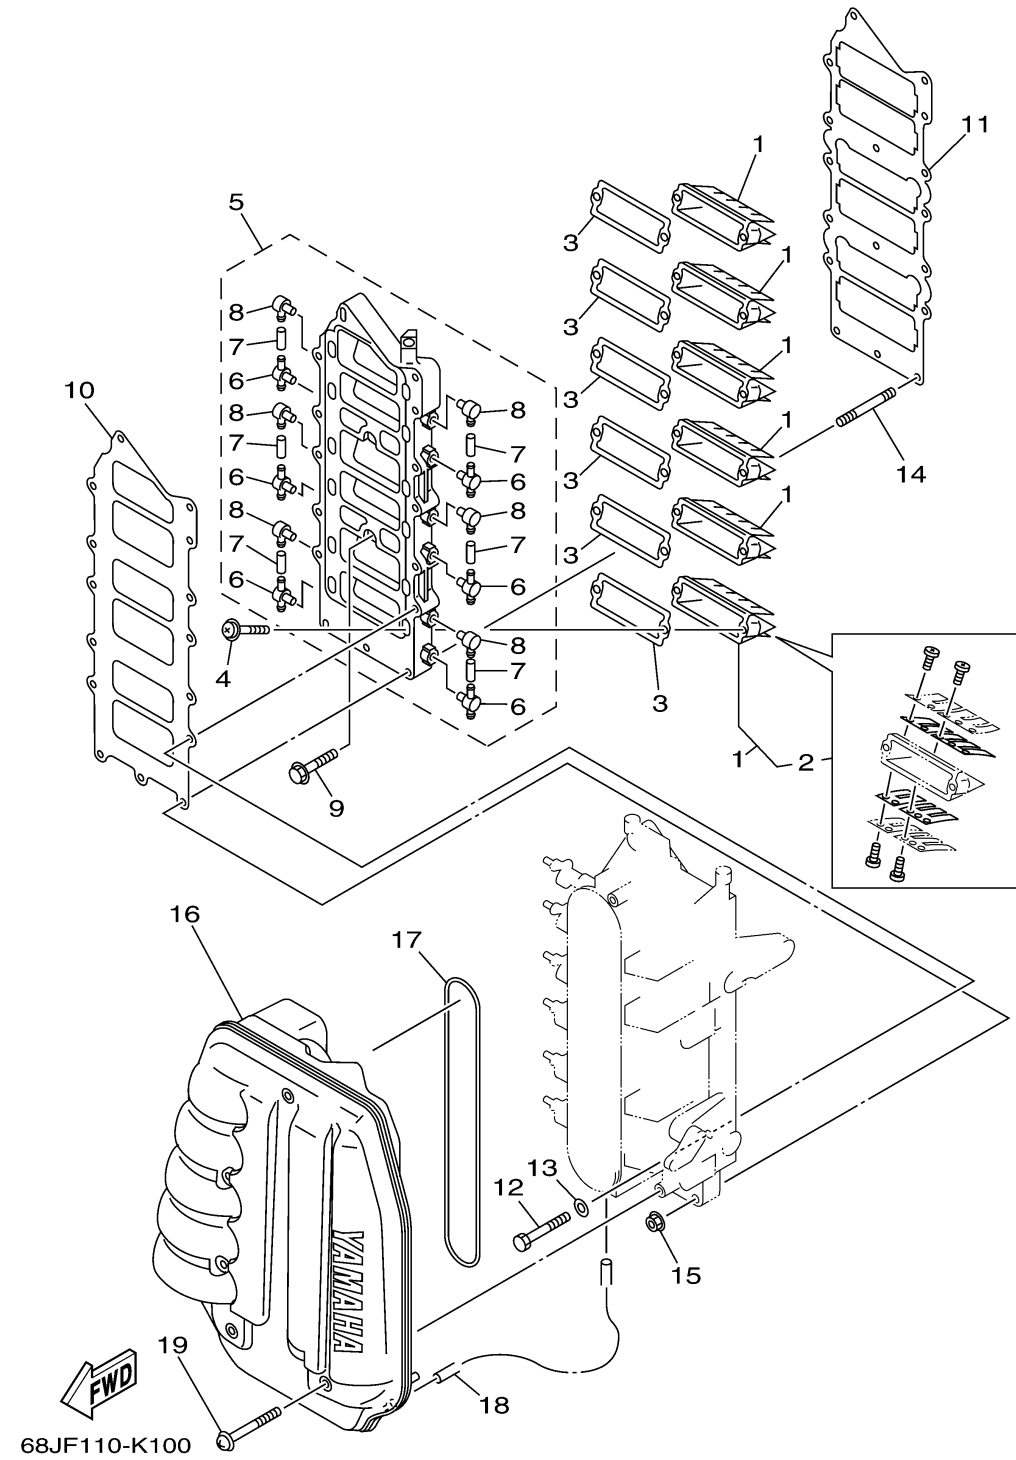

INTAKE

Ref No.	Part Number	Description	Qty	Remarks
1	65L-13610-01-00	REED VALVE ASSY	6	
2	65J-W0004-01-00	.REED SET	1	
3	61A-13621-A0-00	.GASKET, VALVE SEAT	6	
4	97980-05216-00	SCREW, WITH WASHER	12	
5	68F-13624-00-1S	PLATE, REED VALVE	1	
6	6F6-11372-01-00	.NIPPLE, HOSE	6	
7	90445-07M03-00	.HOSE (L34)	6	
8	650-11370-01-00	.CHECK VALVE ASSY	6	
9	90105-06028-00	BOLT, FLANGE	2	
10	65L-13646-00-00	.GASKET, MANIFOLD 2	1	
11	65L-13645-00-00	.GASKET, MANIFOLD 1	1	
12	97013-06060-00	BOLT	11	
13	92903-06600-00	WASHER, PLATE	11	
14	95670-06660-00	BOLT, STUD	2	
15	90179-06M24-00	NUT	2	
16	60V-14440-00-00	SILENCER ASSY, INTAKE	1	
17	60V-14476-00-00	.SEAL	1	
18	90445-07M44-00	HOSE (L250)	1	
19	90159-06M16-00	SCREW, WITH WASHER	6	