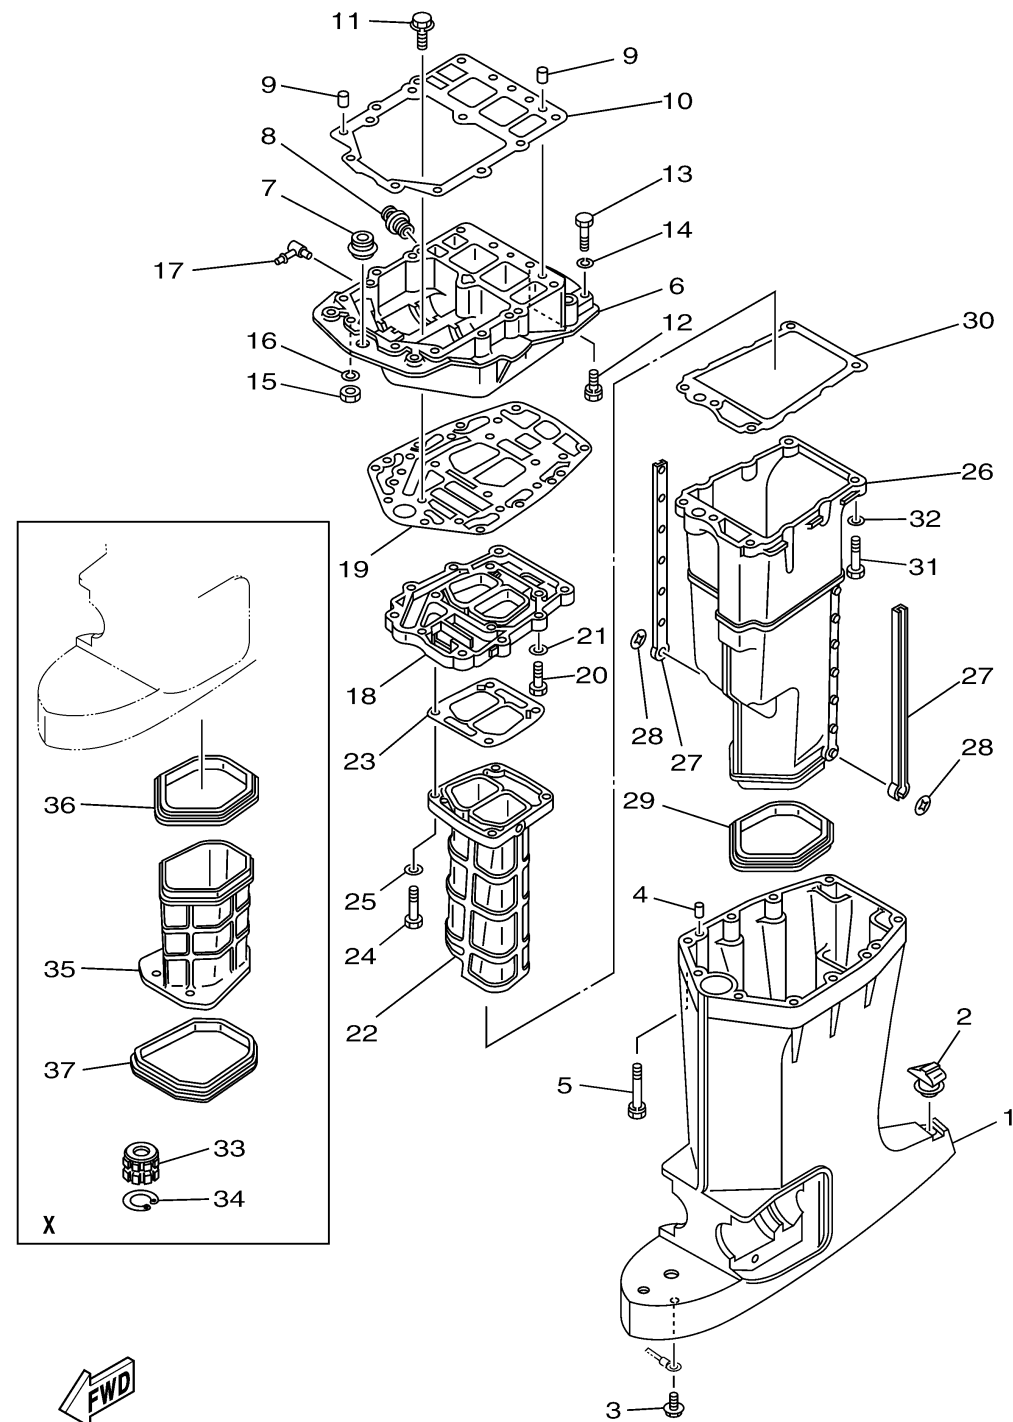

UPPER CASING

68FA110-K260

Ref No.	Part Number	Description	Qty	Remarks
1	6E5-45111-23-8D	CASING, UPPER	1	X(25.3")
2	6E5-45155-00-00	CAP	1	
3	95895-06010-00	BOLT, FLANGE	1	
4	93608-12M05-00	PIN, DOWEL	2	
5	90119-08078-00	BOLT, WITH WASHER	6	
6	6G5-41137-11-CA	GUIDE, EXHAUST	1	FLUSHING KIT
7	6E5-42724-00-00	GROMMET	1	
8	6G5-12581-00-00	JOINT, HOSE 1	1	
9	93608-12M05-00	PIN, DOWEL	2	
10	68F-45113-01-00	.GASKET, UPPER CASING	1	
11	90119-08M79-00	BOLT, WITH WASHER	2	
12	90119-08077-00	BOLT, WITH WASHER	4	
13	97095-08045-00	.BOLT	2	
14	92995-08100-00	WASHER	2	
15	95380-08700-00	NUT	2	
16	92995-08100-00	WASHER	2	
17	6H1-11372-00-00	.NIPPLE, HOSE	1	FLUSHING KIT
18	6G5-41131-01-CA	MANIFOLD, EXT. 1	1	
19	6G5-45114-A1-00	.GASKET, UPPER CASING	1	
20	97095-08030-00	BOLT	4	

CONTINUED ON NEXT FRAME >

UPPER CASING

68FA110-K260

Ref No.	Part Number	Description	Qty	Remarks
21	92995-08600-00	WASHER	4	
22	64D-41132-00-CA	MANIFOLD, EXHAUST	1	
23	6G5-41134-A1-00	.GASKET, EXHAUST MANIFOLD	1	
24	97095-08045-00	.BOLT	4	
25	92995-08600-00	WASHER	4	
26	6E5-14711-01-CA	MUFFLER 1	1	
27	6E5-14737-00-00	DAMPER, MUFFLER	2	
28	90183-05M02-00	NUT, SPRING	2	
29	6E5-45123-00-00	.GASKET, MUFFLER	1	
30	6E5-41135-A0-00	.GASKET, EXHAUST MANIFOLD	1	
31	97095-08045-00	.BOLT	5	
32	92995-08600-00	WASHER	5	
33	6E5-45318-00-00	BUSHING, DRIVE SHAFT	1	X(25.3")
34	93420-36M01-00	CIRCLIP	1	X(25.3")
35	64D-14721-20-CA	MUFFLER 2	1	X(25.3")
36	64D-45123-00-00	GASKET, MUFFLER	1	X(25.3")
37	64D-45375-00-00	DAMPER, SEAL	1	X(25.3")