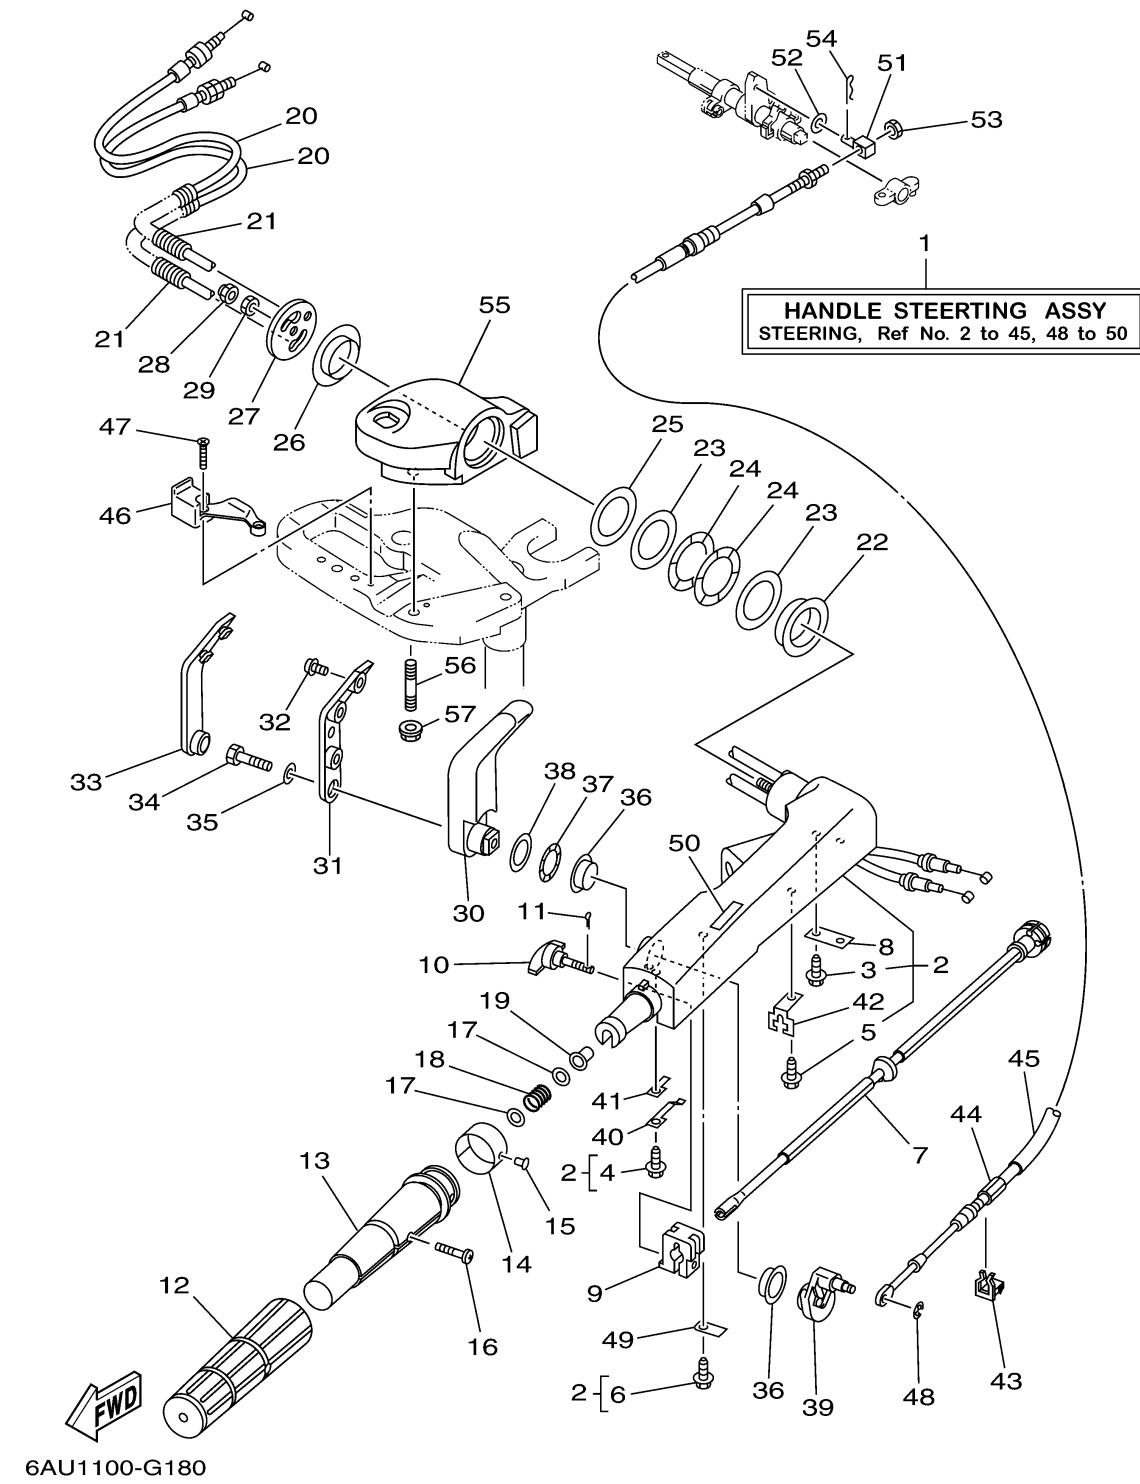

CONTINUED ON NEXT FRAME >

STEERING

Ref No.	Part Number	Description	Qty	Remarks
18	90501-23215-00	SPRING, COMPRESSION	1	
19	90386-08032-00	BUSH	1	
20	68T-26301-11-00	THROTTLE CABLE ASSY	2	
21	90447-07005-00	TUBE	2	
22	66R-42171-00-00	BUSHING	1	
23	90201-43M00-00	WASHER, PLATE	2	
24	90206-43M22-00	WASHER, WAVE	2	
25	90202-43M57-00	WASHER, PLATE	1	
26	90386-40M99-00	BUSH	1	
27	65W-42131-01-00	COVER, HANDLE STEERING	1	
28	95780-10300-00	NUT, FLANGE	1	
29	95380-10700-00	NUT	1	
30	66R-44111-00-4D	HANDLE, GEAR SHIFT	1	
31	66R-44173-00-00	LEVER, SHIFT CONTROL	1	
32	90159-06M18-00	SCREW, WITH WASHER	3	
33	66R-42129-00-00	BUSHING, RUBBER	1	
34	97095-08030-00	BOLT	1	
35	92995-08600-00	WASHER	1	
36	90386-26MA3-00	BUSH	2	
37	90206-26M25-00	WASHER, WAVE	1	

CONTINUED ON NEXT FRAME >

STEERING

Ref No.	Part Number	Description	Qty	Remarks
38	90202-26M59-00	WASHER, PLATE	1	
39	68T-44113-01-00	CAM PLATE, HANDLE	1	
40	66R-44116-00-00	SPRING	1	
41	66R-44118-00-00	BRACKET	1	
42	66R-48538-00-00	CLAMP, CABLE 1	1	
43	63D-48538-00-00	CLAMP, CABLE 1	1	
44	68T-48321-01-00	CABLE	1	
45	90446-15002-00	HOSE	1	
46	68T-82594-10-00	CLAMP	1	
47	90151-05003-00	SCREW, COUNTERSUNK	2	
48	99080-04600-00	CIRCLIP	1	
49	66R-44114-00-00	STOPPER	1	
49	69C-44114-00-00	STOPPER	0	
50	6E0-44191-11-00	INDICATOR, SHIFT	1	
51	66R-48344-00-00	CABLE END, REMOTE CONTROL	1	
52	90201-06M62-00	WASHER, PLATE	1	
53	90170-05M38-00	NUT	1	
54	91490-20012-00	PIN, COTTER	1	
55	6AU-42121-10-4D	BRACKET	1	
56	90116-10040-00	BOLT, STUD	2	

CONTINUED ON NEXT FRAME >

STEERING

Ref No.	Part Number	Description	Qty	Remarks
57	90179-10M33-00	NUT	2	