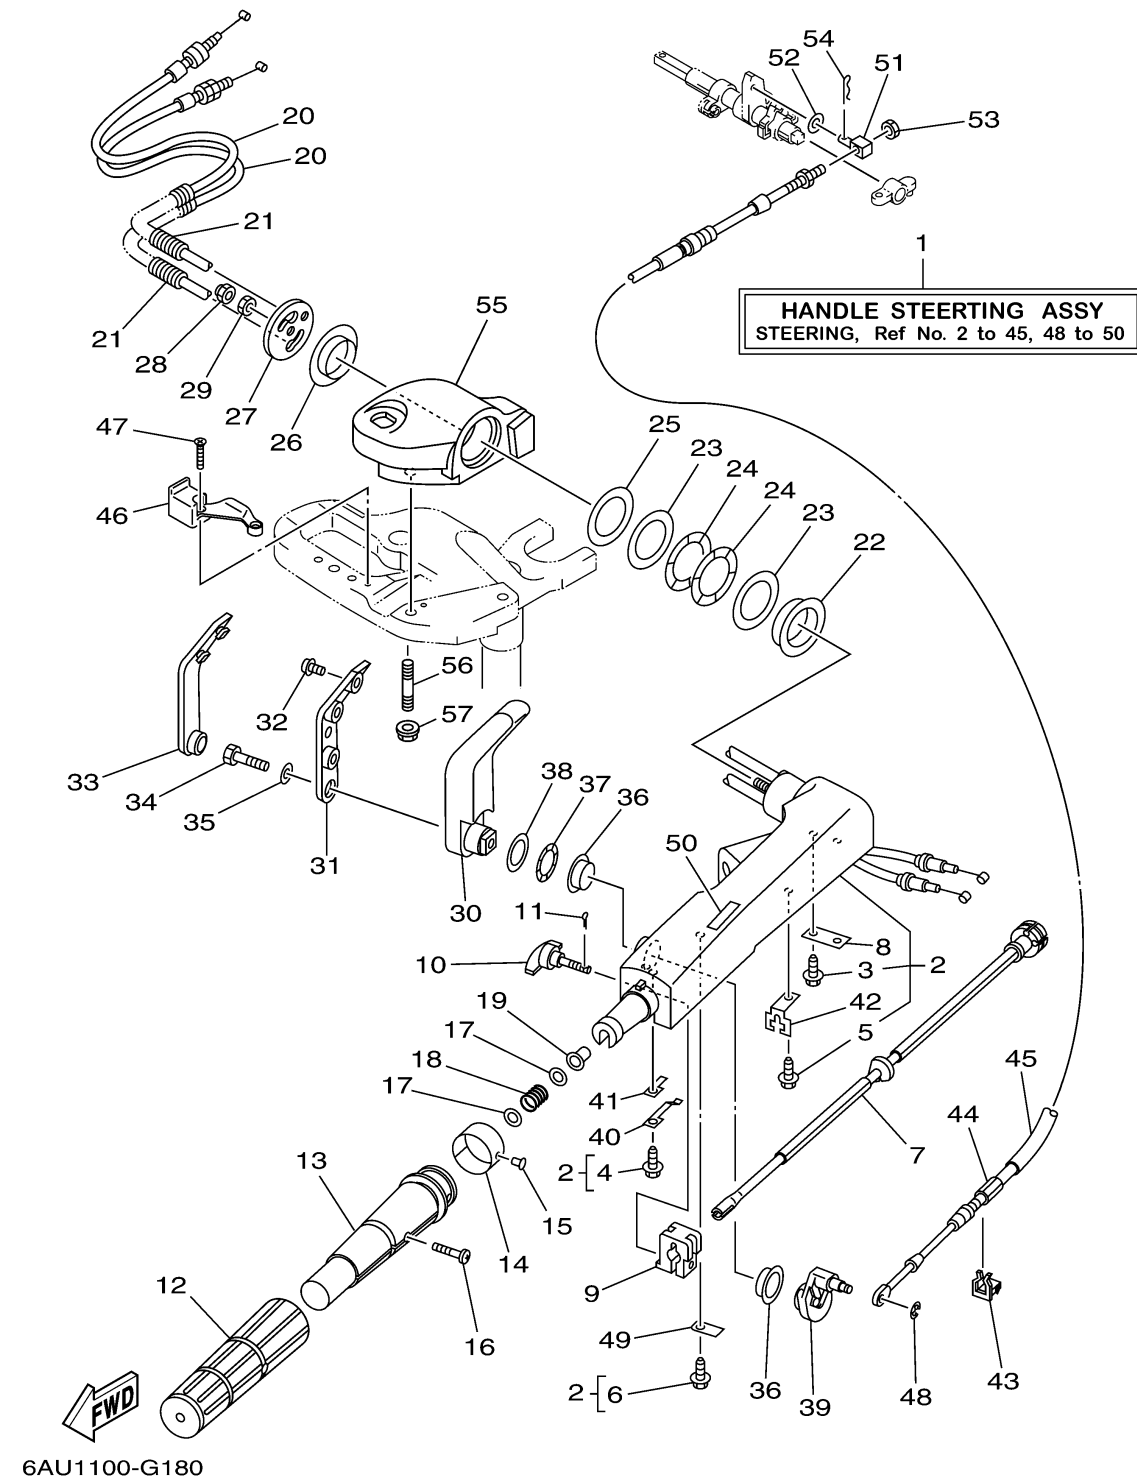

STEERING

Ref No.	Part Number	Description	Qty	Remarks
1	69G-W0084-01-4D	HANDLE STEERING ASSY	1	
1	69C-W0084-01-4D	HANDLE STEERING ASSY	0	
2	69C-42101-01-4D	HANDLE, STEERING	0	
2	66R-42101-01-4D	HANDLE, STEERING	1	
3	90109-06M86-00	. BOLT	2	
4	90109-06M80-00	. BOLT	1	
5	90109-06M80-00	. BOLT	1	
6	90109-06M80-00	. BOLT	1	
7	68T-42138-01-00	LEVER, THROTTLE	1	
8	69A-42159-00-00	STAY	0	
8	65W-42159-00-00	STAY	1	
9	6G1-42126-00-00	FRICITION, STEERING HANDLE GRIP	1	
10	65W-42125-00-00	BOLT, FRICTION ADJUSTING	1	
11	91490-16010-00	PIN. COTTER	1	
12	67D-42177-00-00	RUBBER, HANDLE	1	
13	67D-42119-01-00	GRIP, STEERING HANDLE	1	
14	6AU-42137-01-00	INDICATOR, THROTTLE	1	
15	90269-02M09-00	RIVET	1	
16	90152-05011-00	SCREW, COUNTERSUNK	1	
17	90201-10M02-00	.WASHER, PLATE	2	

CONTINUED ON NEXT FRAME >

STEERING

Ref No.	Part Number	Description	Qty	Remarks
18	90501-23215-00	SPRING, COMPRESSION	1	
19	90386-08032-00	BUSH	1	
20	68T-26301-11-00	THROTTLE CABLE ASSY	2	
21	90447-07005-00	TUBE	2	
22	66R-42171-00-00	BUSHING	1	
23	90201-43M00-00	WASHER, PLATE	2	
24	90206-43M22-00	WASHER, WAVE	2	
25	90202-43M57-00	WASHER, PLATE	1	
26	90386-40M99-00	BUSH	1	
27	65W-42131-01-00	COVER, HANDLE STEERING	1	
28	95780-10300-00	NUT, FLANGE	1	
29	95380-10700-00	NUT	1	
30	66R-44111-00-4D	HANDLE, GEAR SHIFT	1	
31	66R-44173-00-00	LEVER, SHIFT CONTROL	1	
32	90159-06M18-00	SCREW, WITH WASHER	3	
33	66R-42129-00-00	BUSHING, RUBBER	1	
34	97095-08030-00	BOLT	1	
35	92995-08600-00	WASHER	1	
36	90386-26MA3-00	BUSH	2	
37	90206-26M25-00	WASHER, WAVE	1	