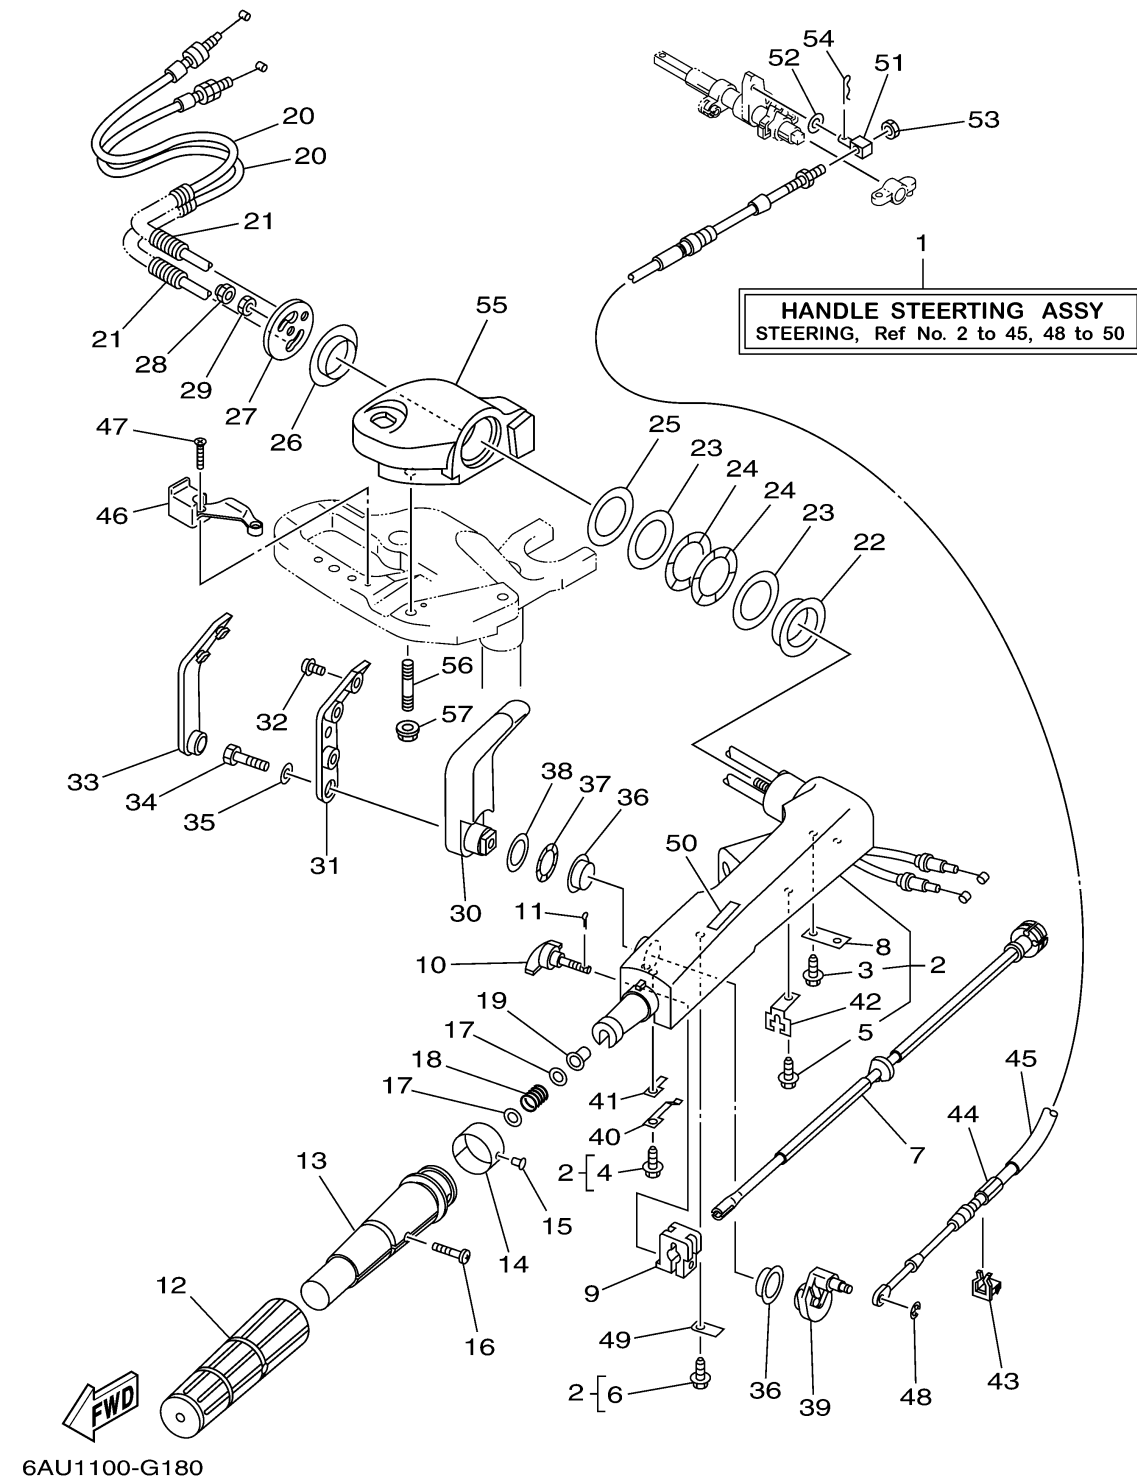

CONTINUED ON NEXT FRAME >

STEERING

Ref No.	Part Number	Description	Qty	Remarks
18	90501-23215-00	SPRING, COMPRESSION	1	
19	90386-08032-00	BUSH	1	
20	68T-26301-11-00	THROTTLE CABLE ASSY	2	
21	90447-07005-00	TUBE	2	
22	66R-42171-00-00	BUSHING	1	
23	90201-43M00-00	WASHER, PLATE	2	
24	90206-43M22-00	WASHER, WAVE	2	
25	90202-43M57-00	WASHER, PLATE	1	
26	90386-40M99-00	BUSH	1	
27	65W-42131-01-00	COVER, HANDLE STEERING	1	
28	95780-10300-00	NUT, FLANGE	1	
29	95380-10700-00	NUT	1	
30	66R-44111-00-4D	HANDLE, GEAR SHIFT	1	
31	66R-44173-00-00	LEVER, SHIFT CONTROL	1	
32	90159-06M18-00	SCREW, WITH WASHER	3	
33	66R-42129-00-00	BUSHING, RUBBER	1	
34	97095-08030-00	BOLT	1	
35	92995-08600-00	WASHER	1	
36	90386-26MA3-00	BUSH	2	
37	90206-26M25-00	WASHER, WAVE	1	

CONTINUED ON NEXT FRAME >

STEERING

Ref No.	Part Number	Description	Qty	Remarks
38	90202-26M59-00	WASHER, PLATE	1	
39	68T-44113-01-00	CAM PLATE, HANDLE	1	
40	66R-44116-00-00	SPRING	1	
41	66R-44118-00-00	BRACKET	1	
42	66R-48538-00-00	CLAMP, CABLE 1	1	
43	63D-48538-00-00	CLAMP, CABLE 1	1	
44	68T-48321-01-00	CABLE	1	
45	90446-15002-00	HOSE	1	
46	68T-82594-10-00	CLAMP	1	
47	90151-05003-00	SCREW, COUNTERSUNK	2	
48	99080-04600-00	CIRCLIP	1	
49	66R-44114-00-00	STOPPER	1	
49	69C-44114-00-00	STOPPER	0	
50	6E0-44191-11-00	INDICATOR, SHIFT	1	
51	66R-48344-00-00	CABLE END, REMOTE CONTROL	1	
52	90201-06M62-00	WASHER, PLATE	1	
53	90170-05M38-00	NUT	1	
54	91490-20012-00	PIN, COTTER	1	
55	6AU-42121-10-4D	BRACKET	1	
56	90116-10040-00	BOLT, STUD	2	

CONTINUED ON NEXT FRAME >

STEERING

Ref No.	Part Number	Description	Qty	Remarks
57	90179-10M33-00	NUT	2	