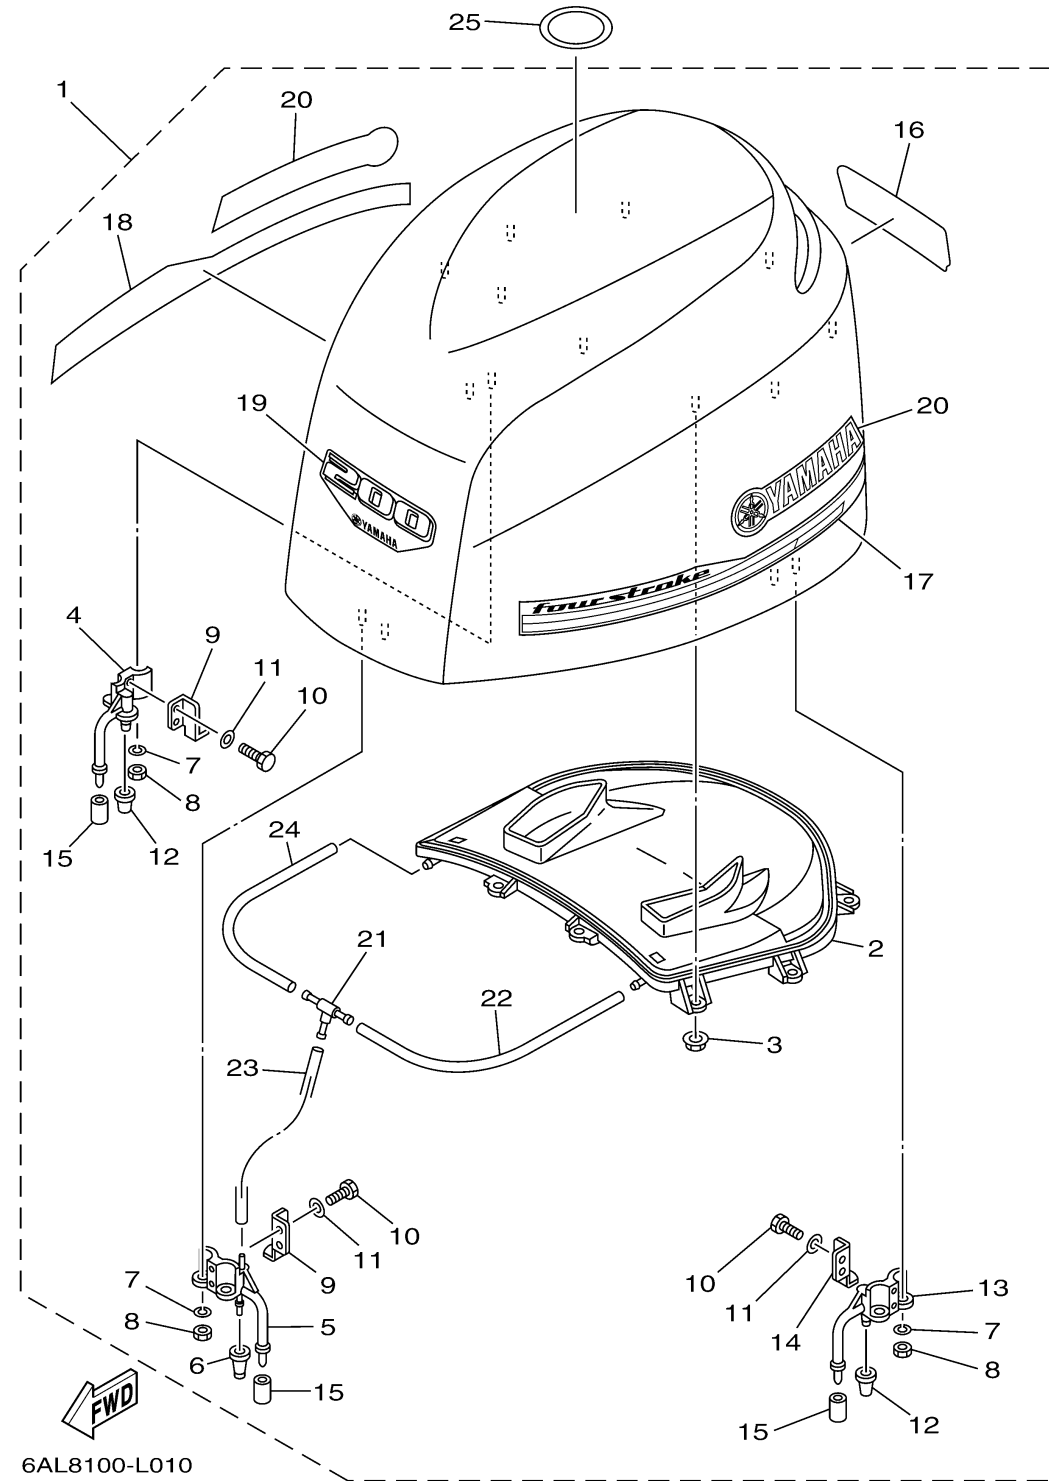

TOP COWLING

Ref No.	Part Number	Description	Qty	Remarks
1	6AL-42610-20-00	TOP COWLING ASSY	1	
2	6P2-42613-00-00	...MOLDING, AIR DUCT	1	
3	90179-06M28-00	. NUT	9	
4	68F-42647-01-00	...HOLDER, CLAMP BAND	1	
5	69J-42647-01-00	...HOLDER, CLAMP BAND	1	
6	69J-42663-00-00	...DAMPER	1	
7	92990-06100-00	. WASHER, SPRING	6	
8	95380-06600-00	. NUT, HEXAGON	6	
9	60V-42651-01-00	...HOOK	2	
10	97095-06016-00	. BOLT	6	
11	92995-06600-00	. WASHER	6	
12	68F-42663-00-00	...DAMPER	2	
13	68F-42648-01-00	...HOLDER, CLAMP BAND	1	
14	60V-42652-00-00	...HOOK	1	
15	67F-13448-00-00	...CAP	3	
16	6AL-42678-10-00	...GRAPHIC, REAR	1	
17	6AS-42675-00-00	...GRAPHIC, SIDE 1	1	
18	6AS-42676-00-00	...GRAPHIC, SIDE 2	1	
19	6AL-42677-00-00	...GRAPHIC, FRONT	1	
20	63P-42681-20-00	...MARK, COWLING	2	

CONTINUED ON NEXT FRAME >

TOP COWLING

Ref No.	Part Number	Description	Qty	Remarks
21	69J-24378-00-00	. . .PIPE, JOINT 3	1	
22	90445-11M27-00	. HOSE (L240)	1	
23	90445-11699-00	. . .HOSE (L500)	1	
24	90445-11182-00	. . .HOSE (L300)	1	
25	67F-13434-20-00	LABEL, CAUTION	1	