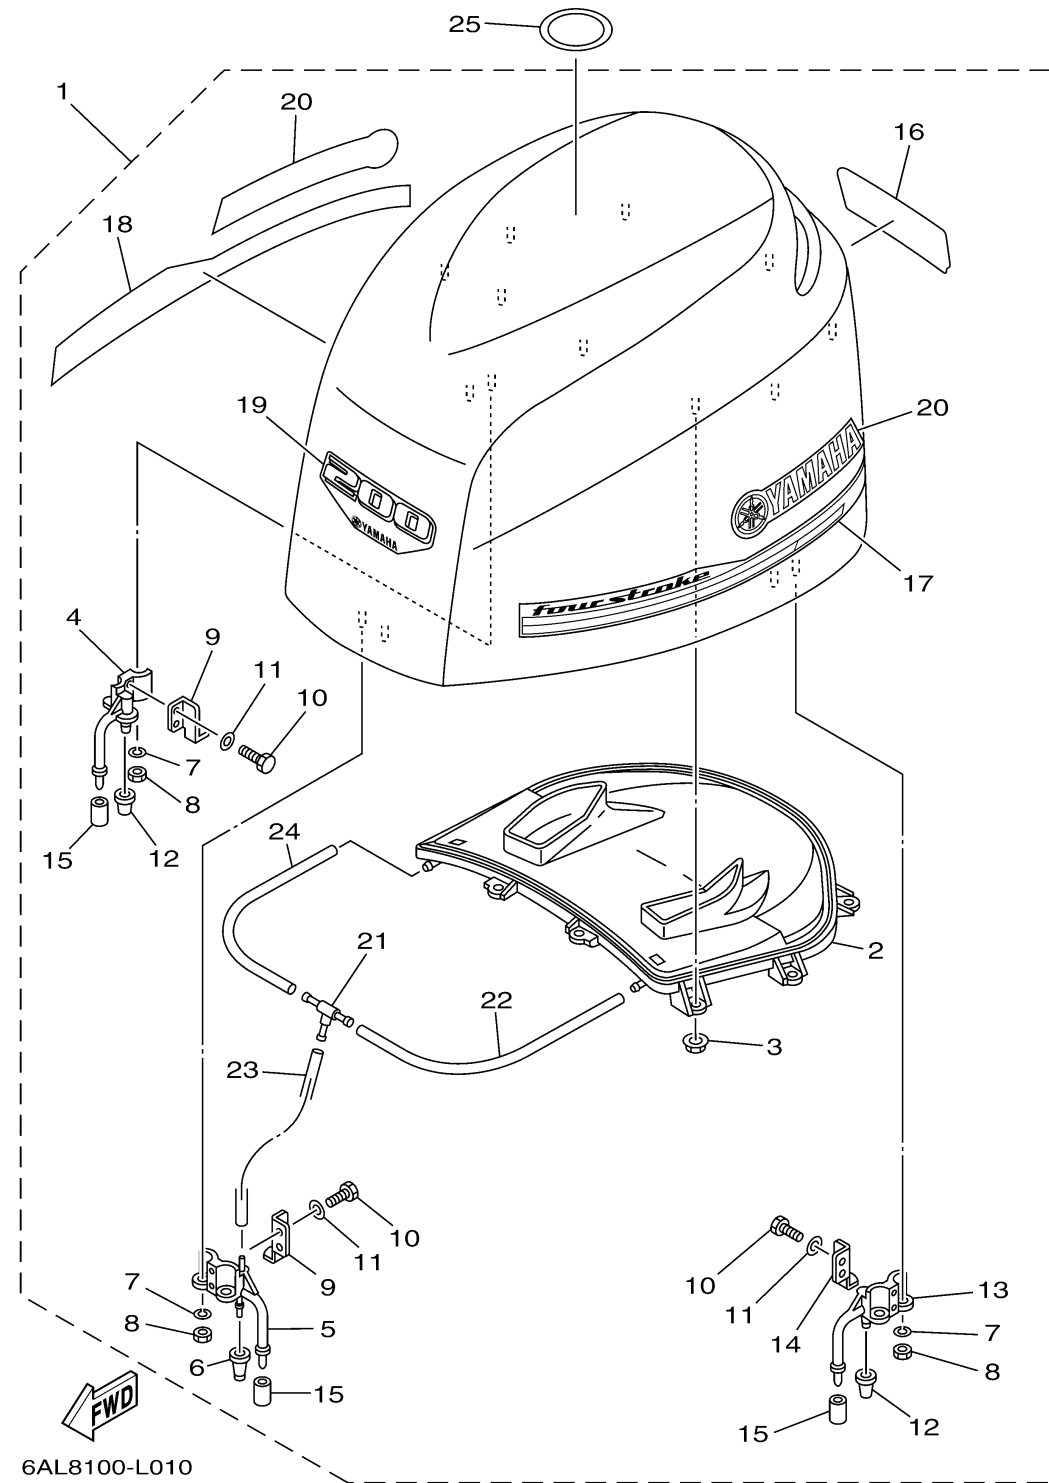

TOP COWLING

Ref No.	Part Number	Description	Qty	Remarks
1	6AL-42610-20-00	TOP COWLING ASSY	1	
2	6P2-42613-00-00	...MOLDING, AIR DUCT	1	
3	90179-06M28-00	. NUT	9	
4	68F-42647-01-00	...HOLDER, CLAMP BAND	1	
5	69J-42647-01-00	...HOLDER, CLAMP BAND	1	
6	69J-42663-00-00	...DAMPER	1	
7	92990-06100-00	. WASHER, SPRING	6	
8	95380-06600-00	. NUT, HEXAGON	6	
9	60V-42651-01-00	...HOOK	2	
10	97095-06016-00	. BOLT	6	
11	92995-06600-00	. WASHER	6	
12	68F-42663-00-00	...DAMPER	2	
13	68F-42648-01-00	...HOLDER, CLAMP BAND	1	
14	60V-42652-00-00	...HOOK	1	
15	67F-13448-00-00	...CAP	3	
16	6AL-42678-10-00	...GRAPHIC, REAR	1	
17	6AS-42675-00-00	...GRAPHIC, SIDE 1	1	
18	6AS-42676-00-00	...GRAPHIC, SIDE 2	1	
19	6AL-42677-00-00	...GRAPHIC, FRONT	1	
20	63P-42681-20-00	...MARK, COWLING	2	

CONTINUED ON NEXT FRAME >

TOP COWLING

Ref No.	Part Number	Description	Qty	Remarks
21	69J-24378-00-00	. . .PIPE, JOINT 3	1	
22	90445-11M27-00	. HOSE (L240)	1	
23	90445-11699-00	. . .HOSE (L500)	1	
24	90445-11182-00	. . .HOSE (L300)	1	
25	67F-13434-20-00	LABEL, CAUTION	1	