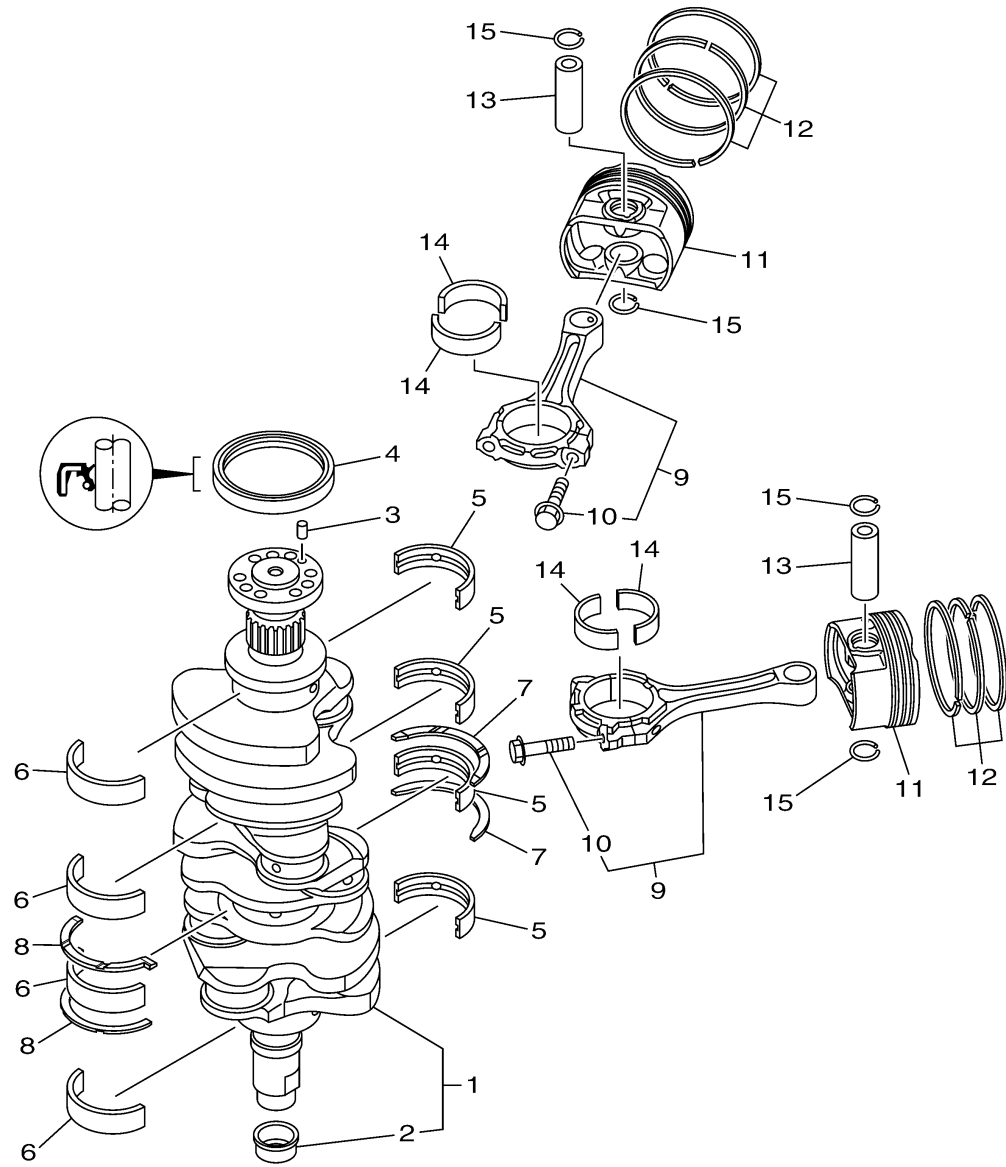

CRANKSHAFT PISTON

6CB3110-L030

Ref No.	Part Number	Description	Qty	Remarks
1	6CB-11410-00-00	CRANKSHAFT	1	
2	6CB-11478-00-00	. .COLLAR	1	
3	93606-12019-00	PIN, DOWEL	1	
4	93102-85008-00	.OIL SEAL	1	
5	6CB-11416-30-00	PLANE BEARING, CRANKSHAFT 1	4	UR GREEN
5	6CB-11416-10-00	PLANE BEARING, CRANKSHAFT 1	4	UR YELLOW
5	6CB-11416-40-00	PLANE BEARING, CRANKSHAFT 1	4	UR BROWN
5	6CB-11416-00-00	PLANE BEARING, CRANKSHAFT 1	4	UR PURPLE
5	6CB-11416-20-00	PLANE BEARING, CRANKSHAFT 1	4	UR RED
6	6CB-11417-10-00	PLANE BEARING, CRANKSHAFT 2	4	UR YELLOW
6	6CB-11417-20-00	PLANE BEARING, CRANKSHAFT 2	4	UR RED
6	6CB-11417-30-00	PLANE BEARING, CRANKSHAFT 2	4	UR GREEN
6	6CB-11417-40-00	PLANE BEARING, CRANKSHAFT 2	4	UR BROWN
6	6CB-11417-00-00	PLANE BEARING, CRANKSHAFT 2	4	UR PURPLE
7	6CB-11426-03-00	BEARING, THRUST 1	2	UR 6CL: 1002309-
7	6CB-11426-01-00	BEARING, THRUST 1	2	
8	6CB-11427-03-00	BEARING, THRUST 2	2	UR 6CL: 1002309-
8	6CB-11427-00-00	BEARING, THRUST 2	2	
9	6CB-W1165-00-00	CONNECTING ROD ASSY	6	
10	6CB-11654-00-00	. .BOLT, CONNECTING ROD	2	

CONTINUED ON NEXT FRAME >

CRANKSHAFT PISTON

Ref No.	Part Number	Description	Qty	Remarks
11	6CE-11631-00-00	PISTON (STD)	6	
12	6CB-11603-00-00	PISTON RING SET (STD)	6	
13	6CB-11633-00-00	PIN, PISTON	6	
14	6CB-11656-00-00	PLANE BEARING, CONNECTING ROD	12	UR YELLOW
14	6CB-11656-10-00	PLANE BEARING, CONNECTING ROD	12	UR GREEN
14	6CB-11656-20-00	PLANE BEARING, CONNECTING ROD	12	UR BLUE
15	K0F-A3233-00-00	RING,HOLE SNAP	12	

6CB3110-L030