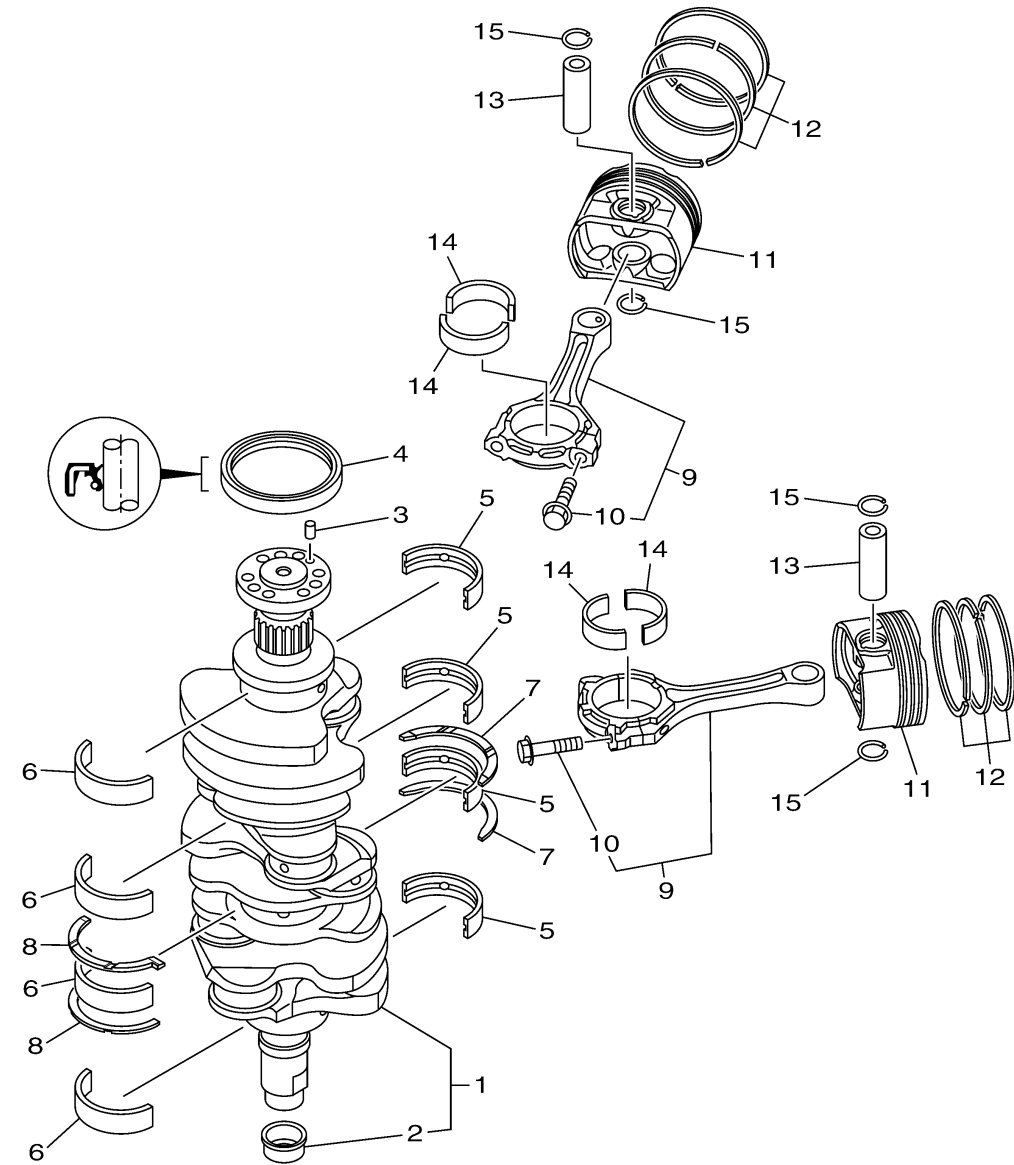

CRANKSHAFT PISTON

6CB3110-L030

Ref No.	Part Number	Description	Qty	Remarks
1	6CB-11410-00-00	CRANKSHAFT	1	
2	6CB-11478-00-00	. .COLLAR	1	
3	93606-12019-00	PIN, DOWEL	1	
4	93102-85008-00	.OIL SEAL	1	
5	6CB-11416-30-00	PLANE BEARING, CRANKSHAFT 1	4	UR GREEN
5	6CB-11416-10-00	PLANE BEARING, CRANKSHAFT 1	4	UR YELLOW
5	6CB-11416-40-00	PLANE BEARING, CRANKSHAFT 1	4	UR BROWN
5	6CB-11416-00-00	PLANE BEARING, CRANKSHAFT 1	4	UR PURPLE
5	6CB-11416-20-00	PLANE BEARING, CRANKSHAFT 1	4	UR RED
6	6CB-11417-10-00	PLANE BEARING, CRANKSHAFT 2	4	UR YELLOW
6	6CB-11417-20-00	PLANE BEARING, CRANKSHAFT 2	4	UR RED
6	6CB-11417-30-00	PLANE BEARING, CRANKSHAFT 2	4	UR GREEN
6	6CB-11417-40-00	PLANE BEARING, CRANKSHAFT 2	4	UR BROWN
6	6CB-11417-00-00	PLANE BEARING, CRANKSHAFT 2	4	UR PURPLE
7	6CB-11426-03-00	BEARING, THRUST 1	2	UR 6CL: 1002309-
7	6CB-11426-01-00	BEARING, THRUST 1	2	
8	6CB-11427-03-00	BEARING, THRUST 2	2	UR 6CL: 1002309-
8	6CB-11427-00-00	BEARING, THRUST 2	2	
9	6CB-W1165-00-00	CONNECTING ROD ASSY	6	
10	6CB-11654-00-00	. .BOLT, CONNECTING ROD	2	

CONTINUED ON NEXT FRAME >

CRANKSHAFT PISTON

Ref No.	Part Number	Description	Qty	Remarks
11	6CE-11631-00-00	PISTON (STD)	6	
12	6CB-11603-00-00	PISTON RING SET (STD)	6	
13	6CB-11633-00-00	PIN, PISTON	6	
14	6CB-11656-00-00	PLANE BEARING, CONNECTING ROD	12	UR YELLOW
14	6CB-11656-10-00	PLANE BEARING, CONNECTING ROD	12	UR GREEN
14	6CB-11656-20-00	PLANE BEARING, CONNECTING ROD	12	UR BLUE
15	K0F-A3233-00-00	RING,HOLE SNAP	12	

6CB3110-L030