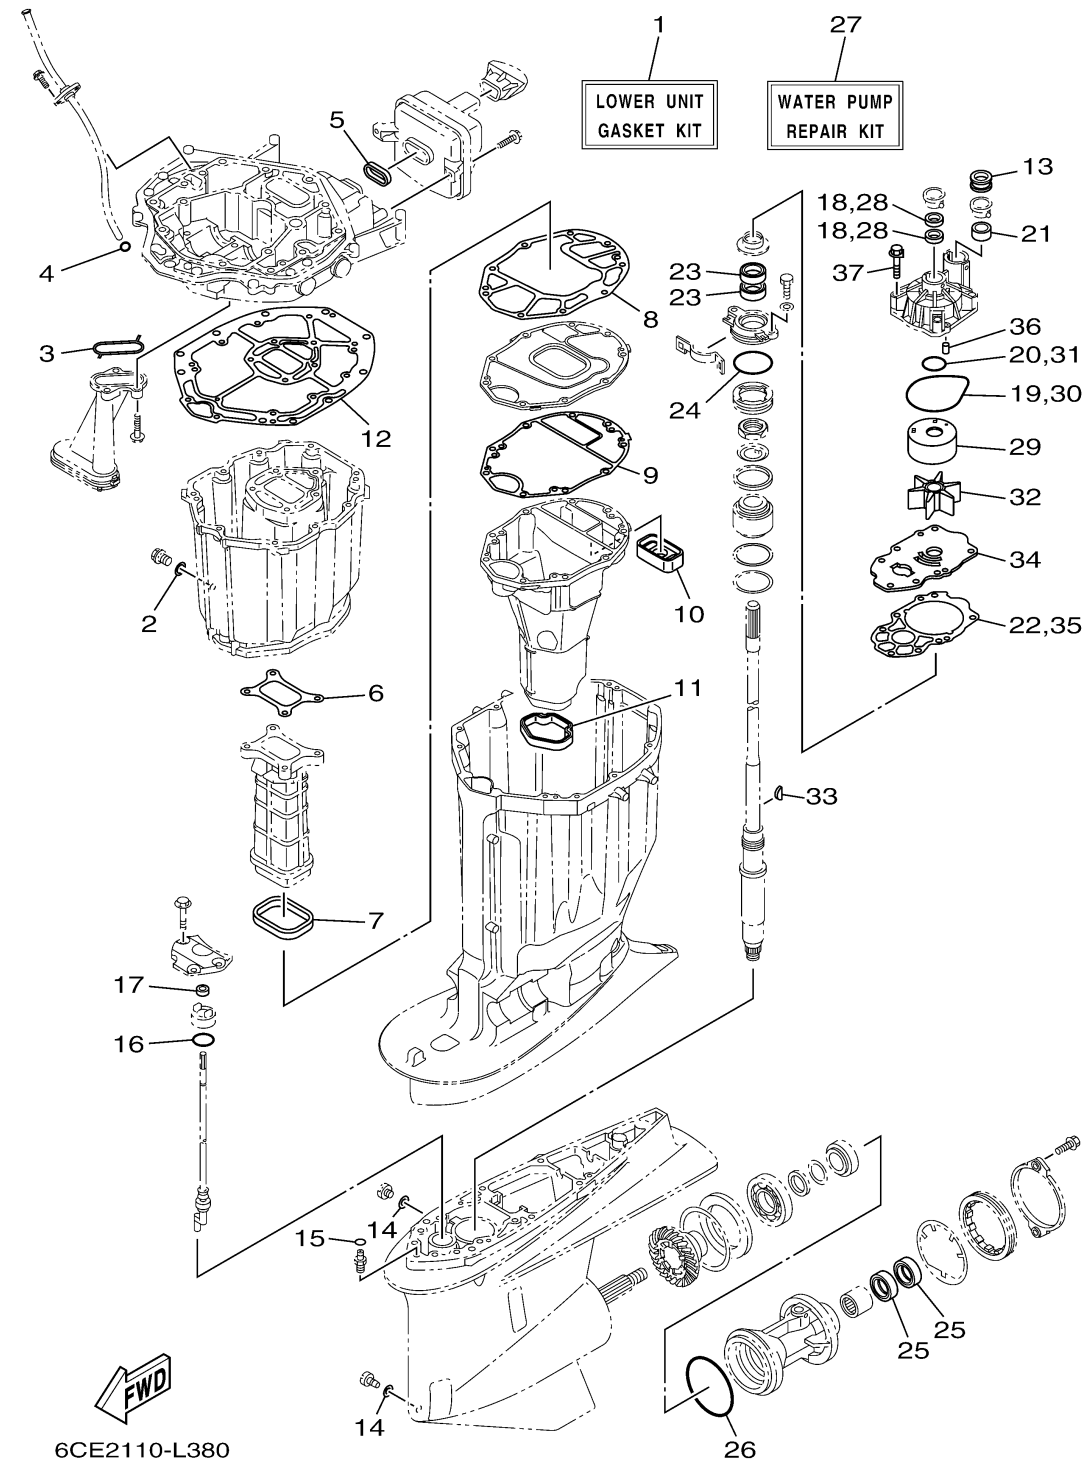

REPAIR KIT 2

Ref No.	Part Number	Description	Qty	Remarks
1	6CE-W0001-20-00	LOWER UNIT GASKET KIT	1	
2	90430-14M09-00	..GASKET	1	
3	6AW-13415-00-00	..SEAL, OIL STRAINER	1	
4	93210-19MJ3-00	..O-RING	1	
5	6CB-14755-00-00	..GASKET, SILENCER	1	
6	6CB-41134-00-00	..GASKET, EXHAUST MANIFOLD	1	
7	6CB-41138-00-00	..SEAL, EXT. 1	1	
8	6CB-41135-00-00	..GASKET, EXHAUST MANIFOLD	1	
9	6CE-41136-00-00	..GASKET, EXHAUST MANIFOLD 4	1	
10	6CE-45127-00-00	..SEAL	1	
11	6CE-45123-00-00	..GASKET, MUFFLER	1	
12	6CB-45113-00-00	..GASKET, UPPER CASING	1	
13	6AW-44366-00-00	..DAMPER, WATER SEAL 2	1	
14	90430-08020-00	..GASKET	2	
15	93210-07003-00	..O-RING	1	
16	93210-33M49-00	..O-RING	1	
17	93106-09014-00	..OIL SEAL	1	
18	93104-22M07-00	..OIL SEAL	2	
19	93210-94003-00	..O-RING	1	
20	93210-37160-00	..O-RING	1	

CONTINUED ON NEXT FRAME >

REPAIR KIT 2

Ref No.	Part Number	Description	Qty	Remarks
21	6AW-44365-00-00	. DAMPER, WATER SEAL 1	1	
22	6CE-44315-00-00	. GASKET, WATER PUMP	1	
23	93101-28M16-00	. OIL SEAL	2	
24	93210-64488-00	. O-RING	1	
25	93101-30M17-00	. .OIL SEAL	2	
26	93211-02001-00	. O-RING	1	
27	6CE-W0078-00-00	WATER PUMP REPAIR KIT	1	
28	93104-22M07-00	. OIL SEAL	2	
29	6AW-44322-00-00	. INSERT, CARTRIDGE	1	
30	93210-94003-00	. O-RING	1	
31	93210-37160-00	. O-RING	1	
32	6CE-44352-00-00	. IMPELLER	1	
33	90280-04002-00	. KEY, WOODRUFF	1	
34	6CE-44323-00-00	. .OUTER PLATE, CARTRIDGE	1	
35	6CE-44315-00-00	. GASKET, WATER PUMP	1	
36	93606-12019-00	. PIN, DOWEL	2	
37	90119-08M14-00	. BOLT, WITH WASHER	4	