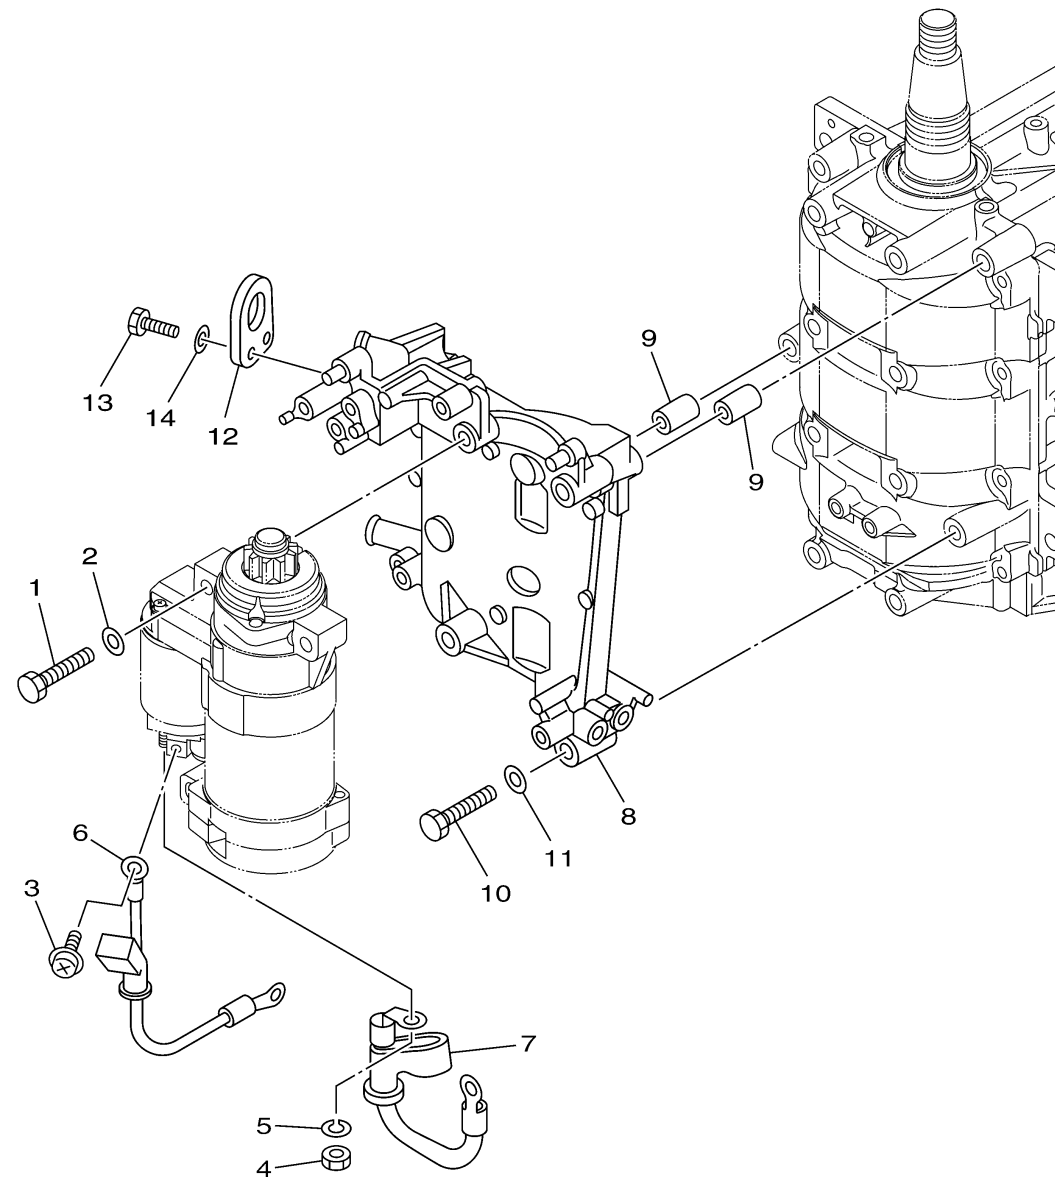

## ELECTRICAL 2

Ref No.	Part Number	Description	Qty	Remarks
1	97013-08045-00	BOLT	3	
2	92903-08600-00	WASHER, PLATE	3	
3	90159-05M12-00	SCREW, WITH WASHER	1	
4	95333-08600-00	NUT	1	
5	92903-08100-00	WASHER, SPRING	1	
6	6BG-81815-00-00	CORD, STARTER MOTOR	1	
7	6BG-82115-00-00	WIRE, PLUS LEAD	1	
8	6BG-81822-00-94	BRACKET, STARTING MOTOR	1	
9	99590-10114-00	PIN, DOWEL	2	
10	97095-08045-00	.BOLT	4	
11	92995-08600-00	WASHER	4	
12	62Y-11119-00-00	HANGER, ENGINE	1	
13	97095-06020-00	BOLT	2	
14	92995-06600-00	WASHER	2	

  
6BG1100-H140