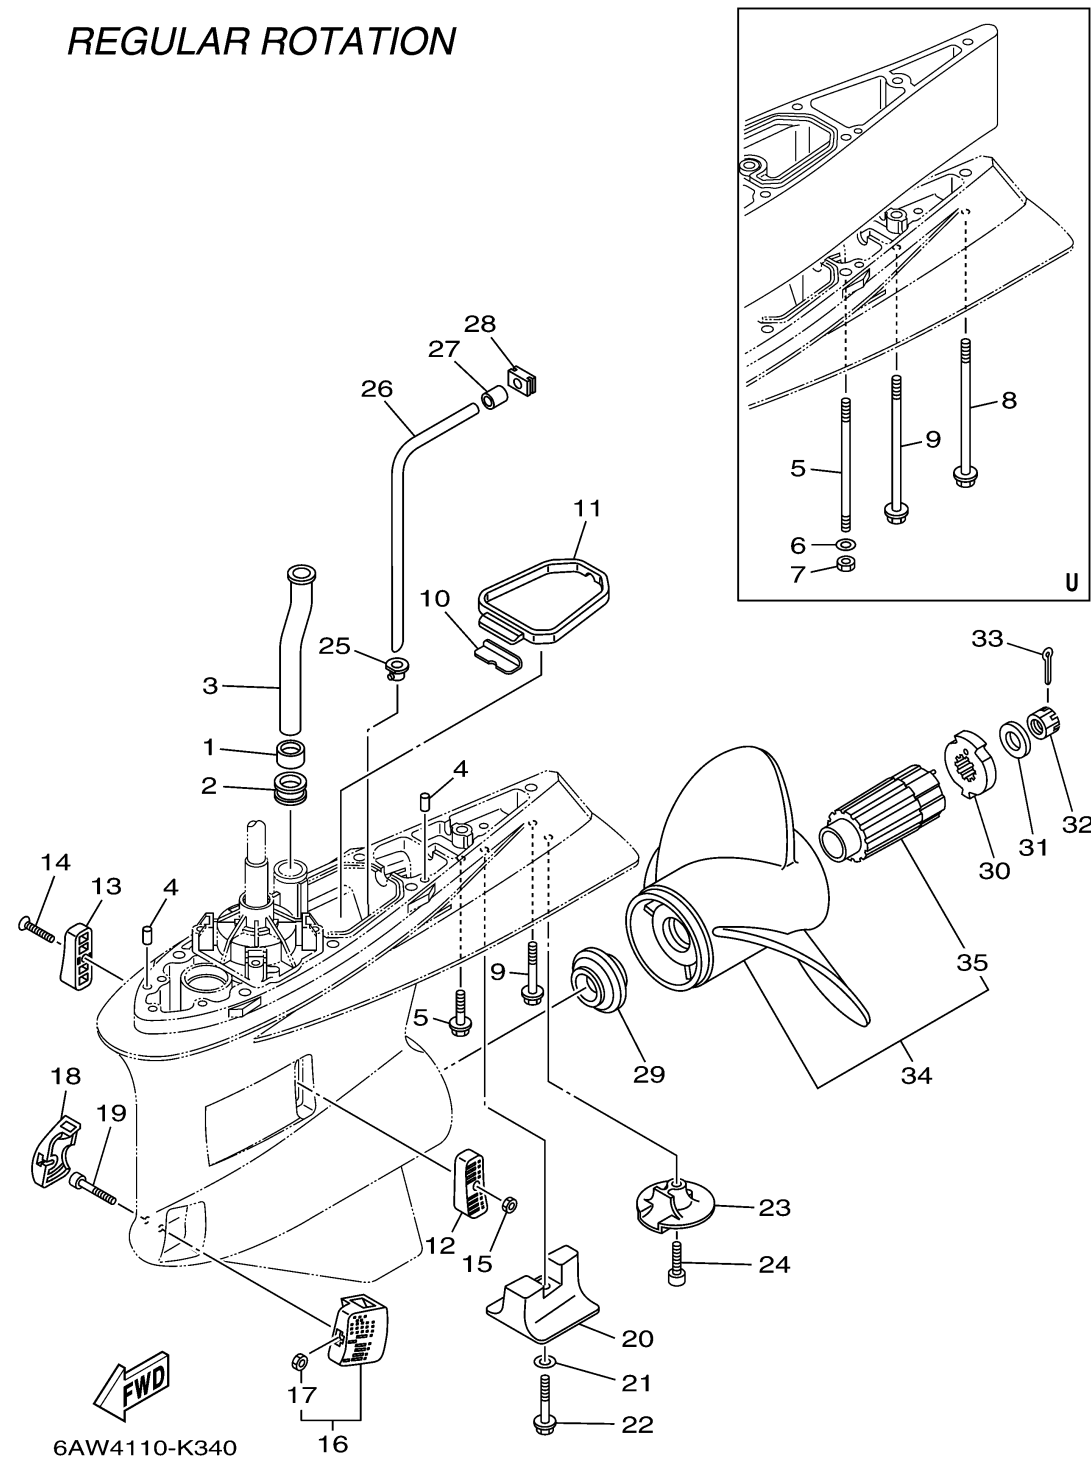

REGULAR ROTATION

LOWER CASING DRIVE 2

Ref No.	Part Number	Description	Qty	Remarks
1	6AW-44365-00-00	DAMPER, WATER SEAL 1	1	
2	6AW-44366-00-00	DAMPER, WATER SEAL 2	1	
3	6AW-44361-00-00	TUBE, WATER 1	1	X(25.1")
3	6AW-44361-10-00	TUBE, WATER 1	0	U(30.1")
4	93608-12M05-00	PIN, DOWEL	2	
5	90119-10038-00	BOLT, WITH WASHER	7	X(25.1")
5	90116-10041-00	BOLT, STUD	0	U(30.1")
6	90201-10048-00	WASHER, PLATE	0	U(30.1")
7	90170-10009-00	NUT	0	U(30.1")
8	90119-10008-00	BOLT, WITH WASHER	0	U(30.1")
9	90119-10009-00	BOLT, WITH WASHER	0	U(30.1")
9	97575-10570-00	BOLT, WITH WASHER	1	X(25.1")
10	61A-45376-00-00	GUIDE, SEAL DAMPER	1	
11	6AW-45375-00-00	DAMPER, SEAL	1	
12	6AW-45214-00-00	COVER, WATER INLET 1	1	
13	6AW-45215-00-00	COVER, WATER INLET 2	1	
14	90152-05003-00	SCREW, COUNTERSUNK	1	
15	90185-05002-00	NUT, NYLON	1	
16	6AW-45224-00-00	COVER, WATER INLET 3	1	
17	90185-05002-00	. NUT, NYLON	1	

CONTINUED ON NEXT FRAME >

REGULAR ROTATION

LOWER CASING DRIVE 2

Ref No.	Part Number	Description	Qty	Remarks
34	6AW-45970-10-00	PROPELLER (3X16-1/4"X15"-X)	1	UR SDS PROP.
35	6AW-45C80-00-00	. PROPELLER DAMPER RUBBER ASSY	1	