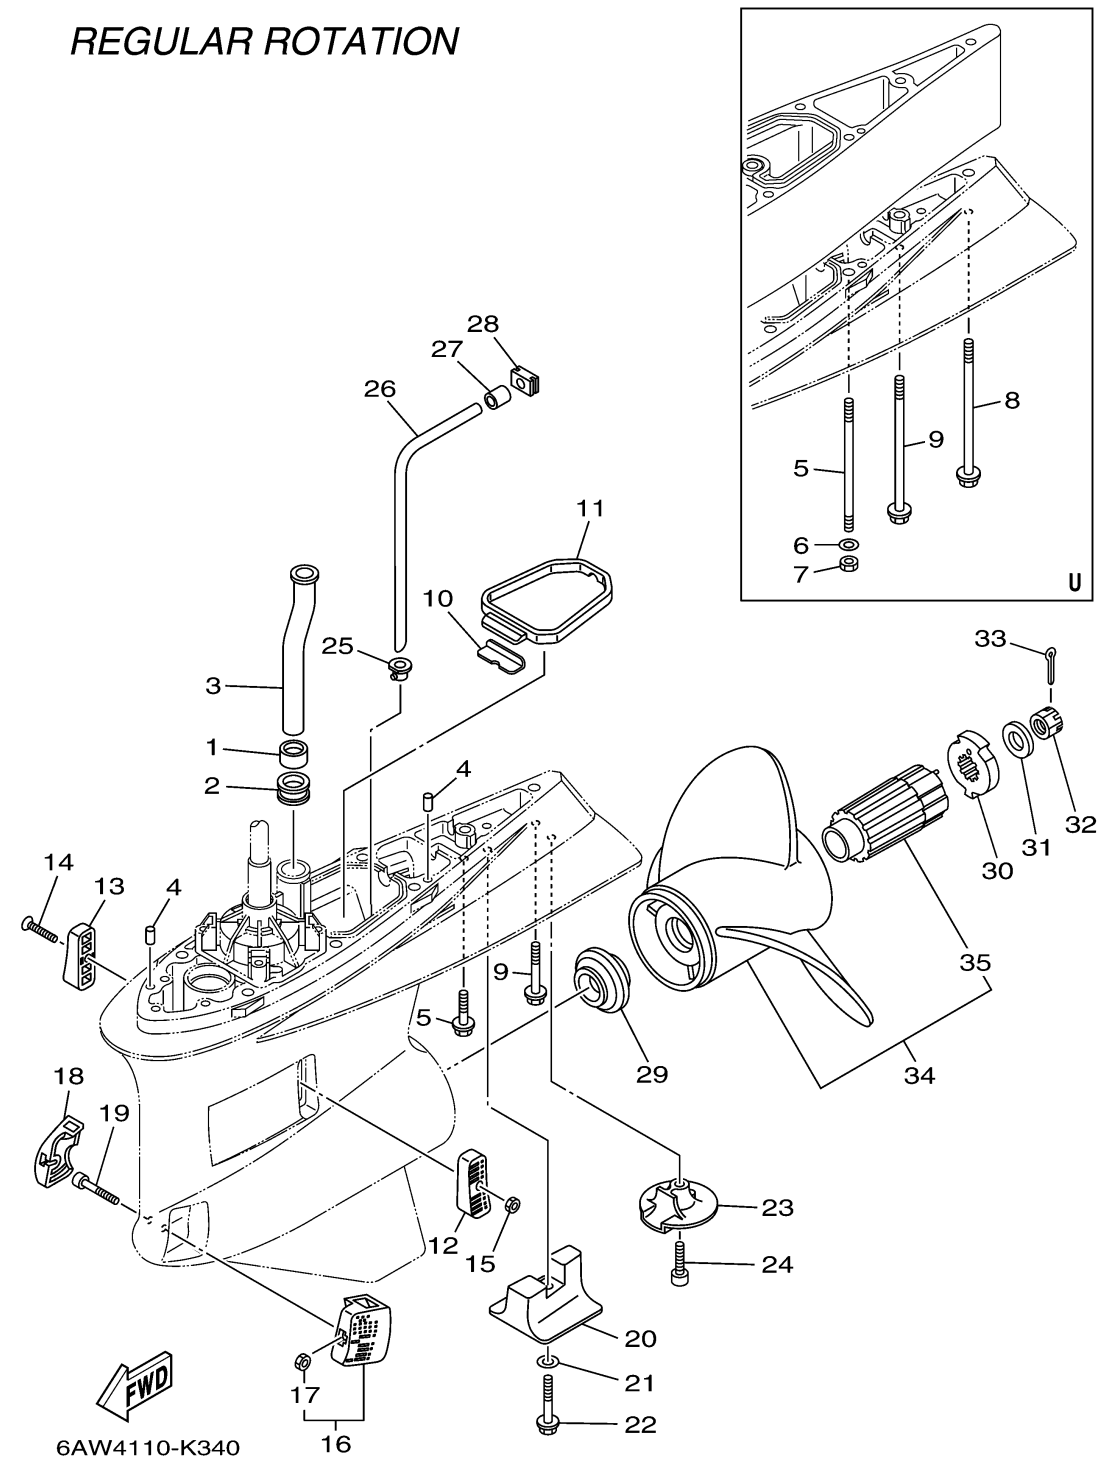

REGULAR ROTATION

LOWER CASING DRIVE 2

Ref No.	Part Number	Description	Qty	Remarks
1	6AW-44365-00-00	DAMPER, WATER SEAL 1	1	
2	6AW-44366-00-00	DAMPER, WATER SEAL 2	1	
3	6AW-44361-00-00	TUBE, WATER 1	1	X(25.1")
3	6AW-44361-10-00	TUBE, WATER 1	0	U(30.1")
4	93608-12M05-00	PIN, DOWEL	2	
5	90119-10038-00	BOLT, WITH WASHER	7	X(25.1")
5	90116-10041-00	BOLT, STUD	0	U(30.1")
6	90201-10048-00	WASHER, PLATE	0	U(30.1")
7	90170-10009-00	NUT	0	U(30.1")
8	90119-10008-00	BOLT, WITH WASHER	0	U(30.1")
9	90119-10009-00	BOLT, WITH WASHER	0	U(30.1")
9	97575-10570-00	BOLT, WITH WASHER	1	X(25.1")
10	61A-45376-00-00	GUIDE, SEAL DAMPER	1	
11	6AW-45375-00-00	DAMPER, SEAL	1	
12	6AW-45214-00-00	COVER, WATER INLET 1	1	
13	6AW-45215-00-00	COVER, WATER INLET 2	1	
14	90152-05003-00	SCREW, COUNTERSUNK	1	
15	90185-05002-00	NUT, NYLON	1	
16	6AW-45224-00-00	COVER, WATER INLET 3	1	
17	90185-05002-00	. NUT, NYLON	1	

CONTINUED ON NEXT FRAME >

REGULAR ROTATION

LOWER CASING DRIVE 2

Ref No.	Part Number	Description	Qty	Remarks
34	6AW-45970-10-00	PROPELLER (3X16-1/4"X15"-X)	1	UR SDS PROP.
35	6AW-45C80-00-00	. PROPELLER DAMPER RUBBER ASSY	1	