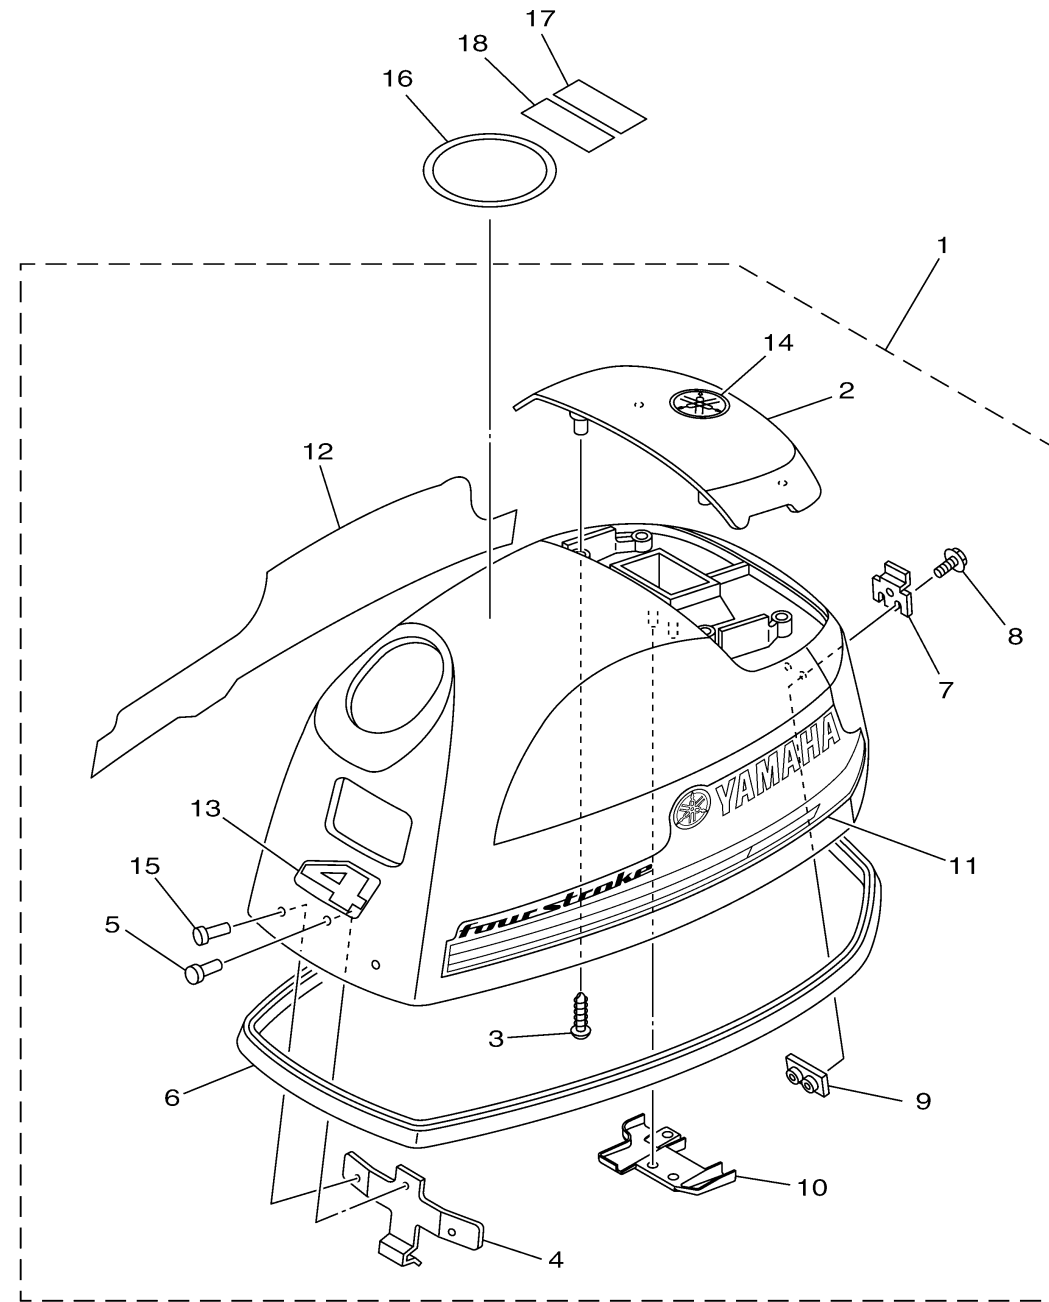

TOP COWLING

Ref No.	Part Number	Description	Qty	Remarks
1	6BV-G2610-20-00	TOP COWLING ASSY (GRAY)	1	
2	6BX-G2613-10-00	...MOLDING, AIR DUCT	1	
3	97780-40012-00	...SCREW, TAPPING	4	
4	6BX-G2651-00-00	...HOOK	1	
5	90266-04M04-00	...RIVET	1	
6	6BX-42615-00-00	...SEAL	1	
7	60R-42652-00-00	...HOOK	1	
8	97595-05514-00	...BOLT, WITH WASHER	2	
9	68T-42649-00-00	...HOLDER, CLAMP BAND	1	
10	6BX-G2134-00-00	...COVER	1	
11	6BV-42675-10-00	..GRAPHIC, SIDE 1	1	
12	6BV-42676-10-00	..GRAPHIC, SIDE 2	1	
13	6BV-42677-10-00	..GRAPHIC, FRONT	1	
14	6BX-42697-10-00	..TUNING FORK MARK	1	
15	90266-04M00-00	...RIVET	2	
16	60R-E3434-00-00	LABEL, CAUTION	1	
17	6S7-42698-60-00	LABEL, WARNING (FUEL)	1	
18	6S7-42698-70-00	LABEL, WARNING (FUEL)	1	

6BV4100-L010