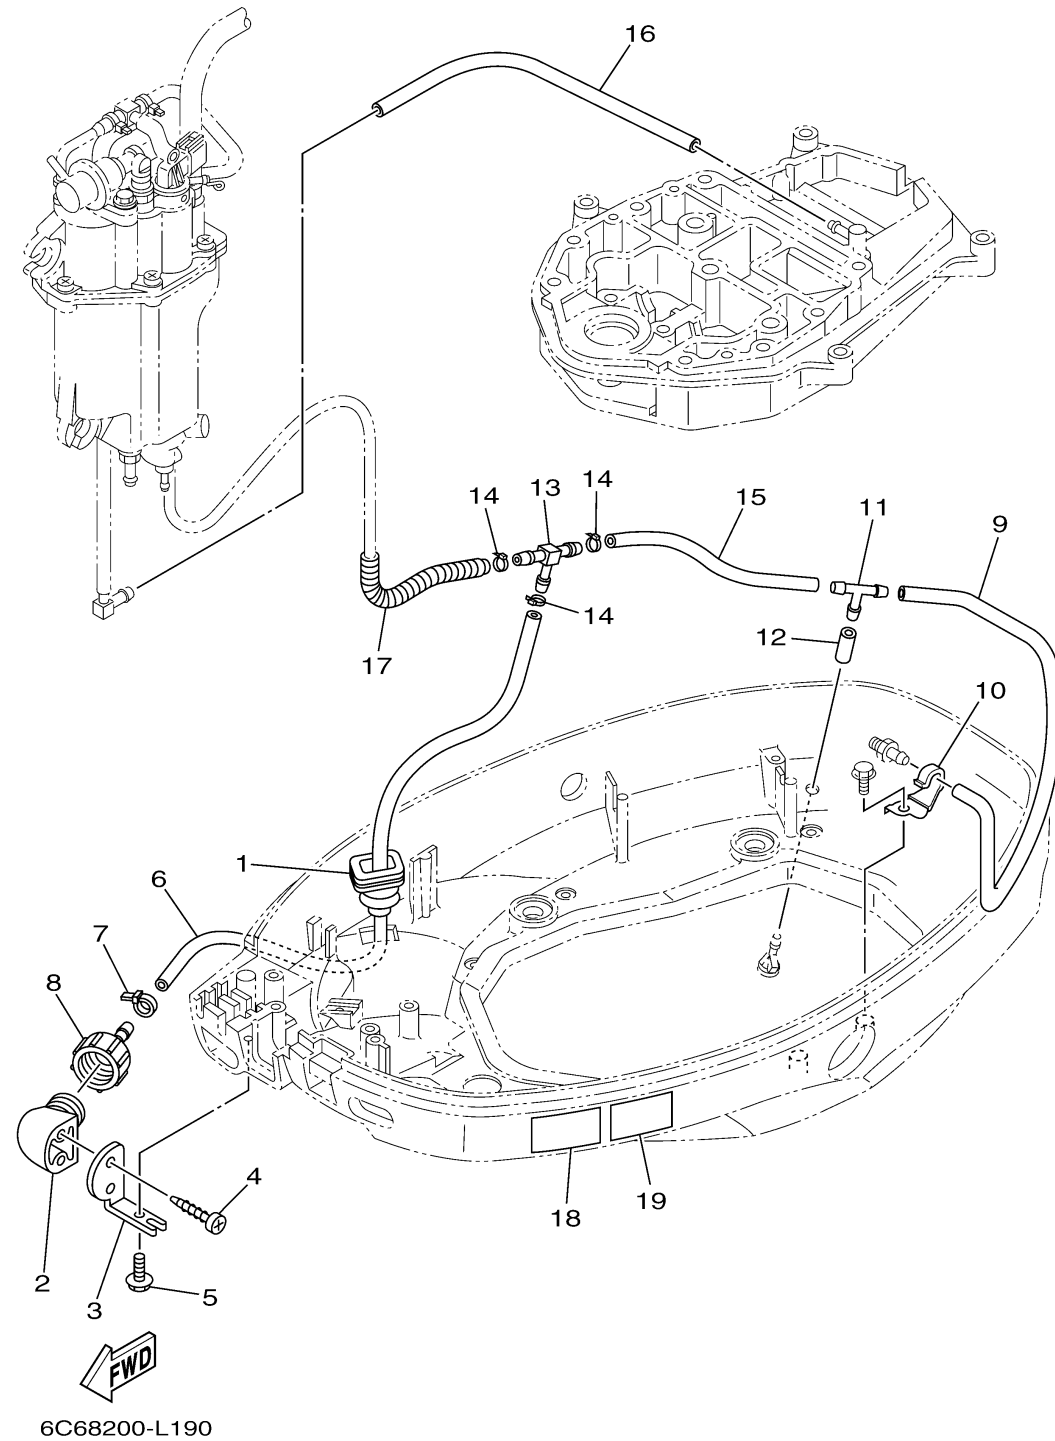

BOTTOM COWLING 2

Ref No.	Part Number	Description	Qty	Remarks
1	65W-42724-10-00	GROMMET	1	
2	68T-12572-00-00	ADAPTER	1	
3	69W-12535-00-00	PLATE	1	
4	90167-06002-00	SCREW, TAPPING	2	
5	90109-06M80-00	BOLT	1	
6	6C5-24312-00-00	PIPE 2	1	
7	90465-11M10-00	CLAMP	1	
8	6R3-12580-00-00	JOINT ASSY	1	
9	90445-09226-00	HOSE (L390)	1	
10	90462-08031-00	CLAMP	1	
11	688-24378-00-00	PIPE, JOINT 3	1	
12	90445-09220-00	HOSE (L30)	1	
13	6C5-24378-00-00	PIPE, JOINT 3	1	
14	90465-11M10-00	CLAMP	3	
15	90445-09091-00	HOSE (L135)	1	
16	90445-09304-00	HOSE (L310)	1	
17	90447-10006-00	TUBE	1	
18	6AH-42794-40-00	LABEL, WARNING (GENERAL)	1	
19	6AH-42794-50-00	LABEL, WARNING (GENERAL)	1	