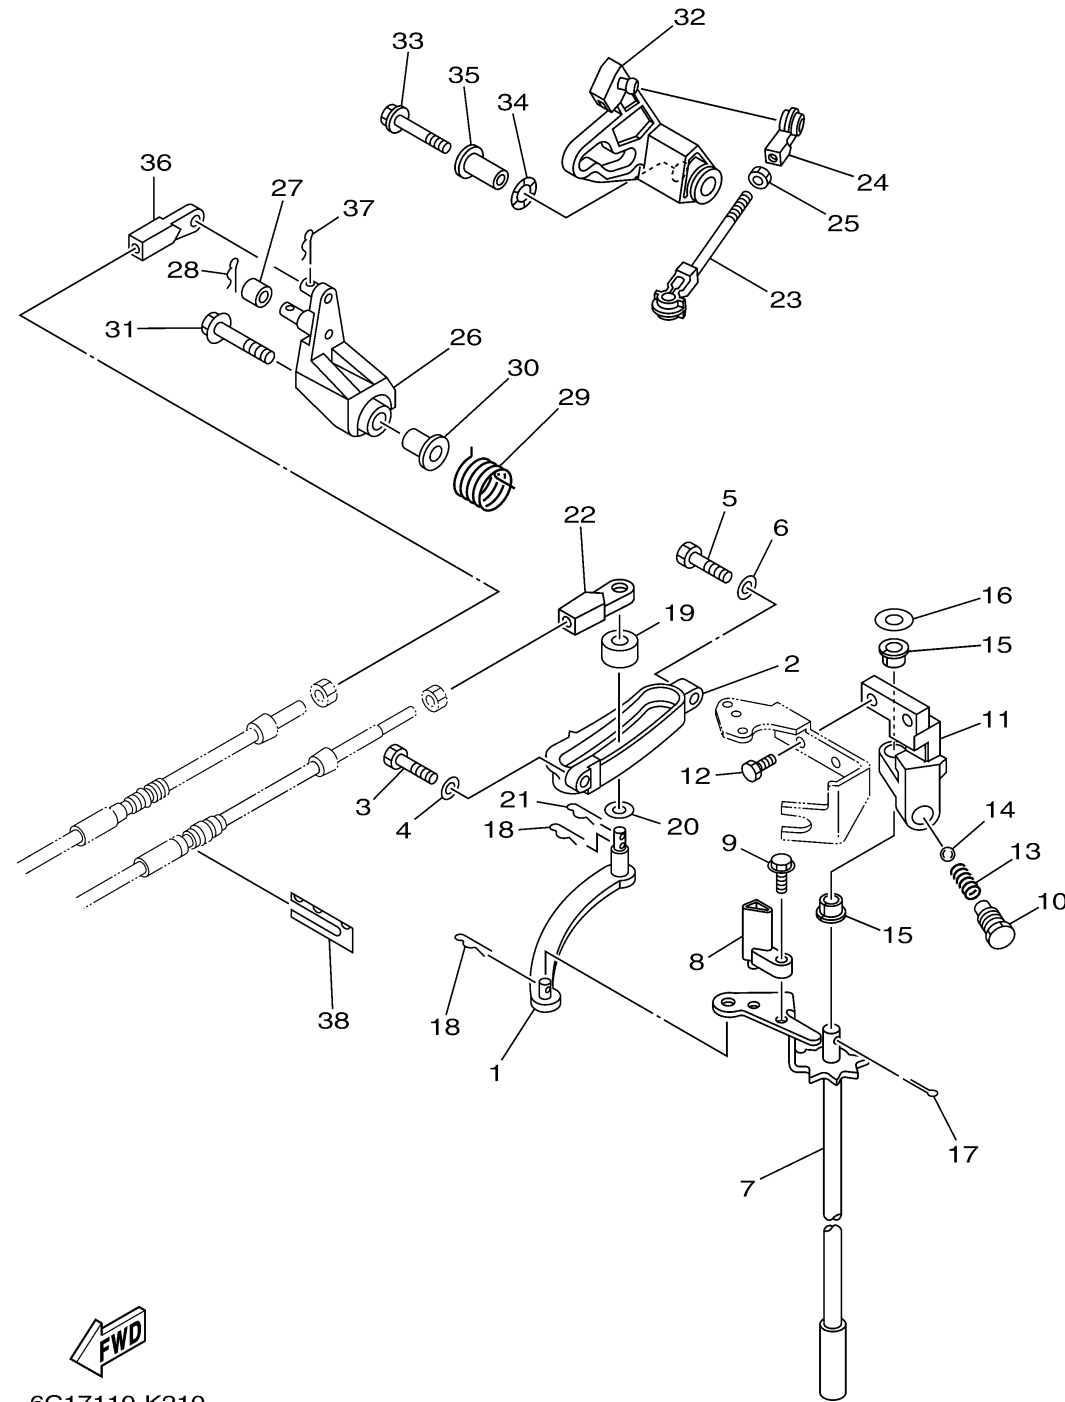

CONTROL

Ref No.	Part Number	Description	Qty	Remarks
1	69W-44121-00-00	LEVER, SHIFT ROD	1	
2	62Y-44117-01-94	BRACKET	1	
3	97095-06020-00	BOLT	1	
4	92995-06600-00	WASHER	1	
5	97095-06025-00	BOLT	1	
6	92995-06600-00	WASHER	1	
7	6C5-44120-01-00	HANDLE GEAR SHIFT ASSY	1	L(20.7")
8	6C5-44122-00-00	BUSHING, SHIFT ROD LEVER	1	
9	97595-05514-00	..BOLT, WITH WASHER	1	
10	62Y-42715-01-00	BUSHING	1	
11	62Y-44118-00-94	BRACKET	1	
12	90101-06054-00	BOLT	2	
13	90501-12082-00	SPRING, COMPRESSION	1	
14	93501-04M02-00	BALL	1	
15	90386-90M90-00	BUSH	2	
16	90201-10M20-00	.WASHER, PLATE	1	
17	91490-20015-00	PIN. COTTER	1	
18	90468-18008-00	CLIP	2	
19	688-44122-00-00	BUSHING, SHIFT ROD LEVER	1	
20	90202-07M07-00	WASHER, PLATE	1	

CONTINUED ON NEXT FRAME >

6C17110-K210

CONTROL

6C17110-K210

Ref No.	Part Number	Description	Qty	Remarks
21	90468-18008-00	CLIP	1	
22	69W-48344-00-00	CABLE END, REMOTE CONTROL	1	
23	688-41211-01-00	LINK, ACCEL.	1	
24	6H4-41237-00-00	JOINT, LINK	1	
25	95380-05700-00	NUT	1	
26	62Y-42154-00-00	LEVER, THROTTLE CONTROL	1	
27	6C5-42171-00-00	BUSHING	1	
28	91490-16010-00	PIN. COTTER	1	
29	62Y-44135-00-00	SPRING	1	
30	90387-06M45-00	COLLAR	1	
31	90119-06106-00	BOLT, WITH WASHER	1	
32	6C5-42335-00-00	LEVER, ACCEL. CONTROL	1	
33	95895-06035-00	BOLT, FLANGE	1	
34	90206-10M04-00	WASHER, WAVE	1	
35	90387-06M82-00	COLLAR	1	
36	69W-48344-00-00	CABLE END, REMOTE CONTROL	1	
37	90468-18008-00	CLIP	1	
38	62Y-48538-00-00	CLAMP, CABLE 1	1	