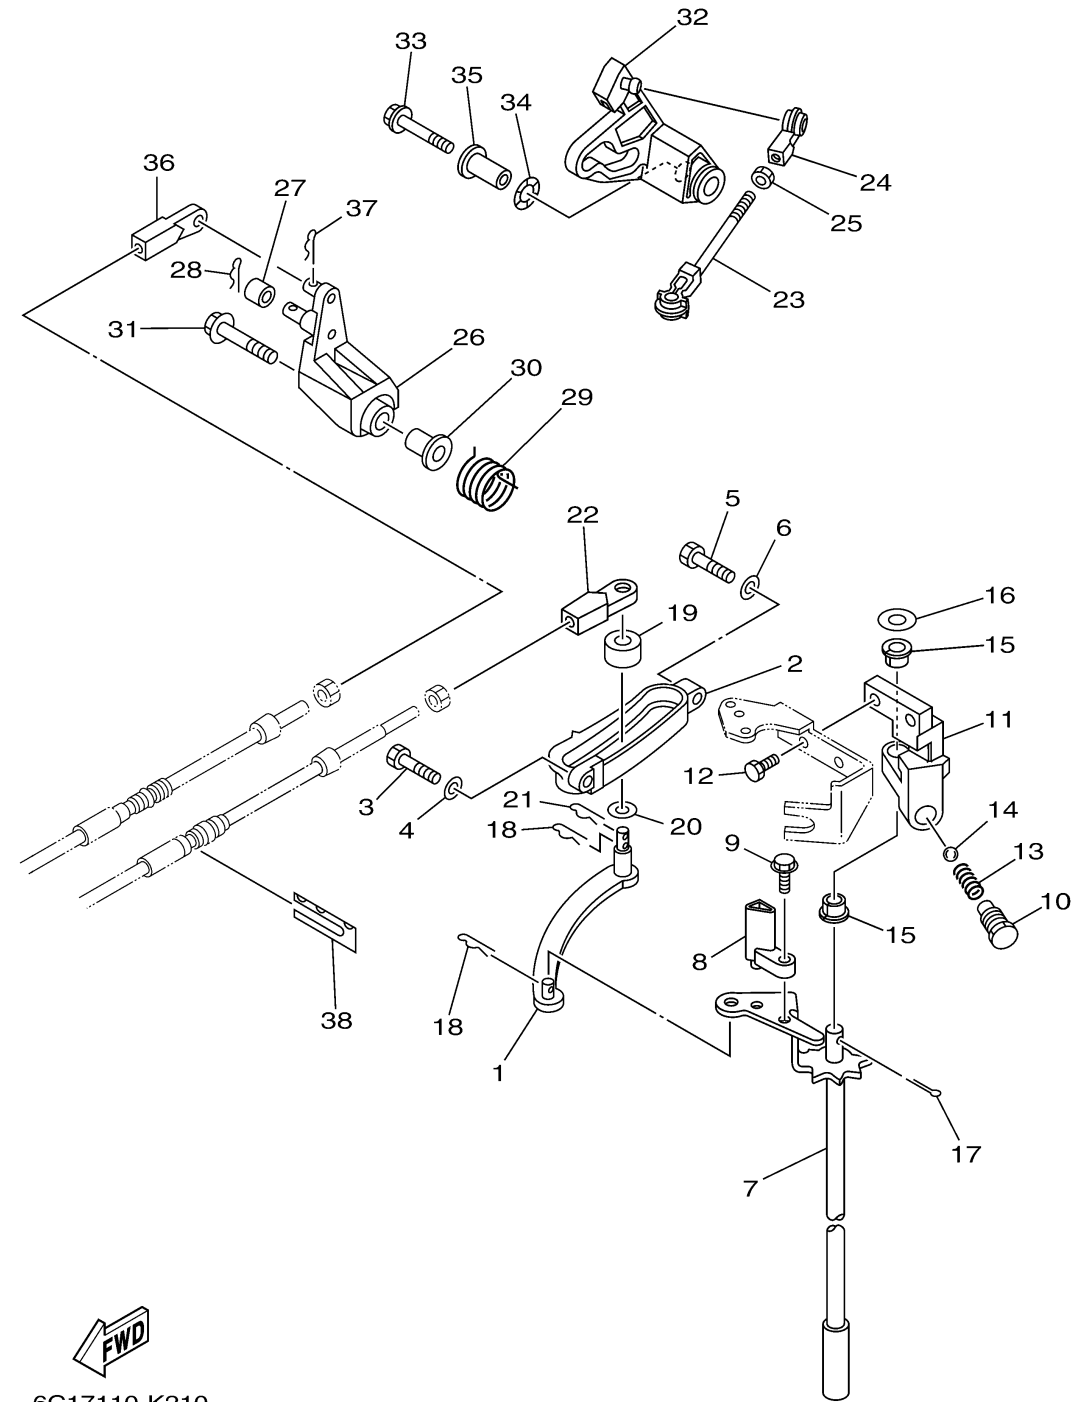

CONTROL

Ref No.	Part Number	Description	Qty	Remarks
1	69W-44121-00-00	LEVER, SHIFT ROD	1	
2	62Y-44117-01-94	BRACKET	1	
3	97095-06020-00	BOLT	1	
4	92995-06600-00	WASHER	1	
5	97095-06025-00	BOLT	1	
6	92995-06600-00	WASHER	1	
7	6C5-44120-01-00	HANDLE GEAR SHIFT ASSY	1	L(20.7")
8	6C5-44122-00-00	BUSHING, SHIFT ROD LEVER	1	
9	97595-05514-00	..BOLT, WITH WASHER	1	
10	62Y-42715-01-00	BUSHING	1	
11	62Y-44118-00-94	BRACKET	1	
12	90101-06054-00	BOLT	2	
13	90501-12082-00	SPRING, COMPRESSION	1	
14	93501-04M02-00	BALL	1	
15	90386-90M90-00	BUSH	2	
16	90201-10M20-00	.WASHER, PLATE	1	
17	91490-20015-00	PIN. COTTER	1	
18	90468-18008-00	CLIP	2	
19	688-44122-00-00	BUSHING, SHIFT ROD LEVER	1	
20	90202-07M07-00	WASHER, PLATE	1	

CONTINUED ON NEXT FRAME >

6C17110-K210

CONTROL

6C17110-K210

Ref No.	Part Number	Description	Qty	Remarks
21	90468-18008-00	CLIP	1	
22	69W-48344-00-00	CABLE END, REMOTE CONTROL	1	
23	688-41211-01-00	LINK, ACCEL.	1	
24	6H4-41237-00-00	JOINT, LINK	1	
25	95380-05700-00	NUT	1	
26	62Y-42154-00-00	LEVER, THROTTLE CONTROL	1	
27	6C5-42171-00-00	BUSHING	1	
28	91490-16010-00	PIN. COTTER	1	
29	62Y-44135-00-00	SPRING	1	
30	90387-06M45-00	COLLAR	1	
31	90119-06106-00	BOLT, WITH WASHER	1	
32	6C5-42335-00-00	LEVER, ACCEL. CONTROL	1	
33	95895-06035-00	BOLT, FLANGE	1	
34	90206-10M04-00	WASHER, WAVE	1	
35	90387-06M82-00	COLLAR	1	
36	69W-48344-00-00	CABLE END, REMOTE CONTROL	1	
37	90468-18008-00	CLIP	1	
38	62Y-48538-00-00	CLAMP, CABLE 1	1	