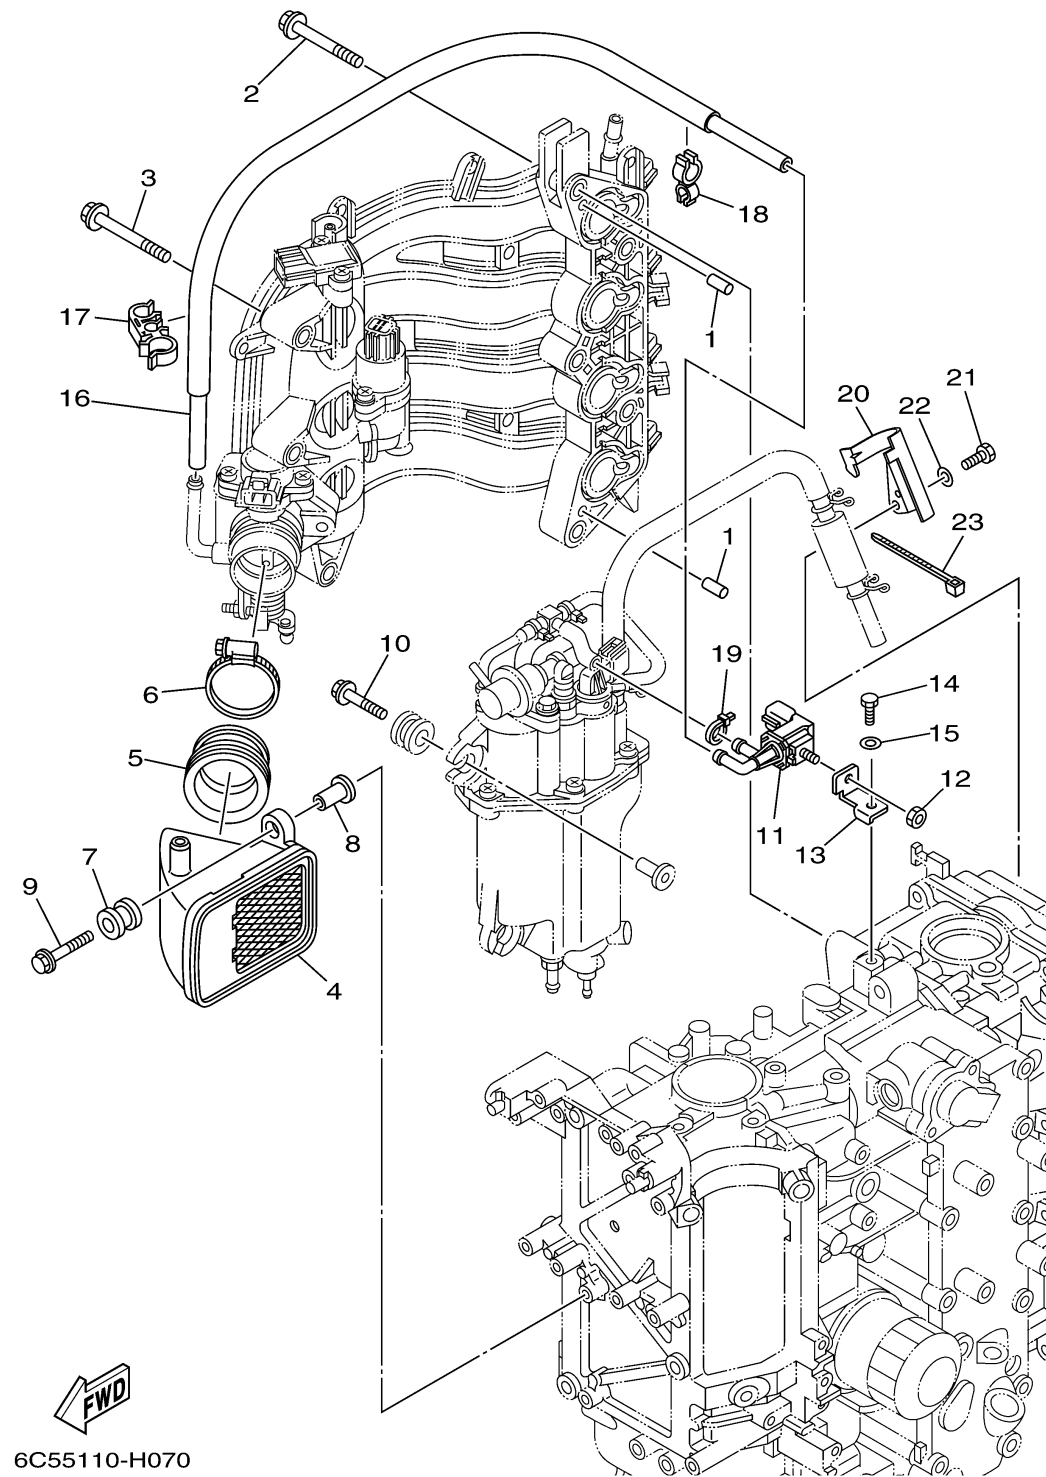

INTAKE 2

Ref No.	Part Number	Description	Qty	Remarks
1	93608-12M05-00	PIN, DOWEL	2	
2	90119-08069-00	BOLT, WITH WASHER	5	
3	90119-06087-00	BOLT, WITH WASHER	3	
4	6C5-14440-00-00	SILENCER ASSY, INTAKE	1	
5	6C5-14453-01-00	JOINT, AIR CLEANER 1	1	
6	90450-50001-00	HOSE CLAMP ASSY	1	
7	6A0-82317-00-00	DAMPER, IGNITION COIL	2	
8	90387-06119-00	COLLAR	2	
9	90119-06106-00	BOLT, WITH WASHER	2	
10	90119-06M61-00	BOLT, WITH WASHER	3	
11	6C5-86120-00-00	SOLENOID VALVE ASSY	1	
12	95380-06600-00	NUT, HEXAGON	1	
13	6C5-86112-00-00	STAY, SOLENOID	1	
14	97095-06016-00	BOLT	1	
15	92995-06600-00	WASHER	1	
16	6C5-12576-00-00	HOSE 1	1	
17	90464-15008-00	CLAMP	1	
18	90464-12006-00	CLAMP	1	
19	90465-11M10-00	CLAMP	1	
20	6C5-13428-01-00	BRACKET, STRAINER 1	1	

CONTINUED ON NEXT FRAME >

INTAKE 2

Ref No.	Part Number	Description	Qty	Remarks
21	97095-06016-00	BOLT	1	
22	92995-06600-00	WASHER	1	
23	90465-13M18-00	CLAMP	1	