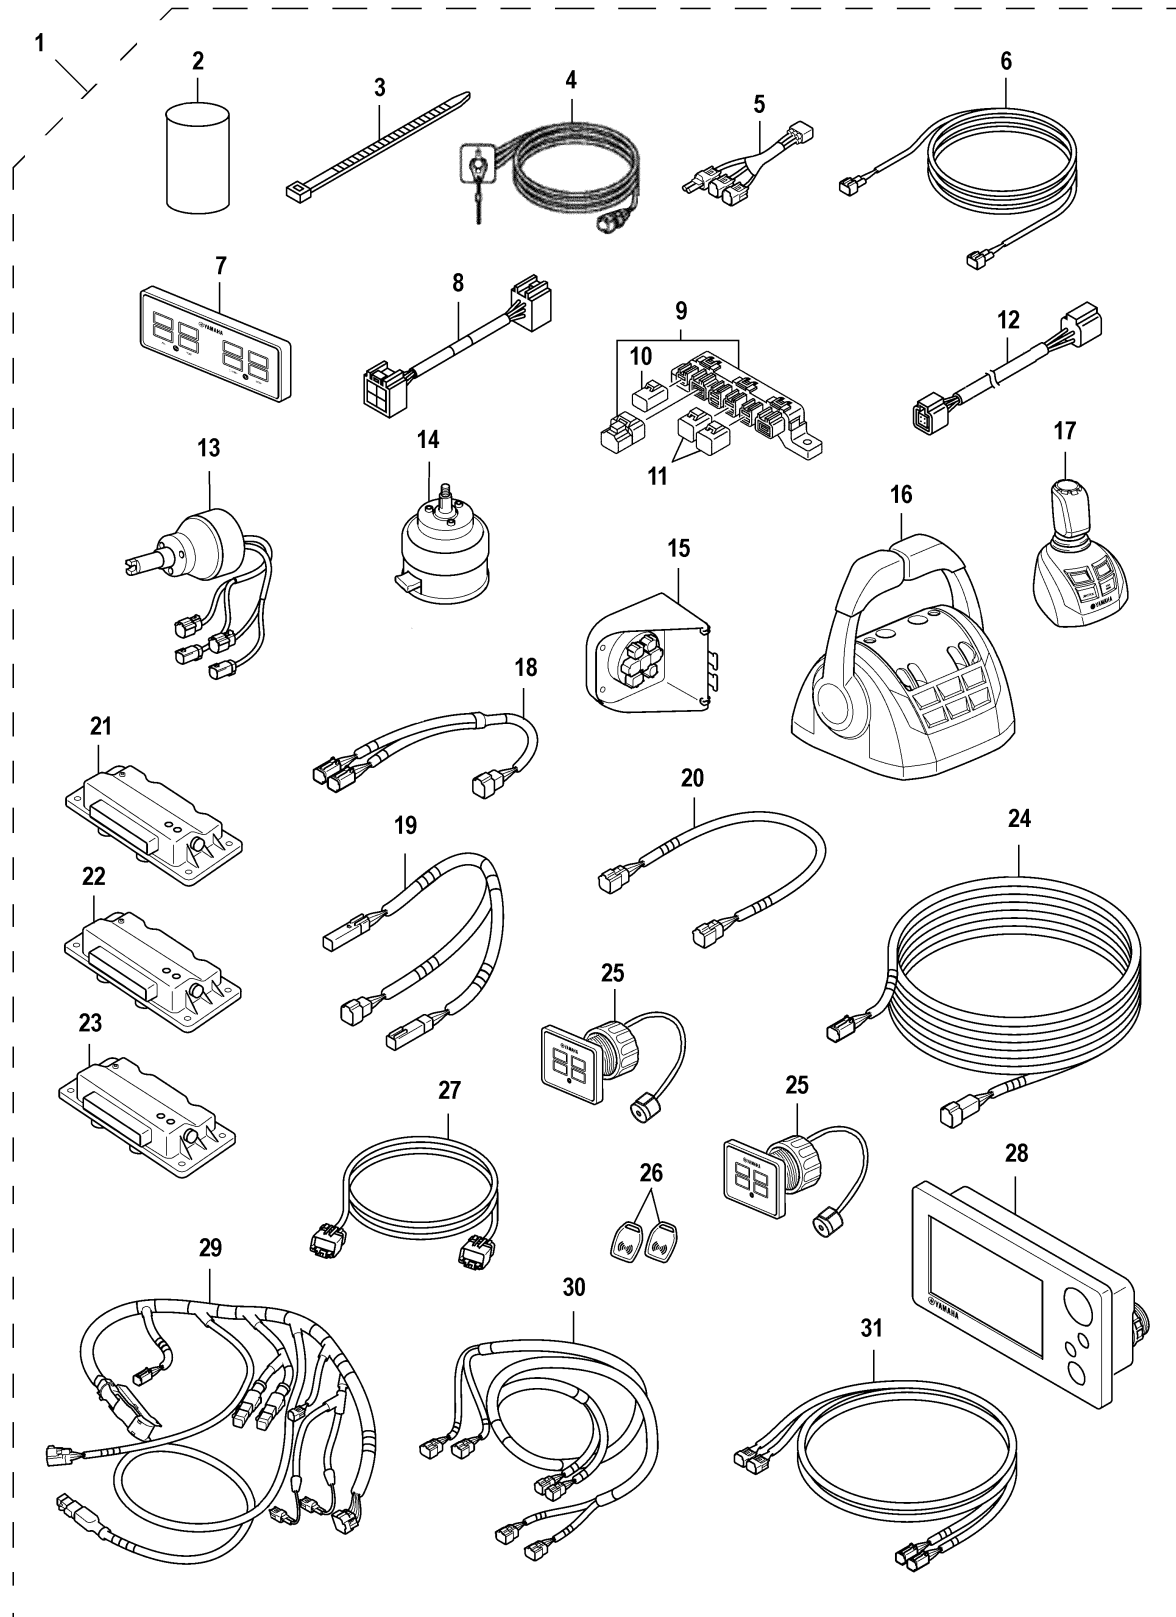

MAIN STATION KIT (TRIPLE)

Ref No.	Part Number	Description	Qty	Remarks
1	6ES-W0035-10-00	MAIN STATION KIT TRIPLE (SERIALIZED)	1	ORDER FROM OB SALES
2	6ES-82599-00-00	COVER, CONNECTER	3	
3	90465-14M66-00	CLAMP	6	
4	6X6-82570-90-00	PANEL SWITCH ASSY	1	
5	6ES-8258A-30-00	LANYARD HARNESS 6P	1	
6	6ES-8258A-20-00	LANYARD HARNESS 2P	3	
7	6ES-82568-10-00	EKS COVER (TRIPLE)	1	
8	6Y9-83553-40-00	WIRE, LEAD	1	
9	6Y8-81920-01-00	MULTI HUB ASSY	1	
10	6Y8-82582-01-00	CAP 1 (2PIN)	1	
11	6Y8-82582-11-00	.CAP 1 (4PIN)	2	
12	6Y8-82521-11-00	2FT PIGTAIL BUS	1	
13	6ES-615A0-00-00	HELM UNIT ASSY (SERIALIZED)	1	CONTACT MARINE SERVICE DEPT.
14	6ES-6154A-00-00	TILT HELM UNIT	1	
15	6ES-85590-00-00	CNTR HELM CON UNIT (SERIALIZED)	1	CONTACT MARINE SERVICE DEPT.
16	6ES-48207-00-00	REMO CON ASSY (SERIALIZED)	1	CONTACT MARINE SERVICE DEPT.
17	6ES-482A0-00-00	JOYSTICK ASSY (SERIALIZED)	1	CONTACT MARINE SERVICE DEPT.
18	6ES-82590-20-00	CENTER HCU HARNESS	1	
19	6ES-82590-00-00	HELM T HARNESS (TRIPLE)	2	
20	6ES-82590-A0-00	HELM ADAPTER HARNESS (TRIPLE)	2	

CONTINUED ON NEXT FRAME >

MAIN STATION KIT (TRIPLE)

Ref No.	Part Number	Description	Qty	Remarks
21	6ES-85590-30-00	PCU PORT TRIPLE (SERIALIZED)	1	CONTACT MARINE SERVICE DEPT.
22	6ES-85590-40-00	PCU STBD TRIPLE (SERIALIZED)	1	CONTACT MARINE SERVICE DEPT.
23	6ES-85590-50-00	PCU CENTER TRIPLE (SERIALIZED)	1	CONTACT MARINE SERVICE DEPT.
24	6ES-82590-10-00	REMOTE CONTROL - PCU HARNESS	3	
25	6ES-82510-10-00	EKS ASSY W/OUT KEYS (SERIALIZED)	2	CONTACT MARINE SERVICE DEPT.
26	6ES-82511-00-00	KEY, MAIN SWITCH	2	
27	6ES-81115-10-00	SCU LINK CABLE	1	
28	6Y9-83710-10-00	6Y9 DIGITAL GAUGE W/COVER	1	
29	6ES-8258A-00-00	PCU HARNESS	3	
30	6ES-8258A-50-00	EKS HARNESS (TRIPLE)	1	
31	6ES-83553-70-00	REMOTE CTR-HUB HARNESS, TRIPLE	1	