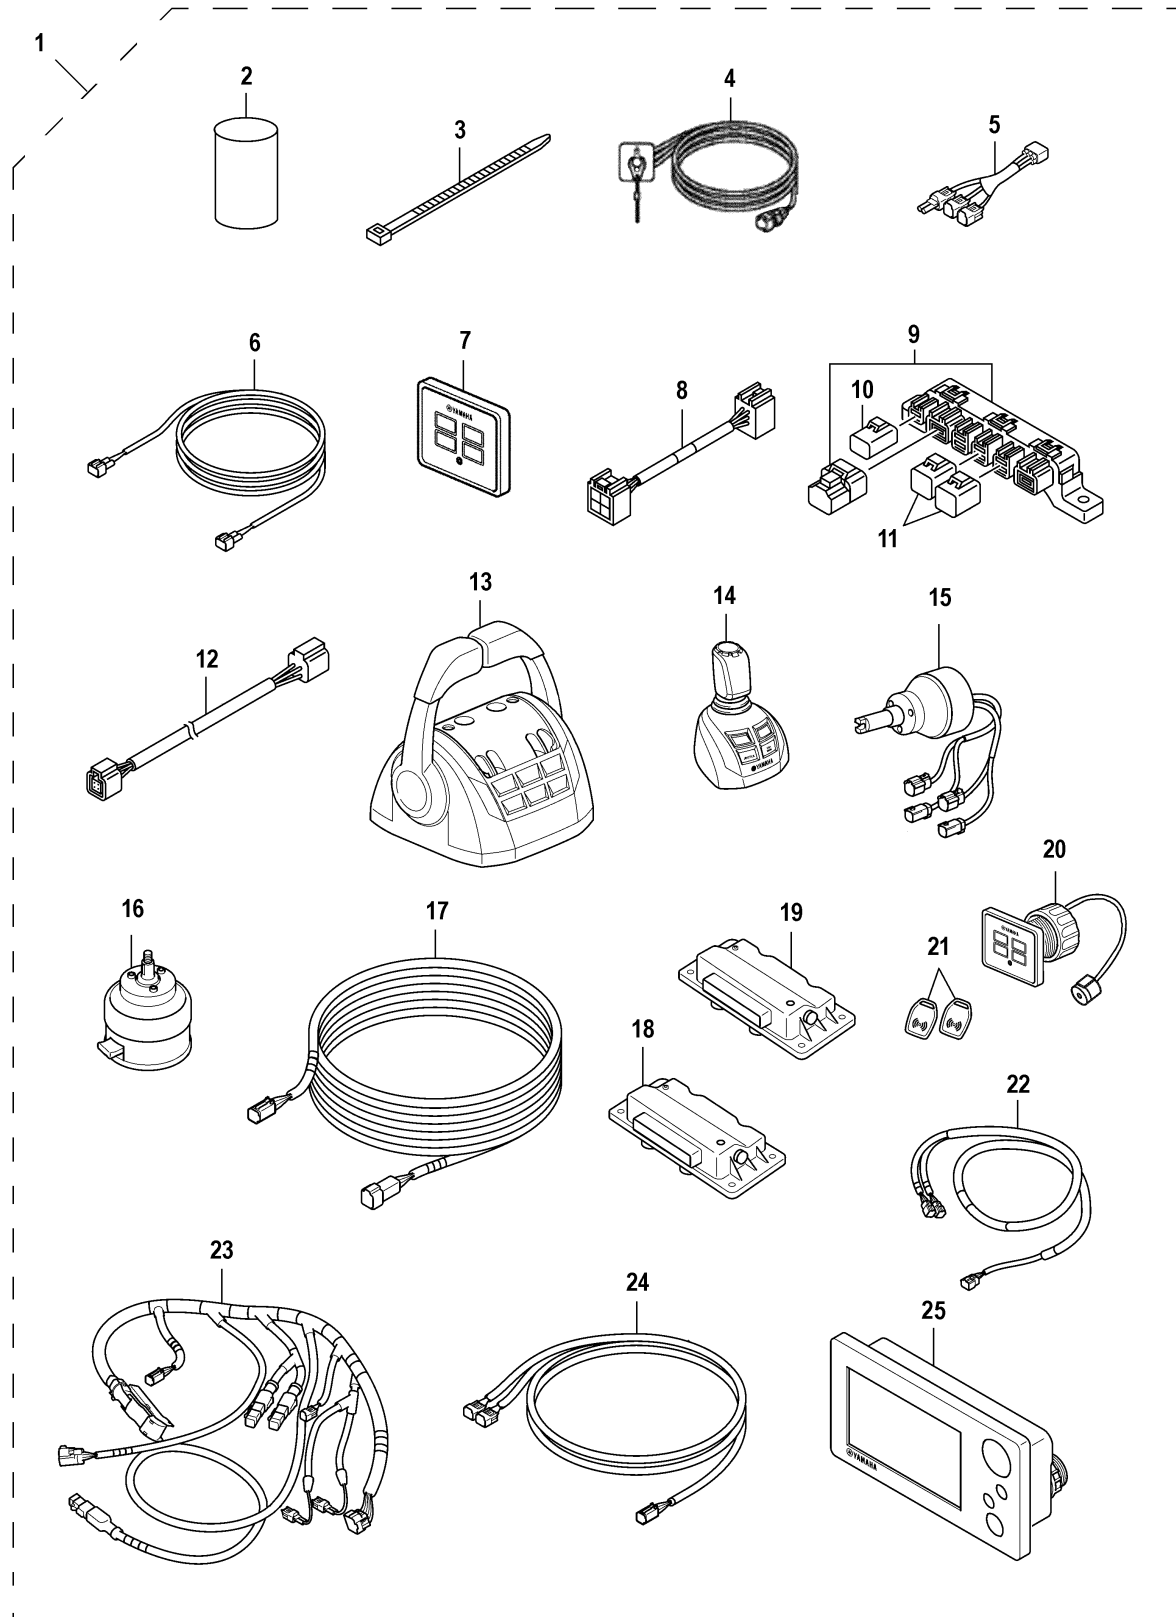

MAIN STATION KIT (TWIN)

Ref No.	Part Number	Description	Qty	Remarks
1	6ES-W0035-00-00	MAIN STATION KIT TWIN (SERIALIZED)	1	ORDER FROM OB SALES
2	6ES-82599-00-00	COVER, CONNECTER	2	
3	90465-14M66-00	CLAMP	4	
4	6X6-82570-90-00	PANEL SWITCH ASSY	1	
5	6ES-8258A-30-00	LANYARD HARNESS 6P	1	
6	6ES-8258A-20-00	LANYARD HARNESS 2P	2	
7	6ES-82568-00-00	EKS COVER (TWIN)	1	
8	6Y9-83553-40-00	WIRE, LEAD	1	
9	6Y8-81920-01-00	MULTI HUB ASSY	1	
10	6Y8-82582-01-00	CAP 1 (2PIN)	1	
11	6Y8-82582-11-00	.CAP 1 (4PIN)	2	
12	6Y8-82521-11-00	2FT PIGTAIL BUS	1	
13	6ES-48207-00-00	REMO CON ASSY (SERIALIZED)	1	CONTACT MARINE SERVICE DEPT.
14	6ES-482A0-00-00	JOYSTICK ASSY (SERIALIZED)	1	CONTACT MARINE SERVICE DEPT.
15	6ES-615A0-00-00	HELM UNIT ASSY (SERIALIZED)	1	CONTACT MARINE SERVICE DEPT.
16	6ES-6154A-00-00	TILT HELM UNIT	1	
17	6ES-82590-10-00	REMOTE CONTROL - PCU HARNESS	2	
18	6ES-85590-10-00	PCU PORT TWIN (SERIALIZED)	1	CONTACT MARINE SERVICE DEPT.
19	6ES-85590-20-00	PCU STBD TWIN (SERIALIZED)	1	CONTACT MARINE SERVICE DEPT.
20	6ES-82510-10-00	EKS ASSY W/OUT KEYS (SERIALIZED)	1	CONTACT MARINE SERVICE DEPT.

CONTINUED ON NEXT FRAME >

MAIN STATION KIT (TWIN)

Ref No.	Part Number	Description	Qty	Remarks
21	6ES-82511-00-00	KEY, MAIN SWITCH	2	
22	6ES-8258A-40-00	EKS HARNESS (TWIN)	1	
23	6ES-8258A-00-00	PCU HARNESS	2	
24	6ES-83553-60-00	REMOTE CTR-HUB HARNESS, TWIN	1	
25	6Y9-83710-10-00	6Y9 DIGITAL GAUGE W/COVER	1	