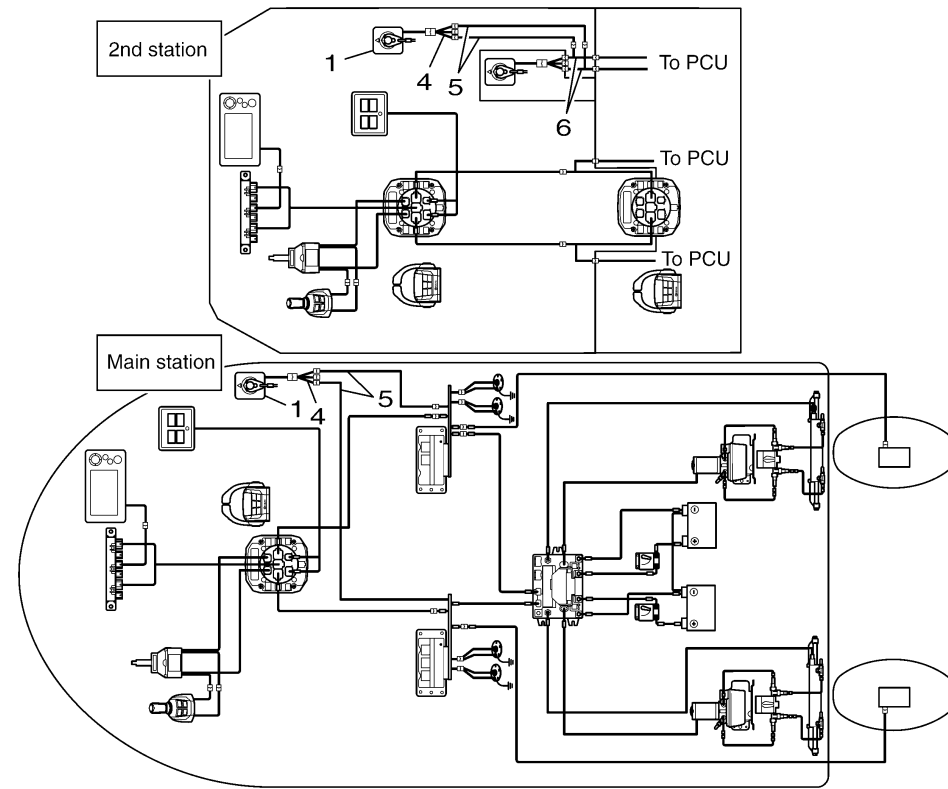

# PANEL SWITCH (TWIN)

Ref No.	Part Number	Description	Qty	Remarks
1	6X6-82570-90-00	PANEL SWITCH ASSY	1	MAIN & 2ND STATION
2	6X6-82571-50-00	. PANEL, SWITCH	1	
3	682-82556-00-00	. .LANYARD, STOP SWITCH	1	
4	6ES-8258A-30-00	LANYARD HARNESS 6P	1	MAIN & 2ND STATION
5	6ES-8258A-20-00	LANYARD HARNESS 2P	2	MAIN & 2ND STATION
6	6ES-8258A-70-00	LANYARD HARNESS, 2ND STATION	2	2ND STATION

6ES1100-L090