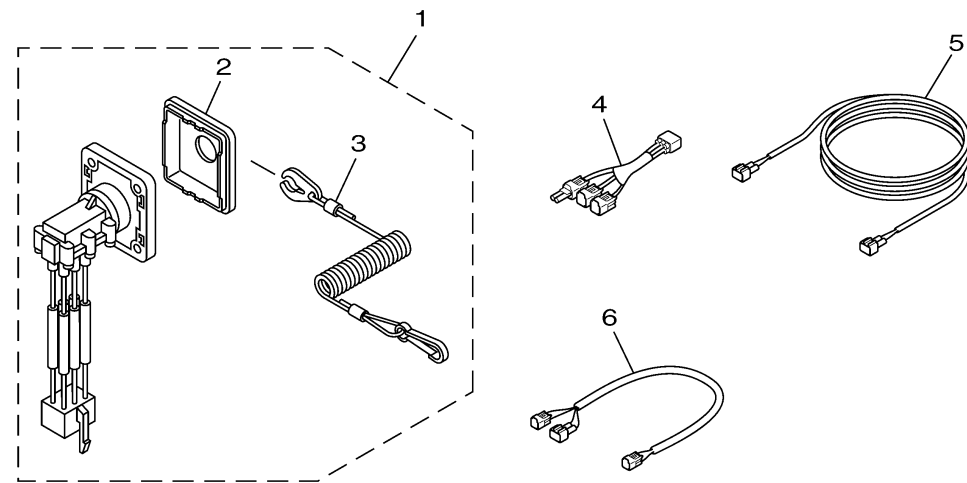

# PANEL SWITCH (TWIN)

Ref No.	Part Number	Description	Qty	Remarks
1	6X6-82570-90-00	PANEL SWITCH ASSY	1	MAIN & 2ND STATION
2	6X6-82571-50-00	. PANEL, SWITCH	1	
3	682-82556-00-00	. .LANYARD, STOP SWITCH	1	
4	6ES-8258A-30-00	LANYARD HARNESS 6P	1	MAIN & 2ND STATION
5	6ES-8258A-20-00	LANYARD HARNESS 2P	2	MAIN & 2ND STATION
6	6ES-8258A-70-00	LANYARD HARNESS, 2ND STATION	2	2ND STATION