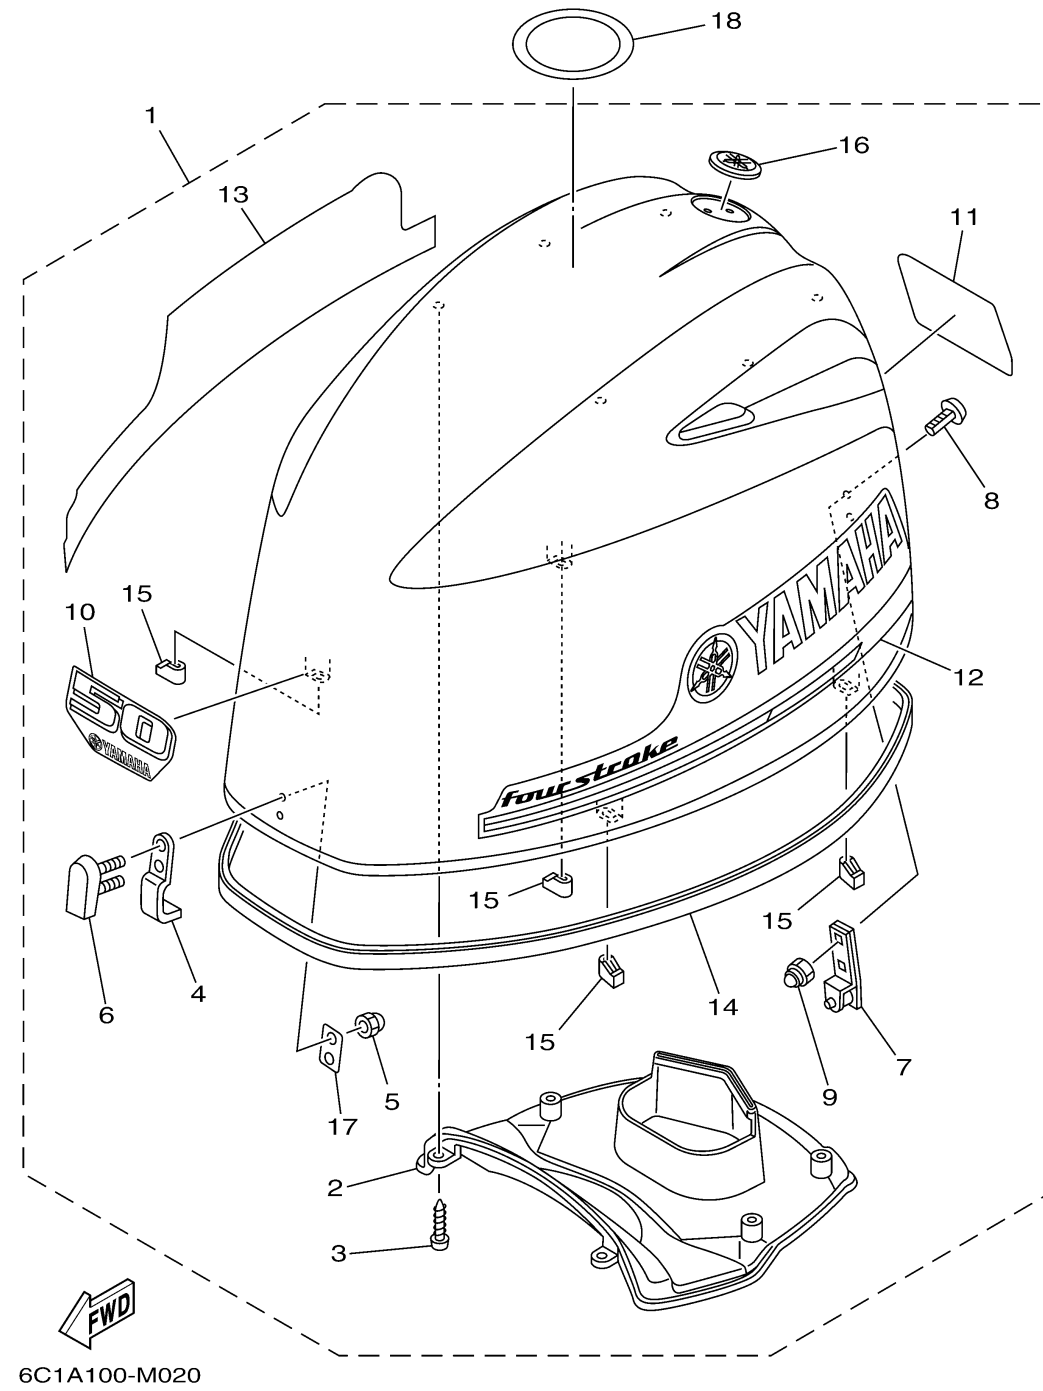

TOP COWLING

Ref No.	Part Number	Description	Qty	Remarks
1	6C2-42610-30-00	TOP COWLING ASSY	1	
2	6CJ-42613-00-00	...MOLDING, AIR DUCT	1	
3	90167-05017-00	...SCREW, TAPPING	6	
4	6BG-42651-00-00	...HOOK	1	
5	95380-05800-00	...NUT	2	
6	6BG-42851-00-00	...COVER, CLAMP	1	
7	6BG-42652-00-00	...HOOK	1	
8	90109-06047-00	...BOLT	2	
9	90185-06M05-00	...NUT, SELF-LOCKING	2	
10	60A-42677-00-00	..GRAPHIC, FRONT	1	
11	61S-42678-10-00	..GRAPHIC, REAR	1	
12	6CJ-42675-00-00	..GRAPHIC, SIDE 1	1	
13	6CJ-42676-00-00	..GRAPHIC, SIDE 2	1	
14	6CJ-42615-00-00	...SEAL	1	
15	6BG-42662-00-00	...DAMPER	4	
16	6AH-42697-10-00	...TUNING FORK MARK	1	
17	6BG-42649-00-00	...HOLDER, CLAMP BAND	1	
18	67F-13434-20-00	LABEL, CAUTION	1	