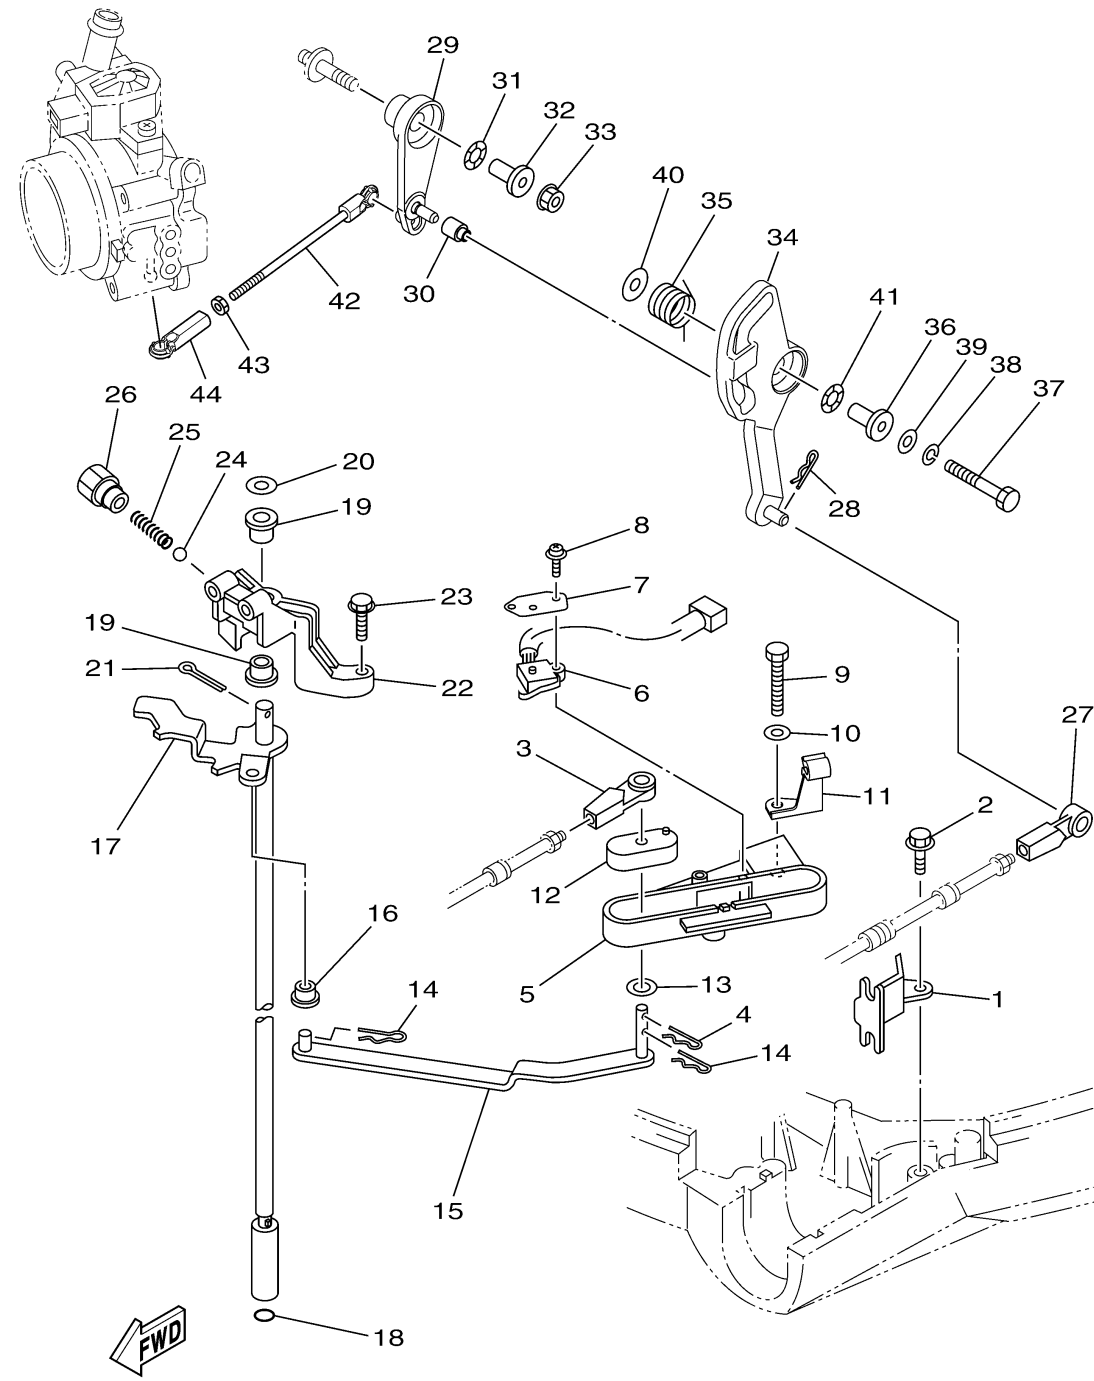

68VB110-L190

CONTROL

Ref No.	Part Number	Description	Qty	Remarks
1	67F-48538-00-00	CLAMP, CABLE 1	1	
2	90109-06M86-00	BOLT	1	
3	663-48344-00-00	CABLE END, REMOTE CONTROL	1	
4	90468-18008-00	CLIP	1	
5	68V-44117-02-00	BRACKET	1	
6	60V-8259F-00-00	SWITCH ASSY	1	EXCEPT JET-DRIVE
7	61A-82588-01-00	PLATE	1	EXCEPT JET-DRIVE
8	97985-04116-00	SCREW, WITH WASHER	2	EXCEPT JET-DRIVE
9	97095-06040-00	BOLT	2	
10	92995-06600-00	WASHER	2	
11	90462-10027-00	CLAMP	1	
12	68V-44122-01-00	BUSHING, SHIFT ROD LEVER	1	
13	90202-07M07-00	WASHER, PLATE	1	
14	90468-18008-00	CLIP	2	
15	68V-44121-00-00	LEVER, SHIFT ROD	1	
16	90386-06M12-00	BUSH	1	
17	68V-44120-11-00	HANDLE GEAR SHIFT ASSY	1	L(20.3")
17	68V-44120-31-00	HANDLE GEAR SHIFT ASSY	0	X(25.3")
18	93210-09165-00	O-RING	1	
19	90386-90M90-00	BUSH	2	

CONTINUED ON NEXT FRAME >

68VB110-L190

CONTROL

Ref No.	Part Number	Description	Qty	Remarks
20	90201-09M02-00	WASHER, PLATE	1	
21	91490-20015-00	PIN. COTTER	1	
22	68V-44118-00-00	BRACKET	1	
23	97575-06525-00	BOLT, WITH WASHER	2	
24	93501-04M02-00	BALL	1	
25	90501-12082-00	SPRING, COMPRESSION	1	
26	648-42715-00-00	BUSHING	1	
27	663-48344-00-00	CABLE END, REMOTE CONTROL	1	
28	90468-18008-00	CLIP	1	
29	68V-42154-10-00	LEVER, THROTTLE CONTROL	1	
30	68V-42171-00-00	BUSHING	1	
31	90206-10M04-00	WASHER, WAVE	1	
32	90387-06M21-00	COLLAR	1	
33	90179-06M28-00	NUT	1	
34	68V-41213-00-00	CAM, ACCEL.	1	
35	67F-44135-00-00	SPRING	1	
36	90387-06M21-00	COLLAR	1	
37	97095-06035-00	BOLT	1	
38	92995-06100-00	WASHER, SPRING	1	
39	92995-06600-00	WASHER	1	

CONTINUED ON NEXT FRAME >

CONTROL

68VB110-L190

Ref No.	Part Number	Description	Qty	Remarks
40	90201-06M62-00	WASHER, PLATE	1	
41	90206-10M04-00	WASHER, WAVE	1	
42	688-41211-01-00	LINK, ACCEL.	1	
43	95380-05600-00	NUT	1	
44	682-41237-00-00	JOINT, LINK	1	