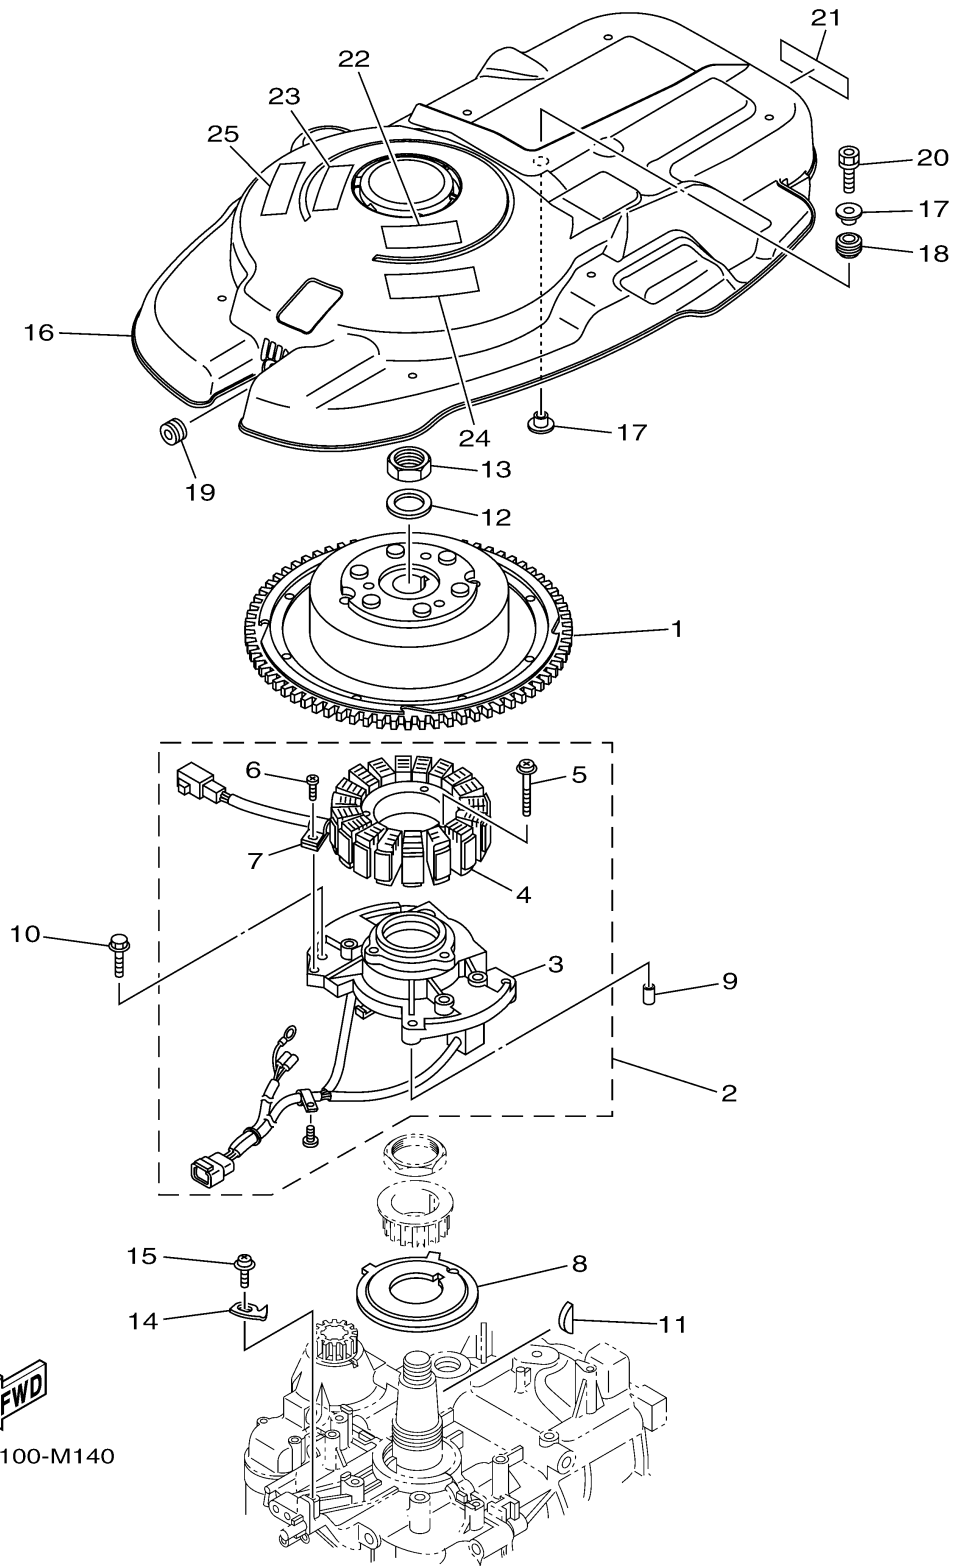

GENERATOR

FWD
68VD100-M140

Ref No.	Part Number	Description	Qty	Remarks
1	68V-81450-00-00	ROTOR ASSY	1	
2	68V-81460-00-00	BASE ASSY	1	
3	68V-85580-00-00	. .COIL, PULSER	1	
4	68V-81410-00-00	. .STATOR ASSY	1	
5	63D-81345-20-00	. .SCREW, WITH WASHER (M6X30)	3	
6	97607-04110-00	. .SCREW, WITH WASHER	1	
7	445-81328-20-00	. .CLAMP	1	
8	68V-81673-10-00	ROTOR	1	
9	99530-08012-00	.PIN, DOWEL	2	
10	97595-06630-00	BOLT, WITH WASHER	4	
11	90280-04M08-00	KEY, WOODRUFF	1	
12	90201-24014-00	WASHER, PLATE	1	
13	90179-24002-00	NUT	1	
14	6D8-81332-00-00	PLATE, TIMING	1	
15	97985-06210-00	SCREW, WITH WASHER	1	
16	68V-81337-00-00	COVER, FLYWHEEL	1	
17	90387-06M71-00	COLLAR	2	
18	90480-15M31-00	GROMMET	1	
19	90480-12314-00	GROMMET	1	
20	90119-06M92-00	BOLT, WITH WASHER	1	

CONTINUED ON NEXT FRAME >

GENERATOR

Ref No.	Part Number	Description	Qty	Remarks
21	68V-13437-52-00	MARK, CAUTION	1	
22	6AH-81995-40-00	LABEL, WARNING	1	
23	6AH-81995-50-00	LABEL, WARNING	1	
24	6AH-81994-40-00	LABEL, SAFETY	1	
25	6AH-81994-50-00	LABEL, SAFETY	1	

 68VD100-M140