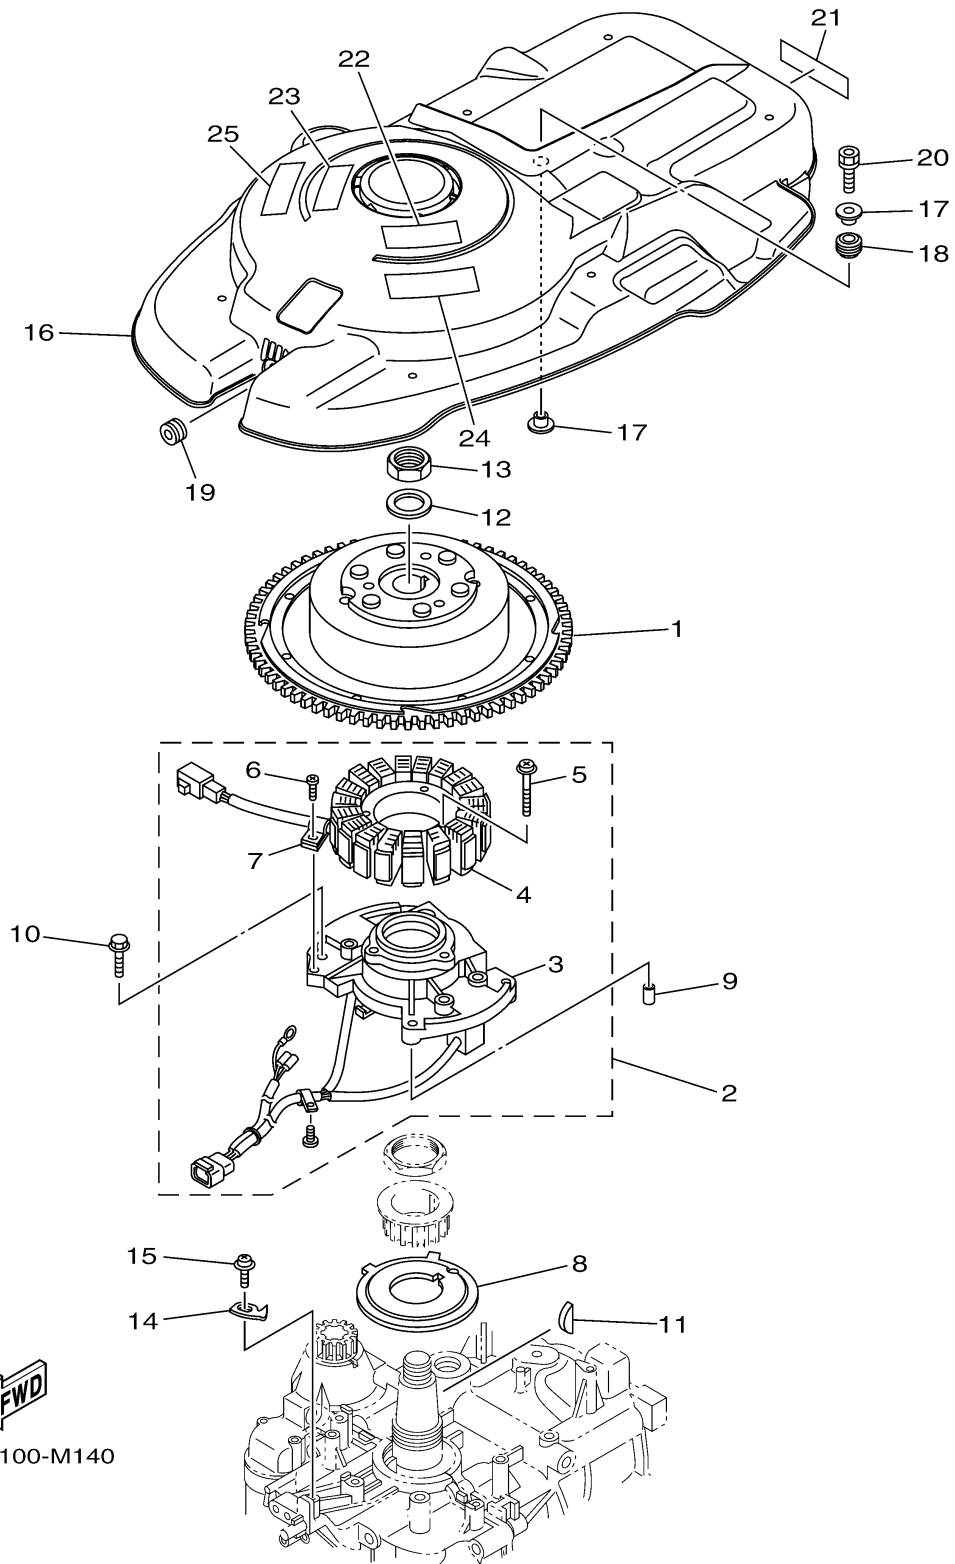

GENERATOR

FWD
68VD100-M140

Ref No.	Part Number	Description	Qty	Remarks
1	68V-81450-00-00	ROTOR ASSY	1	
2	68V-81460-00-00	BASE ASSY	1	
3	68V-85580-00-00	. .COIL, PULSER	1	
4	68V-81410-00-00	. .STATOR ASSY	1	
5	63D-81345-20-00	. .SCREW, WITH WASHER (M6X30)	3	
6	97607-04110-00	. .SCREW, WITH WASHER	1	
7	445-81328-20-00	. .CLAMP	1	
8	68V-81673-10-00	ROTOR	1	
9	99530-08012-00	.PIN, DOWEL	2	
10	97595-06630-00	BOLT, WITH WASHER	4	
11	90280-04M08-00	KEY, WOODRUFF	1	
12	90201-24014-00	WASHER, PLATE	1	
13	90179-24002-00	NUT	1	
14	6D8-81332-00-00	PLATE, TIMING	1	
15	97985-06210-00	SCREW, WITH WASHER	1	
16	68V-81337-00-00	COVER, FLYWHEEL	1	
17	90387-06M71-00	COLLAR	2	
18	90480-15M31-00	GROMMET	1	
19	90480-12314-00	GROMMET	1	
20	90119-06M92-00	BOLT, WITH WASHER	1	

CONTINUED ON NEXT FRAME >

GENERATOR

Ref No.	Part Number	Description	Qty	Remarks
21	68V-13437-52-00	MARK, CAUTION	1	
22	6AH-81995-40-00	LABEL, WARNING	1	
23	6AH-81995-50-00	LABEL, WARNING	1	
24	6AH-81994-40-00	LABEL, SAFETY	1	
25	6AH-81994-50-00	LABEL, SAFETY	1	

 68VD100-M140