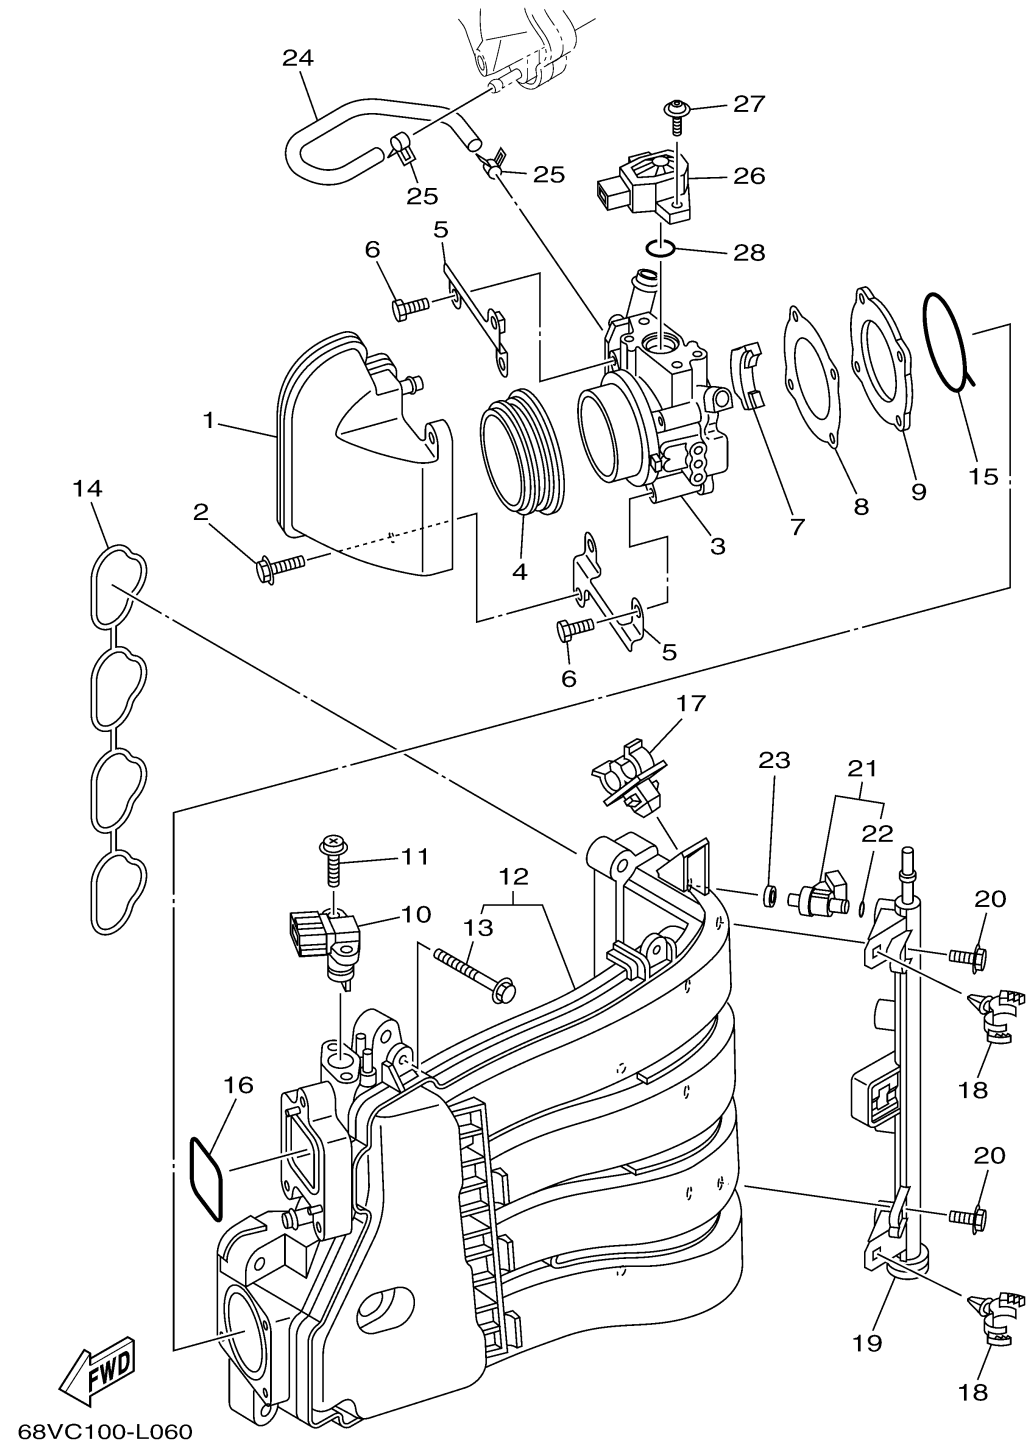

# INTAKE 1

Ref No.	Part Number	Description	Qty	Remarks
1	68V-14440-10-00	SILENCER ASSY, INTAKE	1	
2	95875-06020-00	BOLT, FLANGE	2	
3	68V-13751-20-00	BODY, THROTTLE 1	1	
4	68V-1441J-10-00	PIPE, SILENCER	1	
5	68V-13898-00-00	HOLDER	2	
6	68V-14496-10-00	BOLT	4	
7	68V-14271-00-00	INSULATOR	1	
8	68V-13556-00-00	GASKET, MANIFOLD	1	
9	68V-13635-00-00	JOINT, INTAKE 1	1	
10	68F-83688-10-00	SENSOR ASSY	1	
11	68V-81147-00-00	SCREW 3	2	
12	68V-W1364-10-00	MANIFOLD, INTAKE 1	1	
13	90119-06266-00	. .BOLT, WITH WASHER	3	
14	68V-13645-10-00	.GASKET, MANIFOLD 1	1	
15	68V-13646-00-00	.GASKET, MANIFOLD 2	1	
16	68V-13647-00-00	.GASKET, MANIFOLD 3	1	
17	90464-11012-00	CLAMP	1	
18	90464-20181-00	CLAMP	2	
19	68V-13161-10-00	PIPE, DELIVERY 1	1	
20	6P2-14446-00-00	BOLT	2	

# INTAKE 1

Ref No.	Part Number	Description	Qty	Remarks
21	68V-13761-10-00	INJECTOR	4	
22	68V-1416A-00-00	.O-RING	1	
23	68V-13766-10-00	RUBBER, INJECTOR	4	
24	68V-13584-00-00	PIPE, INTAKE MANIFOLD	1	
25	68V-13577-10-00	CLIP	2	
26	68V-85885-10-00	THROTTLE SENSOR ASSY	1	
27	68V-81145-01-00	.SCREW 1	2	
28	68V-8182L-00-00	.O-RING 1	1	