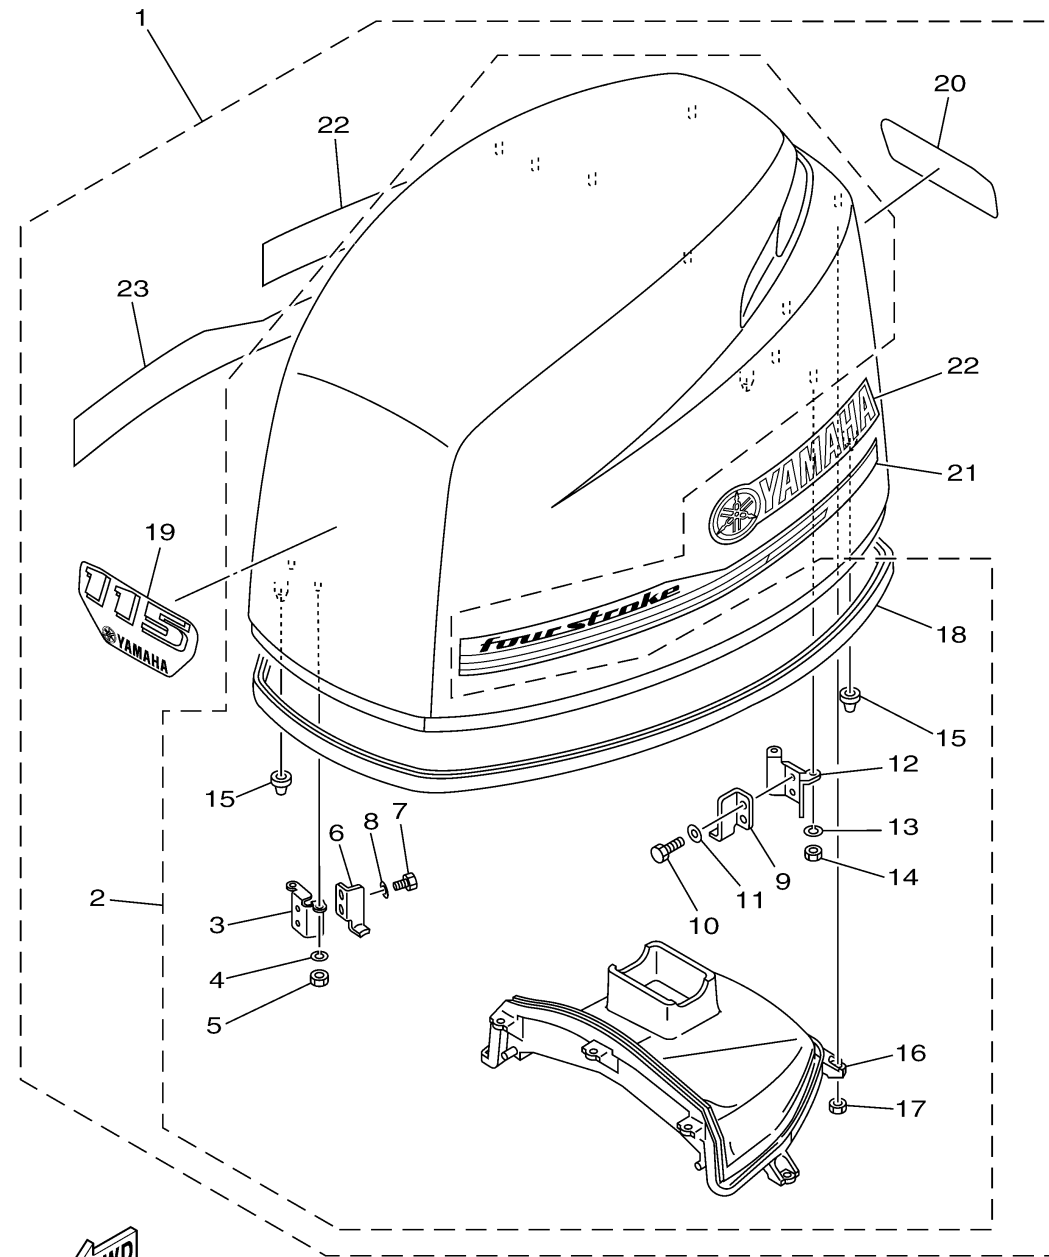

TOP COWLING

68VE100-N020

Ref No.	Part Number	Description	Qty	Remarks
1	68V-42610-C0-00	TOP COWLING ASSY	0	FOR JET-DRIVE
1	68V-42610-51-00	TOP COWLING ASSY	1	EXCEPT JET-DRIVE
2	68V-4261A-10-00	.. TOP COWLING W/O GRAPHICS	1	
3	68V-42647-10-00	...HOLDER, CLAMP BAND	1	
4	92990-06100-00	...WASHER, SPRING	2	
5	95380-06600-00	.. NUT, HEXAGON	2	
6	68V-42652-00-00	...HOOK	1	
7	97095-06012-00	.. BOLT	2	
8	92995-06600-00	.. WASHER	2	
9	68V-42652-00-00	...HOOK	1	
10	97095-06012-00	.. BOLT	2	
11	92995-06600-00	.. WASHER	2	
12	67F-42649-00-00	...HOLDER, CLAMP BAND	1	
13	92990-06100-00	...WASHER, SPRING	2	
14	95380-06600-00	.. NUT, HEXAGON	2	
15	67F-42662-00-00	...DAMPER	3	
16	68V-42613-10-00	...MOLDING, AIR DUCT	1	
17	95380-06600-00	.. NUT, HEXAGON	7	
18	68V-42615-00-00	...SEAL	1	
19	6D7-42677-10-00	..GRAPHIC, FRONT	0	FOR JET-DRIVE

CONTINUED ON NEXT FRAME >

TOP COWLING

Ref No.	Part Number	Description	Qty	Remarks
19	68V-42677-30-00	..GRAPHIC, FRONT	1	EXCEPT JET-DRIVE
20	68V-42678-41-00	..GRAPHIC, REAR	1	EXCEPT JET-DRIVE
20	68V-42678-50-00	..GRAPHIC, REAR	0	FOR JET-DRIVE
21	6D6-42675-00-00	..GRAPHIC, SIDE 1	1	
22	6D6-42681-00-00	..MARK, COWLING	2	
23	6D6-42676-00-00	..GRAPHIC, SIDE 2	1	