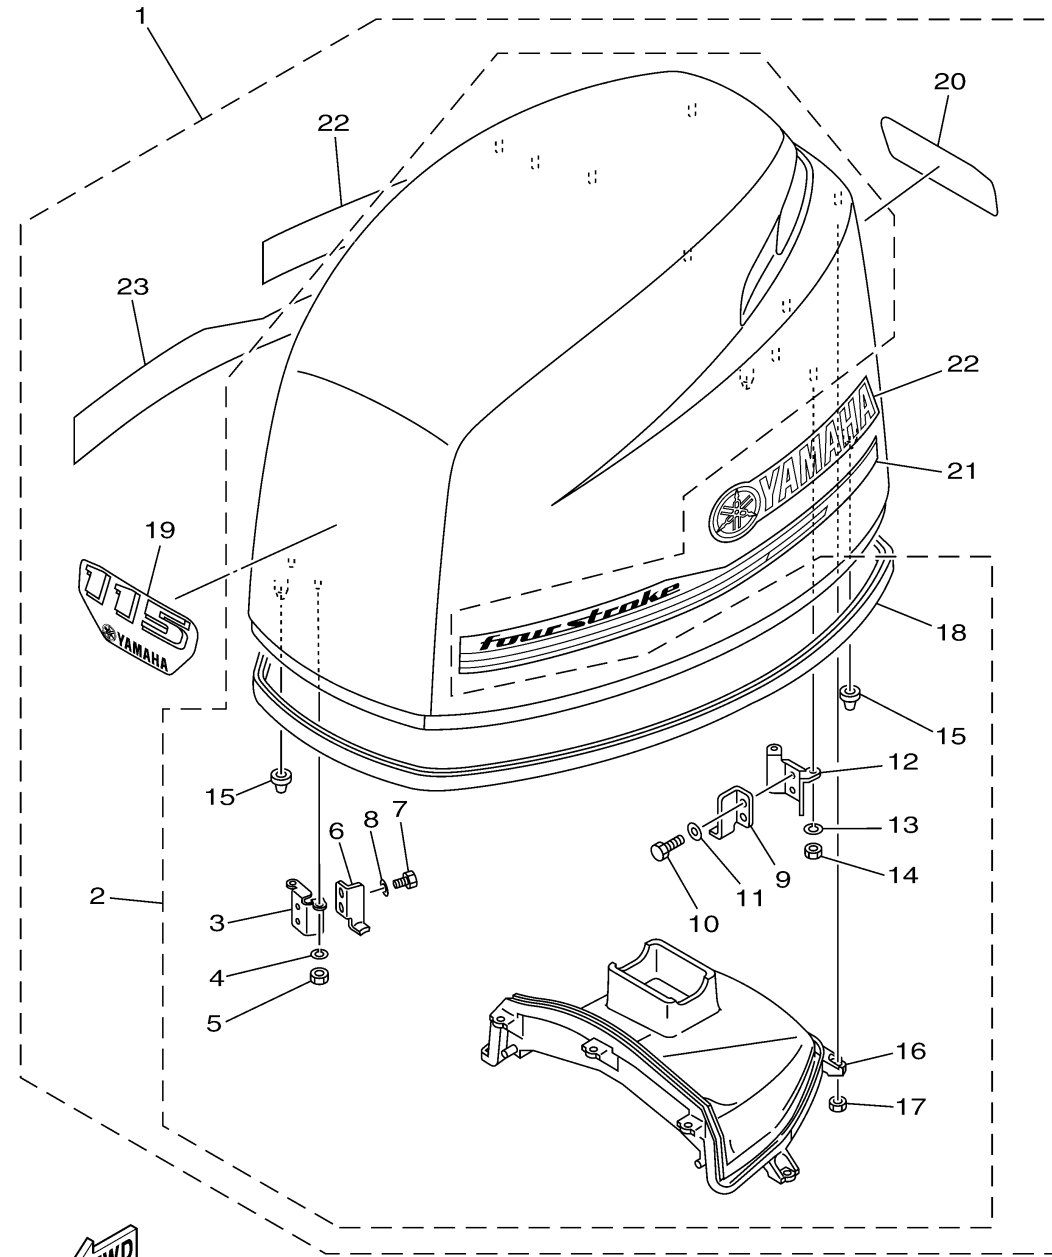

TOP COWLING

68VE100-N020

Ref No.	Part Number	Description	Qty	Remarks
1	68V-42610-C0-00	TOP COWLING ASSY	0	FOR JET-DRIVE
1	68V-42610-51-00	TOP COWLING ASSY	1	EXCEPT JET-DRIVE
2	68V-4261A-10-00	.. TOP COWLING W/O GRAPHICS	1	
3	68V-42647-10-00	...HOLDER, CLAMP BAND	1	
4	92990-06100-00	...WASHER, SPRING	2	
5	95380-06600-00	.. NUT, HEXAGON	2	
6	68V-42652-00-00	...HOOK	1	
7	97095-06012-00	.. BOLT	2	
8	92995-06600-00	.. WASHER	2	
9	68V-42652-00-00	...HOOK	1	
10	97095-06012-00	.. BOLT	2	
11	92995-06600-00	.. WASHER	2	
12	67F-42649-00-00	...HOLDER, CLAMP BAND	1	
13	92990-06100-00	...WASHER, SPRING	2	
14	95380-06600-00	.. NUT, HEXAGON	2	
15	67F-42662-00-00	...DAMPER	3	
16	68V-42613-10-00	...MOLDING, AIR DUCT	1	
17	95380-06600-00	.. NUT, HEXAGON	7	
18	68V-42615-00-00	...SEAL	1	
19	6D7-42677-10-00	..GRAPHIC, FRONT	0	FOR JET-DRIVE

CONTINUED ON NEXT FRAME >

TOP COWLING

Ref No.	Part Number	Description	Qty	Remarks
19	68V-42677-30-00	..GRAPHIC, FRONT	1	EXCEPT JET-DRIVE
20	68V-42678-41-00	..GRAPHIC, REAR	1	EXCEPT JET-DRIVE
20	68V-42678-50-00	..GRAPHIC, REAR	0	FOR JET-DRIVE
21	6D6-42675-00-00	..GRAPHIC, SIDE 1	1	
22	6D6-42681-00-00	..MARK, COWLING	2	
23	6D6-42676-00-00	..GRAPHIC, SIDE 2	1	