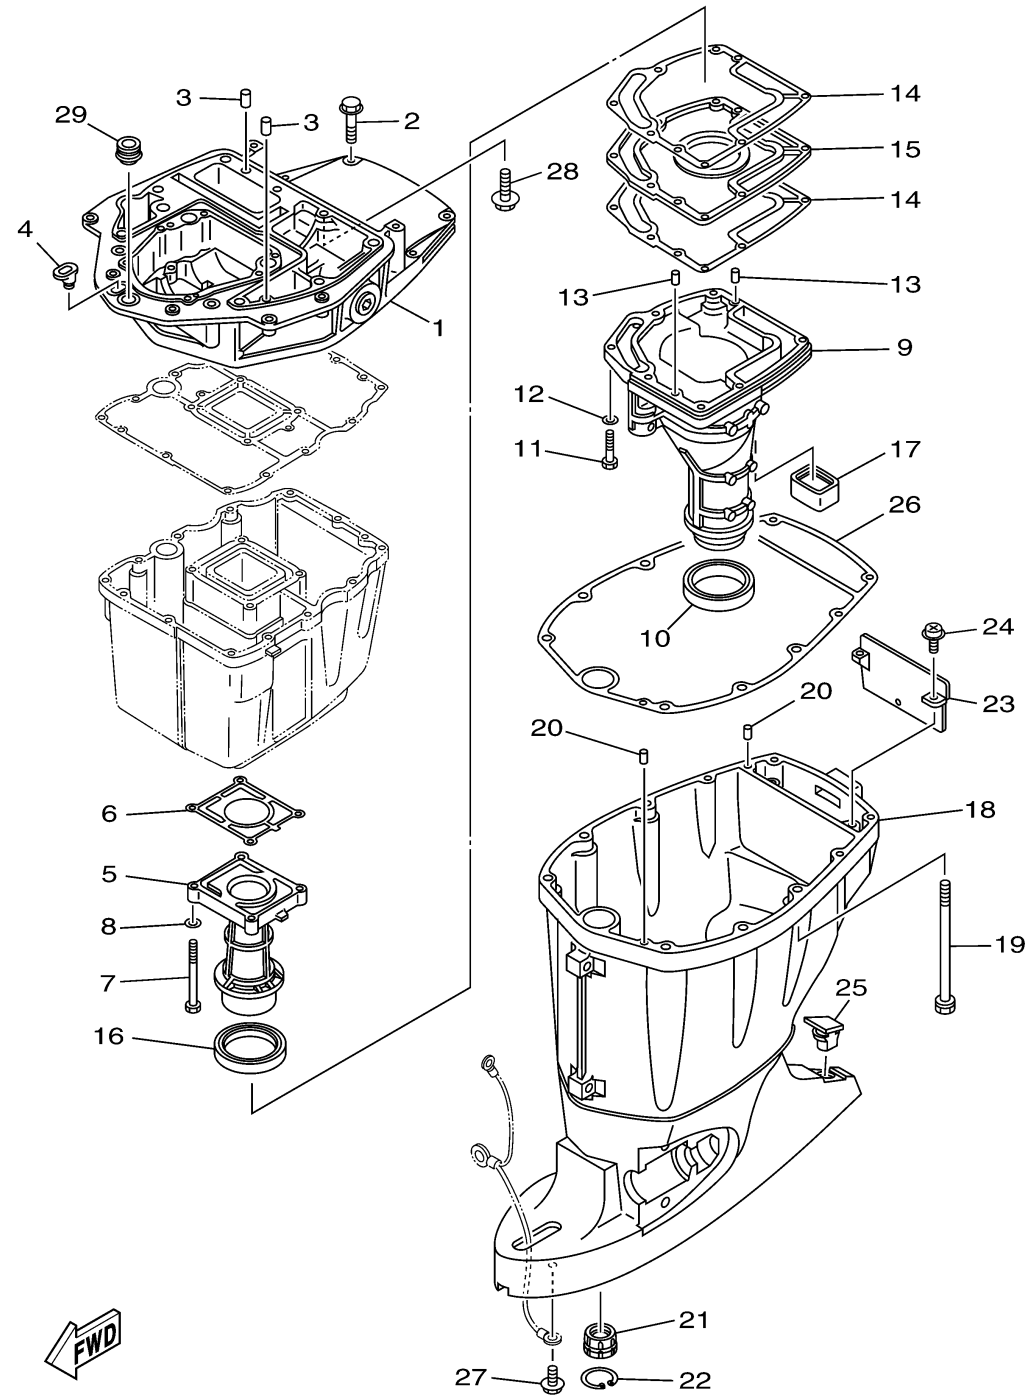

UPPER CASING

Ref No.	Part Number	Description	Qty	Remarks
1	67F-41137-02-CA	GUIDE, EXHAUST	1	
2	97575-08540-00	BOLT, WITH WASHER	4	
3	93608-16M16-00	PIN, DOWEL	2	
4	6G1-42727-00-00	GROMMET	1	
5	67F-41131-01-CA	MANIFOLD, EXT. 1	1	
6	67F-41133-A1-00	.GASKET, EXHAUST MANIFOLD 1	1	
7	97075-06070-00	BOLT	4	
8	92995-06600-00	WASHER	4	
9	68V-14711-10-CA	MUFFLER 1	1	L(20.3")
9	68V-14711-30-CA	MUFFLER 1	0	X(25.3")
10	68V-45123-00-00	.GASKET, MUFFLER	1	
11	97075-06030-00	BOLT	7	
12	92995-06600-00	WASHER	7	
13	93606-19M23-00	PIN, DOWEL	2	
14	67F-41134-A0-00	.GASKET, EXHAUST MANIFOLD	2	
15	67F-45181-00-CA	PLATE	1	
16	67F-41138-00-00	.SEAL, EXT. 1	1	
17	67F-45127-00-00	.SEAL	1	
18	68V-45111-31-8D	CASING, UPPER	0	X(25.3")
18	68V-45111-11-8D	CASING, UPPER	1	L(20.3")

CONTINUED ON NEXT FRAME >

68VA110-K230

UPPER CASING

FWD
68VA110-K230

Ref No.	Part Number	Description	Qty	Remarks
19	90119-10M08-00	BOLT, WITH WASHER	6	
20	93608-16M16-00	PIN, DOWEL	2	
21	6E5-45318-00-00	BUSHING, DRIVE SHAFT	1	
22	93420-36M01-00	CIRCLIP	1	
23	67F-45151-00-00	COVER, UPPER CASING	1	
24	97980-06216-00	SCREW, WITH WASHER	2	
25	6C5-45155-00-00	CAP	1	
26	67F-45113-00-00	.GASKET, UPPER CASING	1	
27	95895-06010-00	BOLT, FLANGE	1	
28	90119-08M58-00	BOLT, WITH WASHER	2	
29	67F-42724-00-00	GROMMET	1	