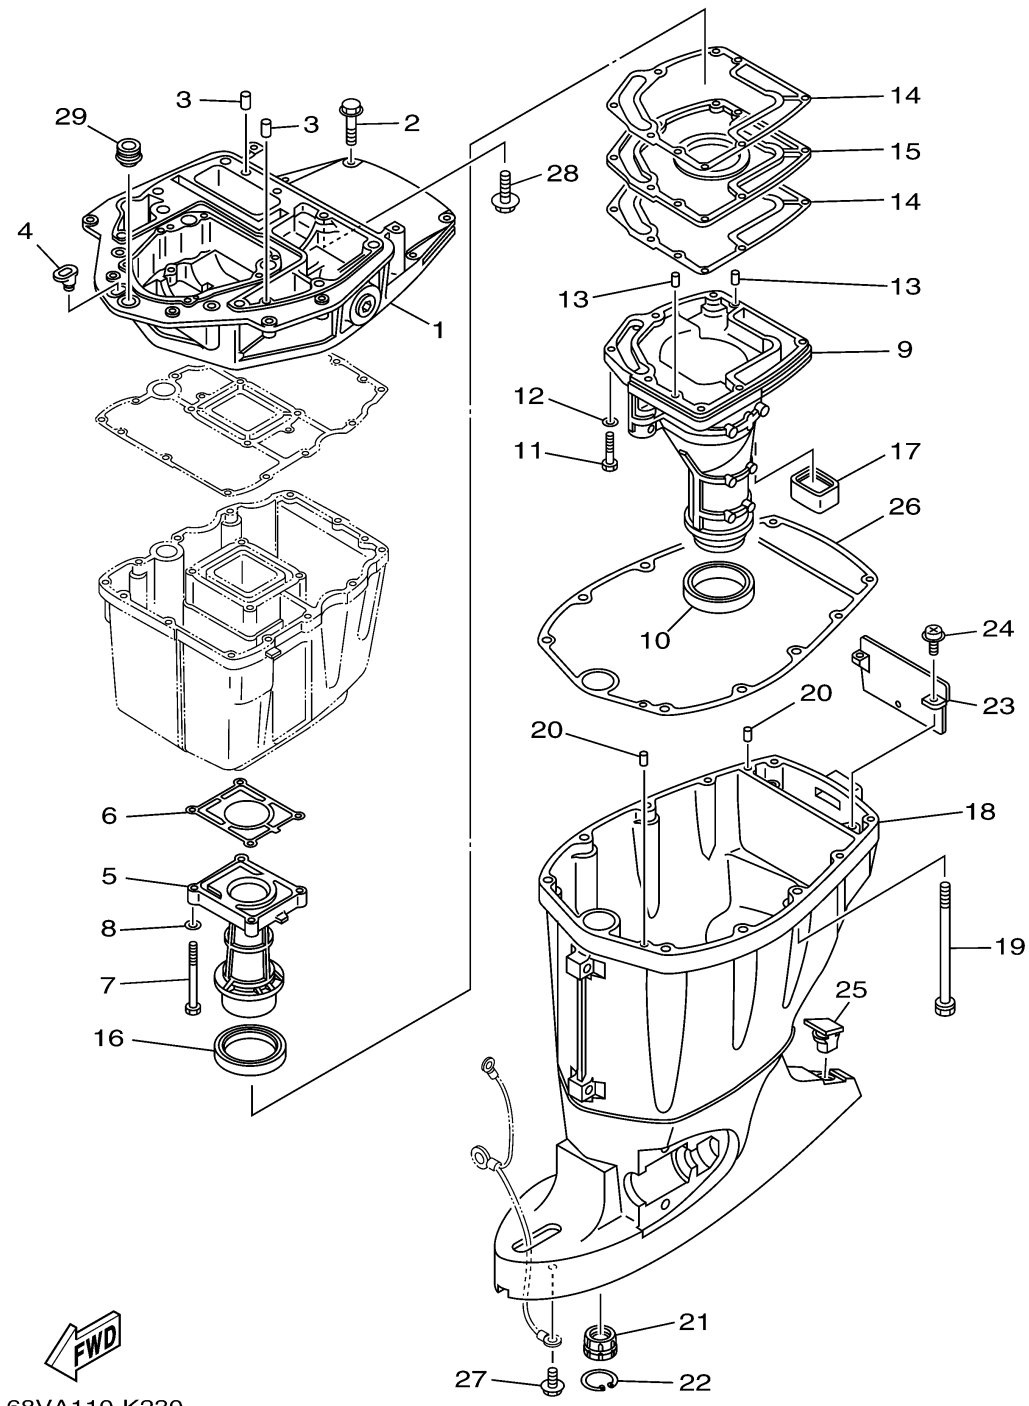

UPPER CASING

Ref No.	Part Number	Description	Qty	Remarks
1	67F-41137-02-CA	GUIDE, EXHAUST	1	
2	97575-08540-00	BOLT, WITH WASHER	4	
3	93608-16M16-00	PIN, DOWEL	2	
4	6G1-42727-00-00	GROMMET	1	
5	67F-41131-01-CA	MANIFOLD, EXT. 1	1	
6	67F-41133-A1-00	.GASKET, EXHAUST MANIFOLD 1	1	
7	97075-06070-00	BOLT	4	
8	92995-06600-00	WASHER	4	
9	68V-14711-10-CA	MUFFLER 1	1	L(20.3")
9	68V-14711-30-CA	MUFFLER 1	0	X(25.3")
10	68V-45123-00-00	.GASKET, MUFFLER	1	
11	97075-06030-00	BOLT	7	
12	92995-06600-00	WASHER	7	
13	93606-19M23-00	PIN, DOWEL	2	
14	67F-41134-A0-00	.GASKET, EXHAUST MANIFOLD	2	
15	67F-45181-00-CA	PLATE	1	
16	67F-41138-00-00	.SEAL, EXT. 1	1	
17	67F-45127-00-00	.SEAL	1	
18	68V-45111-31-8D	CASING, UPPER	0	X(25.3")
18	68V-45111-11-8D	CASING, UPPER	1	L(20.3")

CONTINUED ON NEXT FRAME >

68VA110-K230

UPPER CASING

FWD
68VA110-K230

Ref No.	Part Number	Description	Qty	Remarks
19	90119-10M08-00	BOLT, WITH WASHER	6	
20	93608-16M16-00	PIN, DOWEL	2	
21	6E5-45318-00-00	BUSHING, DRIVE SHAFT	1	
22	93420-36M01-00	CIRCLIP	1	
23	67F-45151-00-00	COVER, UPPER CASING	1	
24	97980-06216-00	SCREW, WITH WASHER	2	
25	6C5-45155-00-00	CAP	1	
26	67F-45113-00-00	.GASKET, UPPER CASING	1	
27	95895-06010-00	BOLT, FLANGE	1	
28	90119-08M58-00	BOLT, WITH WASHER	2	
29	67F-42724-00-00	GROMMET	1	